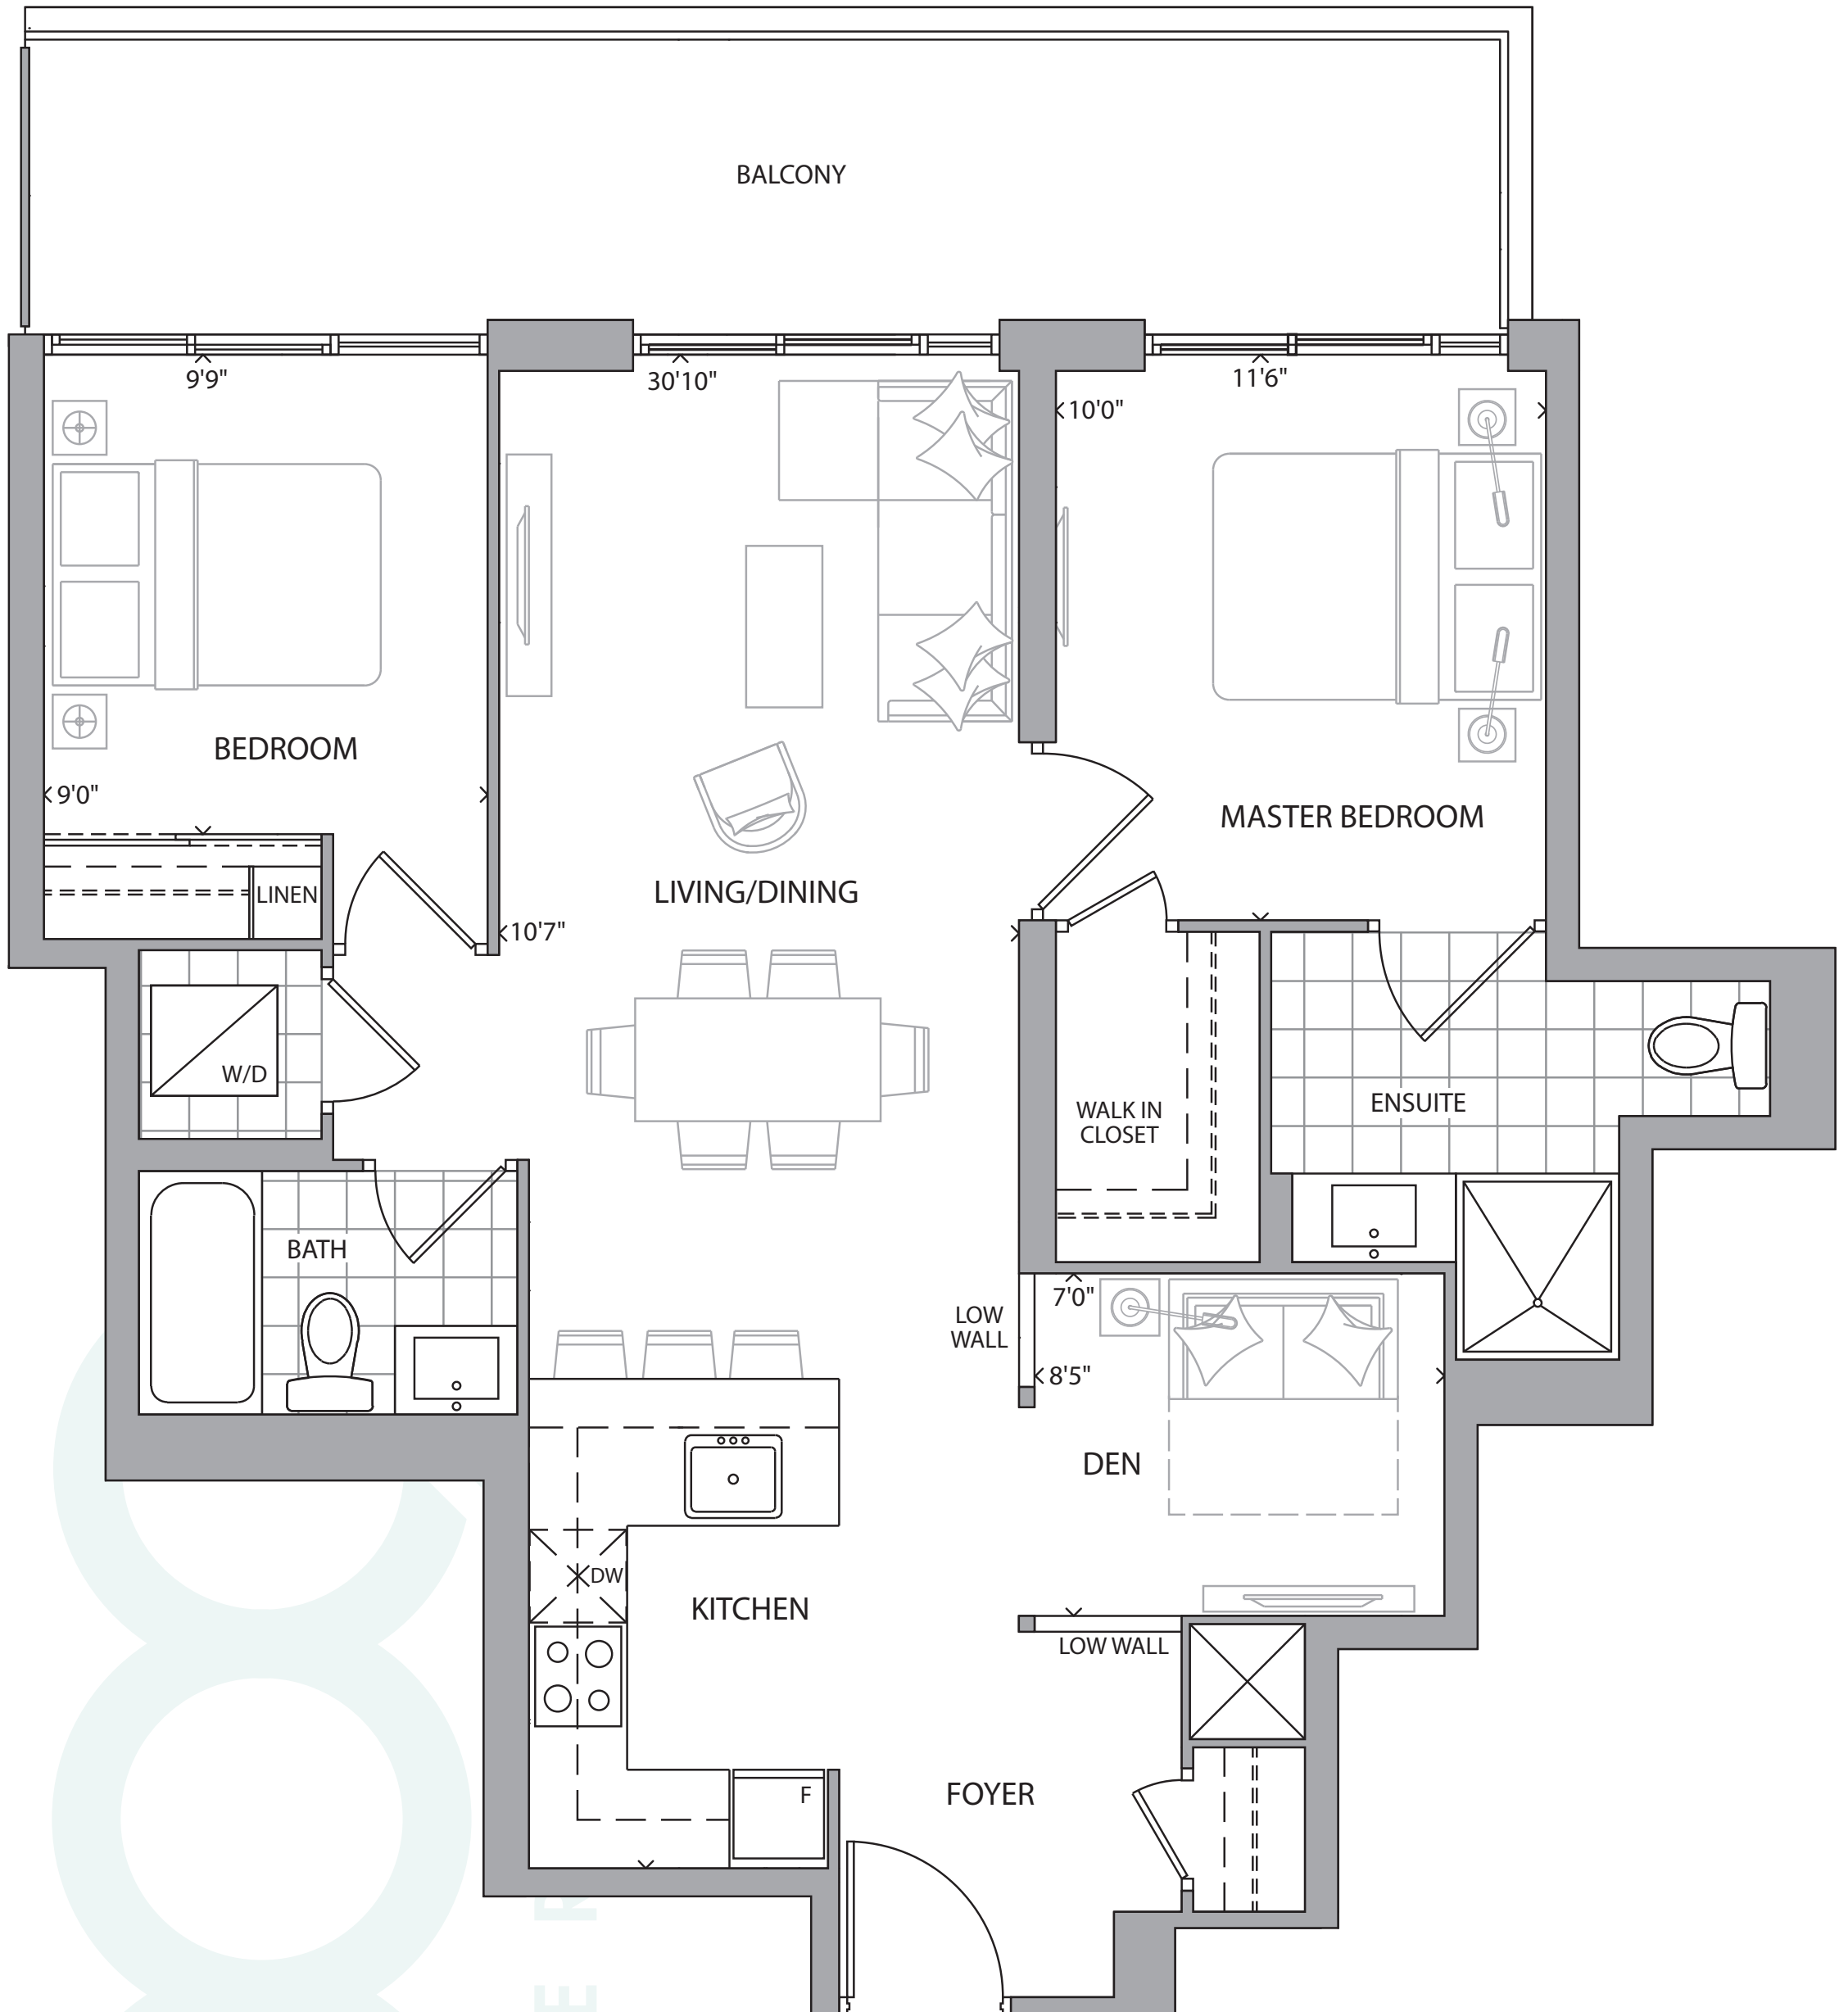

SUITE 2C+D

900

2 BEDROOM + DEN + 2 BATH
PLUS APPROX. 178 SQ FT BALCONY

SQ FT