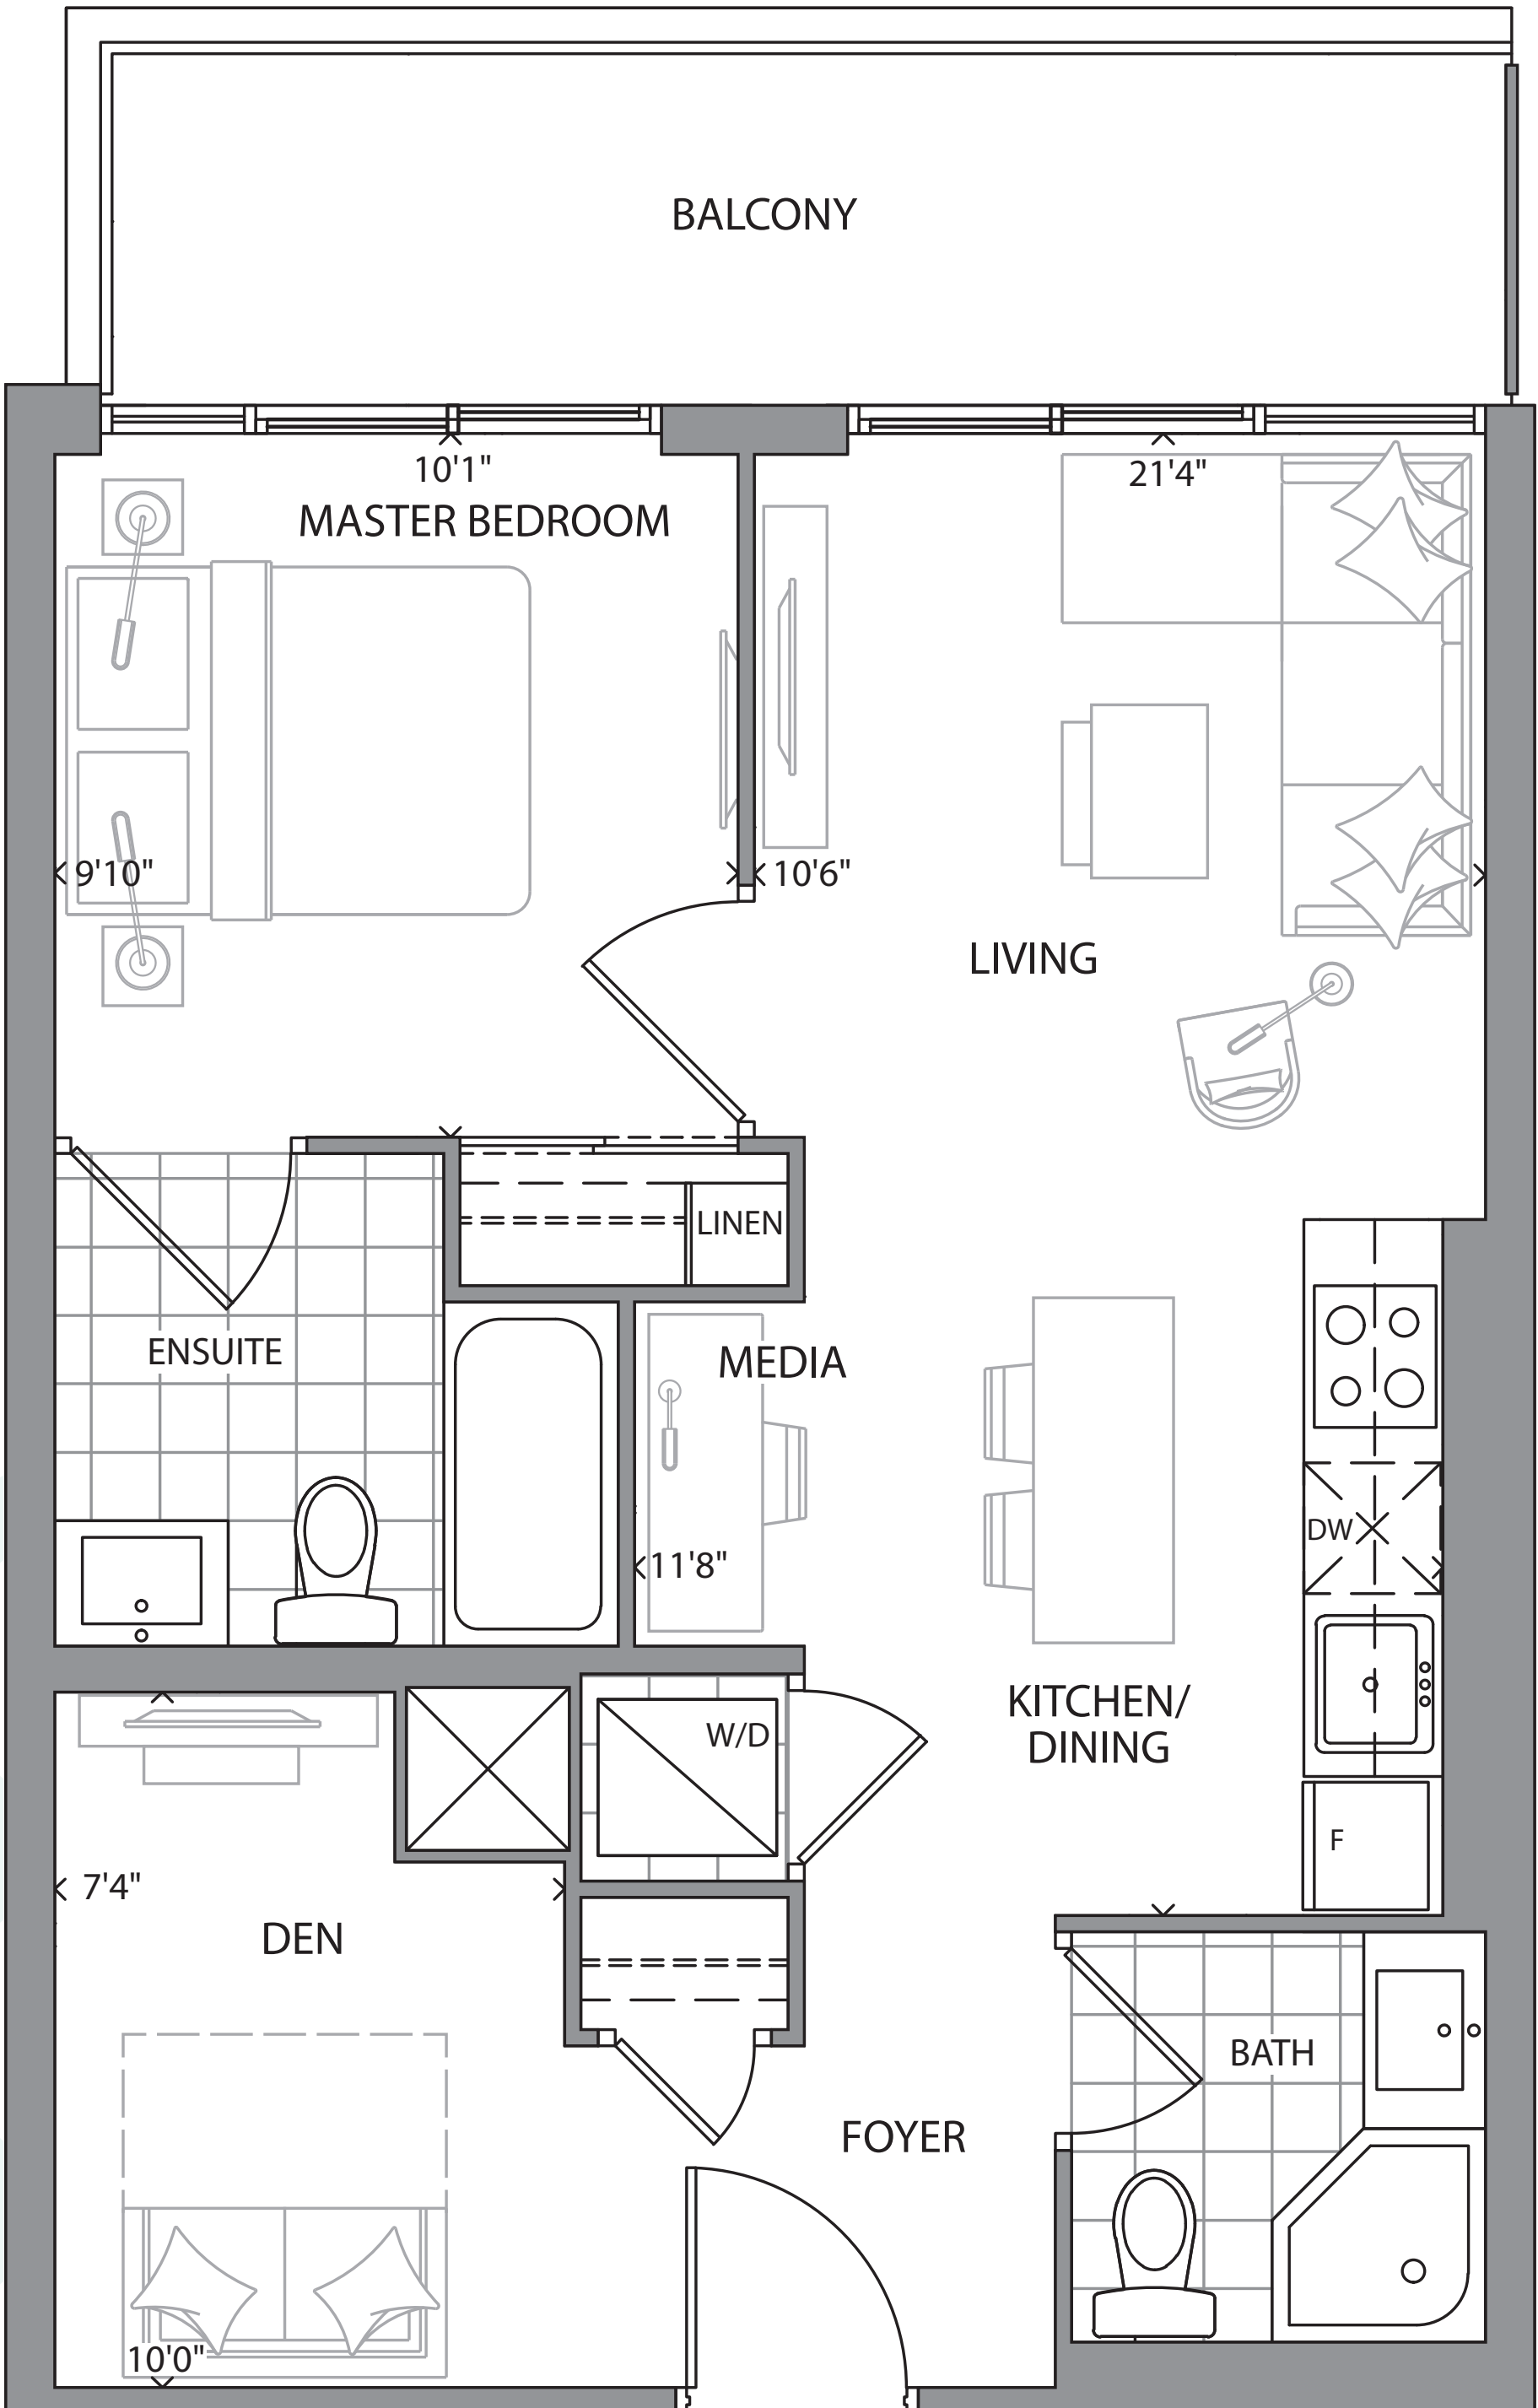

# 510

1 BEDROOM + DEN + 1.5 BATH  
PLUS APPROX. 32 SQ FT BALCONY

SQ FT

FLOOR 3

FLOOR 4-15

FLOOR 16

FLOOR 17-18

SUITE 1B+D

578

1 BEDROOM + DEN + 2 BATH  
PLUS APPROX. 30 SQ FT BALCONY

SQ FT

FLOOR 3

FLOOR 4-15

SUITE 1C+D

615 SQ FT

1 BEDROOM + DEN + 2 BATH  
PLUS APPROX. 101 SQ FT BALCONY

SUITE 2A

636

2 BEDROOM + 2 BATH  
PLUS APPROX. 125 SQ FT BALCONY

SQ FT

FLOOR 3

FLOOR 4-15

SUITE 2B

644

2 BEDROOM + 2 BATH  
PLUS APPROX. 117 SQ FT BALCONY

SQ FT

FLOOR 4-15

FLOOR 16

FLOOR 17-18