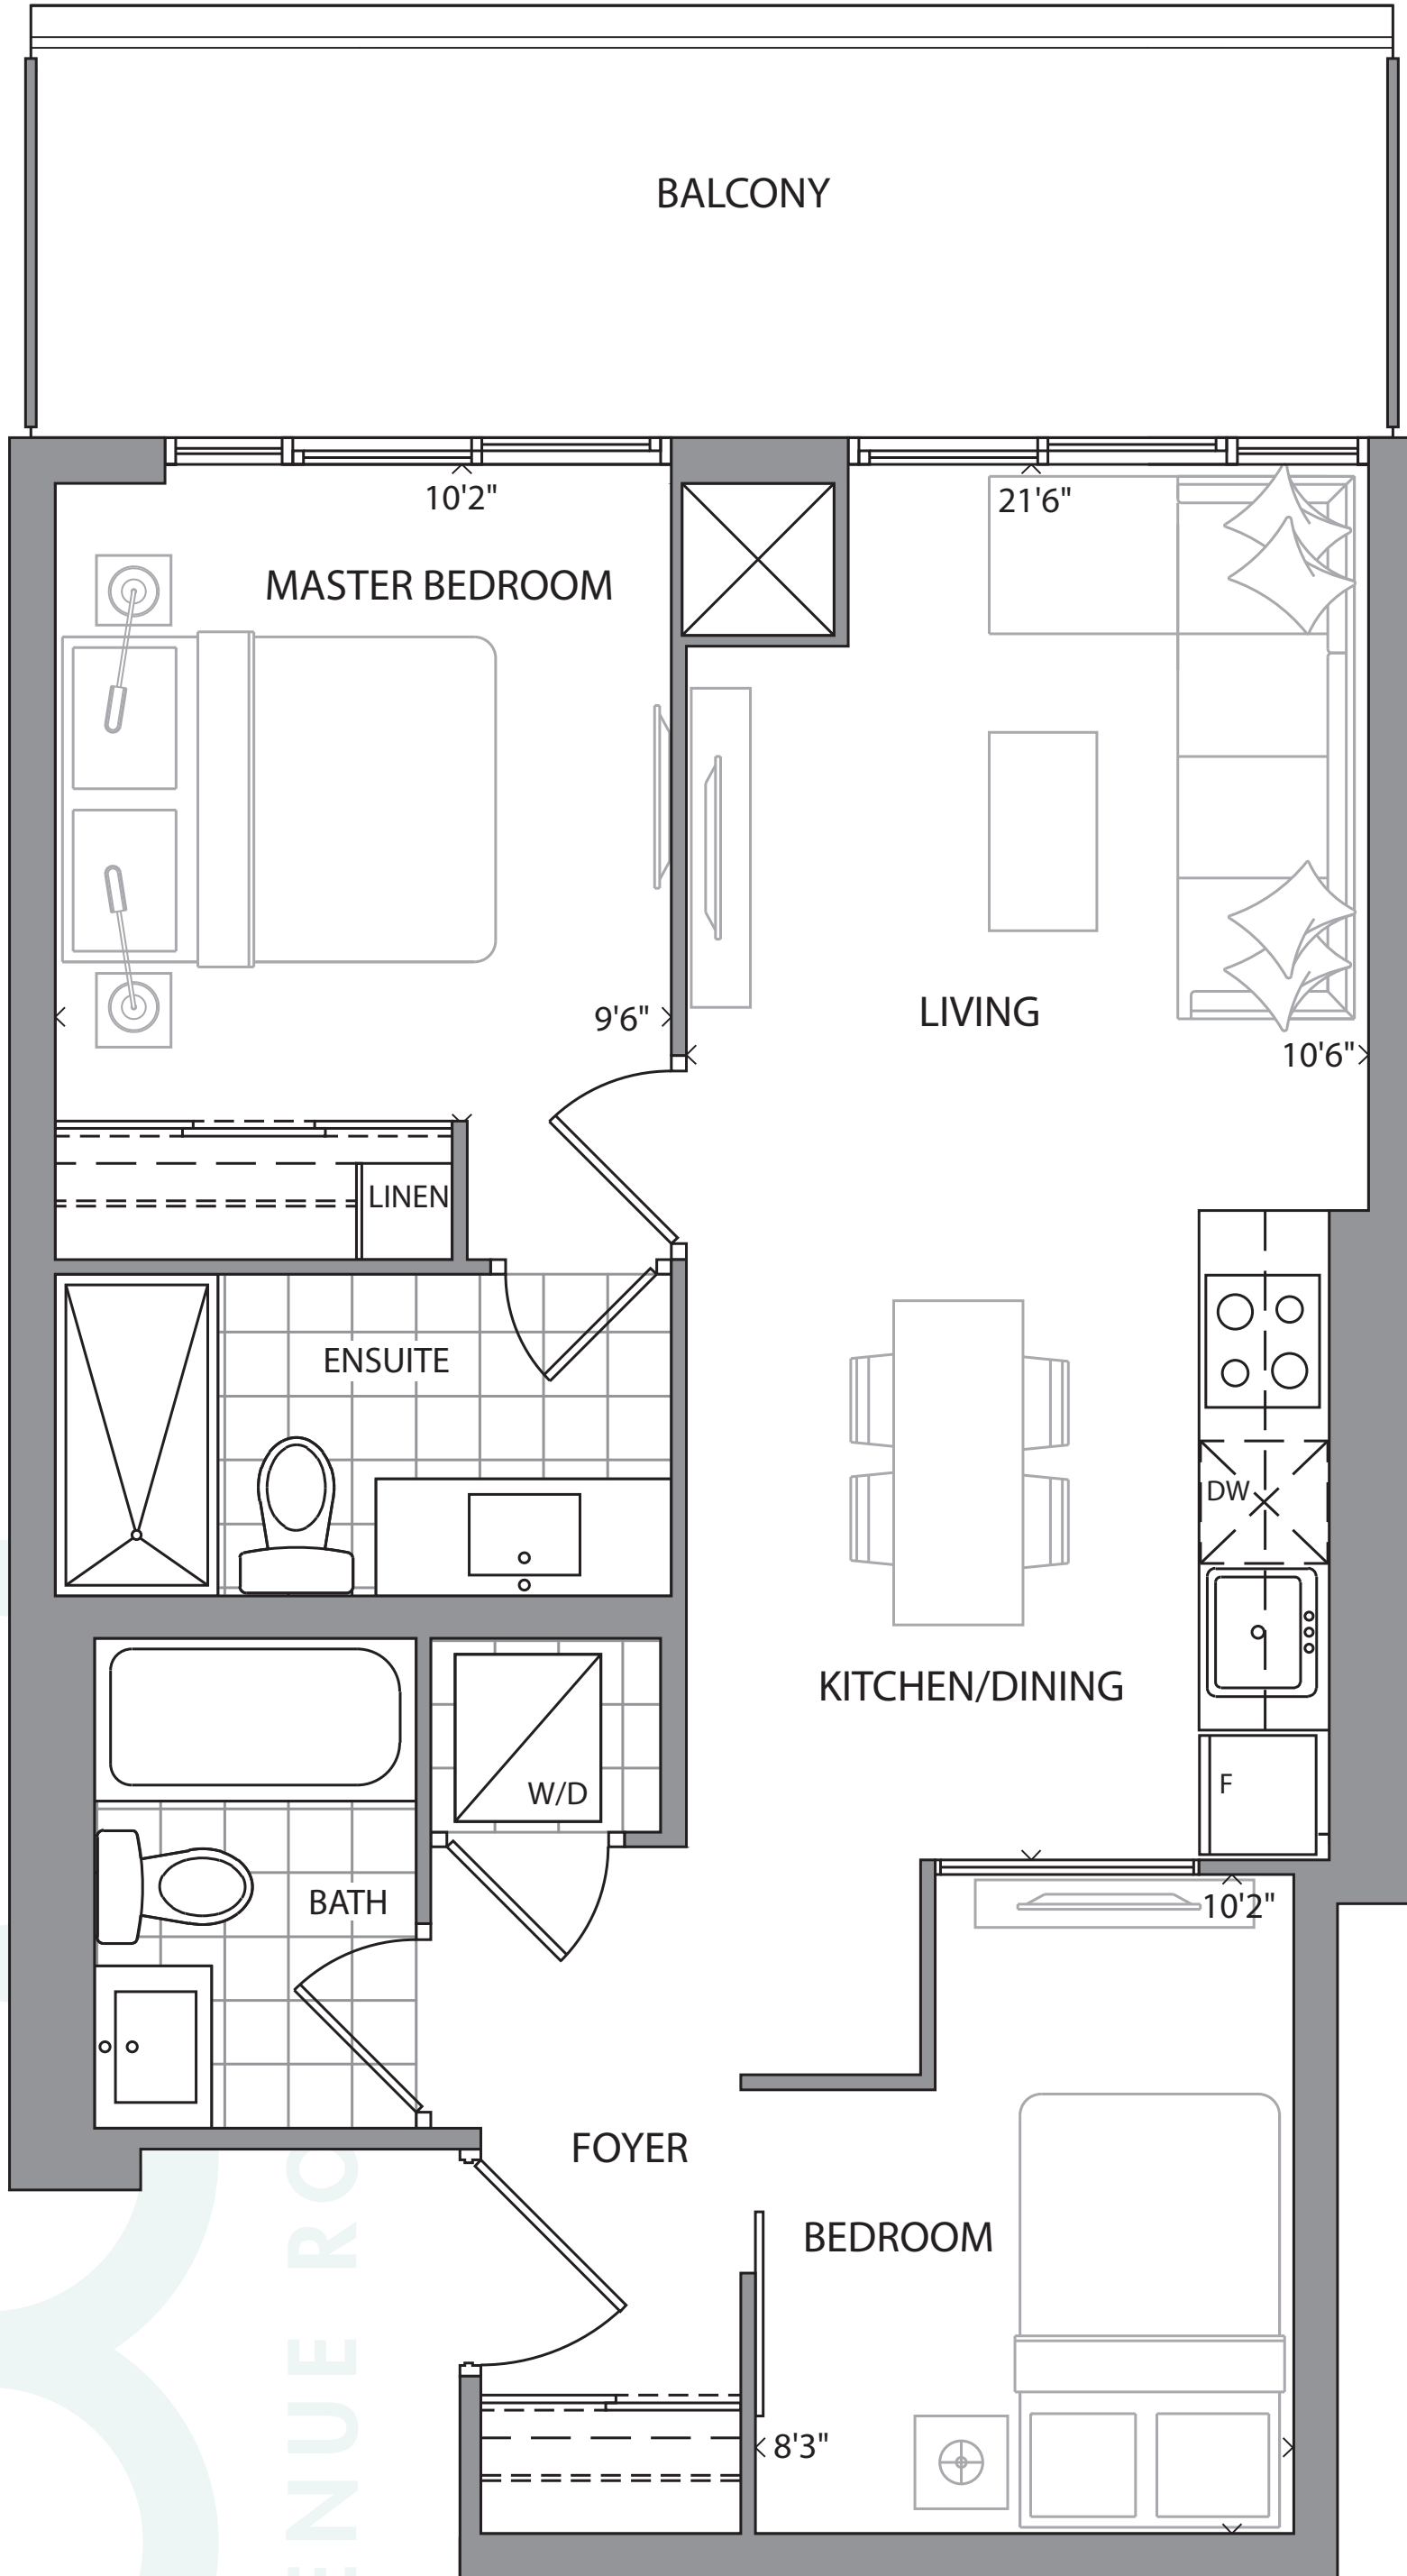

# 510

1 BEDROOM + DEN + 1.5 BATH  
PLUS APPROX. 32 SQ FT BALCONY

SQ FT

FLOOR 3

FLOOR 4-15

FLOOR 16

FLOOR 17-18

SUITE 1B+D

SUITE 2A

636

2 BEDROOM + 2 BATH  
PLUS APPROX. 125 SQ FT BALCONY

SQ FT

FLOOR 3

FLOOR 4-15

SUITE 2B

644

2 BEDROOM + 2 BATH  
PLUS APPROX. 117 SQ FT BALCONY

SQ FT

FLOOR 4-15

FLOOR 16

FLOOR 17-18

# SUITE 2A+D