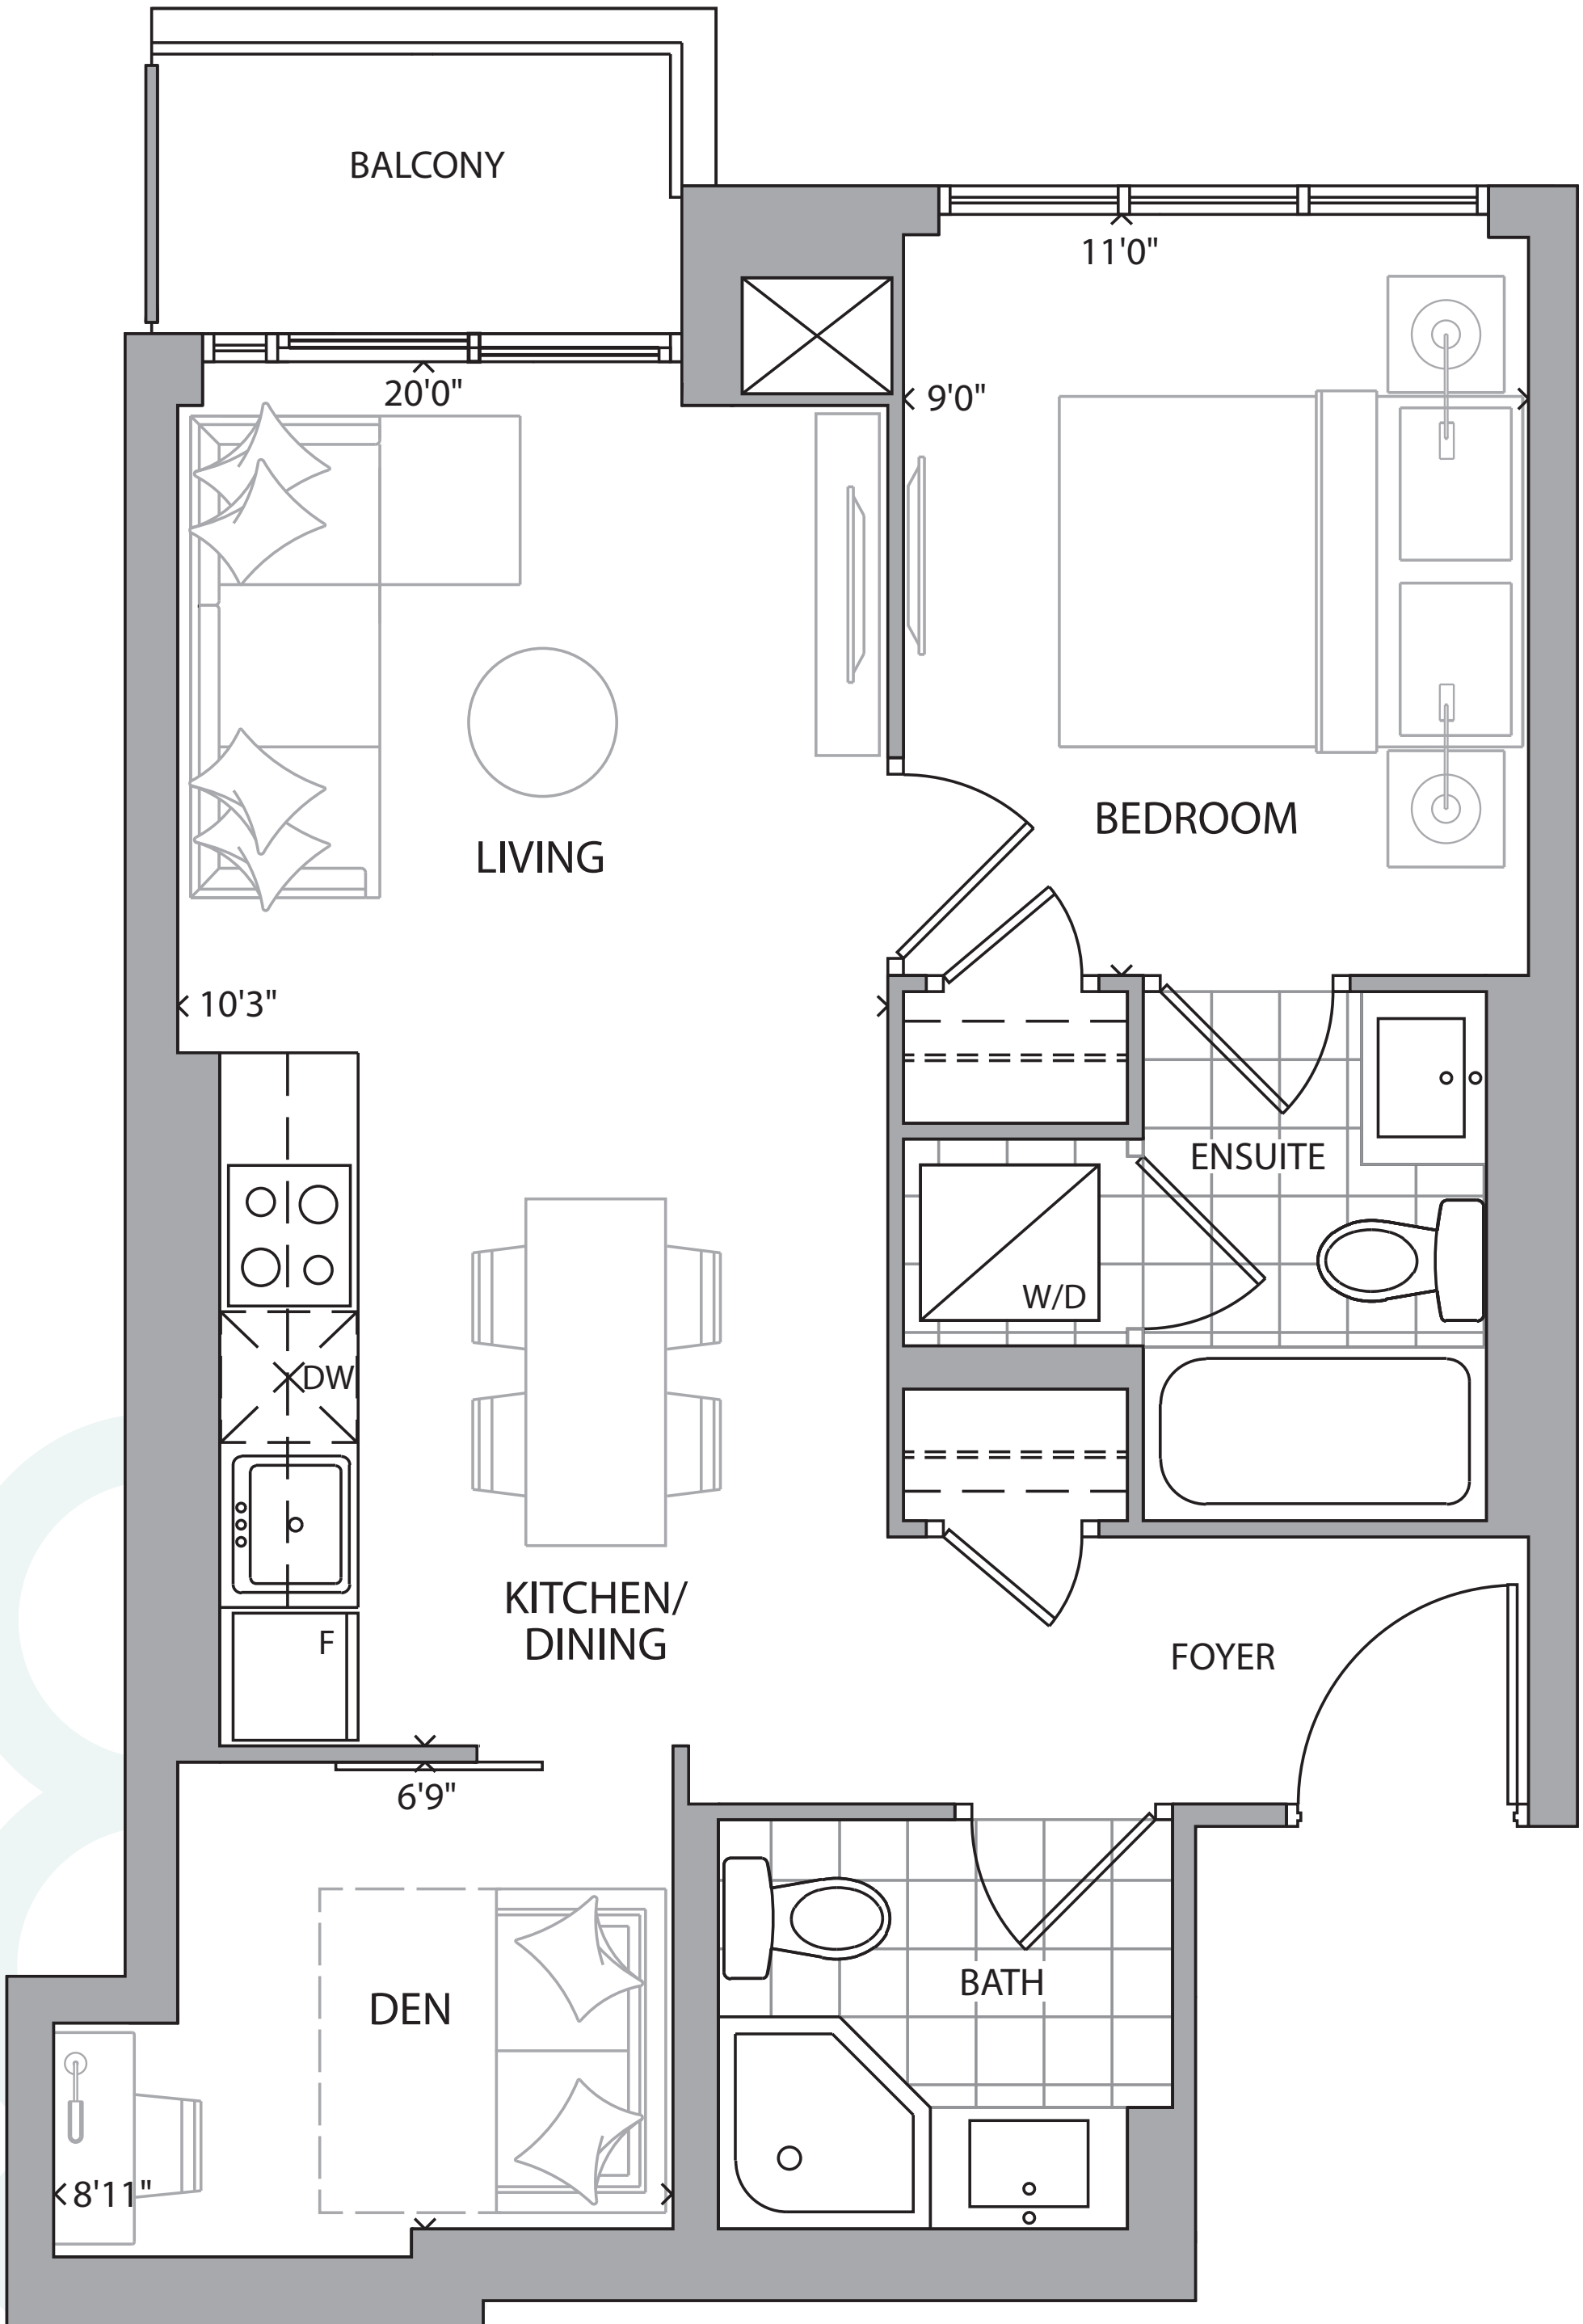

# 510

1 BEDROOM + DEN + 1.5 BATH  
PLUS APPROX. 32 SQ FT BALCONY

SQ FT

FLOOR 3

FLOOR 4-15

FLOOR 16

FLOOR 17-18

SUITE 1B+D

578

1 BEDROOM + DEN + 2 BATH  
PLUS APPROX. 30 SQ FT BALCONY

SQ FT

FLOOR 3

FLOOR 4-15

SUITE 1C+D

615 SQ FT

1 BEDROOM + DEN + 2 BATH  
PLUS APPROX. 101 SQ FT BALCONY

SUITE 2A

636

2 BEDROOM + 2 BATH  
PLUS APPROX. 125 SQ FT BALCONY

SQ FT

FLOOR 3

FLOOR 4-15

SUITE 2B

644

2 BEDROOM + 2 BATH  
PLUS APPROX. 117 SQ FT BALCONY

SQ FT

FLOOR 4-15

FLOOR 16

FLOOR 17-18