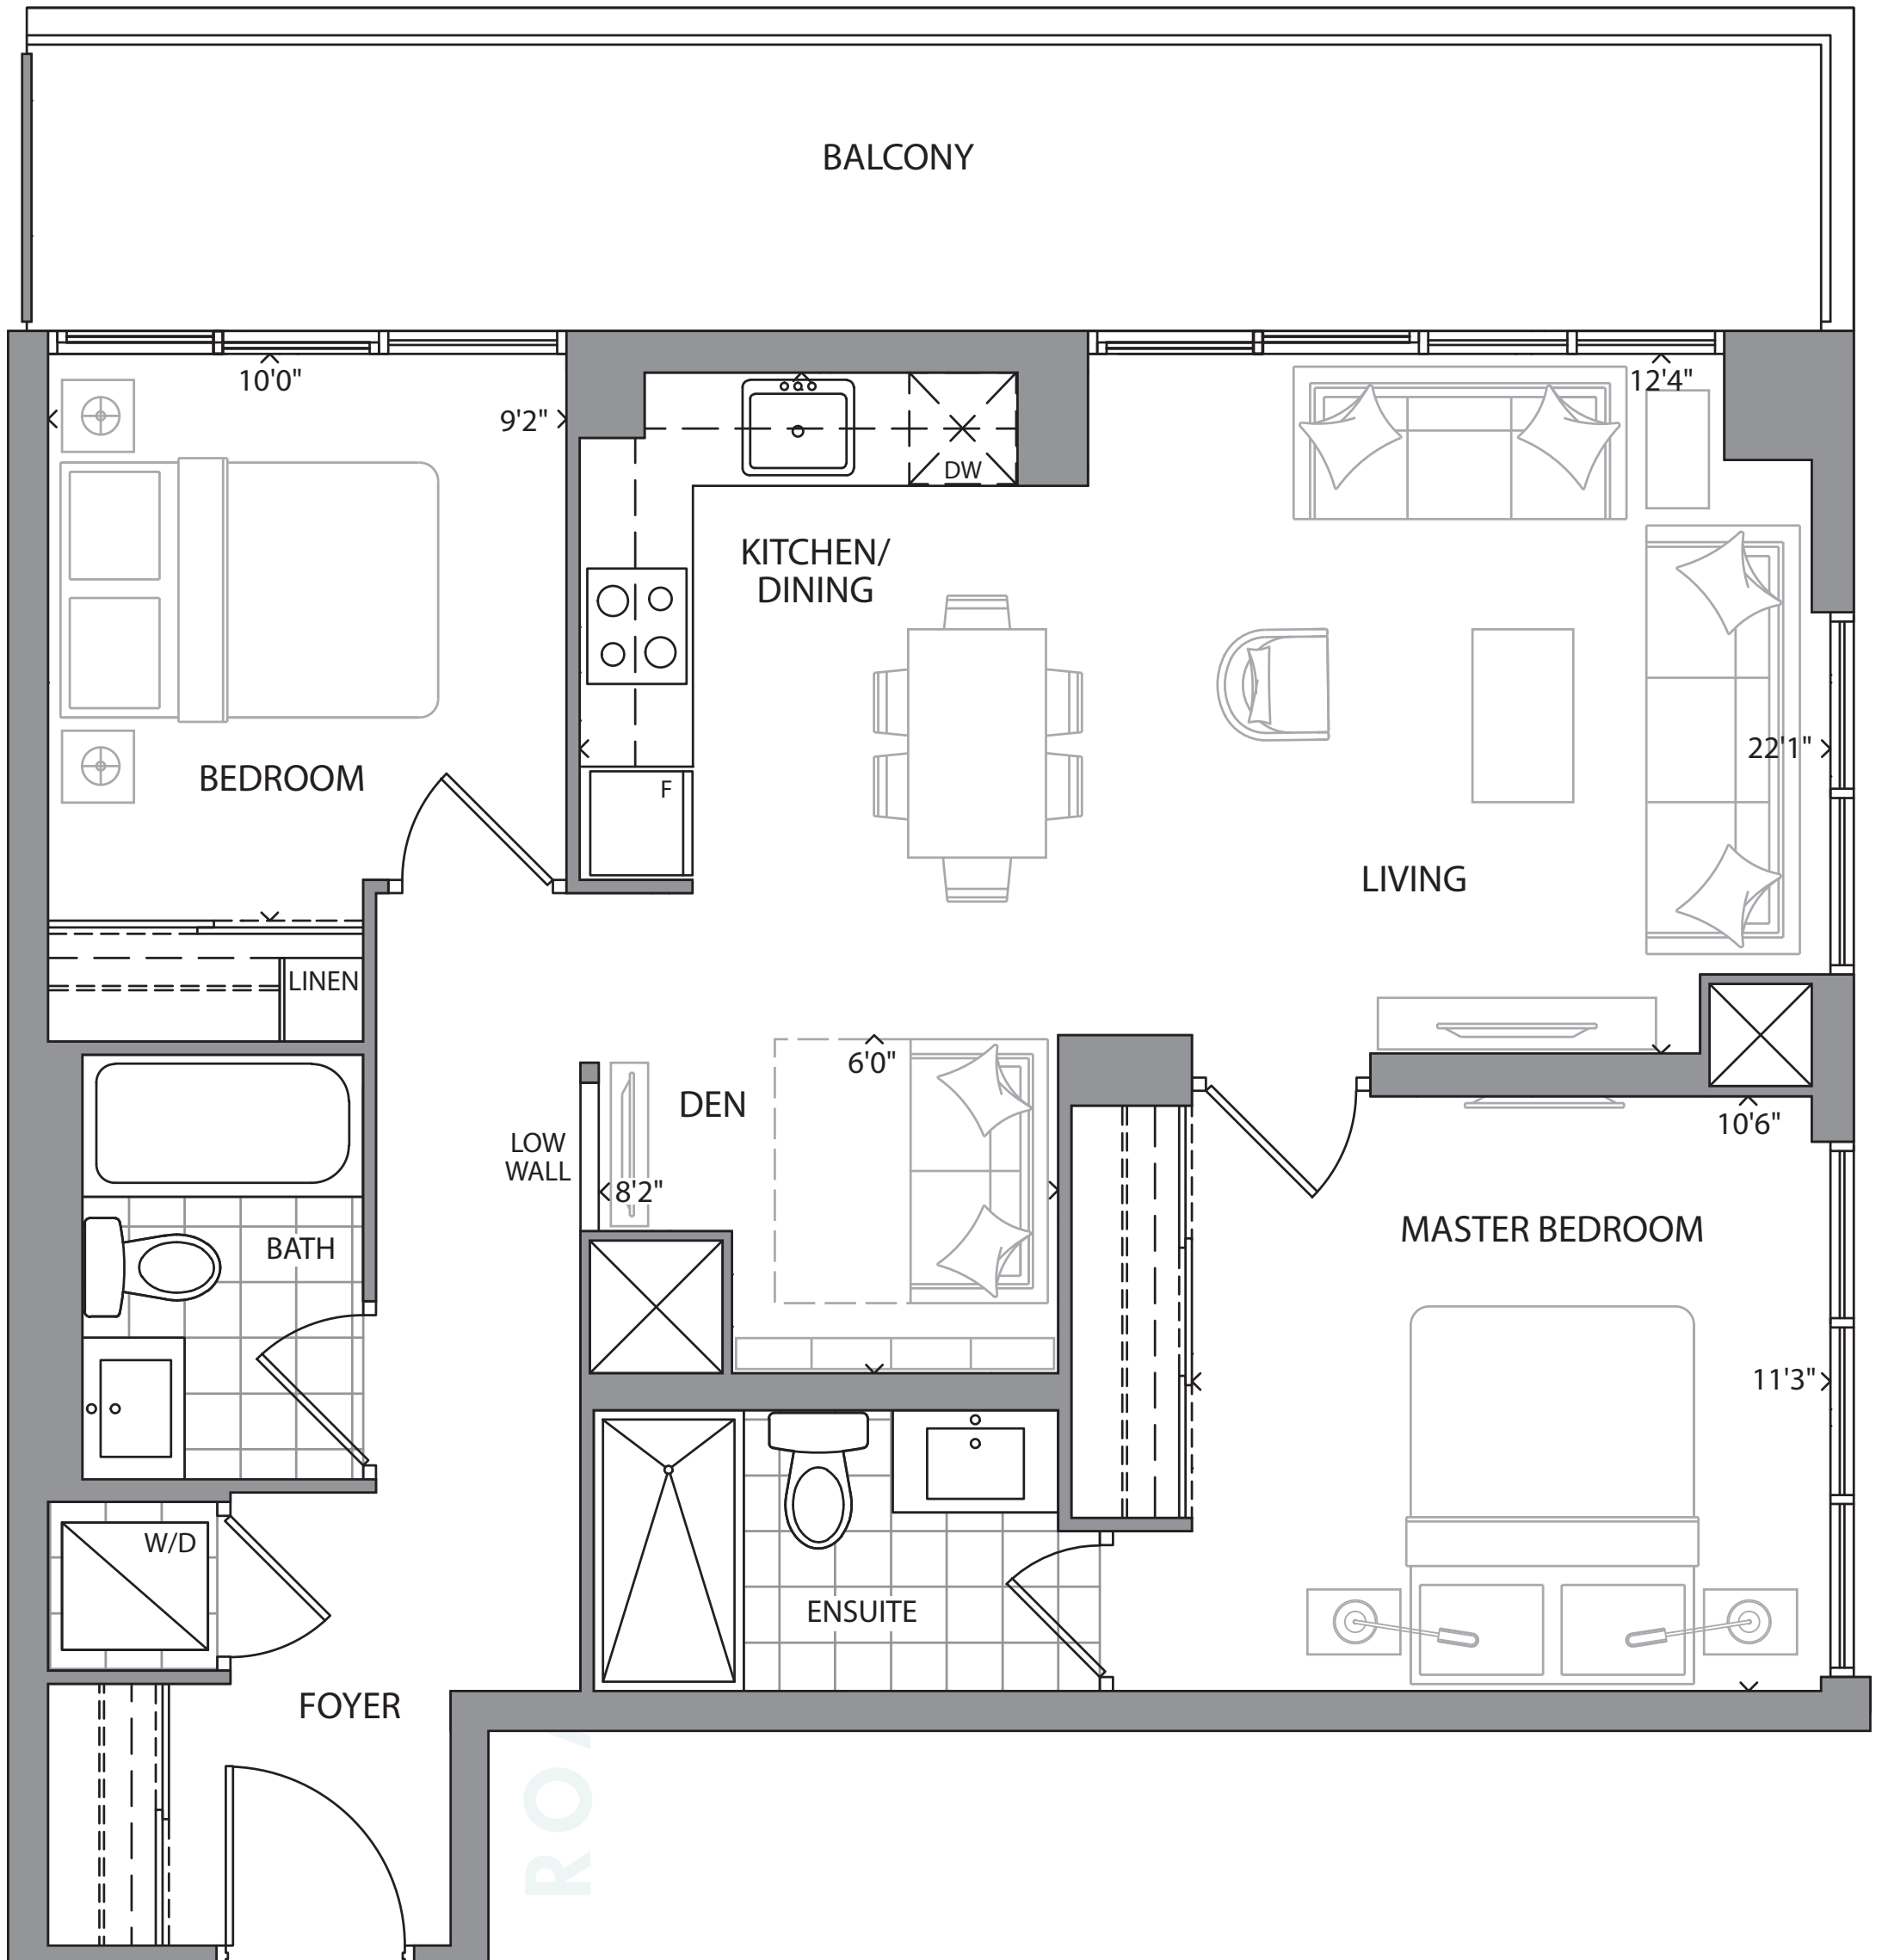

# 510

1 BEDROOM + DEN + 1.5 BATH  
PLUS APPROX. 32 SQ FT BALCONY

SQ FT

FLOOR 3

FLOOR 4-15

FLOOR 16

FLOOR 17-18

SUITE 1B+D

## SQ FT

FLOOR 4-15

FLOOR 16

FLOOR 17-18

SUITE 2B+D

883

2 BEDROOM + DEN + 2 BATH  
PLUS APPROX. 189 SQ FT BALCONY

SQ FT

FLOOR 4-15

FLOOR 16

FLOOR 17-18

# SUITE 2C+D