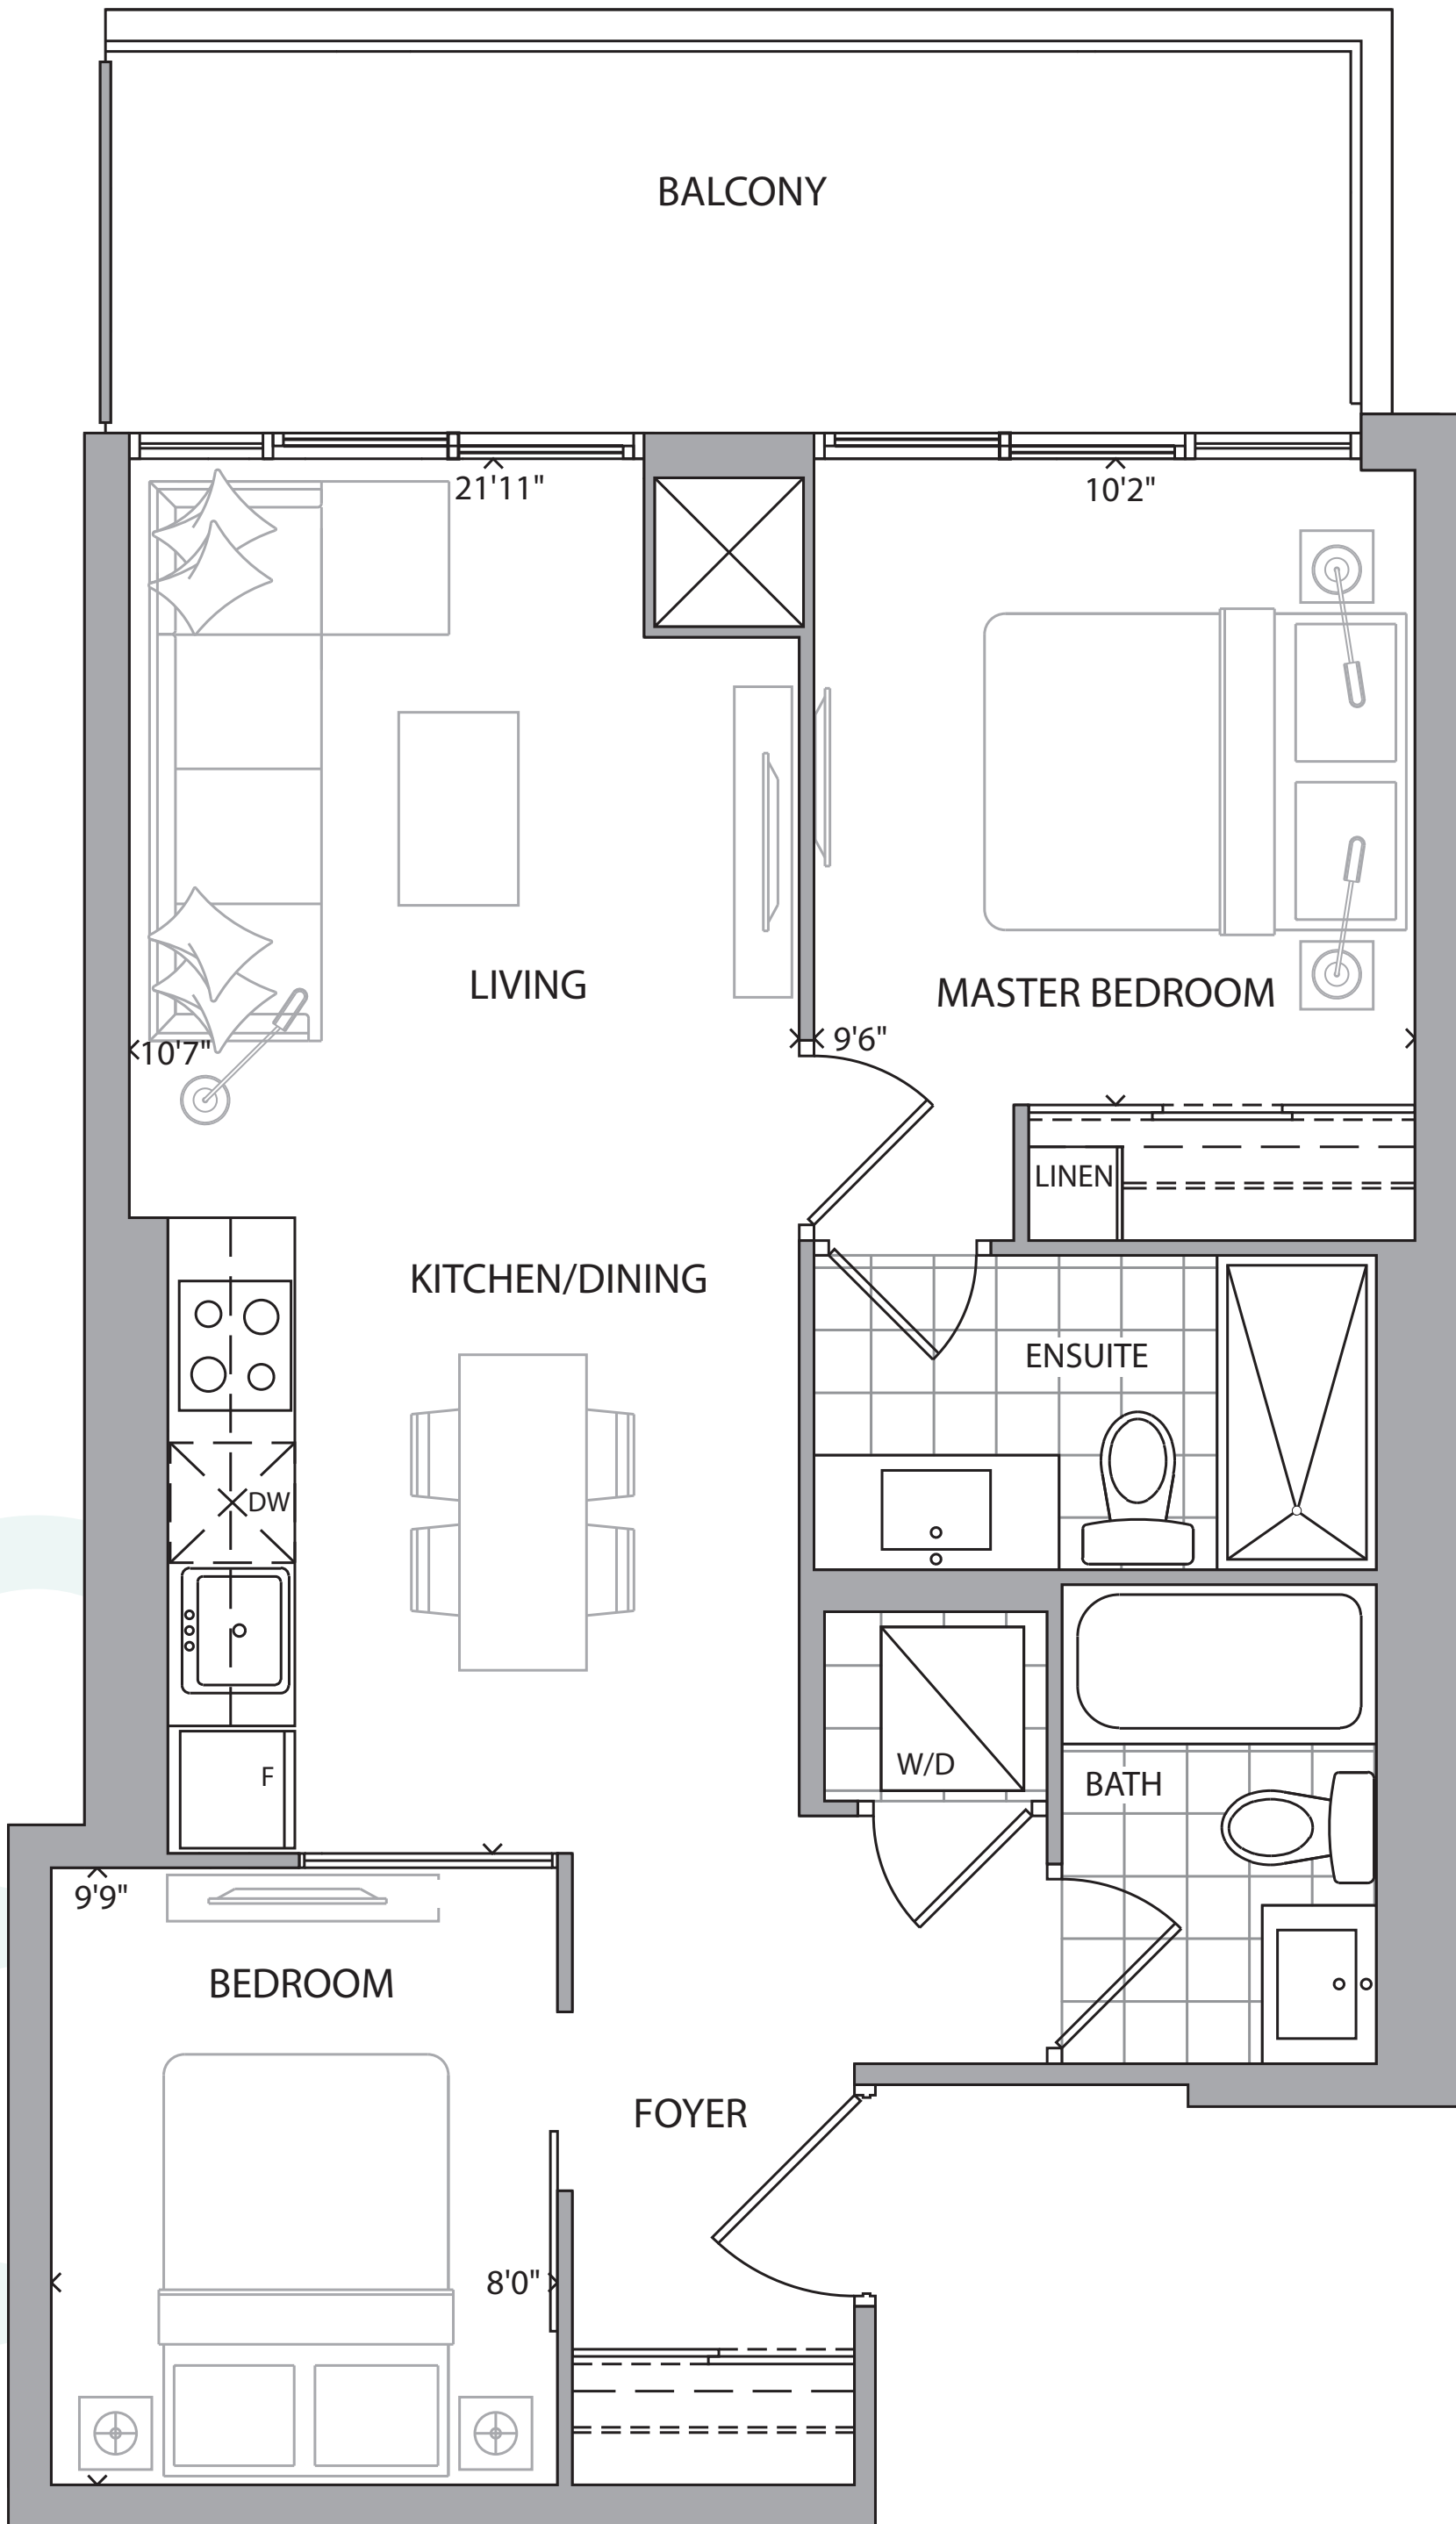

# 510

1 BEDROOM + DEN + 1.5 BATH  
PLUS APPROX. 32 SQ FT BALCONY

SQ FT

FLOOR 3

FLOOR 4-15

FLOOR 16

FLOOR 17-18

SUITE 1B+D

SUITE 2A

636

2 BEDROOM + 2 BATH  
PLUS APPROX. 125 SQ FT BALCONY

SQ FT

FLOOR 3

FLOOR 4-15

SUITE 2B

644

2 BEDROOM + 2 BATH  
PLUS APPROX. 117 SQ FT BALCONY

SQ FT

FLOOR 4-15

FLOOR 16

FLOOR 17-18

# SUITE 2A+D