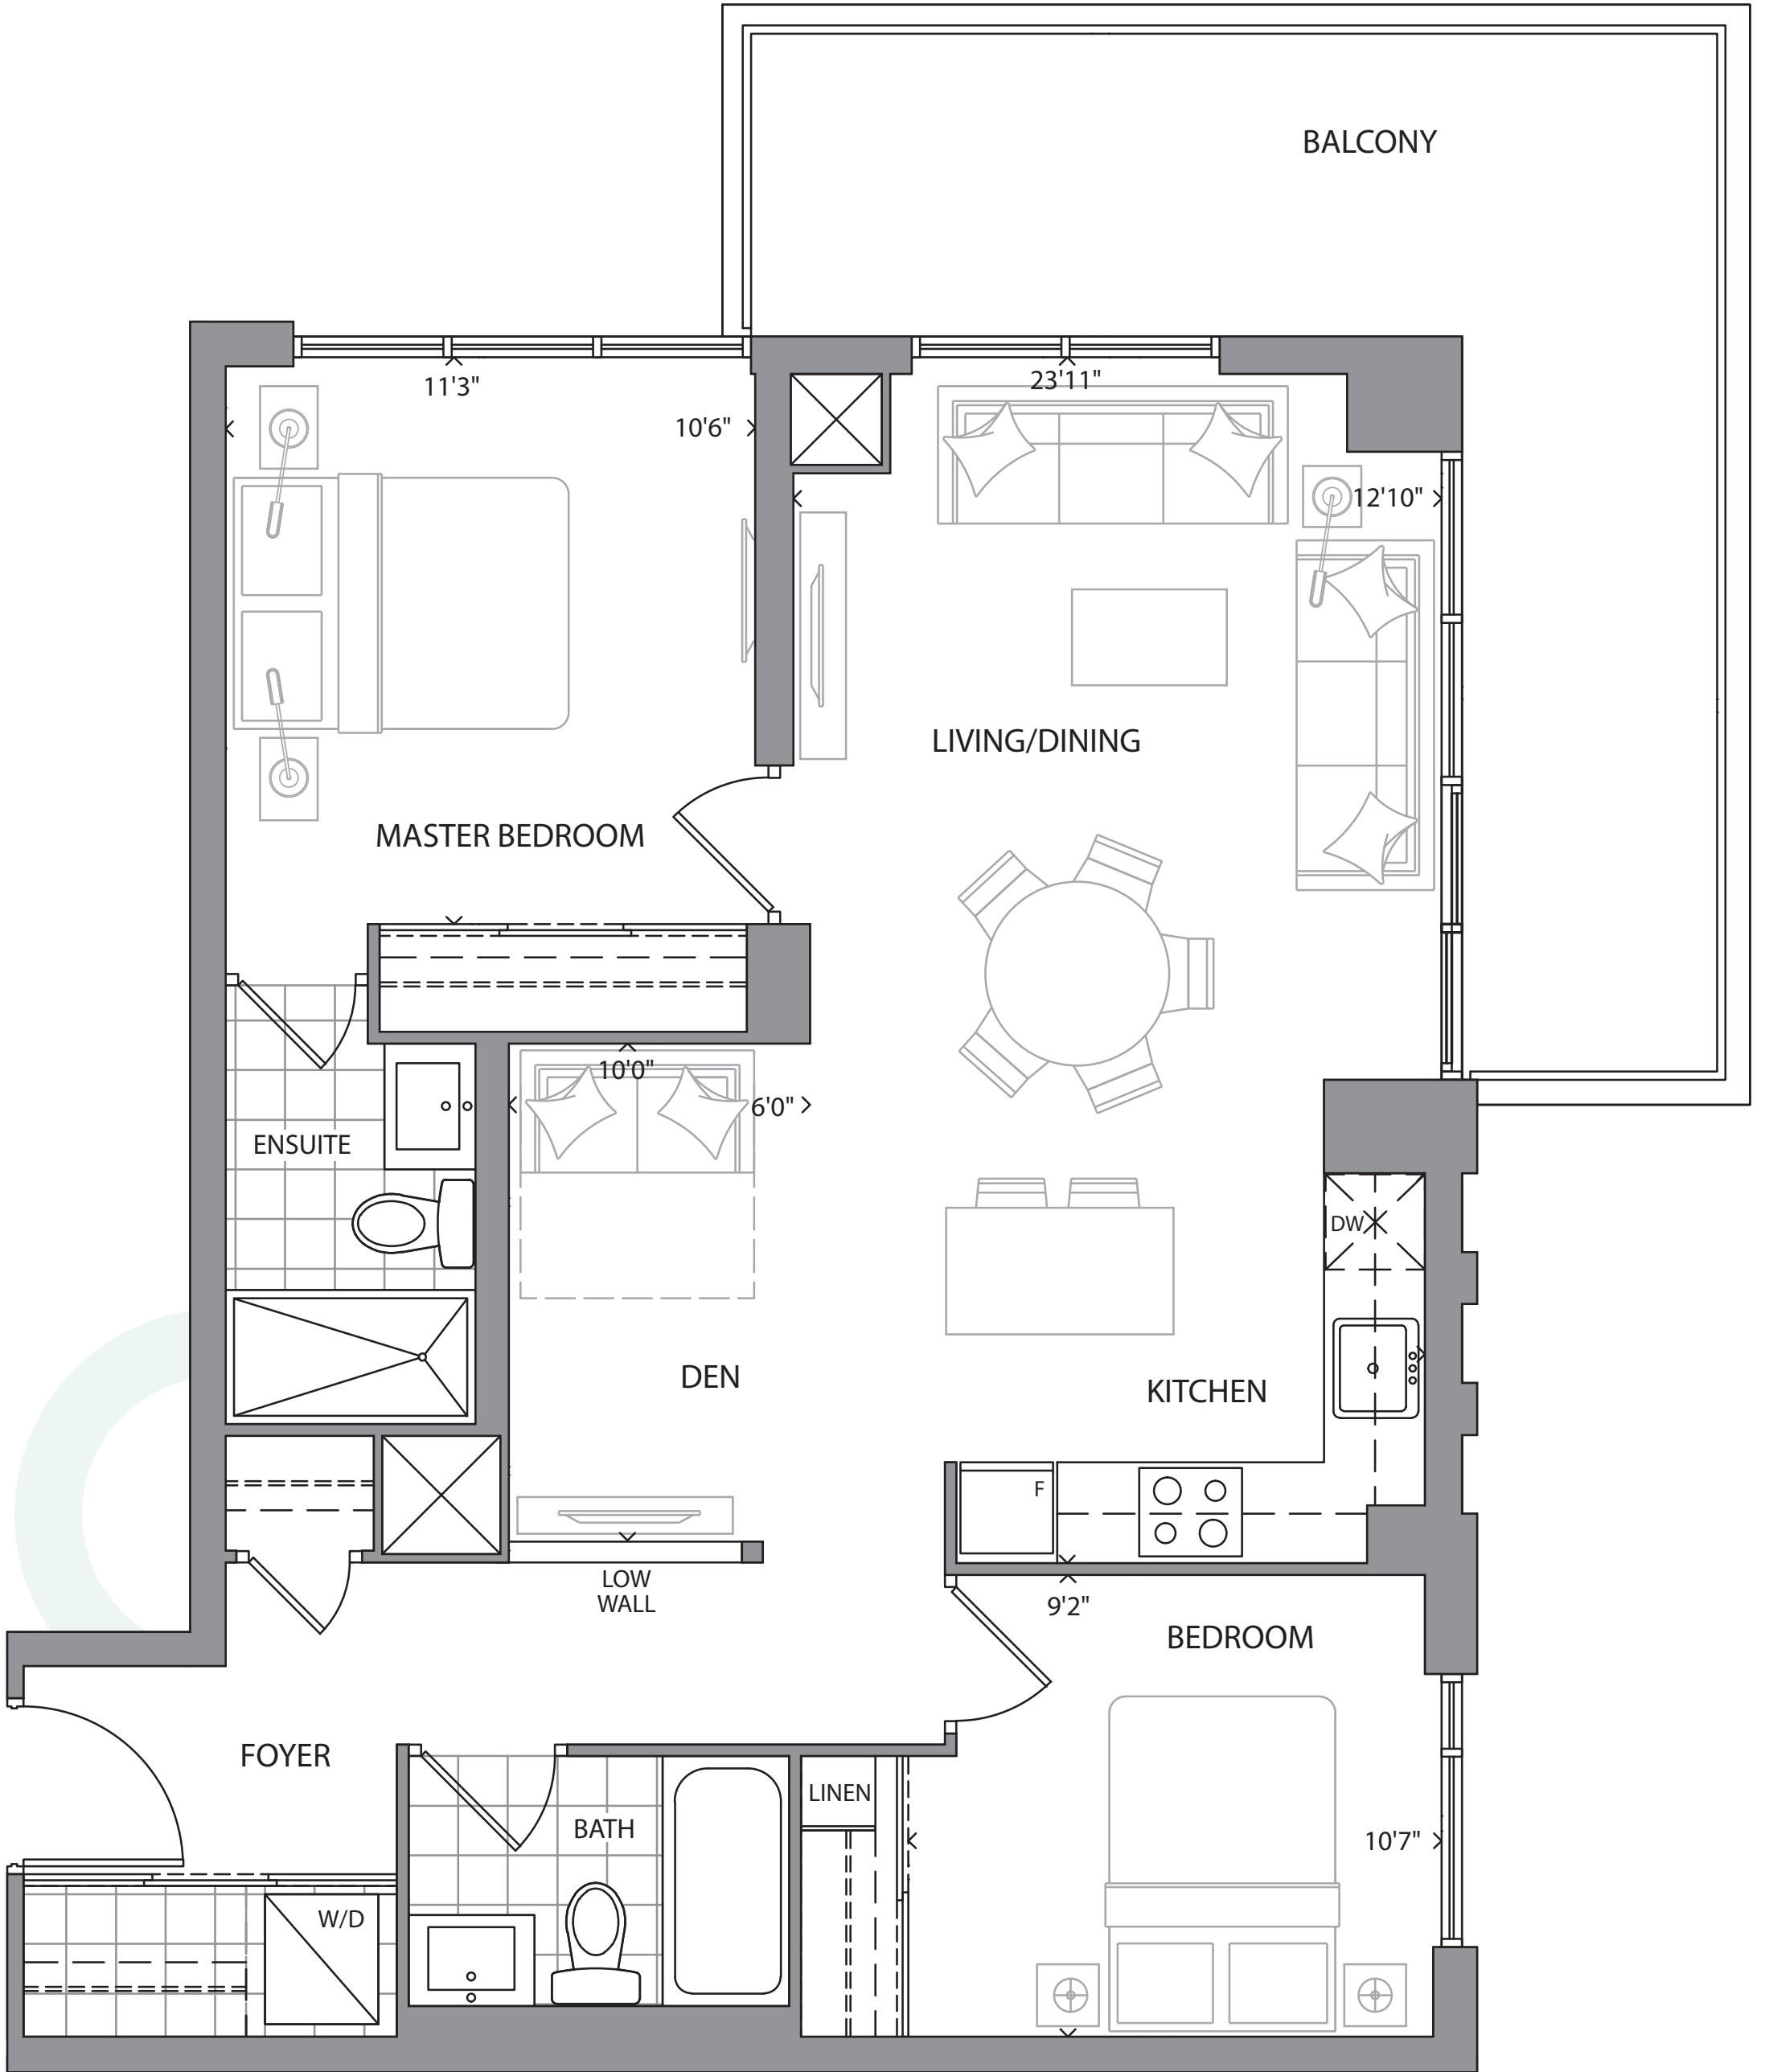

# 510

1 BEDROOM + DEN + 1.5 BATH  
PLUS APPROX. 32 SQ FT BALCONY

SQ FT

FLOOR 3

FLOOR 4-15

FLOOR 16

FLOOR 17-18

SUITE 1B+D

## SQ FT

FLOOR 4-15

FLOOR 16

FLOOR 17-18

SUITE 2B+D

883

2 BEDROOM + DEN + 2 BATH  
PLUS APPROX. 189 SQ FT BALCONY

SQ FT

FLOOR 4-15

FLOOR 16

FLOOR 17-18

# SUITE 2C+D