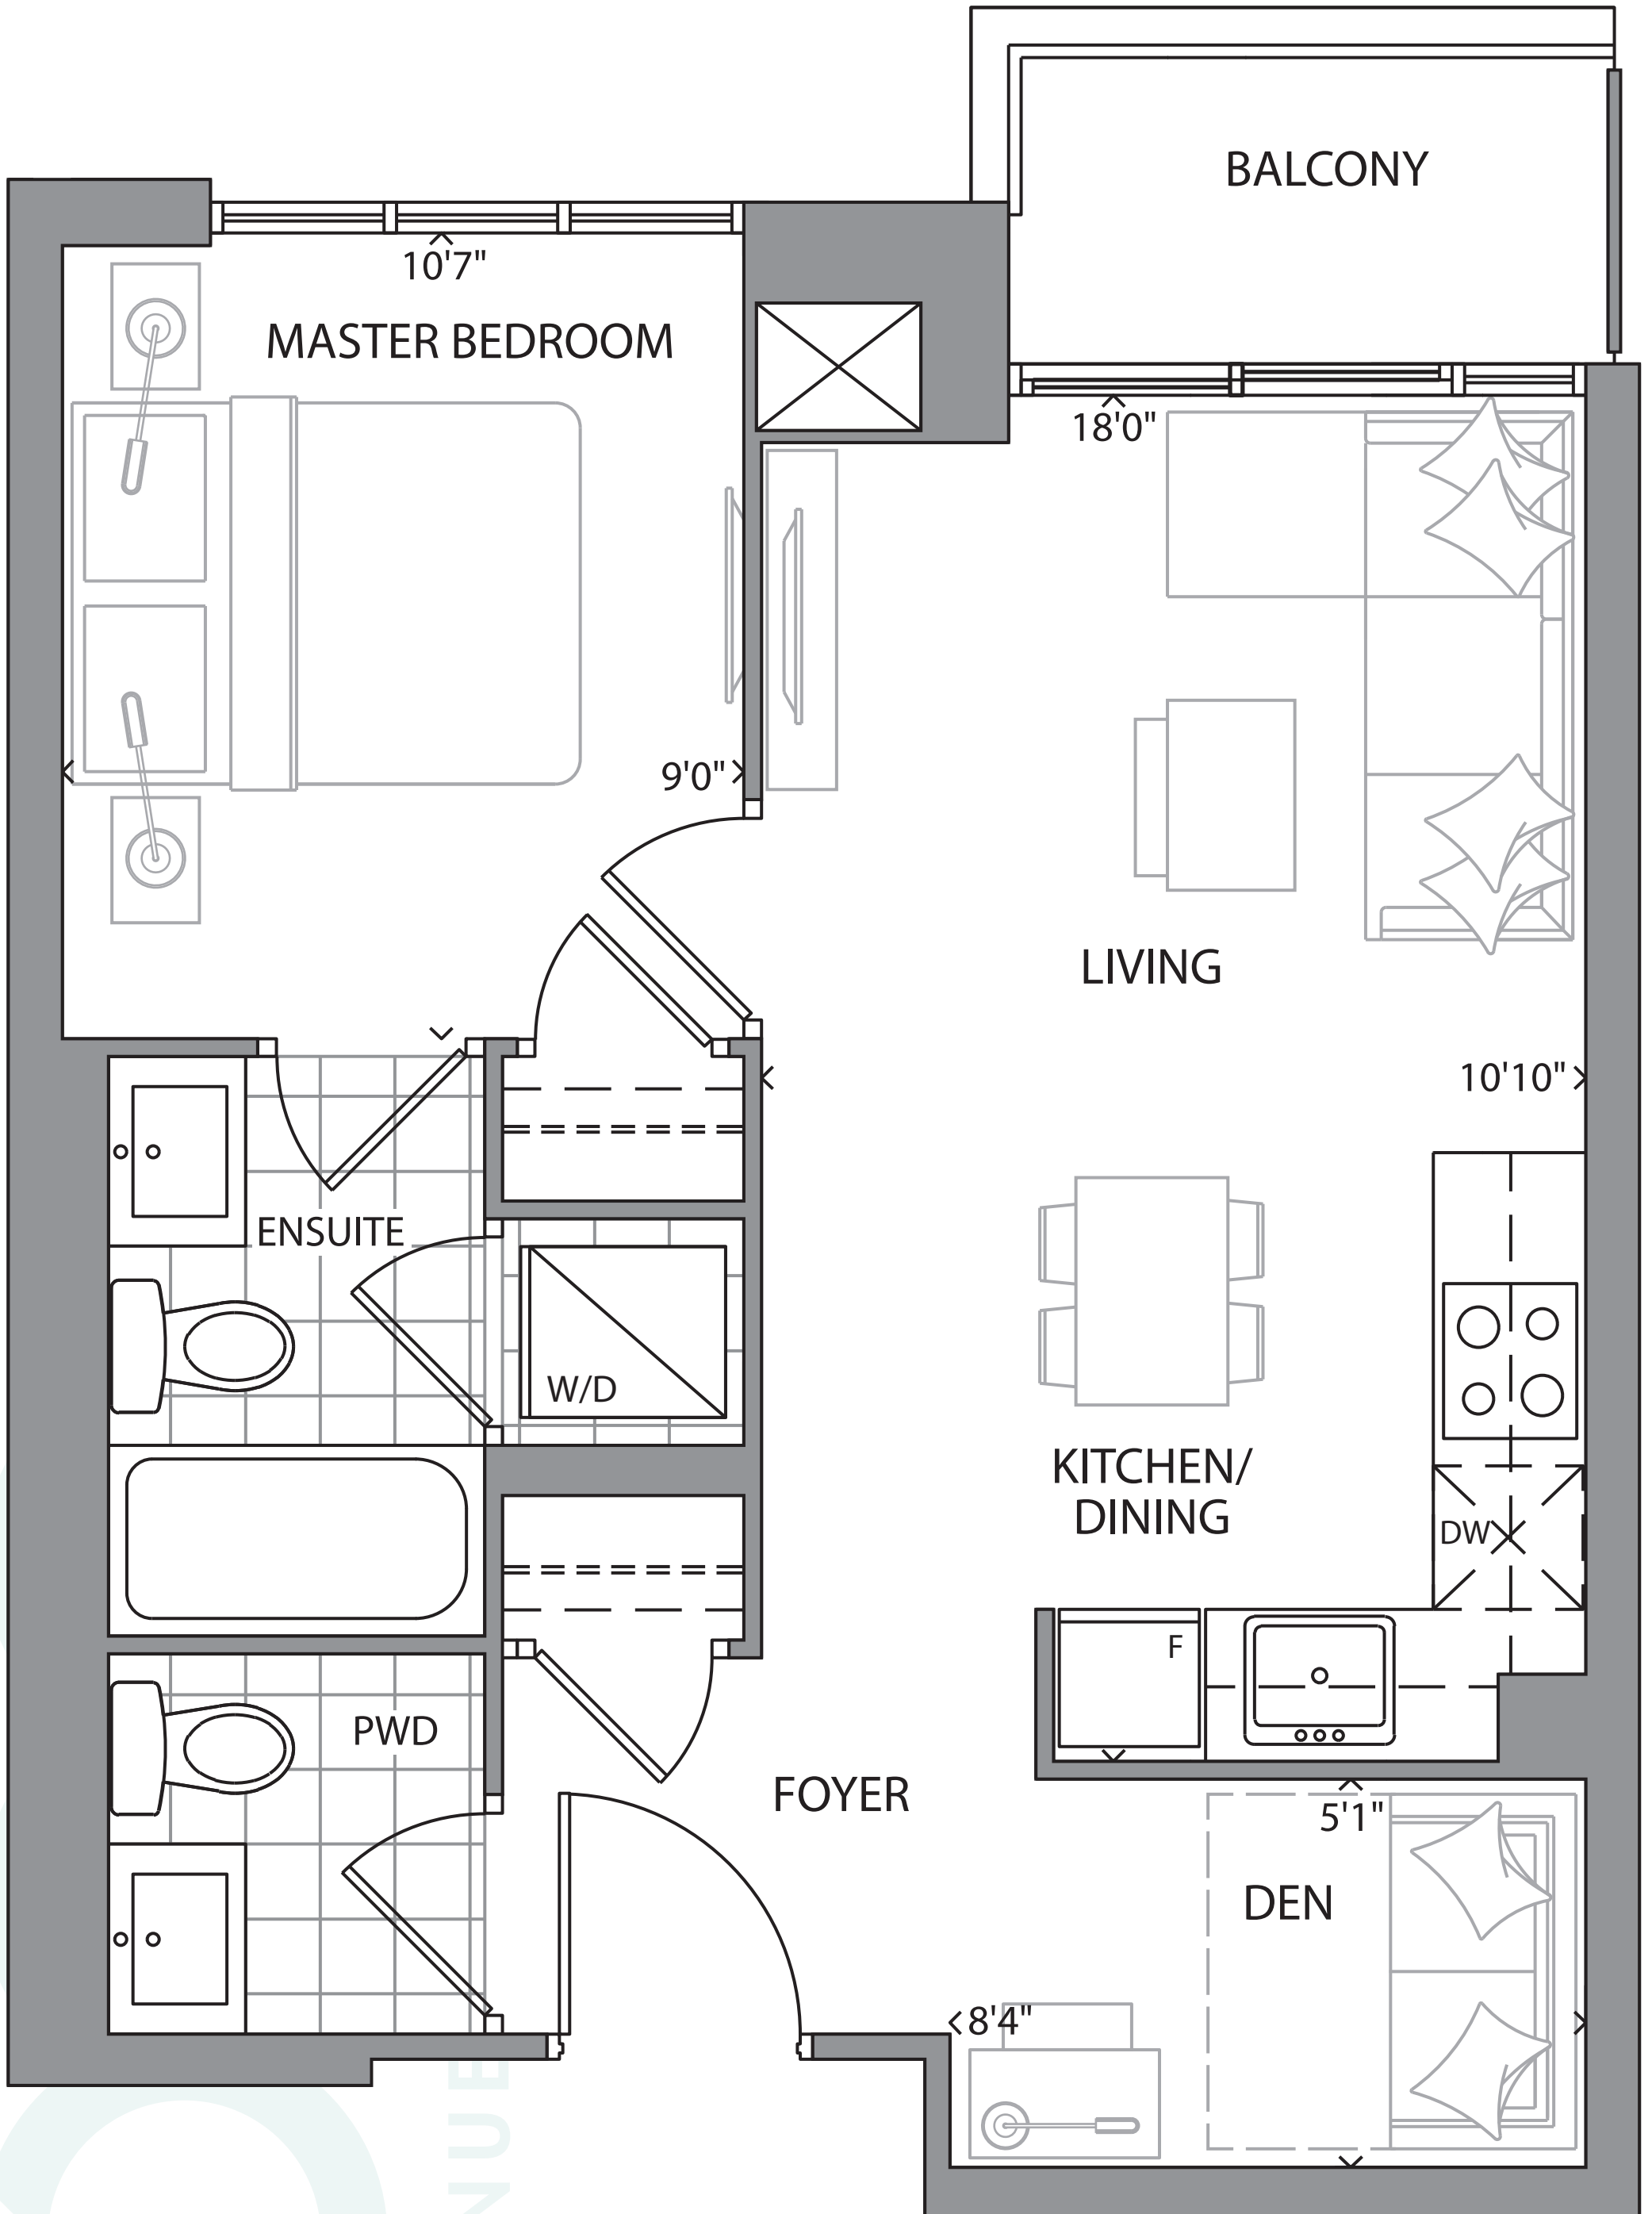

# SUITE 1A+D

# 510

1 BEDROOM + DEN + 1.5 BATH  
PLUS APPROX. 32 SQ FT BALCONY

SQ FT

FLOOR 3

FLOOR 4-15

FLOOR 16

FLOOR 17-18

SUITE 1B+D

578

1 BEDROOM + DEN + 2 BATH  
PLUS APPROX. 30 SQ FT BALCONY

SQ FT

FLOOR 3

FLOOR 4-15

SUITE 1C+D

615 SQ FT

1 BEDROOM + DEN + 2 BATH  
PLUS APPROX. 101 SQ FT BALCONY

SUITE 2A

636

2 BEDROOM + 2 BATH  
PLUS APPROX. 125 SQ FT BALCONY

SQ FT

FLOOR 3

FLOOR 4-15

SUITE 2B

644