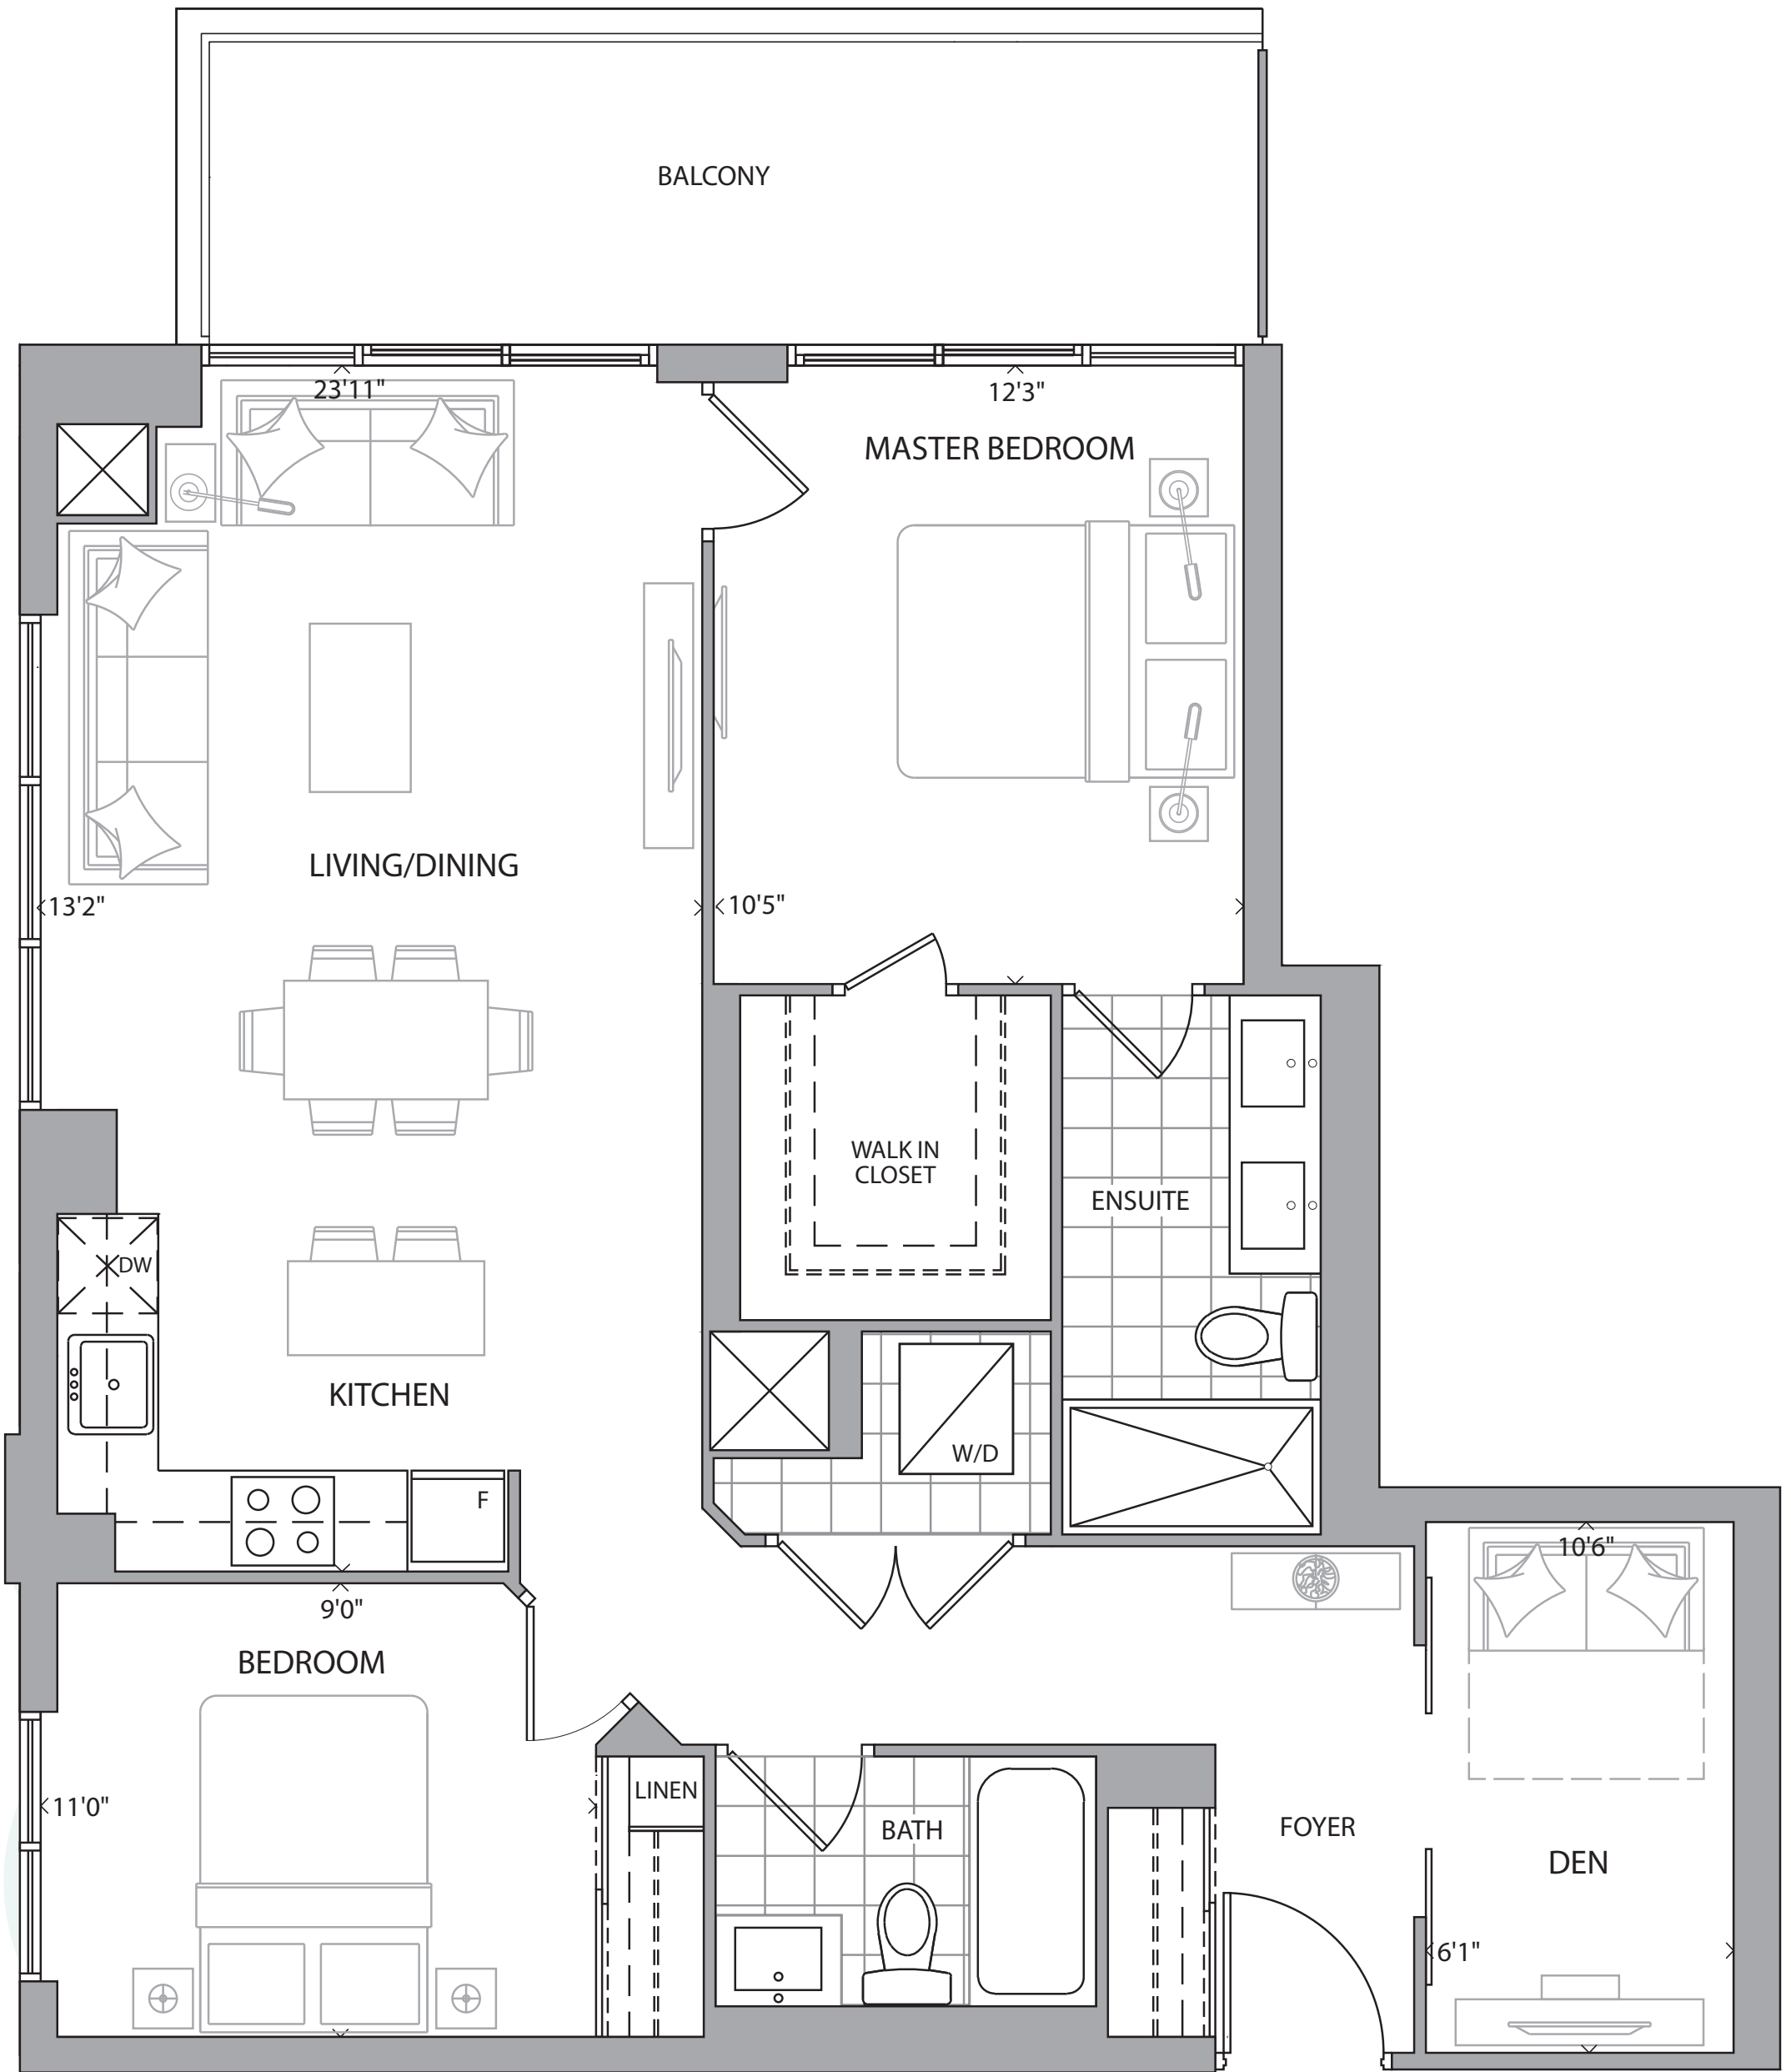

SUITE 2D+D

967

2 BEDROOM + DEN + 2 BATH
PLUS APPROX. 125 SQ FT BALCONY

SQ FT