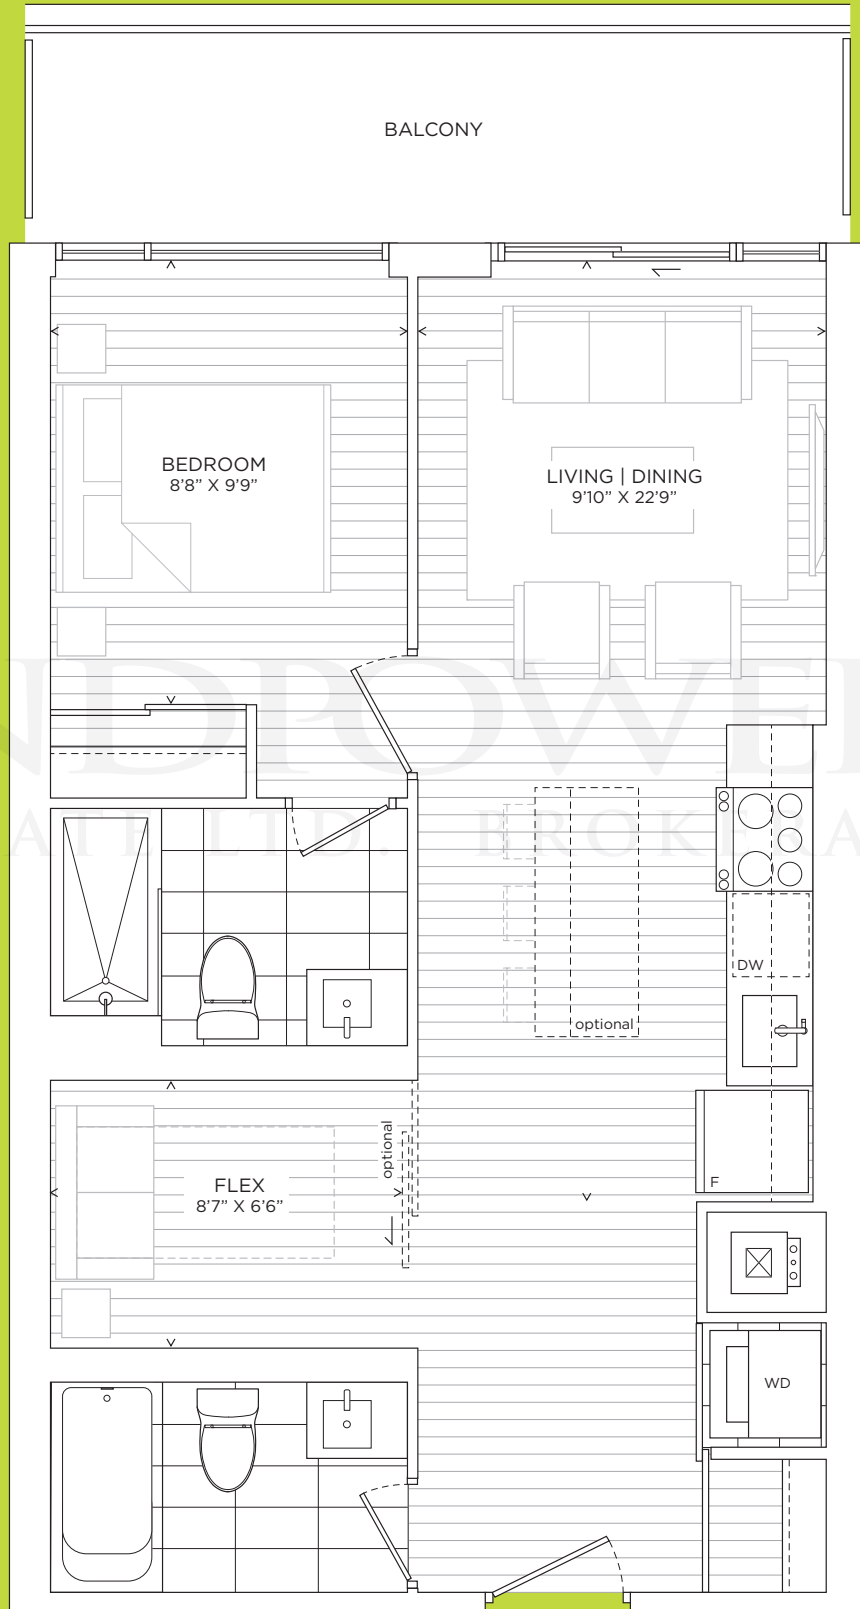

302
ONE BEDROOM

505 SF

LANDFLOWER
REAL ESTATE LTD. BROKERAGE

PENTHOUSE
LEVEL 13

LEVELS 5-12

LEVEL 3

Bayview Avenue

304
ONE BEDROOM
655 SF

LEVEL 3

Bayview Avenue

503-1203
ONE BEDROOM + FLEX

602 SF

LANDPOWER
REAL ESTATE LTD. BROKERAGE

501-1201
ONE BEDROOM + FLEX

603 SF

PENTHOUSE
LEVEL 13

LEVELS 5-12

Bayview Avenue

301
ONE BEDROOM + FLEX

708 SF

LANDPOWER
REAL ESTATE LTD. BROKERAGE

303
ONE BEDROOM + DEN

771 SF

514-1214
TWO BEDROOM

649 SF

LANDPOWER
REAL ESTATE INC. BROKERAGE

PENTHOUSE
LEVEL 13

LEVELS 5-12

LEVEL 3

Bayview Avenue

311 | 510-1210 | 1309
TWO BEDROOM

729 SF