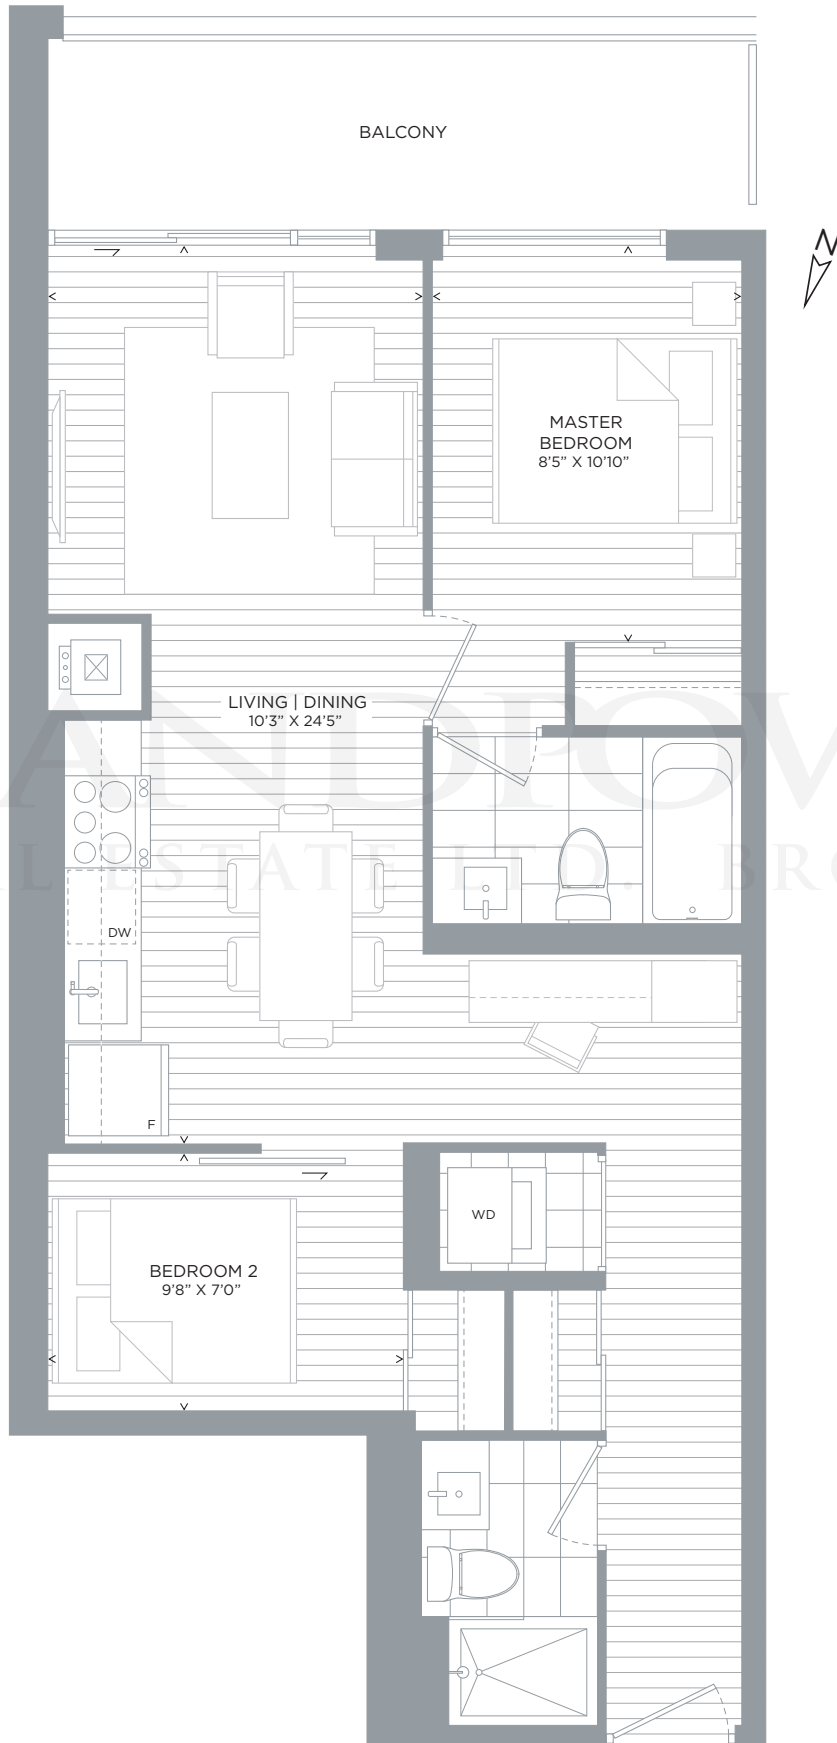

LEVEL 3

Bayview Avenue

503-1203
ONE BEDROOM + FLEX

602 SF

LANDPOWER
REAL ESTATE LTD. BROKERAGE

501-1201
ONE BEDROOM + FLEX

603 SF

PENTHOUSE
LEVEL 13

LEVELS 5-12

Bayview Avenue

301
ONE BEDROOM + FLEX

708 SF

LANDPOWER
REAL ESTATE LTD. BROKERAGE

303
ONE BEDROOM + DEN

771 SF

514-1214
TWO BEDROOM

649 SF

LANDPOWER
REAL ESTATE INC. BROKERAGE

PENTHOUSE
LEVEL 13

LEVELS 5-12

LEVEL 3

Bayview Avenue

311 | 510-1210 | 1309
TWO BEDROOM

729 SF

Bayview Avenue

315
TWO BEDROOM
755 SF

LANE DOWNER
REAL ESTATE LTD. BROKERAGE

502-1202
TWO BEDROOM
820 SF

307 | 506-1206 | 1305
TWO BEDROOM

846 SF

All sizes and specifications are subject to change without notice. E.&O.E.