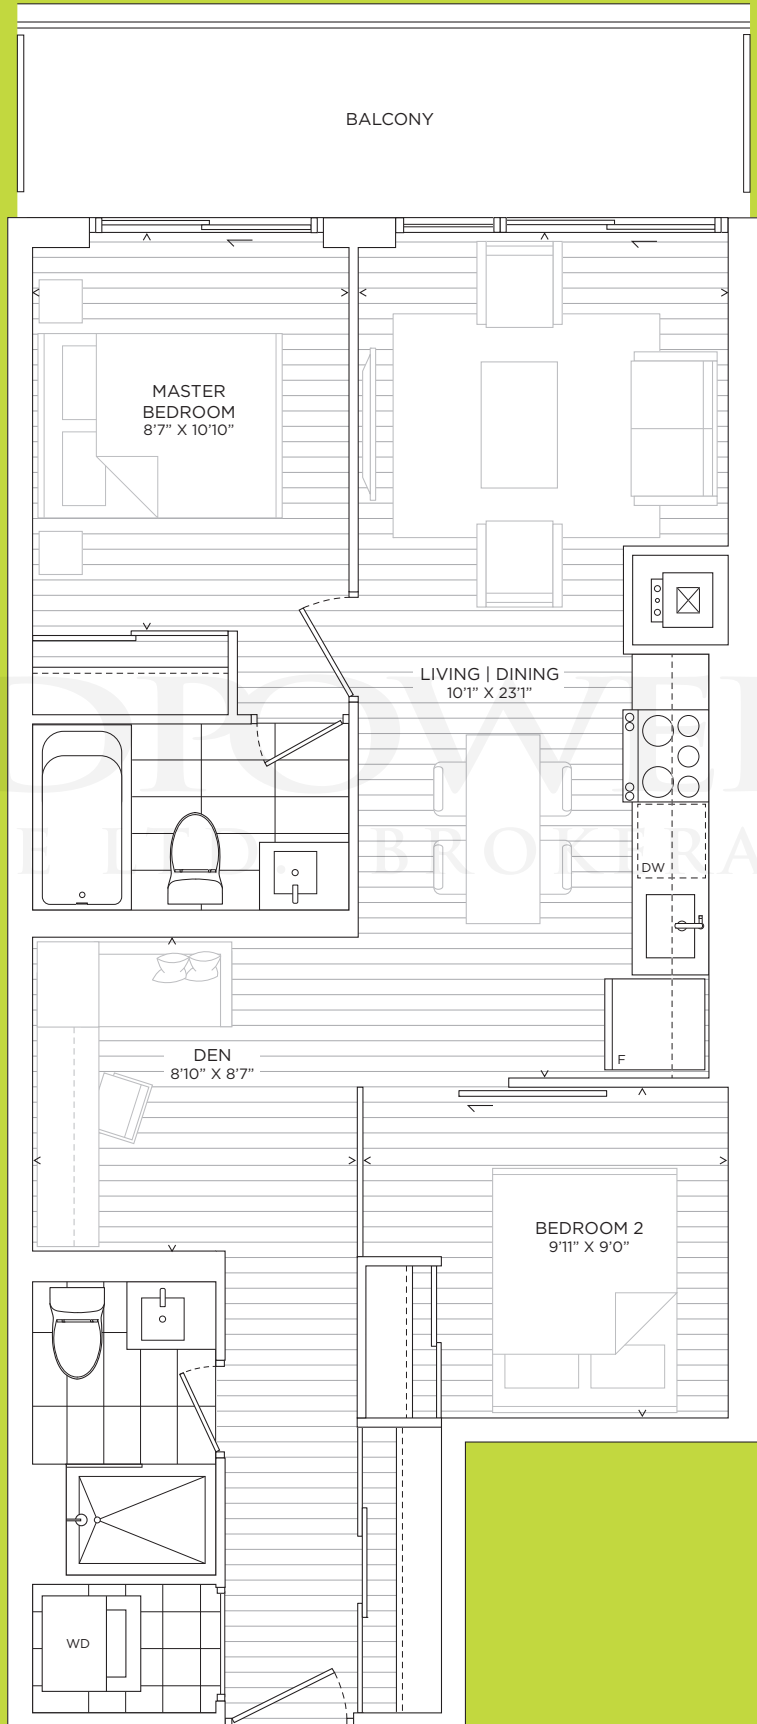

Bayview Avenue

315
TWO BEDROOM
755 SF

LANE DOWNER
REAL ESTATE LTD. BROKERAGE

502-1202
TWO BEDROOM
820 SF

307 | 506-1206 | 1305
TWO BEDROOM

846 SF

All sizes and specifications are subject to change without notice. E.&O.E.

1312
TWO BEDROOM
891 SF

PENTHOUSE
LEVEL 13

Bayview Avenue

310 | 509-1209 | 1308
TWO BEDROOM

910 SF

All sizes and specifications are subject to change without notice. E.&O.E.

PENTHOUSE
LEVEL 13

LEVELS 5-12

LEVEL 3

Bayview Avenue

312 | 511-1211 | 1310
TWO BEDROOM + DEN

812 SF

LANDFLOWER
REAL ESTATE LTD. BROKERAGE

PENTHOUSE
LEVEL 13

LEVELS 5-12

LEVEL 3

Bayview Avenue

1301
TWO BEDROOM + FLEX
1,065 SF

314 | 513-1213
TWO BEDROOM + DEN

1,137 SF

LANNIPPOWVER
REAL ESTATE BROKERAGE

1302
TWO BEDROOM + FLEX

1,140 SF

PENTHOUSE
LEVEL 13