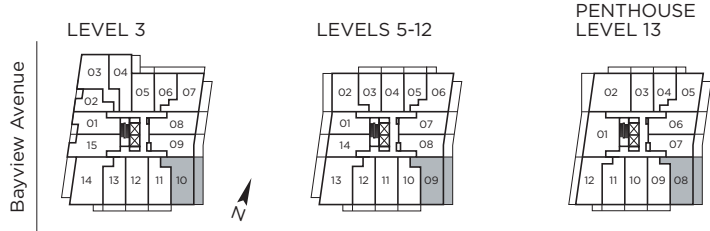

Bayview Avenue

315
TWO BEDROOM
755 SF

LANE DOWNER
REAL ESTATE LTD. BROKERAGE

502-1202
TWO BEDROOM
820 SF

307 | 506-1206 | 1305
TWO BEDROOM

846 SF

All sizes and specifications are subject to change without notice. E.&O.E.

1312
TWO BEDROOM
891 SF

PENTHOUSE
LEVEL 13

Bayview Avenue

310 | 509-1209 | 1308
TWO BEDROOM

910 SF

All sizes and specifications are subject to change without notice. E.&O.E.

PENTHOUSE
LEVEL 13

LEVELS 5-12

LEVEL 3

Bayview Avenue

312 | 511-1211 | 1310
TWO BEDROOM + DEN

812 SF

LANDFLOWER
REAL ESTATE LTD. BROKERAGE

PENTHOUSE
LEVEL 13

LEVELS 5-12

LEVEL 3

Bayview Avenue

1301
TWO BEDROOM + FLEX
1,065 SF

314 | 513-1213
TWO BEDROOM + DEN

1,137 SF

LANNIPPOWVER
REAL ESTATE BROKERAGE

1302
TWO BEDROOM + FLEX

1,140 SF

PENTHOUSE
LEVEL 13