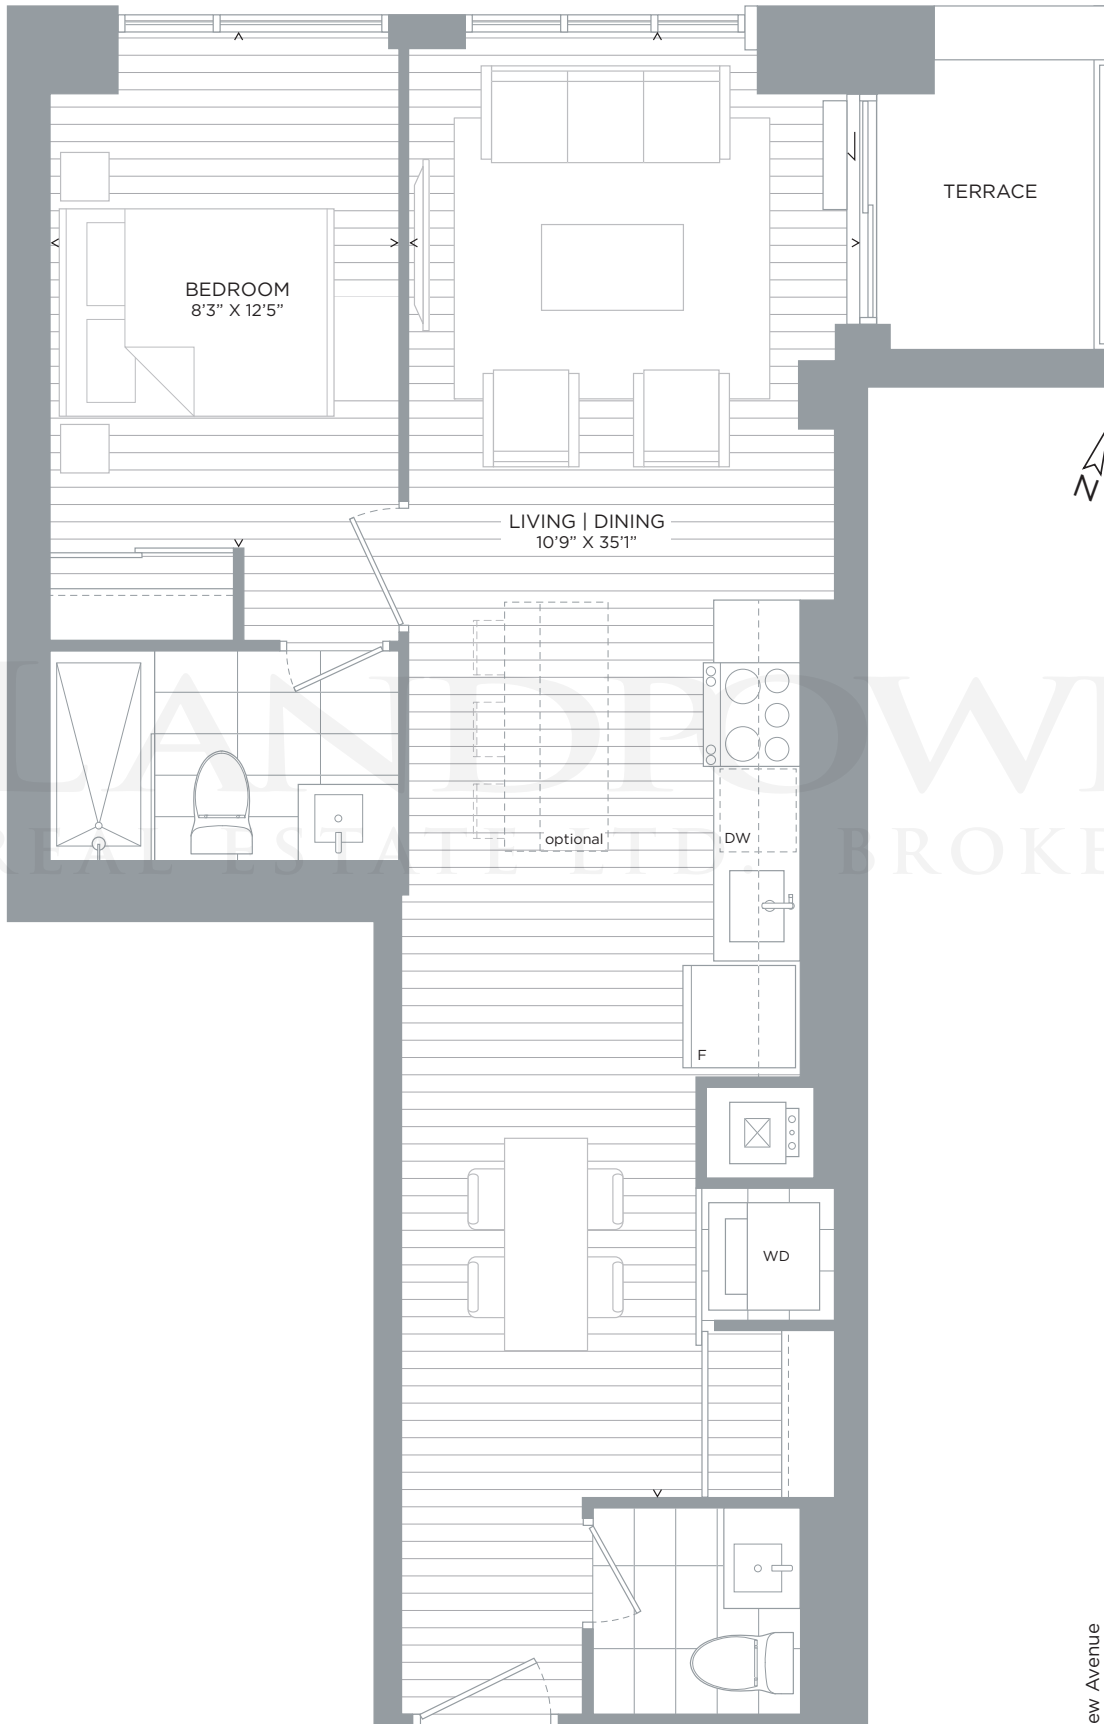

302
ONE BEDROOM

505 SF

LANDFLOWER
REAL ESTATE LTD. BROKERAGE

PENTHOUSE
LEVEL 13

LEVELS 5-12

LEVEL 3

Bayview Avenue

304
ONE BEDROOM
655 SF

LEVEL 3

Bayview Avenue

503-1203
ONE BEDROOM + FLEX

602 SF

LANDPOWER
REAL ESTATE LTD. BROKERAGE

501-1201
ONE BEDROOM + FLEX

603 SF

PENTHOUSE
LEVEL 13

LEVELS 5-12

Bayview Avenue

301
ONE BEDROOM + FLEX

708 SF

LANDPOWER
REAL ESTATE LTD. BROKERAGE

303
ONE BEDROOM + DEN

771 SF

514-1214
TWO BEDROOM

649 SF

LANDPOWER
REAL ESTATE INC. BROKERAGE

PENTHOUSE
LEVEL 13

LEVELS 5-12

LEVEL 3

Bayview Avenue

311 | 510-1210 | 1309
TWO BEDROOM

729 SF