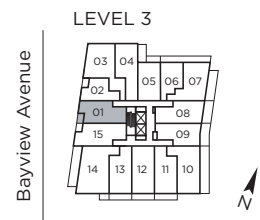

LEVEL 3

Bayview Avenue

503-1203
ONE BEDROOM + FLEX

602 SF

LANDPOWER
REAL ESTATE LTD. BROKERAGE

501-1201
ONE BEDROOM + FLEX

603 SF

PENTHOUSE
LEVEL 13

LEVELS 5-12

Bayview Avenue

301
ONE BEDROOM + FLEX

708 SF

LANDPOWER
REAL ESTATE LTD. BROKERAGE

303
ONE BEDROOM + DEN

771 SF

514-1214
TWO BEDROOM

649 SF

LANDPOWER
REAL ESTATE INC. BROKERAGE

PENTHOUSE
LEVEL 13

LEVELS 5-12

LEVEL 3

Bayview Avenue

311 | 510-1210 | 1309
TWO BEDROOM

729 SF