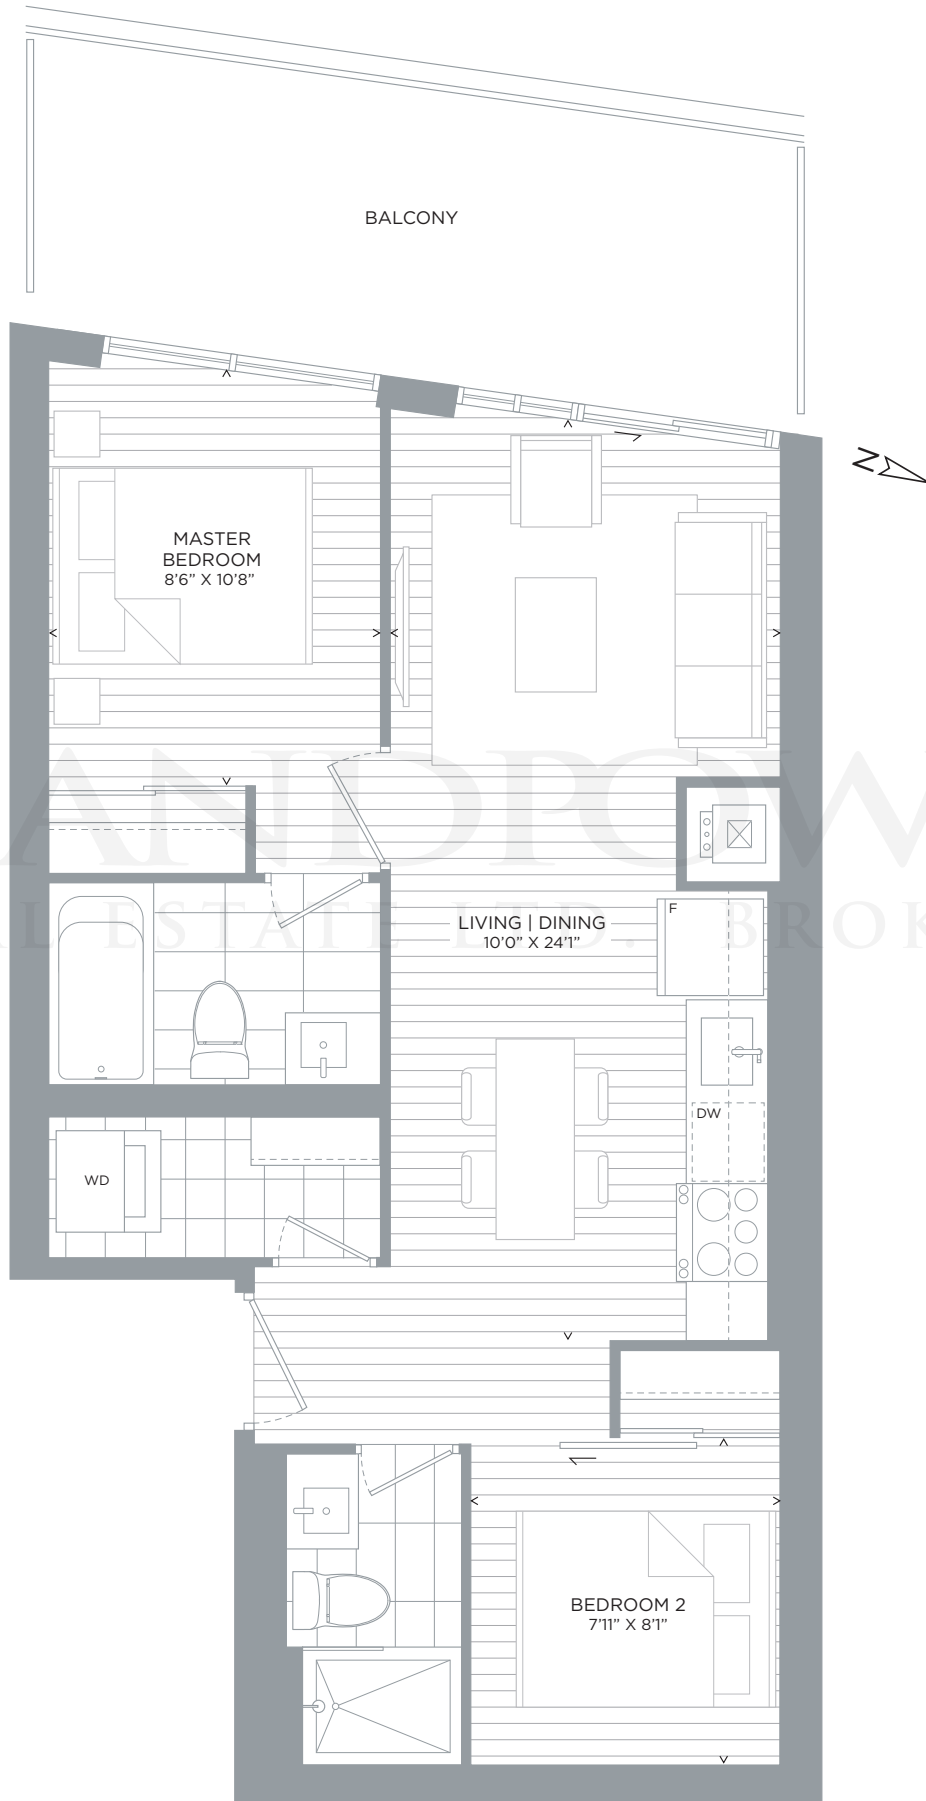

LEVEL 3

Bayview Avenue

503-1203
ONE BEDROOM + FLEX

602 SF

LANDPOWER
REAL ESTATE LTD. BROKERAGE

501-1201
ONE BEDROOM + FLEX

603 SF

PENTHOUSE
LEVEL 13

LEVELS 5-12

Bayview Avenue

301
ONE BEDROOM + FLEX

708 SF

LANDPOWER
REAL ESTATE LTD. BROKERAGE

303
ONE BEDROOM + DEN

771 SF

514-1214
TWO BEDROOM

649 SF

LANDPOWER
REAL ESTATE INC. BROKERAGE

PENTHOUSE
LEVEL 13

LEVELS 5-12

LEVEL 3

Bayview Avenue

311 | 510-1210 | 1309
TWO BEDROOM

729 SF