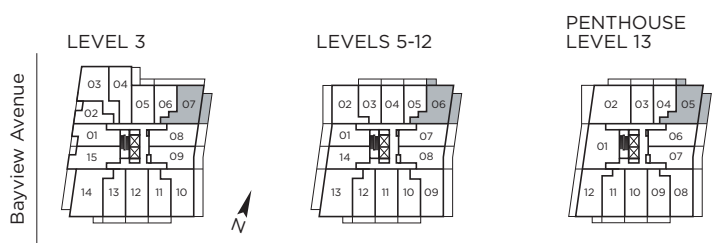

Bayview Avenue

315
TWO BEDROOM
755 SF

LANE DOWNER
REAL ESTATE LTD. BROKERAGE

502-1202
TWO BEDROOM
820 SF

307 | 506-1206 | 1305
TWO BEDROOM

846 SF

All sizes and specifications are subject to change without notice. E.&O.E.

1312
TWO BEDROOM
891 SF

PENTHOUSE
LEVEL 13

Bayview Avenue

310 | 509-1209 | 1308
TWO BEDROOM

910 SF

All sizes and specifications are subject to change without notice. E.&O.E.

PENTHOUSE
LEVEL 13

LEVELS 5-12