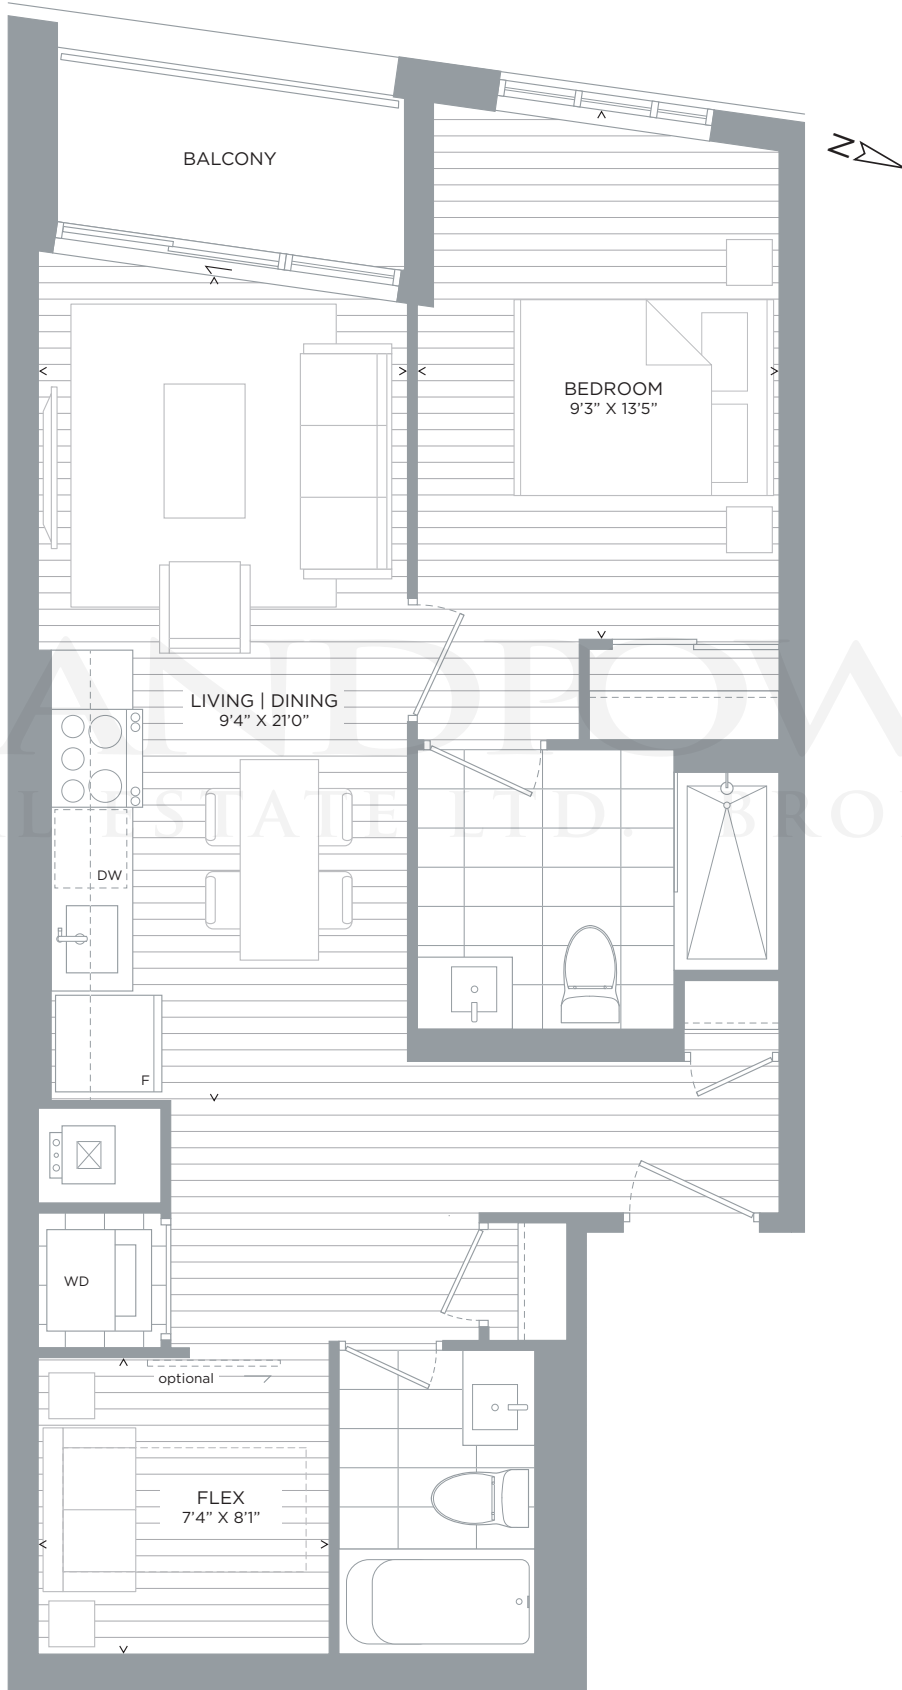

302
ONE BEDROOM

505 SF

LANDFLOWER
REAL ESTATE LTD. BROKERAGE

PENTHOUSE
LEVEL 13

LEVELS 5-12

LEVEL 3

Bayview Avenue

304
ONE BEDROOM
655 SF

LEVEL 3

Bayview Avenue

503-1203
ONE BEDROOM + FLEX

602 SF

LANDPOWER
REAL ESTATE LTD. BROKERAGE

501-1201
ONE BEDROOM + FLEX

603 SF

PENTHOUSE
LEVEL 13

LEVELS 5-12

Bayview Avenue

301
ONE BEDROOM + FLEX

708 SF

LANDPOWER
REAL ESTATE LTD. BROKERAGE

303
ONE BEDROOM + DEN

771 SF

514-1214
TWO BEDROOM

649 SF

LANDPOWER
REAL ESTATE INC. BROKERAGE

PENTHOUSE
LEVEL 13

LEVELS 5-12

LEVEL 3

Bayview Avenue

311 | 510-1210 | 1309
TWO BEDROOM

729 SF