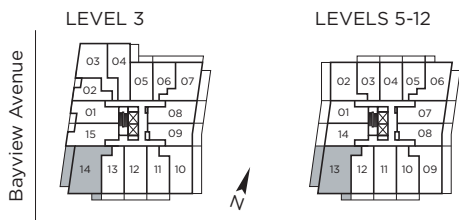

LEVEL 3

Bayview Avenue

312 | 511-1211 | 1310
TWO BEDROOM + DEN

812 SF

LANDFLOWER
REAL ESTATE LTD. BROKERAGE

PENTHOUSE
LEVEL 13

LEVELS 5-12

LEVEL 3

Bayview Avenue

1301
TWO BEDROOM + FLEX
1,065 SF

314 | 513-1213
TWO BEDROOM + DEN

1,137 SF

LANNIPPOWVER
REAL ESTATE BROKERAGE

1302
TWO BEDROOM + FLEX

1,140 SF

PENTHOUSE
LEVEL 13

Bayview Avenue

COMBINED SUITE
THREE BEDROOM + FLEX

1,766 SF

LEVEL 11

Bayview Avenue

THE BENNETT
ON BAYVIEW