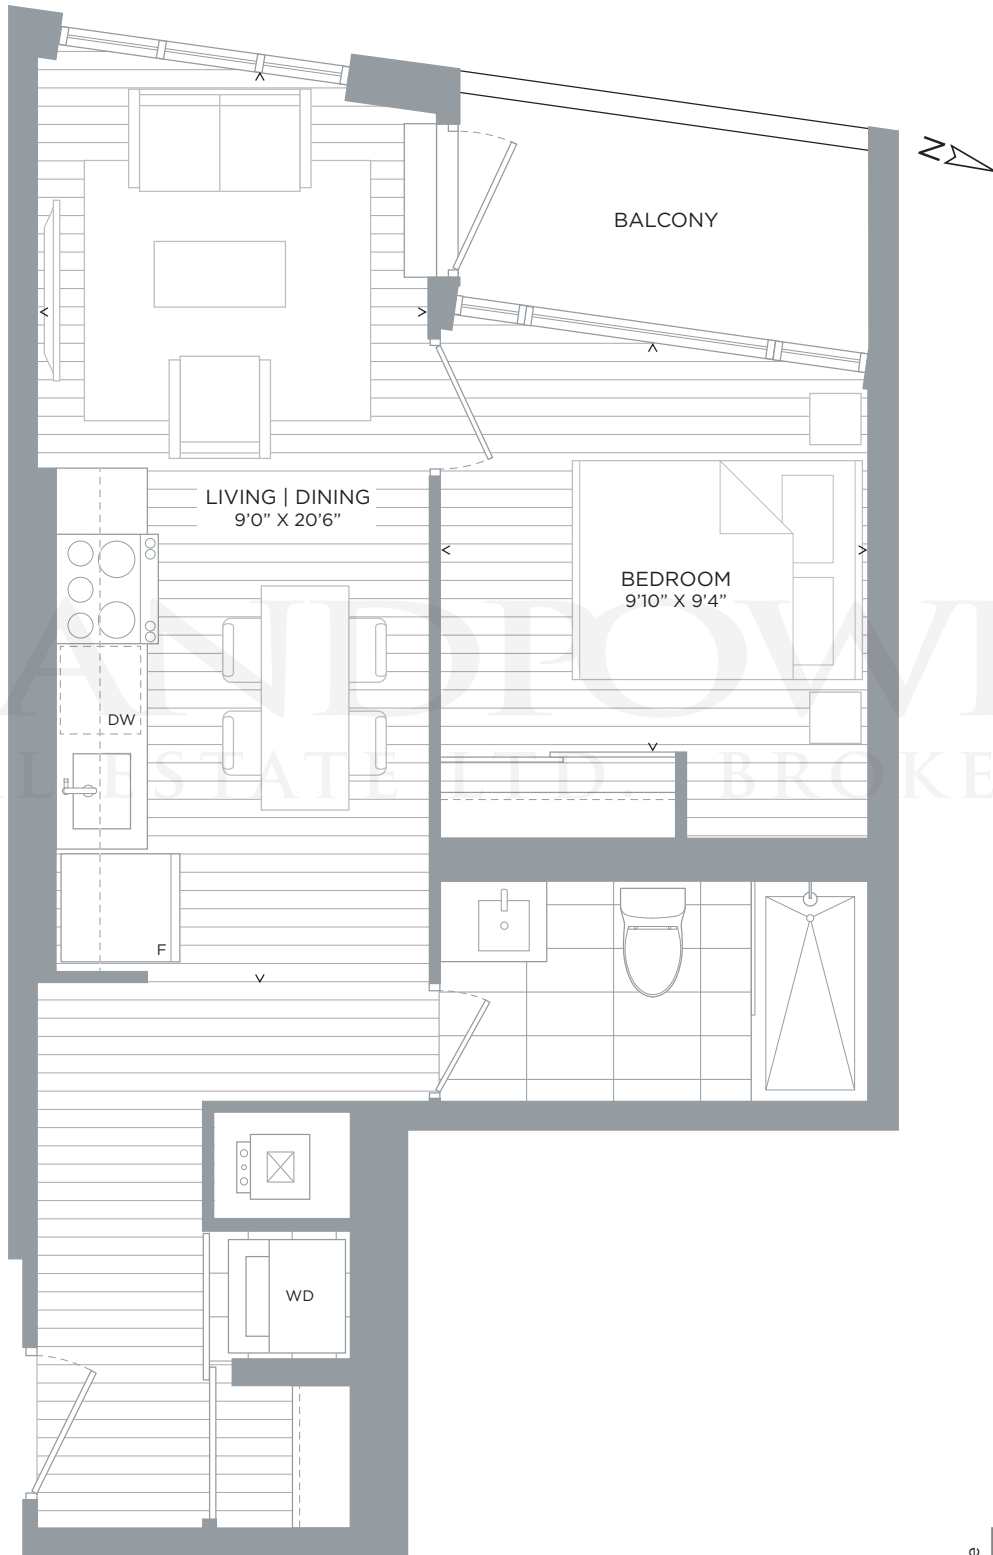

302
ONE BEDROOM

505 SF

LANDFLOWER
REAL ESTATE LTD. BROKERAGE

PENTHOUSE
LEVEL 13

LEVELS 5-12

LEVEL 3

Bayview Avenue

304
ONE BEDROOM
655 SF

LEVEL 3

Bayview Avenue

503-1203
ONE BEDROOM + FLEX

602 SF

LANDPOWER
REAL ESTATE LTD. BROKERAGE

501-1201
ONE BEDROOM + FLEX

603 SF

PENTHOUSE
LEVEL 13

LEVELS 5-12

Bayview Avenue

301
ONE BEDROOM + FLEX

708 SF

LANDPOWER
REAL ESTATE LTD. BROKERAGE

303
ONE BEDROOM + DEN

771 SF

514-1214
TWO BEDROOM

649 SF

LANDPOWER
REAL ESTATE INC. BROKERAGE

PENTHOUSE
LEVEL 13

LEVELS 5-12

LEVEL 3

Bayview Avenue

311 | 510-1210 | 1309
TWO BEDROOM

729 SF