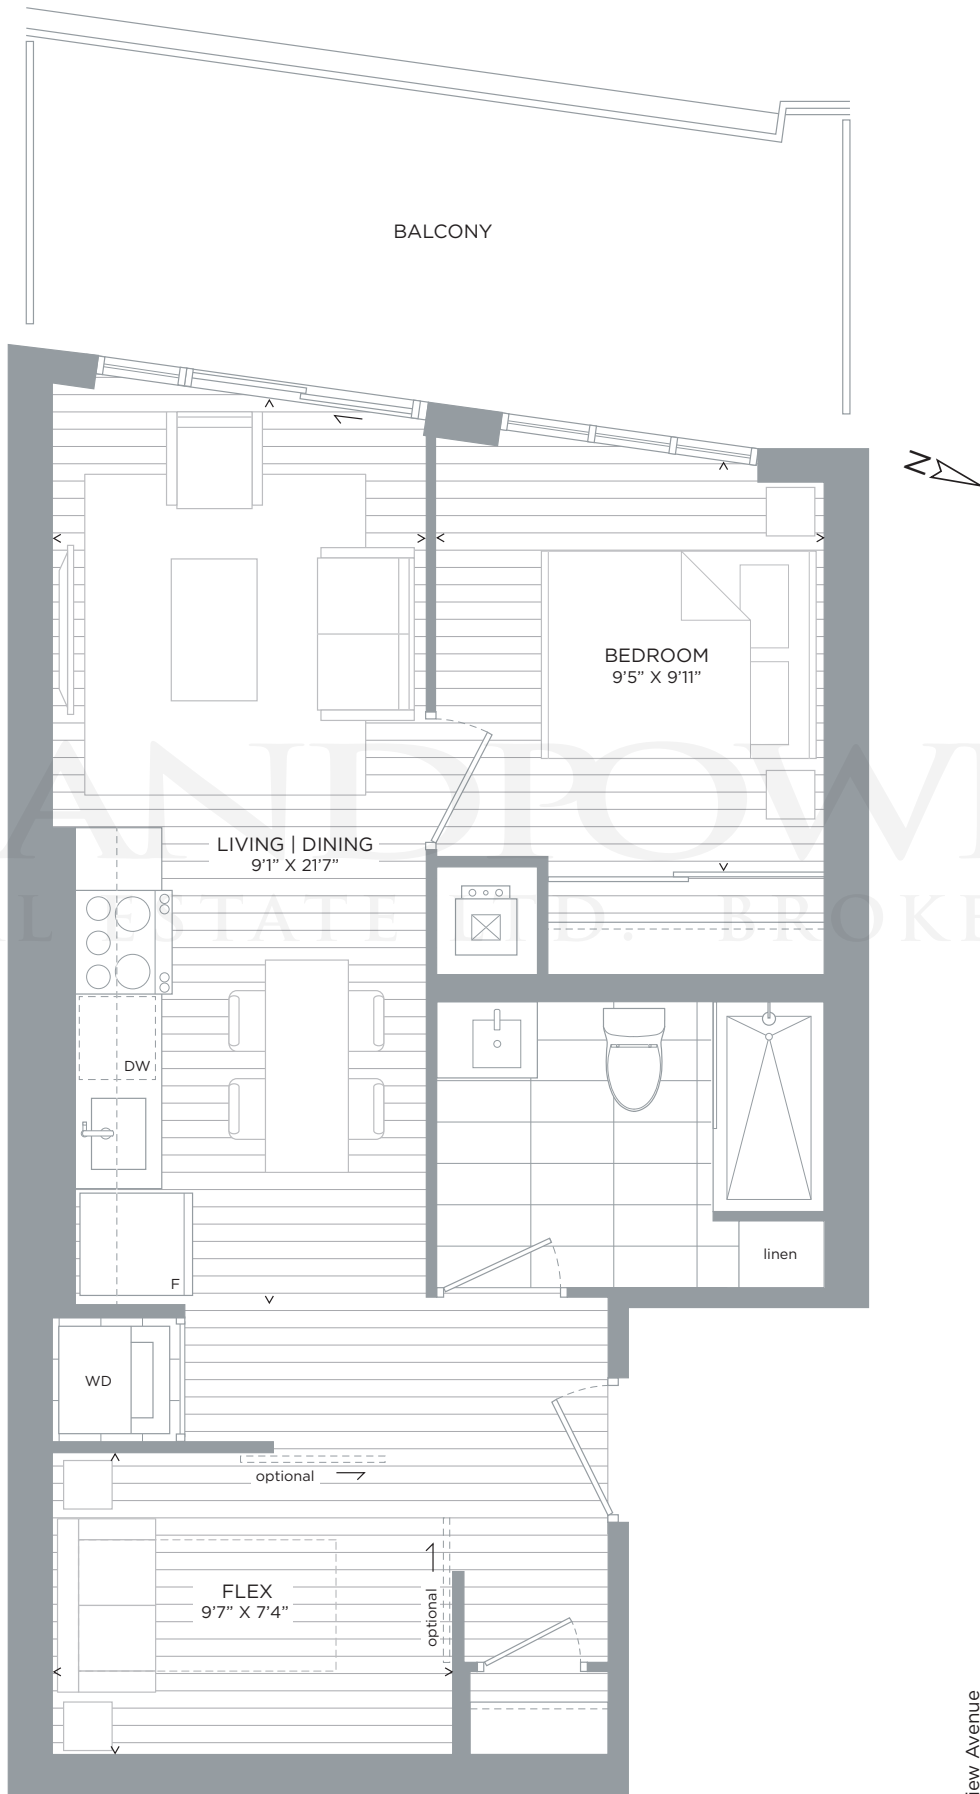

302
ONE BEDROOM

505 SF

LANDFLOWER
REAL ESTATE LTD. BROKERAGE

PENTHOUSE
LEVEL 13

LEVELS 5-12

LEVEL 3

Bayview Avenue

304
ONE BEDROOM
655 SF

LEVEL 3

Bayview Avenue

503-1203
ONE BEDROOM + FLEX

602 SF

LANDPOWER
REAL ESTATE LTD. BROKERAGE

501-1201
ONE BEDROOM + FLEX

603 SF

PENTHOUSE
LEVEL 13

LEVELS 5-12

Bayview Avenue

301
ONE BEDROOM + FLEX

708 SF

LANDPOWER
REAL ESTATE LTD. BROKERAGE

303
ONE BEDROOM + DEN

771 SF

514-1214
TWO BEDROOM

649 SF

LANDPOWER
REAL ESTATE INC. BROKERAGE

PENTHOUSE
LEVEL 13

LEVELS 5-12

LEVEL 3

Bayview Avenue

311 | 510-1210 | 1309
TWO BEDROOM

729 SF