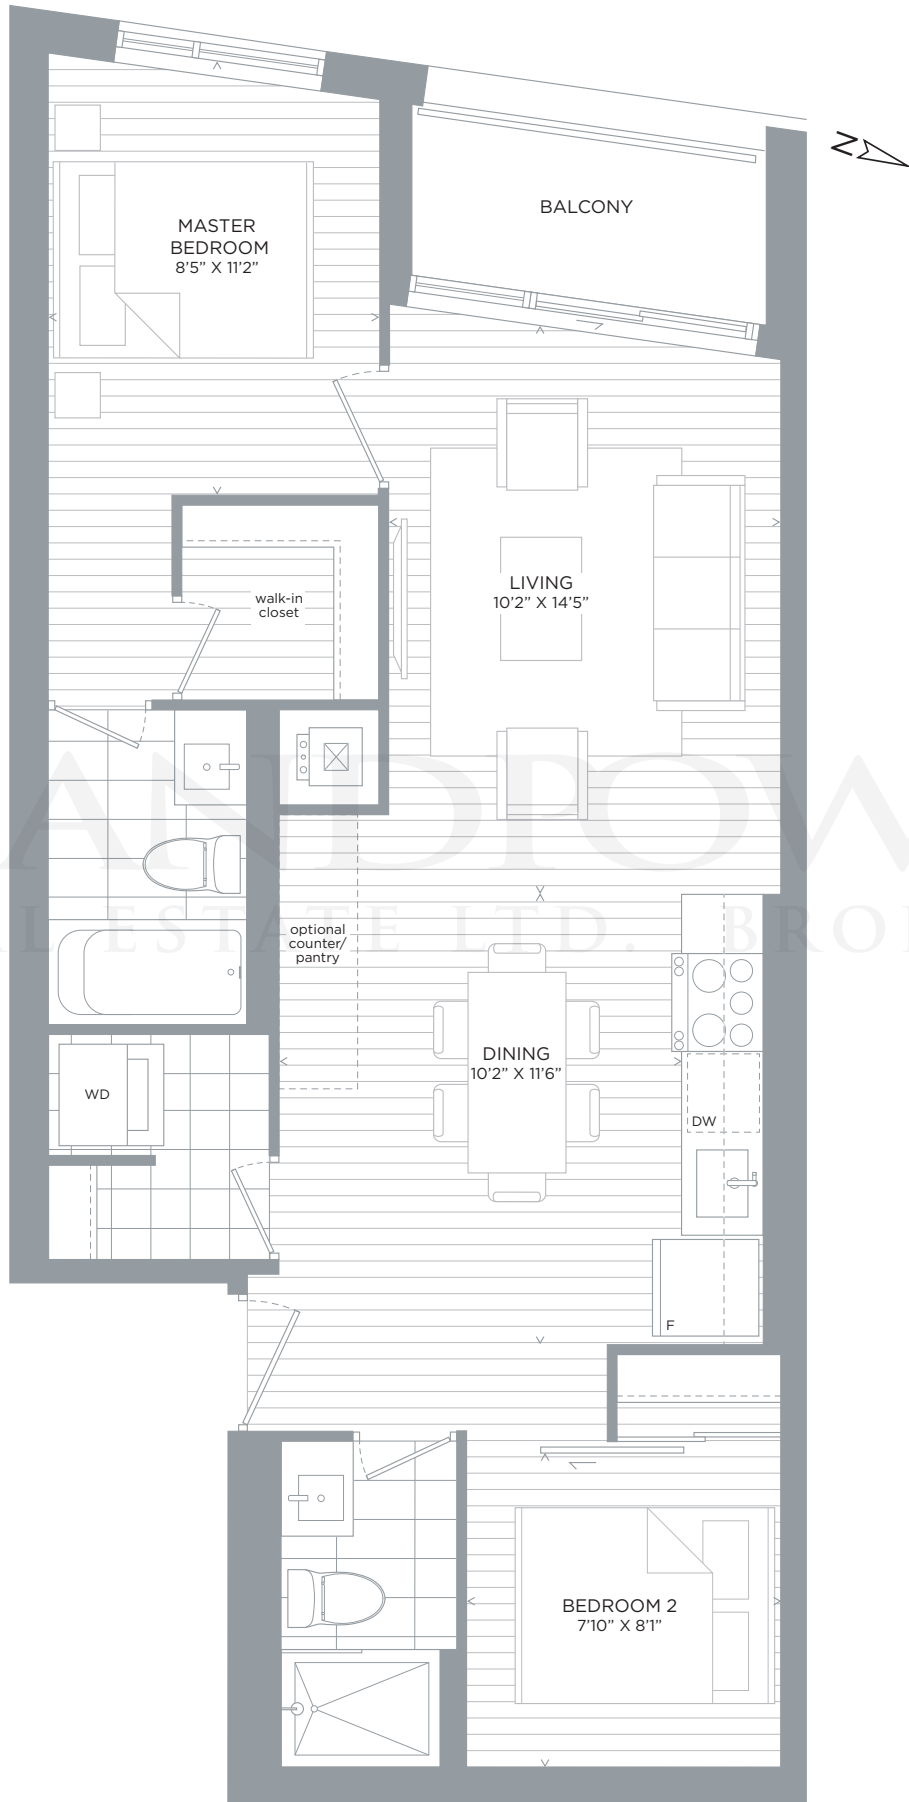

LEVELS 5-12

Bayview Avenue

301
ONE BEDROOM + FLEX

708 SF

LANDPOWER
REAL ESTATE LTD. BROKERAGE

303
ONE BEDROOM + DEN

771 SF

514-1214
TWO BEDROOM

649 SF

LANDPOWER
REAL ESTATE INC. BROKERAGE

PENTHOUSE
LEVEL 13

LEVELS 5-12

LEVEL 3

Bayview Avenue

311 | 510-1210 | 1309
TWO BEDROOM

729 SF

LANDFLOWER
REAL ESTATE LTD. BROKERAGE

PENTHOUSE
LEVEL 13

LEVELS 5-12

LEVEL 3

Bayview Avenue

PENTHOUSE
LEVEL 13

LEVELS 5-12

LEVEL 3

Bayview Avenue

315
TWO BEDROOM
755 SF

LANE DOWNER
REAL ESTATE LTD. BROKERAGE

502-1202
TWO BEDROOM
820 SF

307 | 506-1206 | 1305
TWO BEDROOM

846 SF

All sizes and specifications are subject to change without notice. E.&O.E.