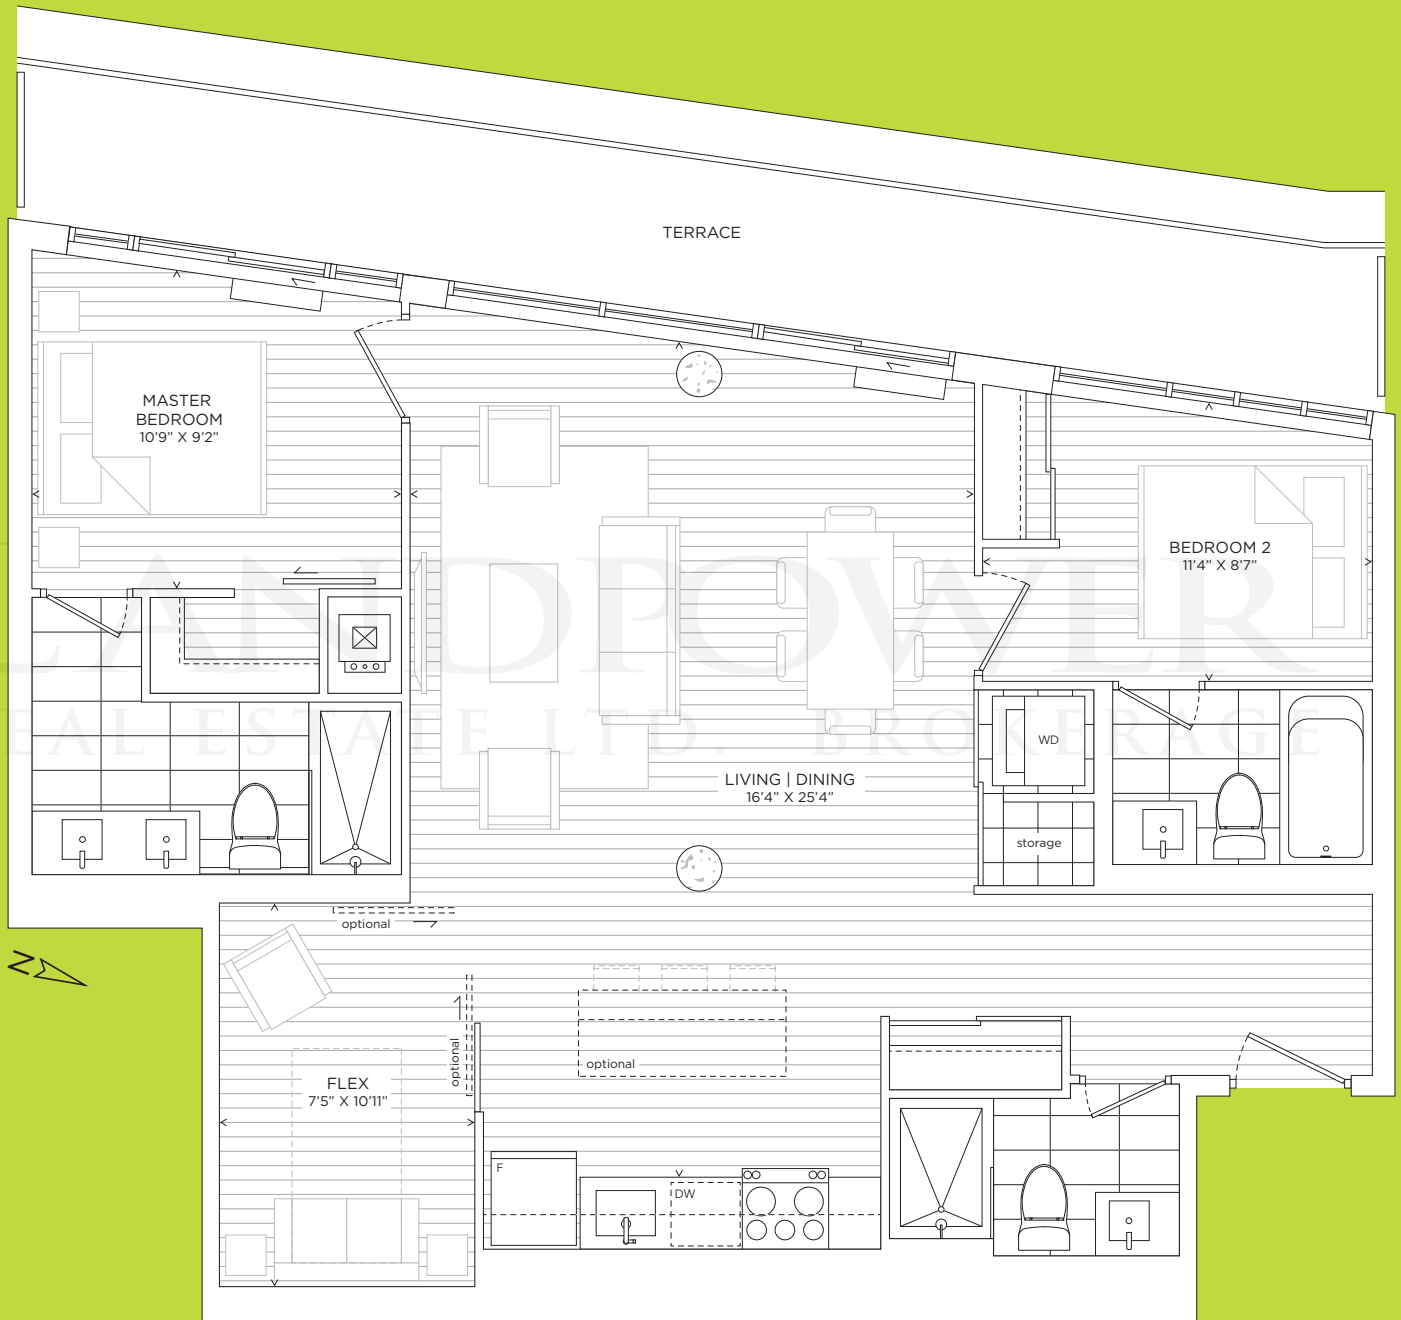

LEVEL 3

Bayview Avenue

312 | 511-1211 | 1310
TWO BEDROOM + DEN

812 SF

LANDFLOWER
REAL ESTATE LTD. BROKERAGE

PENTHOUSE
LEVEL 13

LEVELS 5-12

LEVEL 3

Bayview Avenue

1301
TWO BEDROOM + FLEX
1,065 SF

314 | 513-1213
TWO BEDROOM + DEN

1,137 SF

LANNIPPOWVER
REAL ESTATE BROKERAGE

1302
TWO BEDROOM + FLEX

1,140 SF

PENTHOUSE
LEVEL 13

Bayview Avenue

COMBINED SUITE
THREE BEDROOM + FLEX

1,766 SF

LEVEL 11

Bayview Avenue

THE BENNETT
ON BAYVIEW