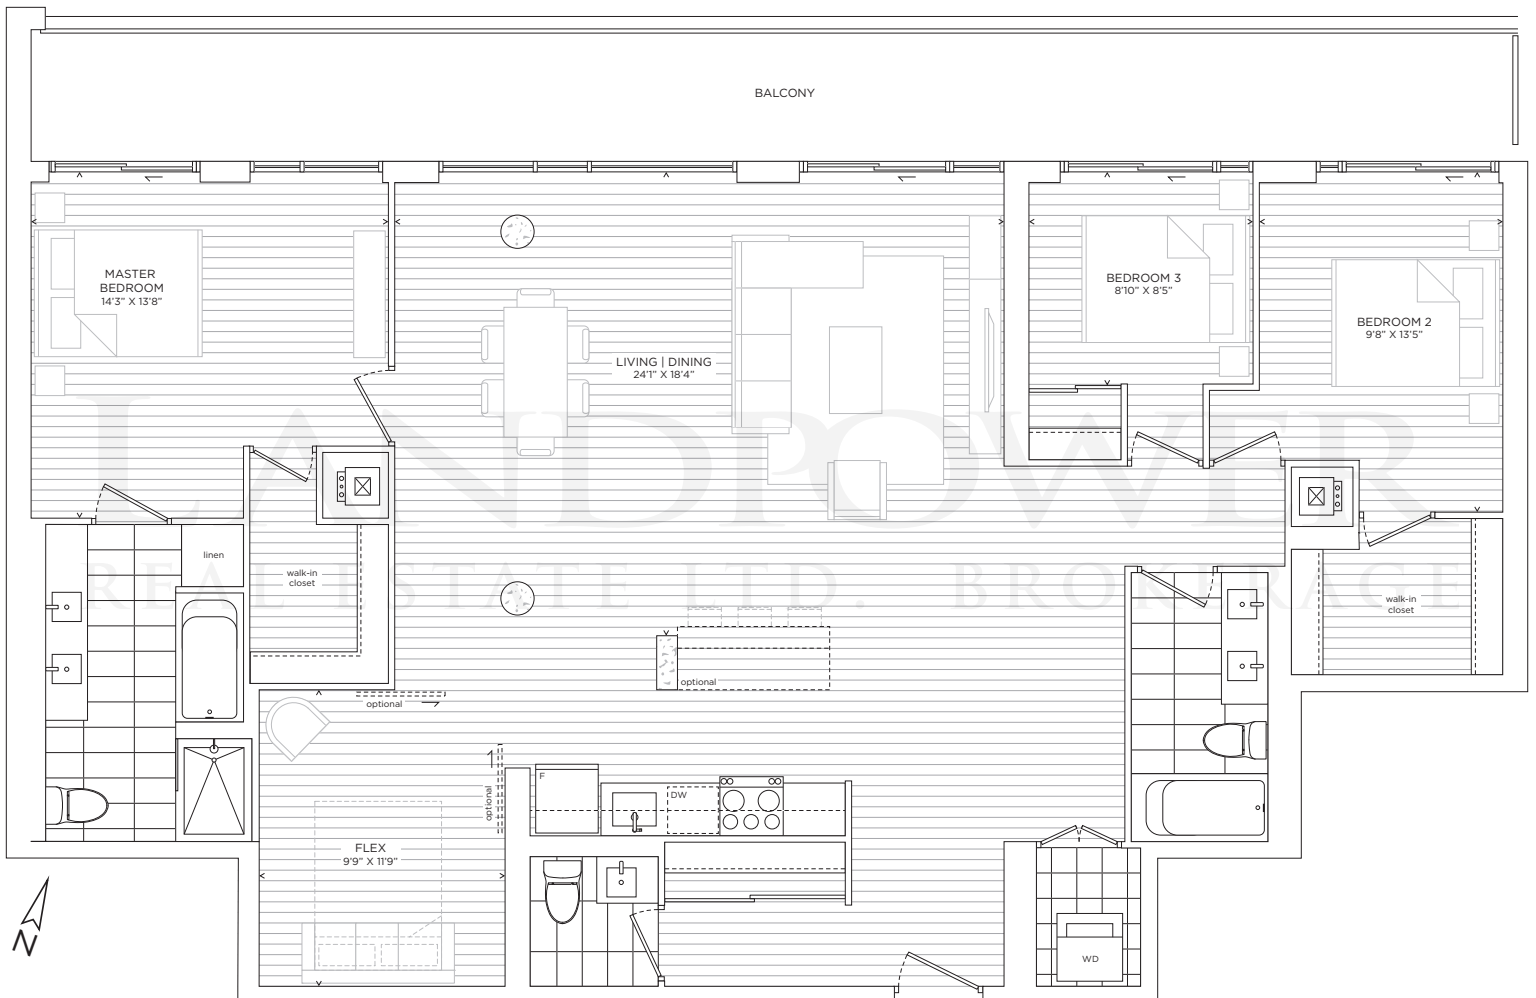

Bayview Avenue

1301
TWO BEDROOM + FLEX
1,065 SF

314 | 513-1213
TWO BEDROOM + DEN

1,137 SF

LANNIPPOWVER
REAL ESTATE BROKERAGE

1302
TWO BEDROOM + FLEX

1,140 SF

PENTHOUSE
LEVEL 13

Bayview Avenue

COMBINED SUITE
THREE BEDROOM + FLEX

1,766 SF

LEVEL 11

Bayview Avenue

THE BENNETT
ON BAYVIEW