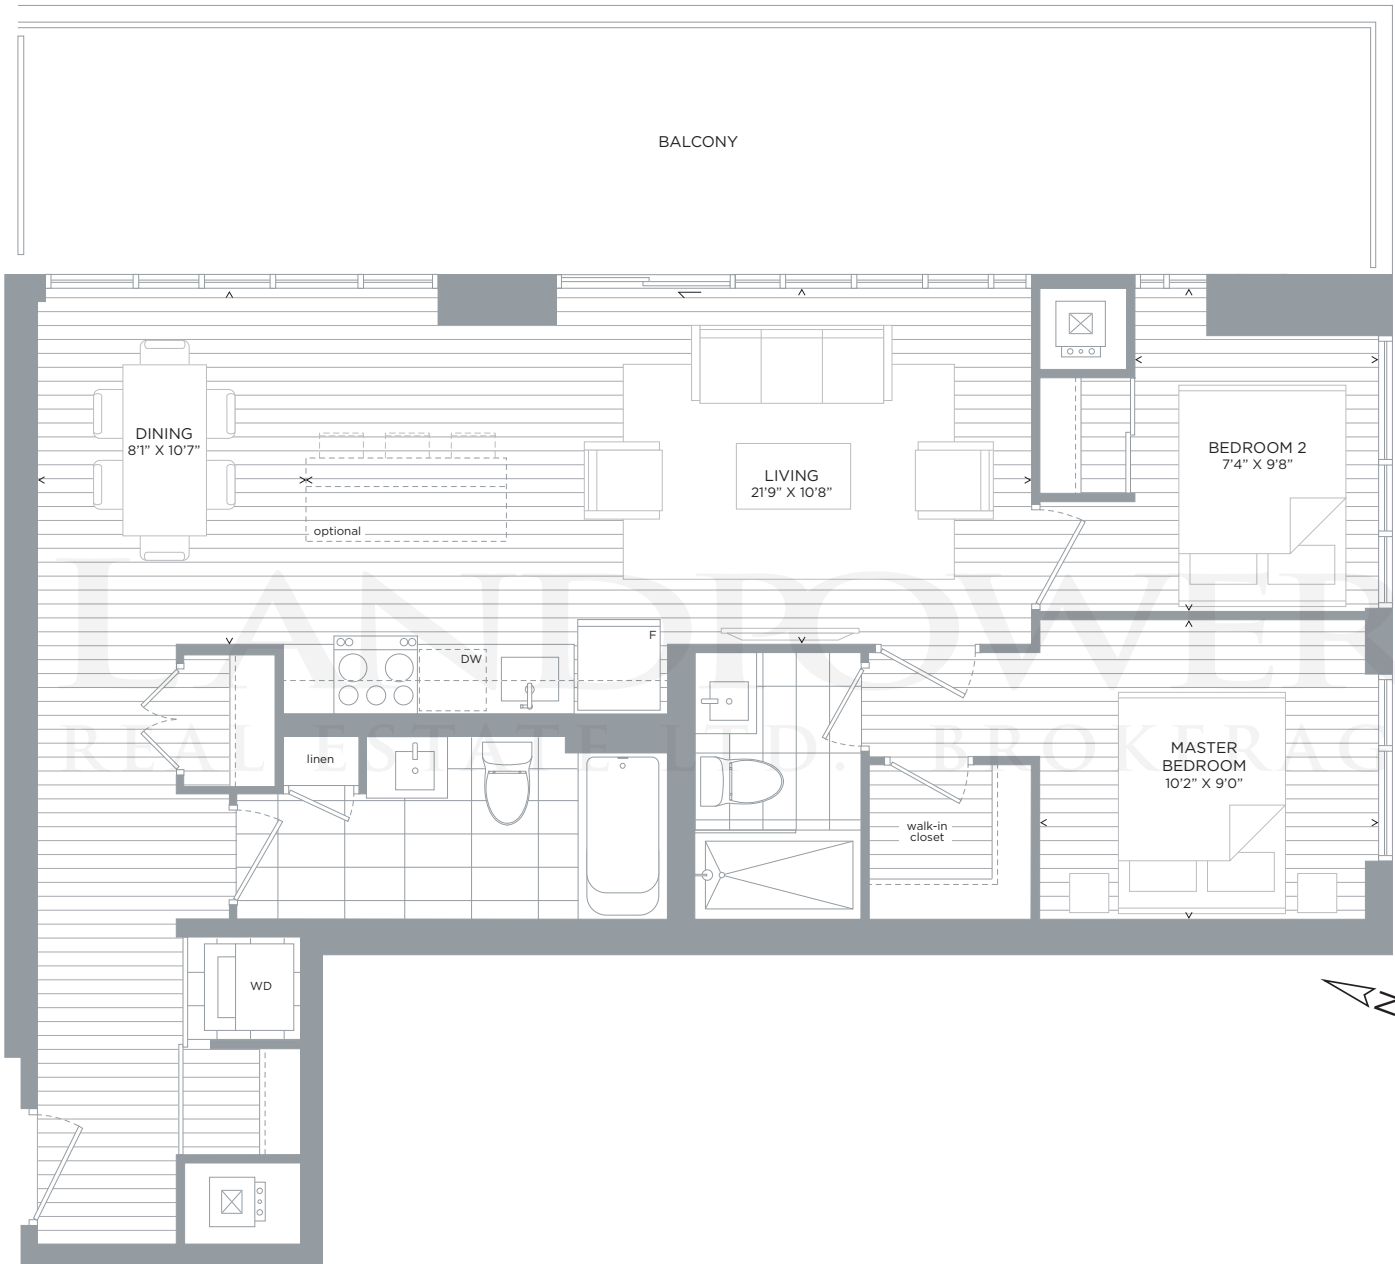

1312
TWO BEDROOM
891 SF

PENTHOUSE
LEVEL 13

Bayview Avenue

310 | 509-1209 | 1308
TWO BEDROOM

910 SF

All sizes and specifications are subject to change without notice. E.&O.E.

PENTHOUSE
LEVEL 13

LEVELS 5-12

LEVEL 3

Bayview Avenue

312 | 511-1211 | 1310
TWO BEDROOM + DEN

812 SF

LANDFLOWER
REAL ESTATE LTD. BROKERAGE

PENTHOUSE
LEVEL 13

LEVELS 5-12

LEVEL 3

Bayview Avenue

1301
TWO BEDROOM + FLEX
1,065 SF

314 | 513-1213
TWO BEDROOM + DEN

1,137 SF

LANNIPPOWVER
REAL ESTATE BROKERAGE

1302
TWO BEDROOM + FLEX

1,140 SF

PENTHOUSE
LEVEL 13