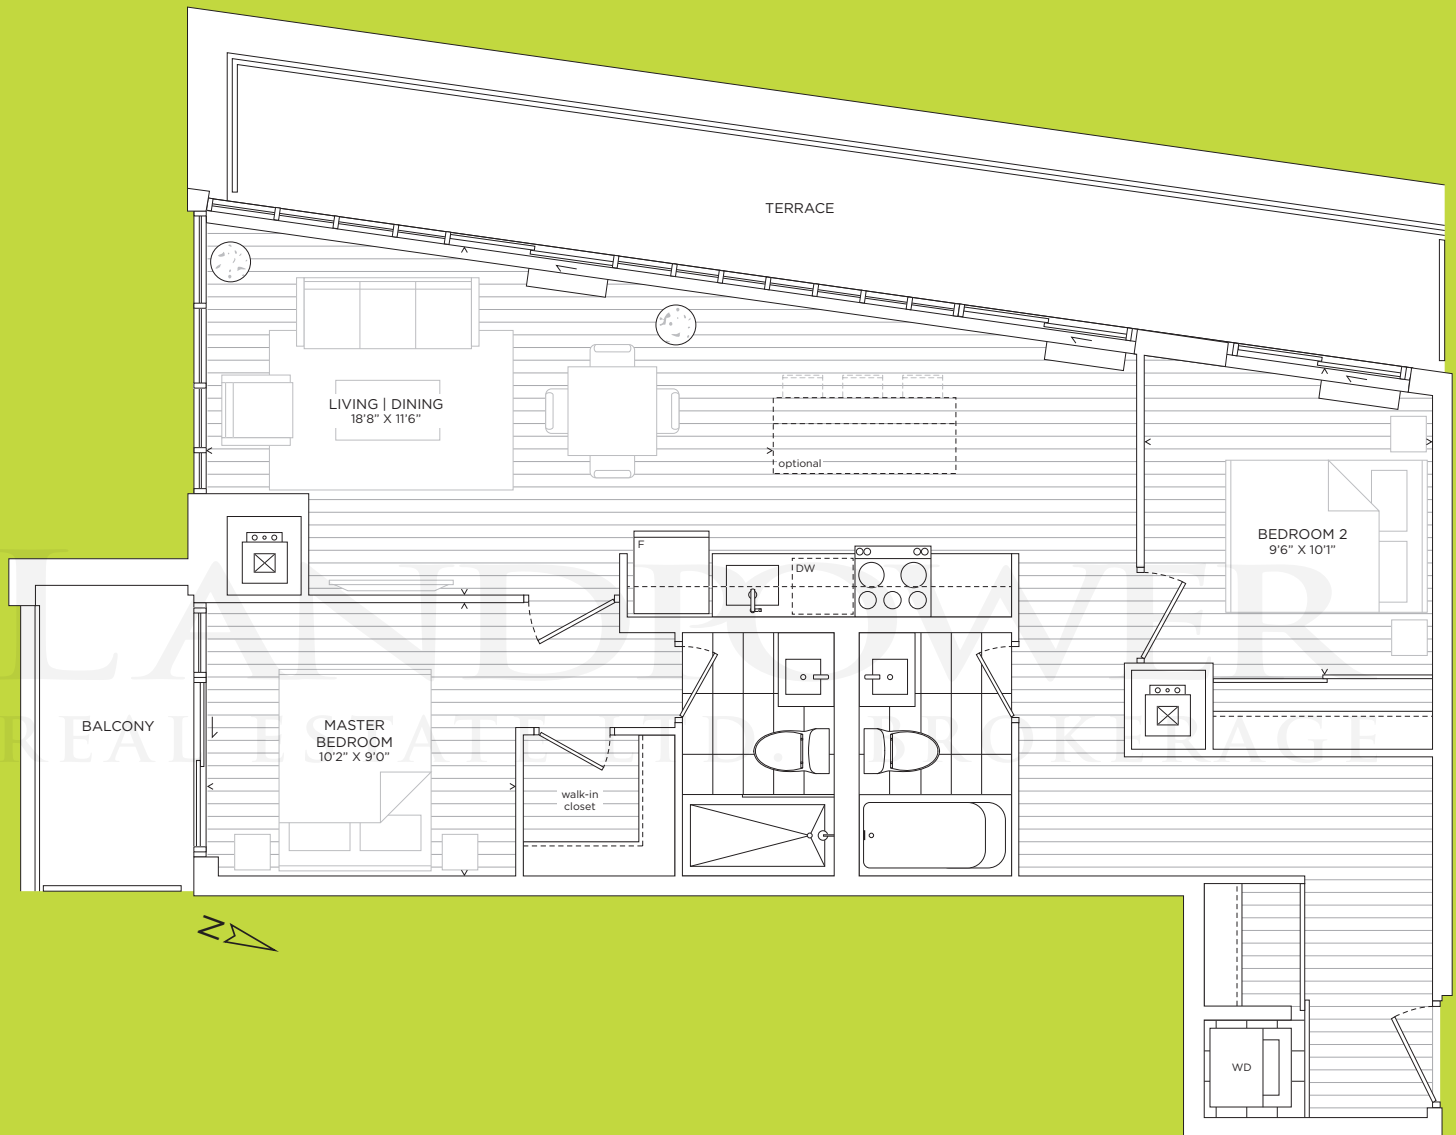

Bayview Avenue

315
TWO BEDROOM
755 SF

LANE DOWNER
REAL ESTATE LTD. BROKERAGE

502-1202
TWO BEDROOM
820 SF

307 | 506-1206 | 1305
TWO BEDROOM

846 SF

All sizes and specifications are subject to change without notice. E.&O.E.

1312
TWO BEDROOM
891 SF

PENTHOUSE
LEVEL 13

Bayview Avenue

310 | 509-1209 | 1308
TWO BEDROOM

910 SF

All sizes and specifications are subject to change without notice. E.&O.E.

PENTHOUSE
LEVEL 13

LEVELS 5-12