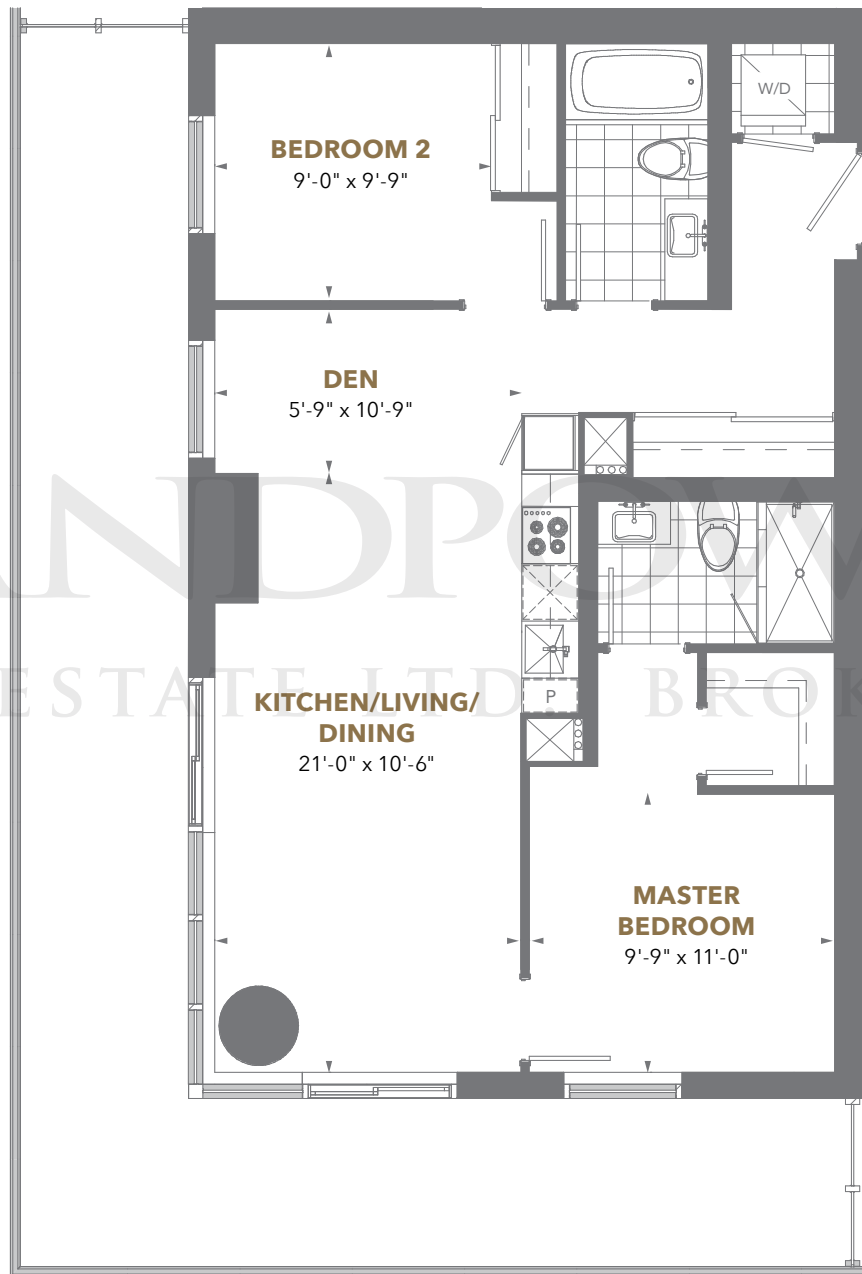

Suite Area: 646 sq. ft.

Balcony Area: 137 - 155 sq. ft.

LANDPOWER
REAL ESTATE LTD. BROKERAGE

Floors 8 to 34

PINNACLEONEYONGE.CA

THE PRESTIGE

PINNACLE ONE YONGE

Residence 02

2 Bedroom + Den

Suite Area: 881 sq. ft.

Balcony Area: 334 - 466 sq. ft.

LANDPARK REAL ESTATE LTD. BROKERAGE

Floors 8 to 34

PINNACLEONEYONGE.CA

THE PRESTIGE

PINNACLE ONE YONGE