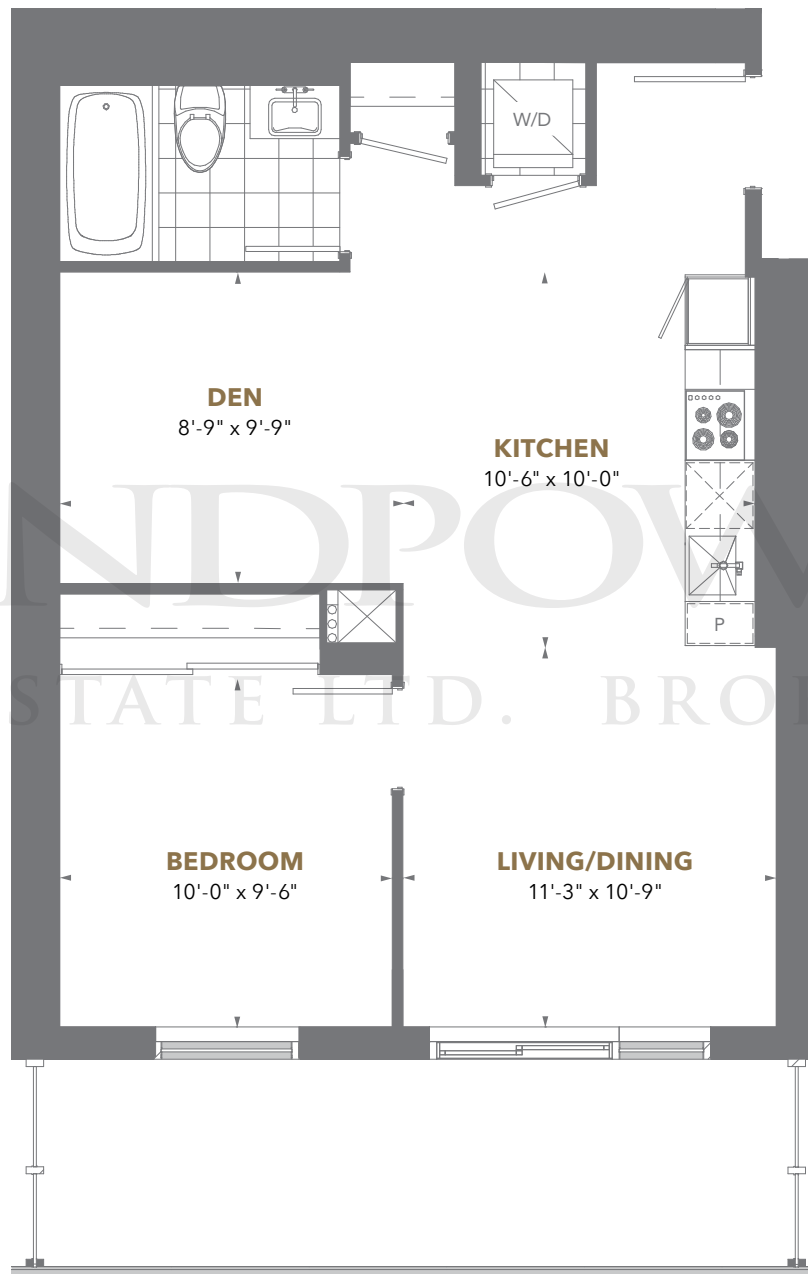

THE PRESTIGE

PINNACLE ONE YONGE

Residence 10

1 Bedroom + Den

Suite Area: 643 sq. ft.

Balcony Area: 154 - 157 sq. ft.

Floors 8 to 34

PINNACLEONEYONGE.CA