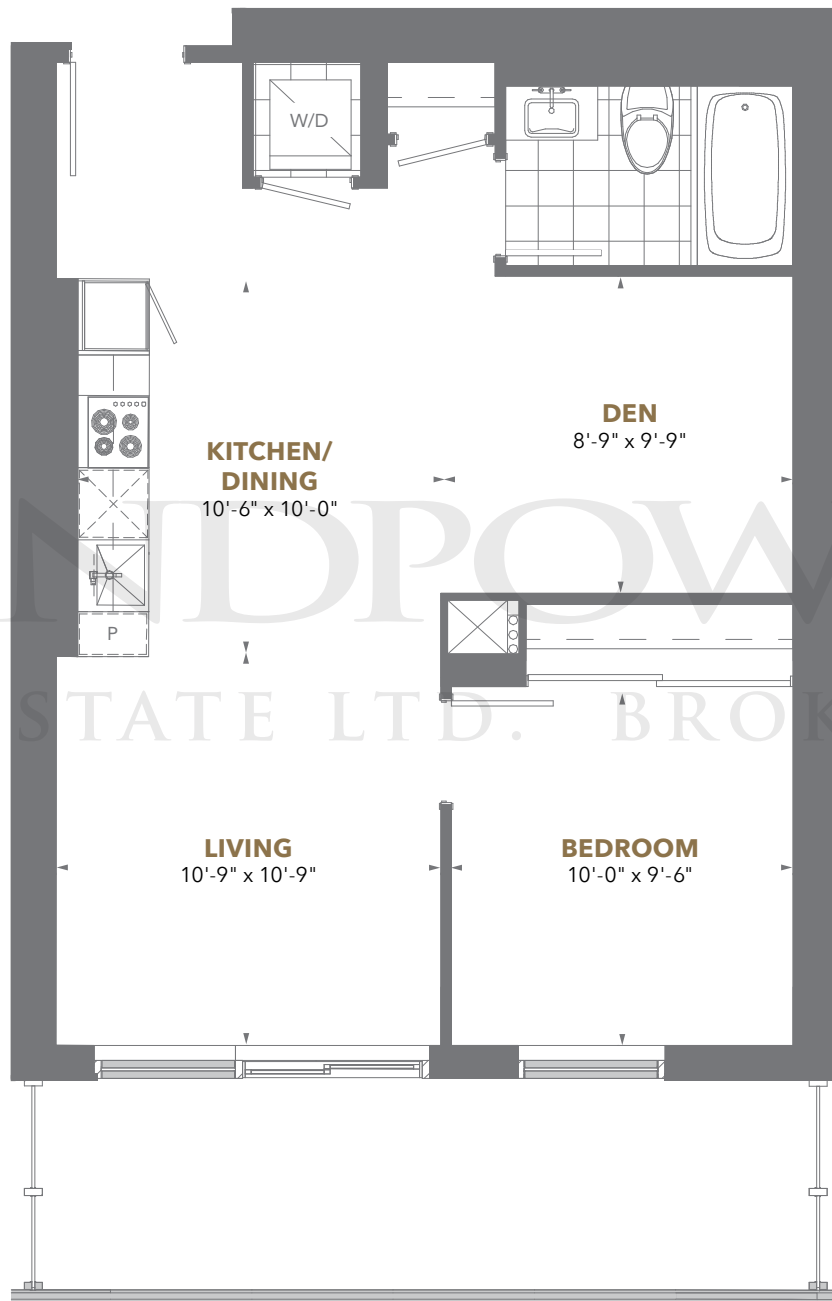

THE
PRESTIGE

PINNACLE ONE YONGE

TRUDOR
REAL ESTATE BROKERAGE

PINNACLE
ONE YONGE

THE PRESTIGE

PINNACLE ONE YONGE

Residence 01

1 Bedroom + Den

Suite Area: 646 sq. ft.

Balcony Area: 137 - 155 sq. ft.

LANDPOWER
REAL ESTATE LTD. BROKERAGE

Floors 8 to 34

PINNACLEONEYONGE.CA

THE PRESTIGE

PINNACLE ONE YONGE

Residence 02

2 Bedroom + Den

Suite Area: 881 sq. ft.

Balcony Area: 334 - 466 sq. ft.

LANDPARK REAL ESTATE LTD. BROKERAGE

Floors 8 to 34

PINNACLEONEYONGE.CA

THE PRESTIGE

PINNACLE ONE YONGE