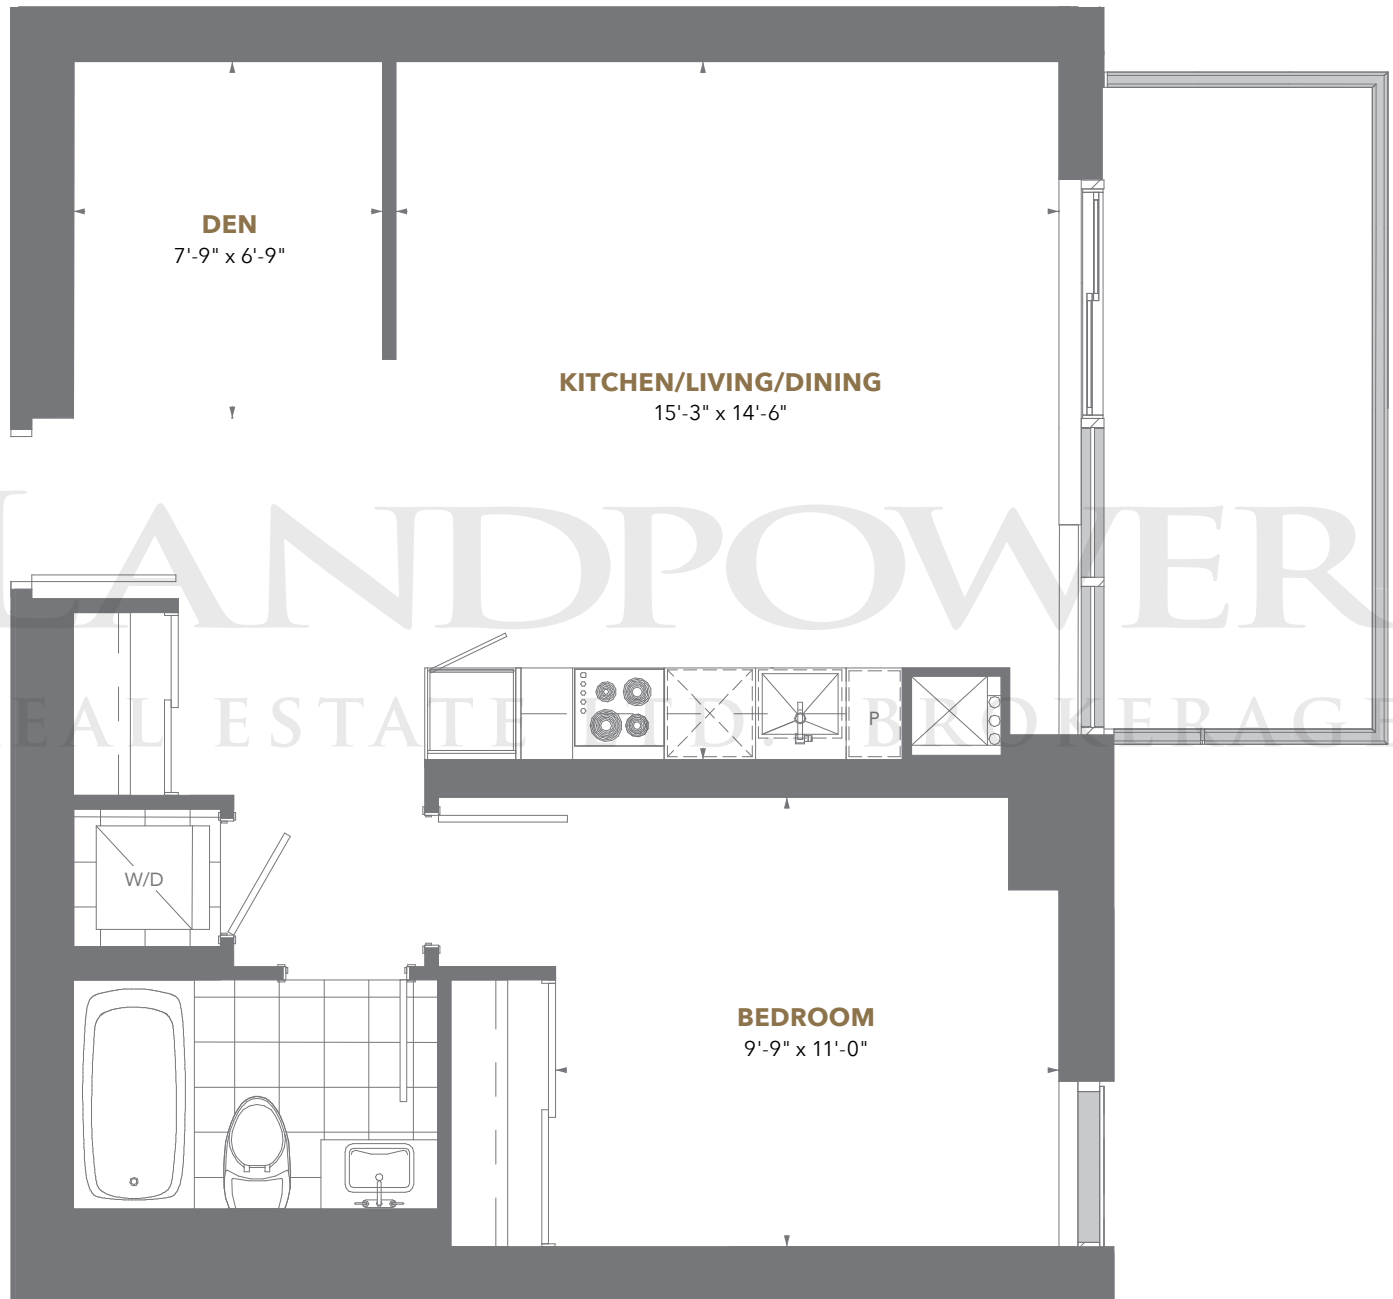

Floors 38 to 54

THE PRESTIGE

PINNACLE ONE YONGE

Residence 08

1 Bedroom + Den

Suite Area: 649 sq. ft.

Balcony Area: 83 sq. ft.

Floors 8 to 34