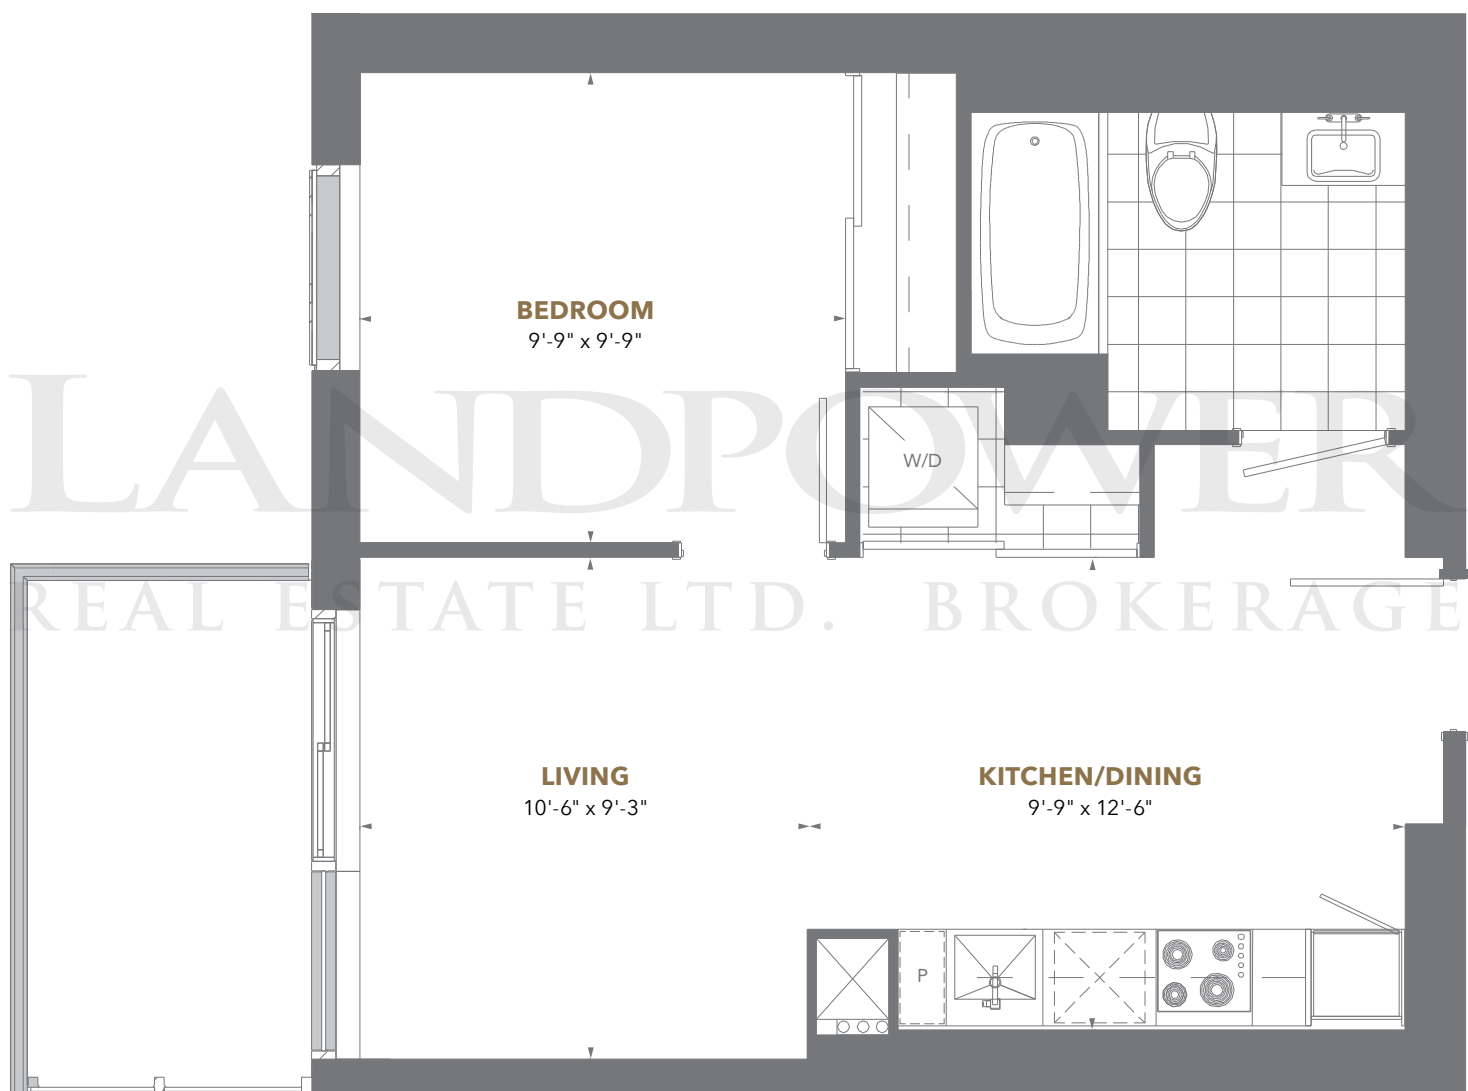

THE PRESTIGE

PINNACLE ONE YONGE

Residence 03

1 Bedroom

Suite Area: 518 sq. ft.
Balcony Area: 69 sq. ft.

Floors 8 to 34

Floors 38 to 54

PINNACLEONEYONGE.CA