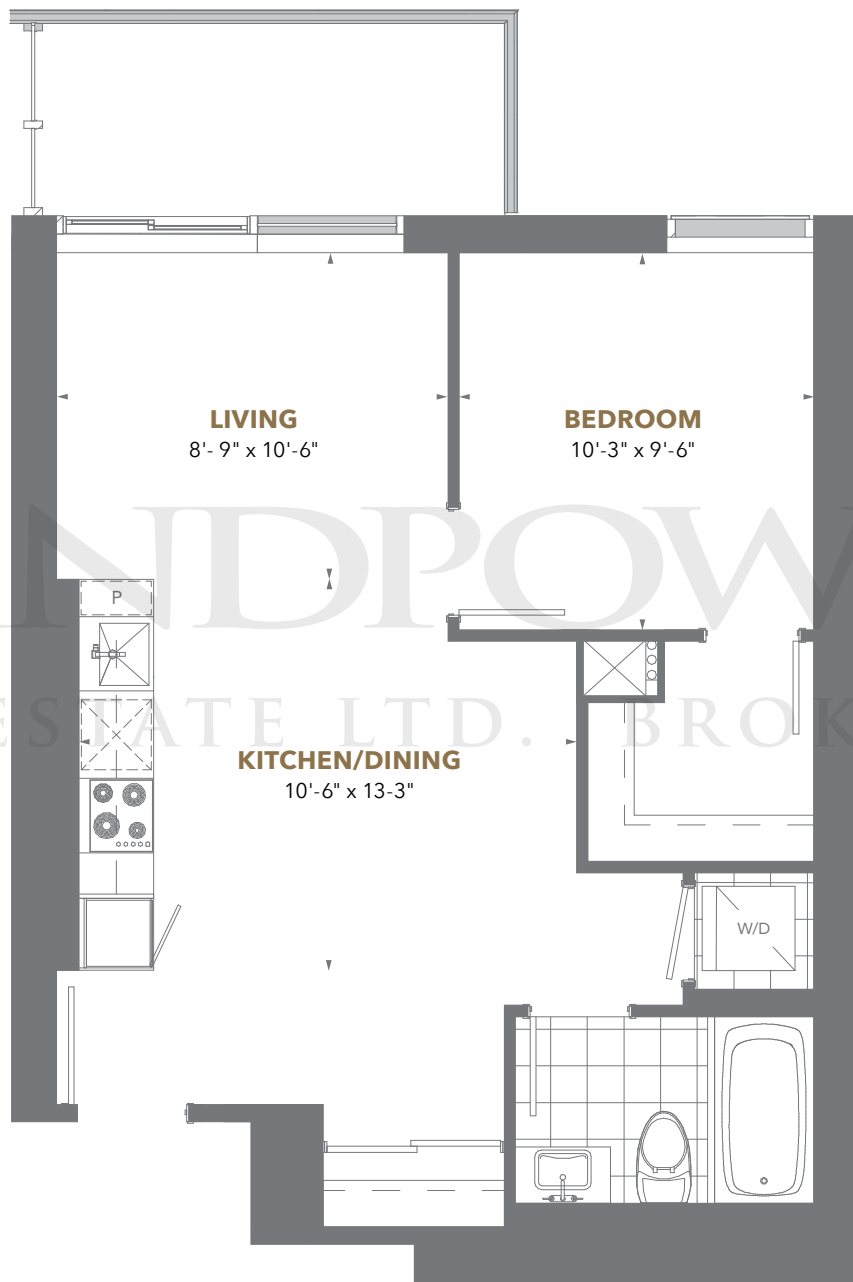

PINNACLEONEYONGE.CA

THE PRESTIGE

PINNACLE ONE YONGE

Residence 05

1 Bedroom

Suite Area: 586 sq. ft.
Balcony Area: 65 sq. ft.

LANDPOWER
REAL ESTATE LTD. BROKERAGE

Floors 38 to 41, 44 to 49, 52 to 54