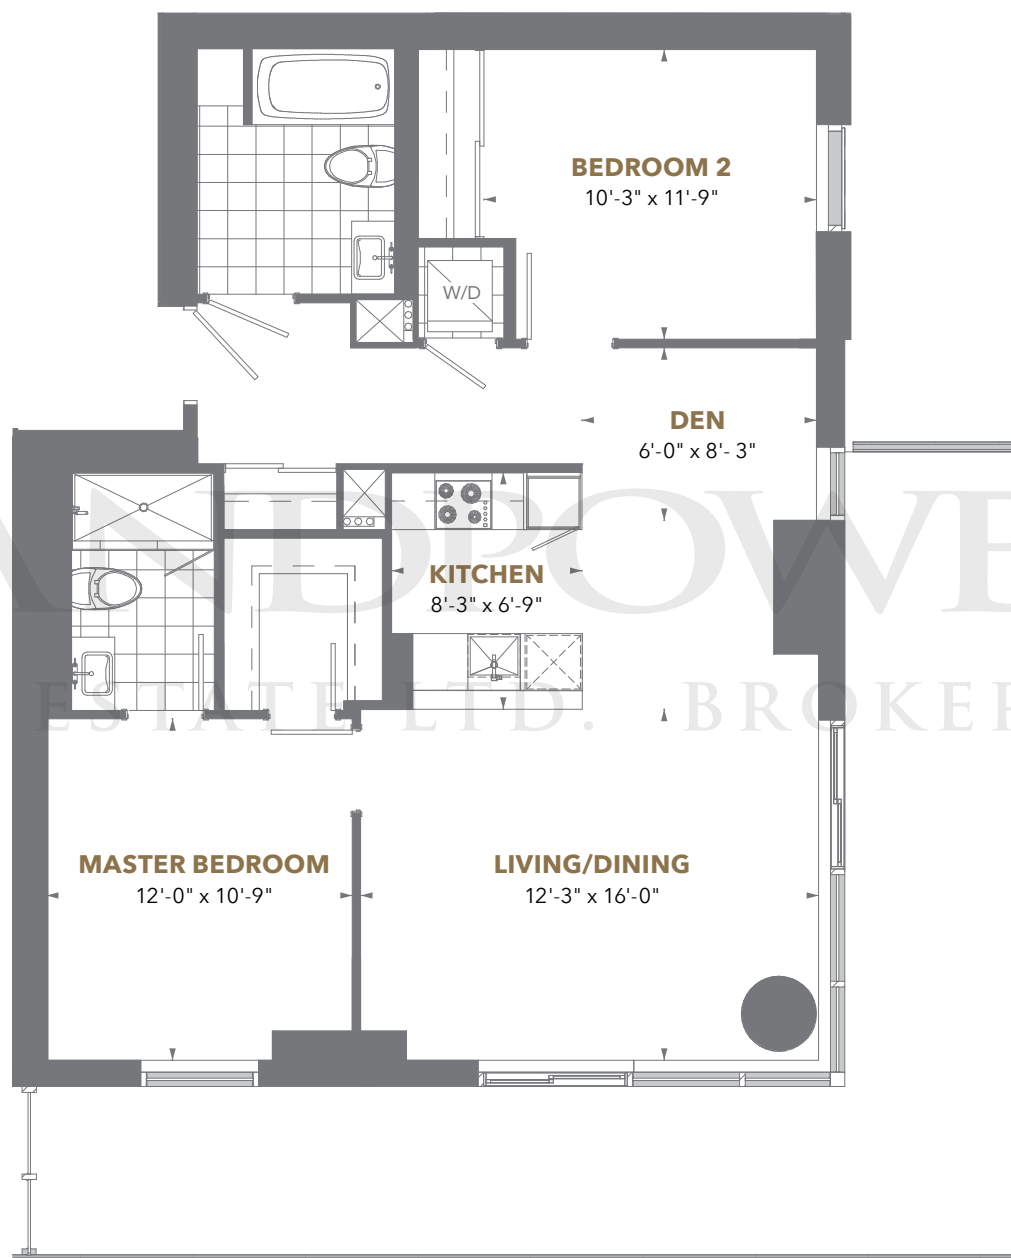

Floors 38 to 54

PINNACLEONEYONGE.CA

THE PRESTIGE

PINNACLE ONE YONGE

Residence 09

2 Bedroom + Den

Suite Area: 985 sq. ft.

Balcony Area: 314 - 397 sq. ft.