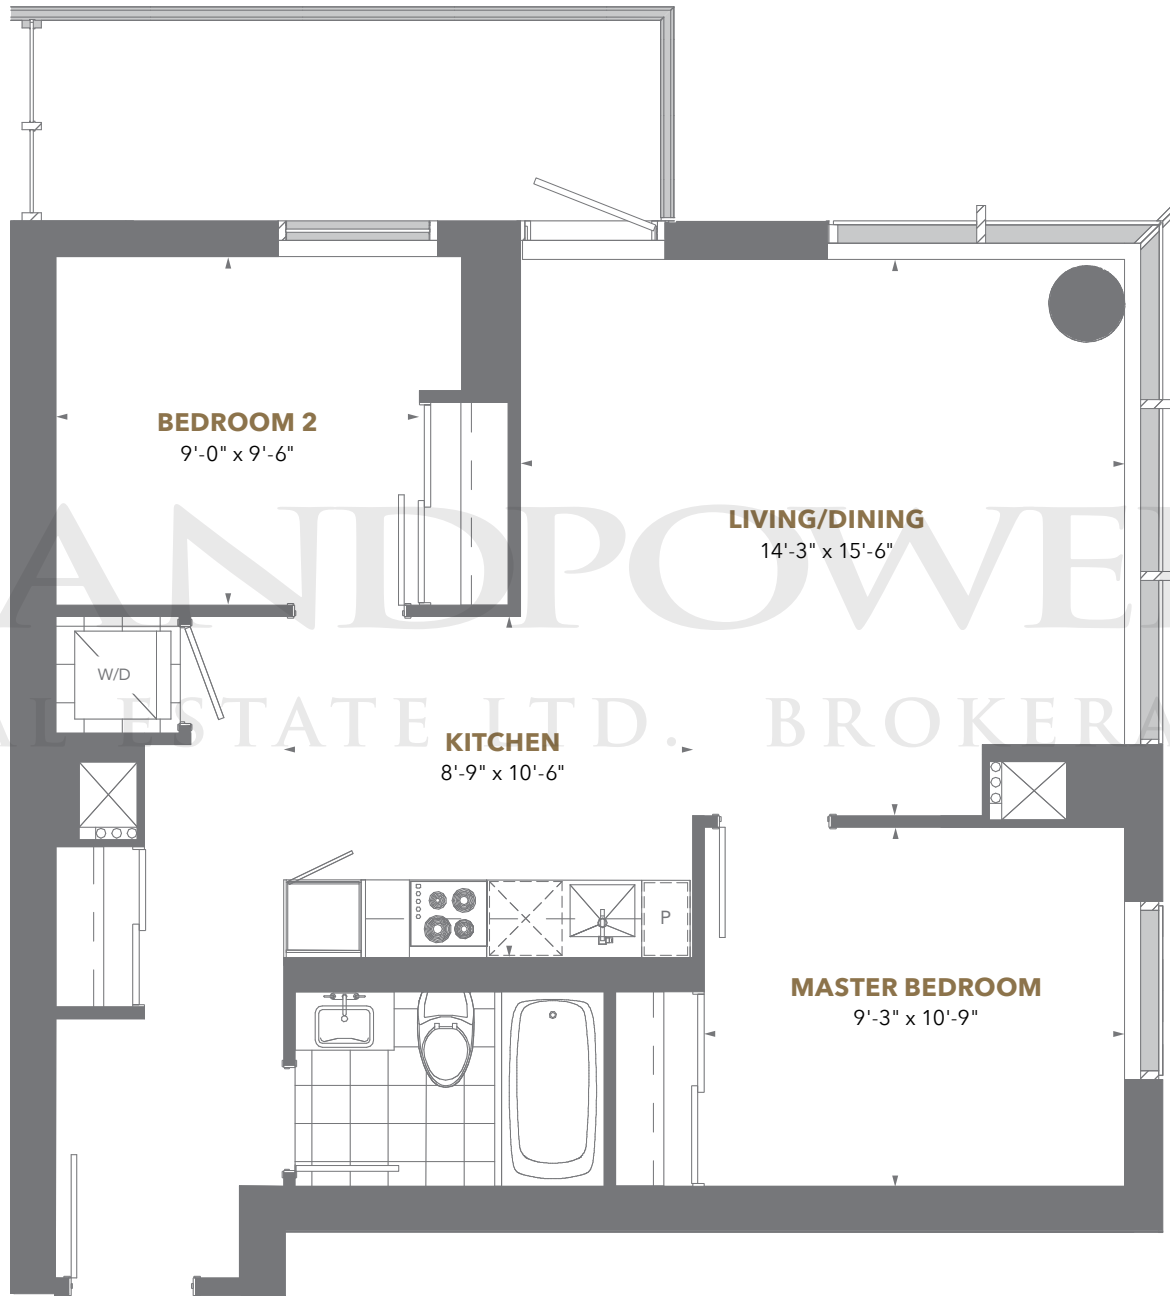

Floors 8 to 34

Floors 38 to 54

THE PRESTIGE

PINNACLE ONE YONGE

Residence 07

2 Bedroom

Suite Area: 759 sq. ft.
Balcony Area: 84 sq. ft.

Floors 8 to 34