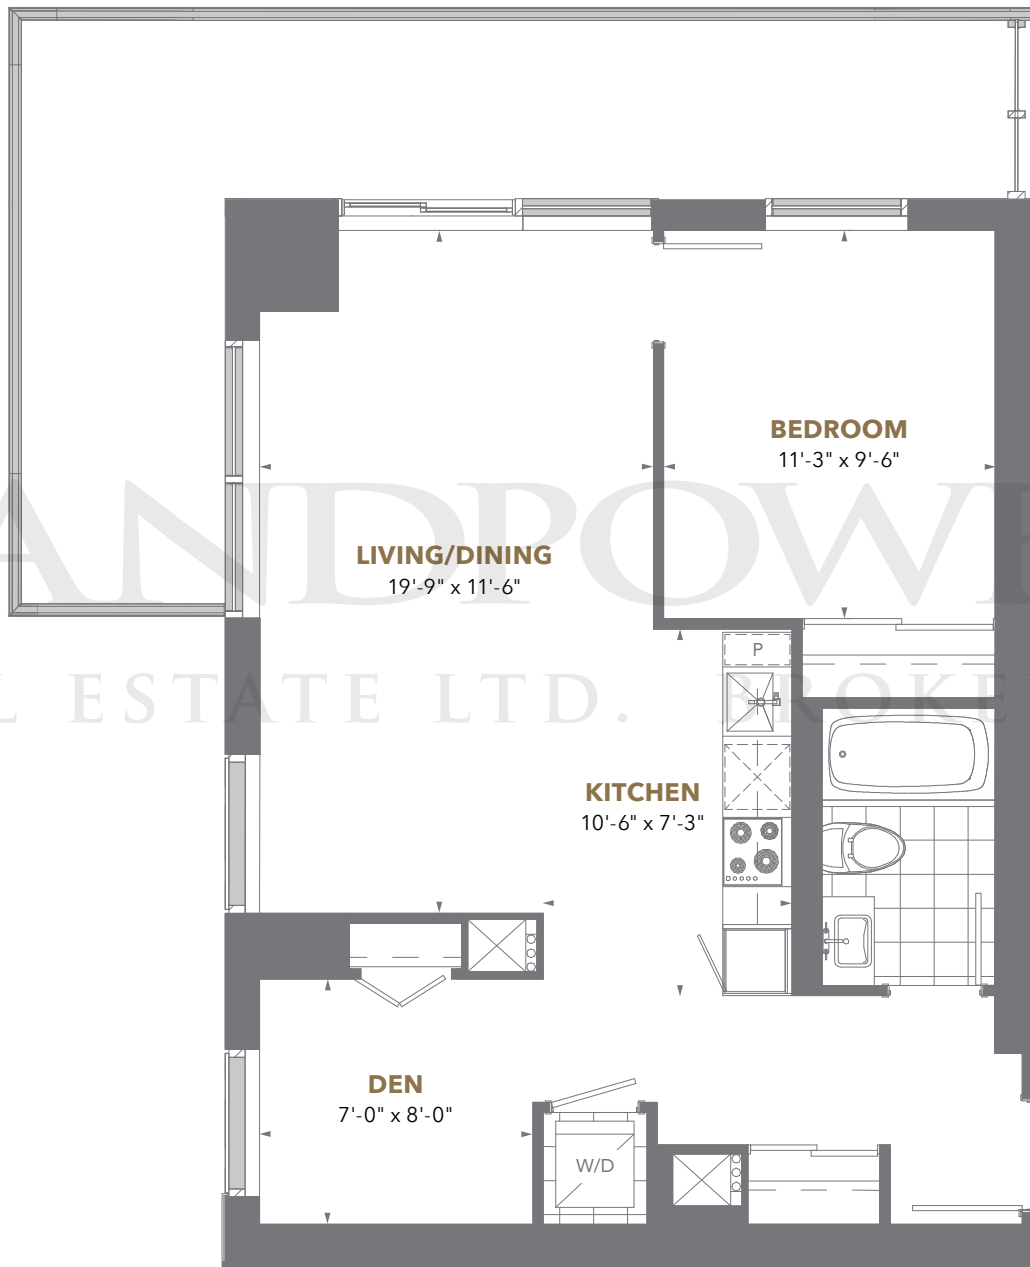

THE PRESTIGE

PINNACLE ONE YONGE

Residence 04

1 Bedroom + Den

Suite Area: 696 sq. ft.

Balcony Area: 217 sq. ft.

LANDPOWER REAL ESTATE LTD. BROKERAGE

Floors 8 to 34

Floors 38 to 54

PINNACLEONEYONGE.CA