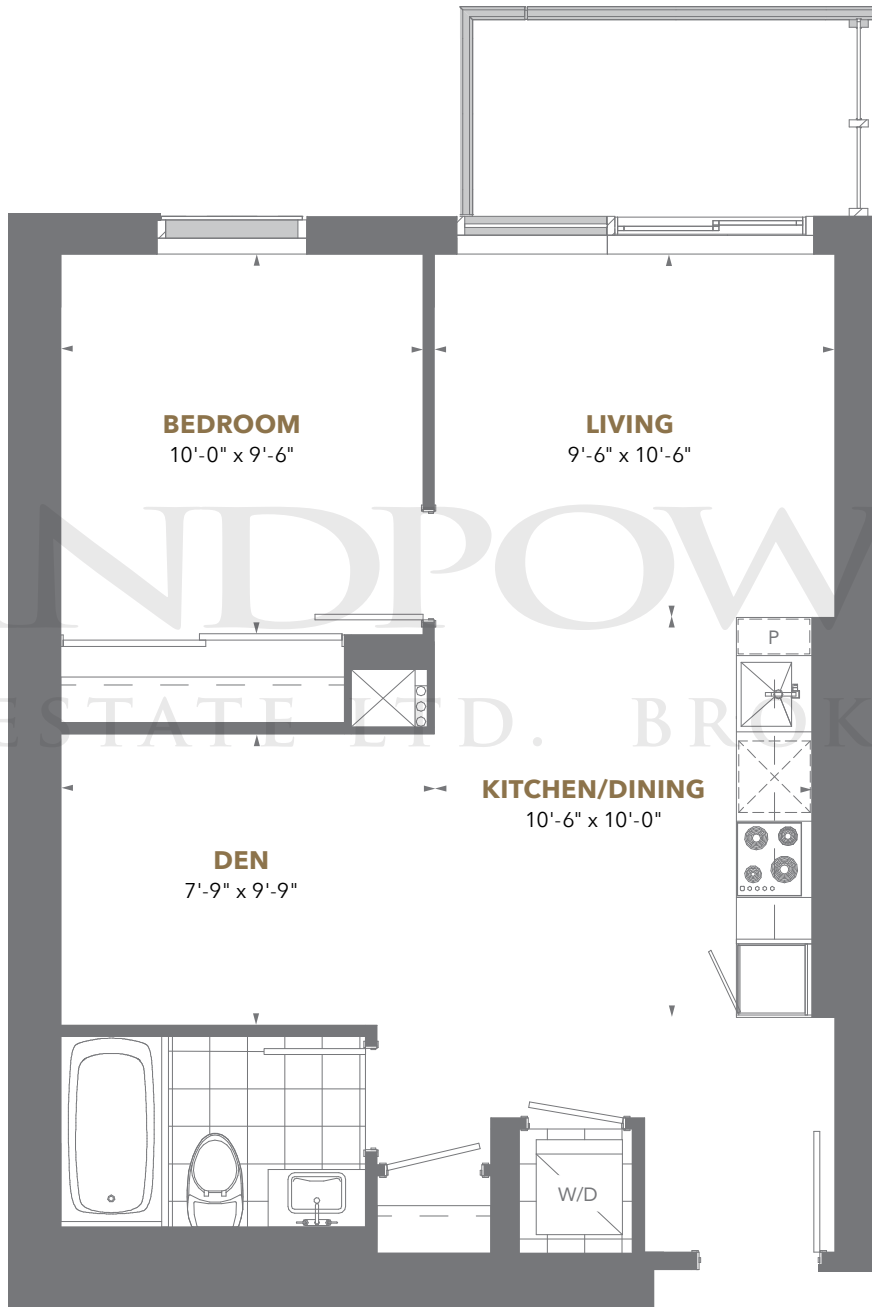

PINNACLEONEYONGE.CA

THE PRESTIGE

PINNACLE ONE YONGE

Residence 06

1 Bedroom + Den

Suite Area: 617 sq. ft.

Balcony Area: 52 sq. ft.

LANDPOWER
REAL ESTATE LTD. BROKERAGE