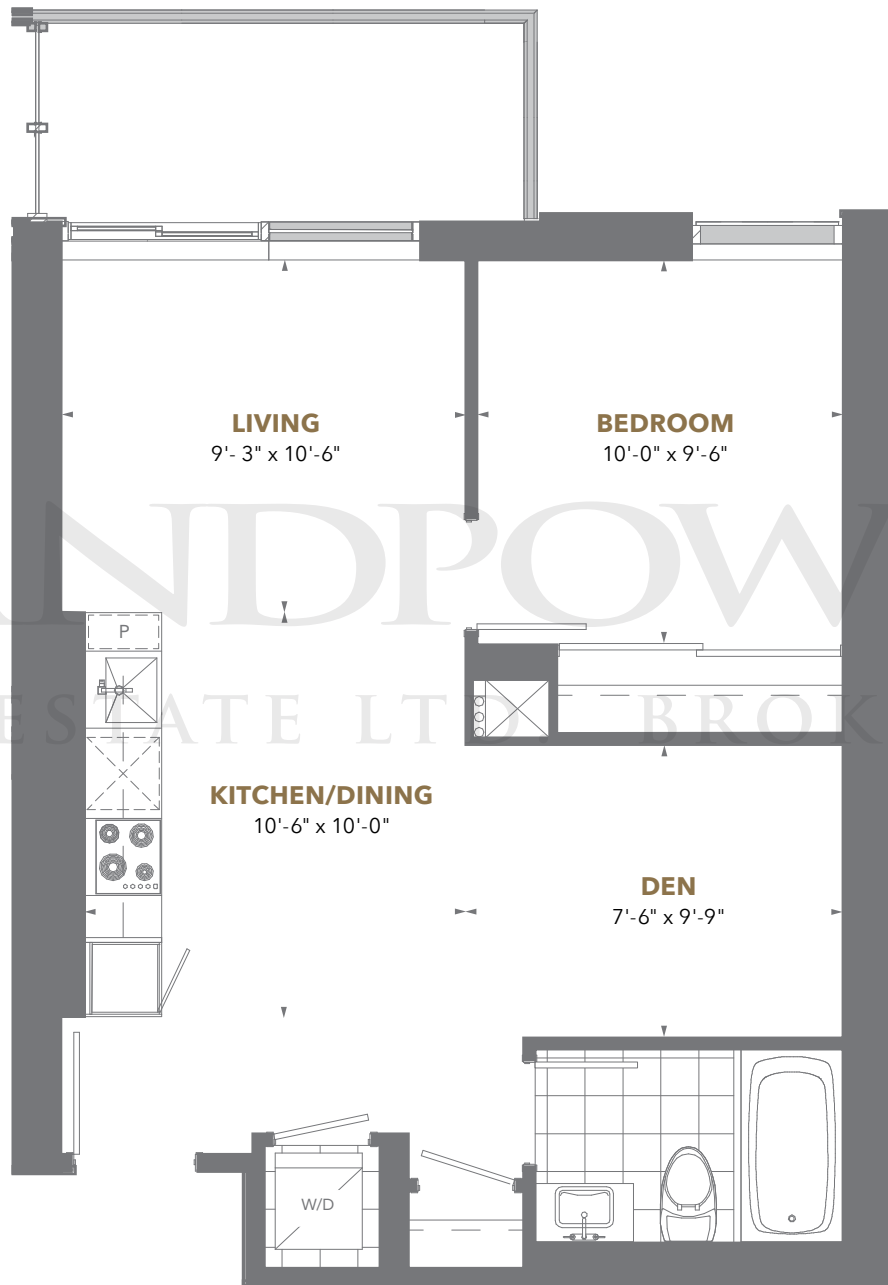

THE PRESTIGE

PINNACLE ONE YONGE

Residence 05

1 Bedroom + Den

Suite Area: 596 sq. ft.

Balcony Area: 65 sq. ft.

LANDPOWER
REAL ESTATE LTD. BROKERAGE

Floors 8 to 34