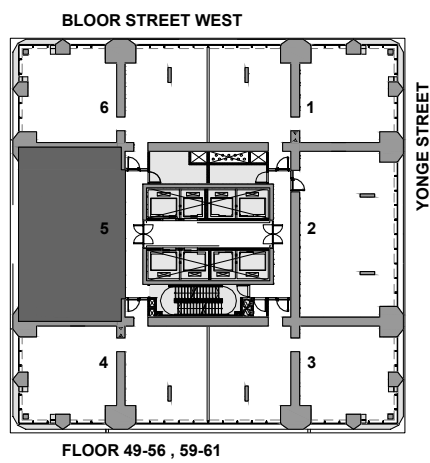

THE ONE

RESIDENCES

ONEBLOORWEST.COM

UPPER TOWER COLLECTION A
 SUITE 05
 2 BEDROOM
 1,352 SQ.FT.

LAND PROWLER
 REAL ESTATE LTD. BROKERAGE

All dimensions, specifications, drawings, and floor plans are approximate and are subject to change without notice. Actual square footage may vary from that stated hereon. E. & O.E.