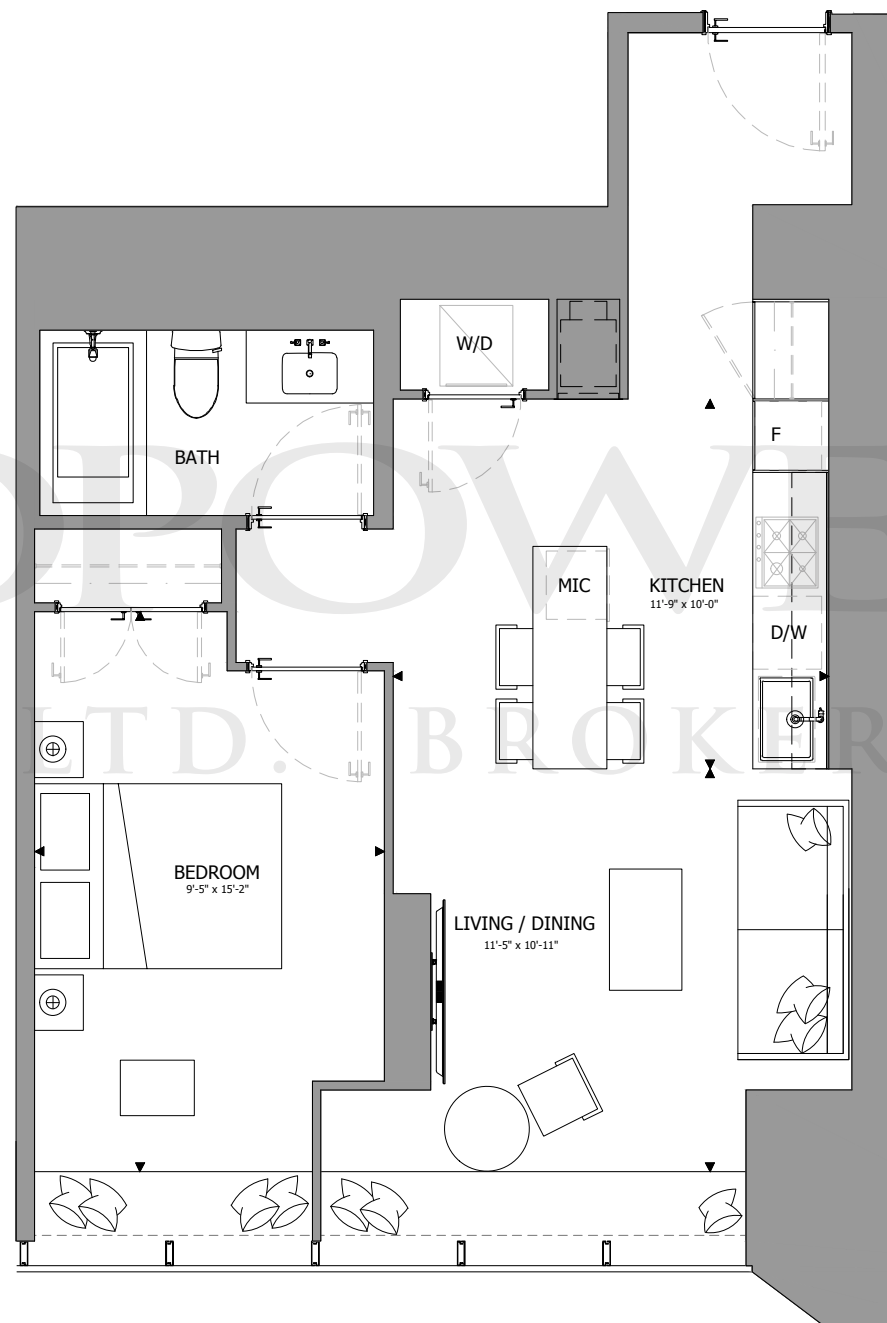

THE ONE

RESIDENCES

ONEBLOORWEST.COM

TOWER COLLECTION B

SUITE 05, 10

1 BEDROOM

730 SQ.FT. (UNIT 05)

725 SQ.FT. (UNIT 10)

LANDFLOWER
REAL ESTATE LTD. BROKERAGE

All dimensions, specifications, drawings, and floor plans are approximate and are subject to change without notice. Actual square footage may vary from that stated hereon. E. & O.E.