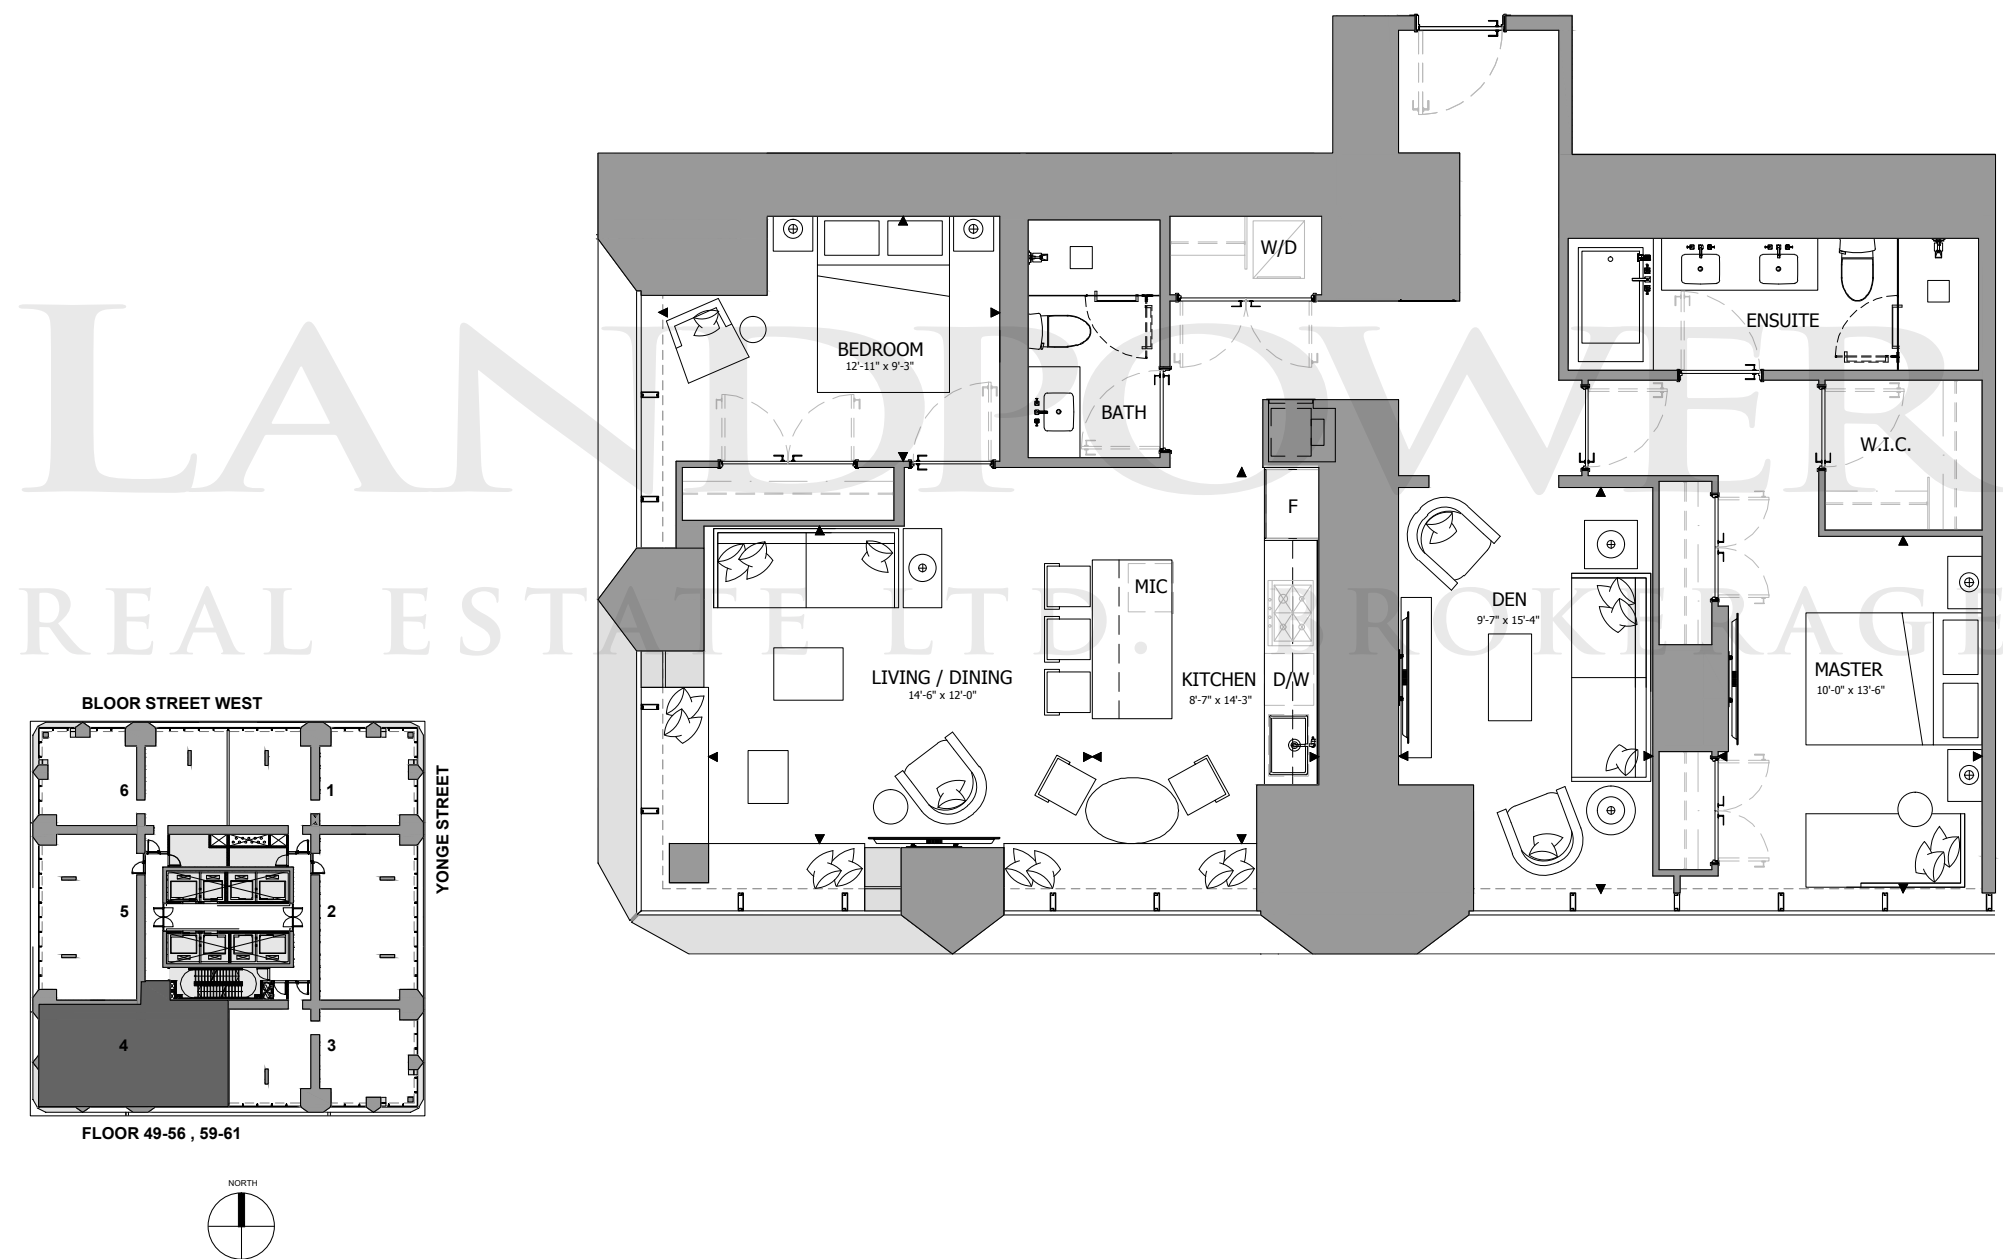

THE ONE

RESIDENCES

ONEBLOORWEST.COM

UPPER TOWER COLLECTION A
SUITE 04
2 BEDROOM + DEN
1,502 SQ.FT.

All dimensions, specifications, drawings, and floor plans are approximate and are subject to change without notice. Actual square footage may vary from that stated hereon. E. & O.E.