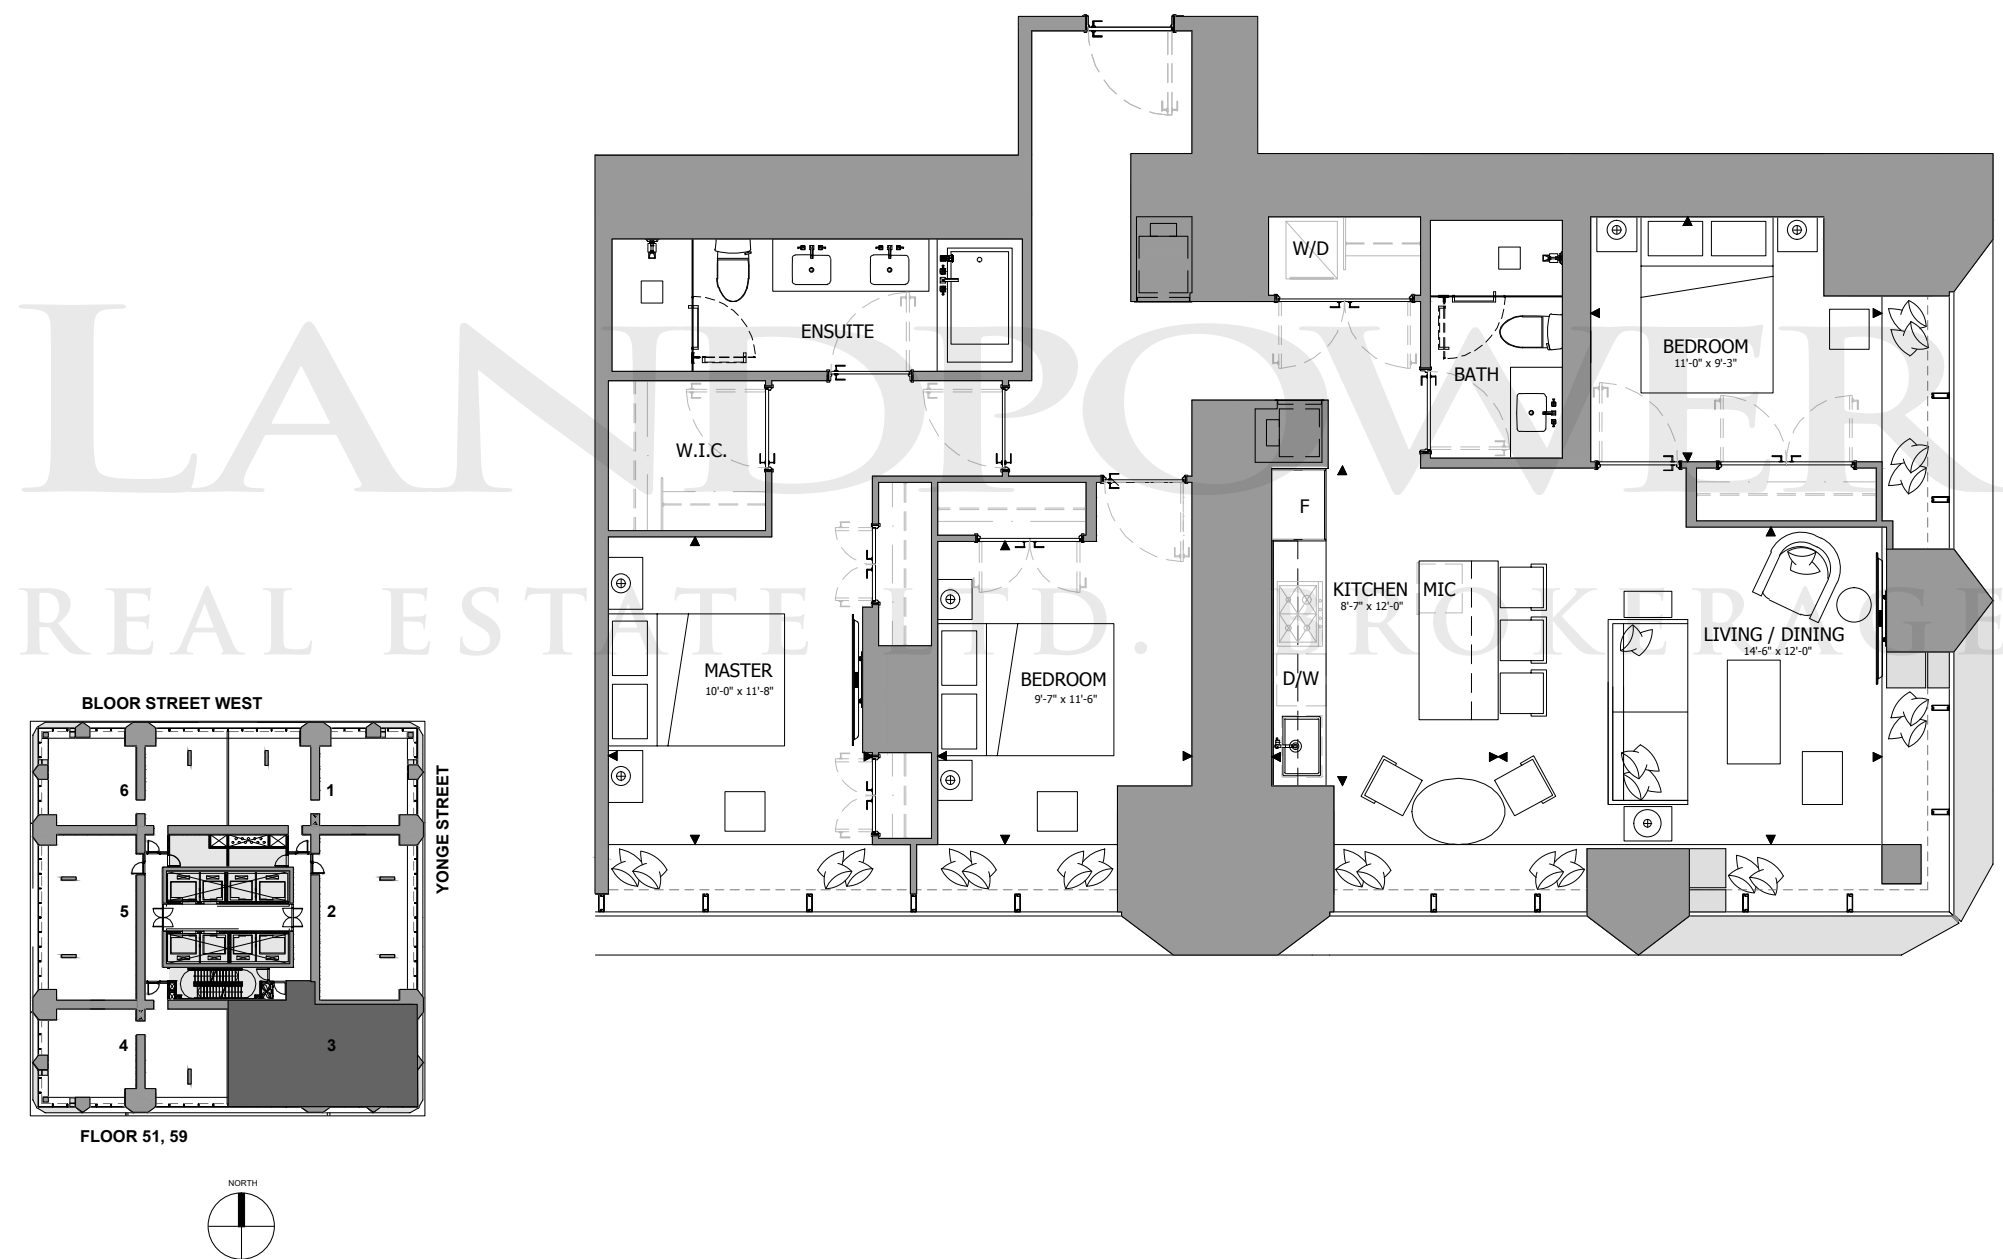

THE ONE

RESIDENCES

ONEBLOORWEST.COM

UPPER TOWER COLLECTION B
SUITE 03 (OPTION 1)
3 BEDROOM
1,499 SQ.FT.

All dimensions, specifications, drawings, and floor plans are approximate and are subject to change without notice. Actual square footage may vary from that stated hereon. E. & O.E.