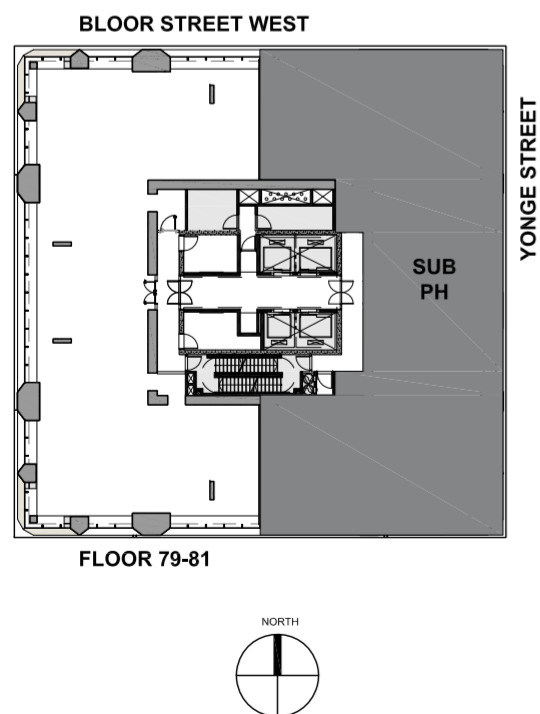

THE ONE

RESIDENCES

ONEBLOORWEST.COM

SUB PENTHOUSE COLLECTION

OPTION A

3 BEDROOM + DEN

4,351 SQ.FT.

THE ONE