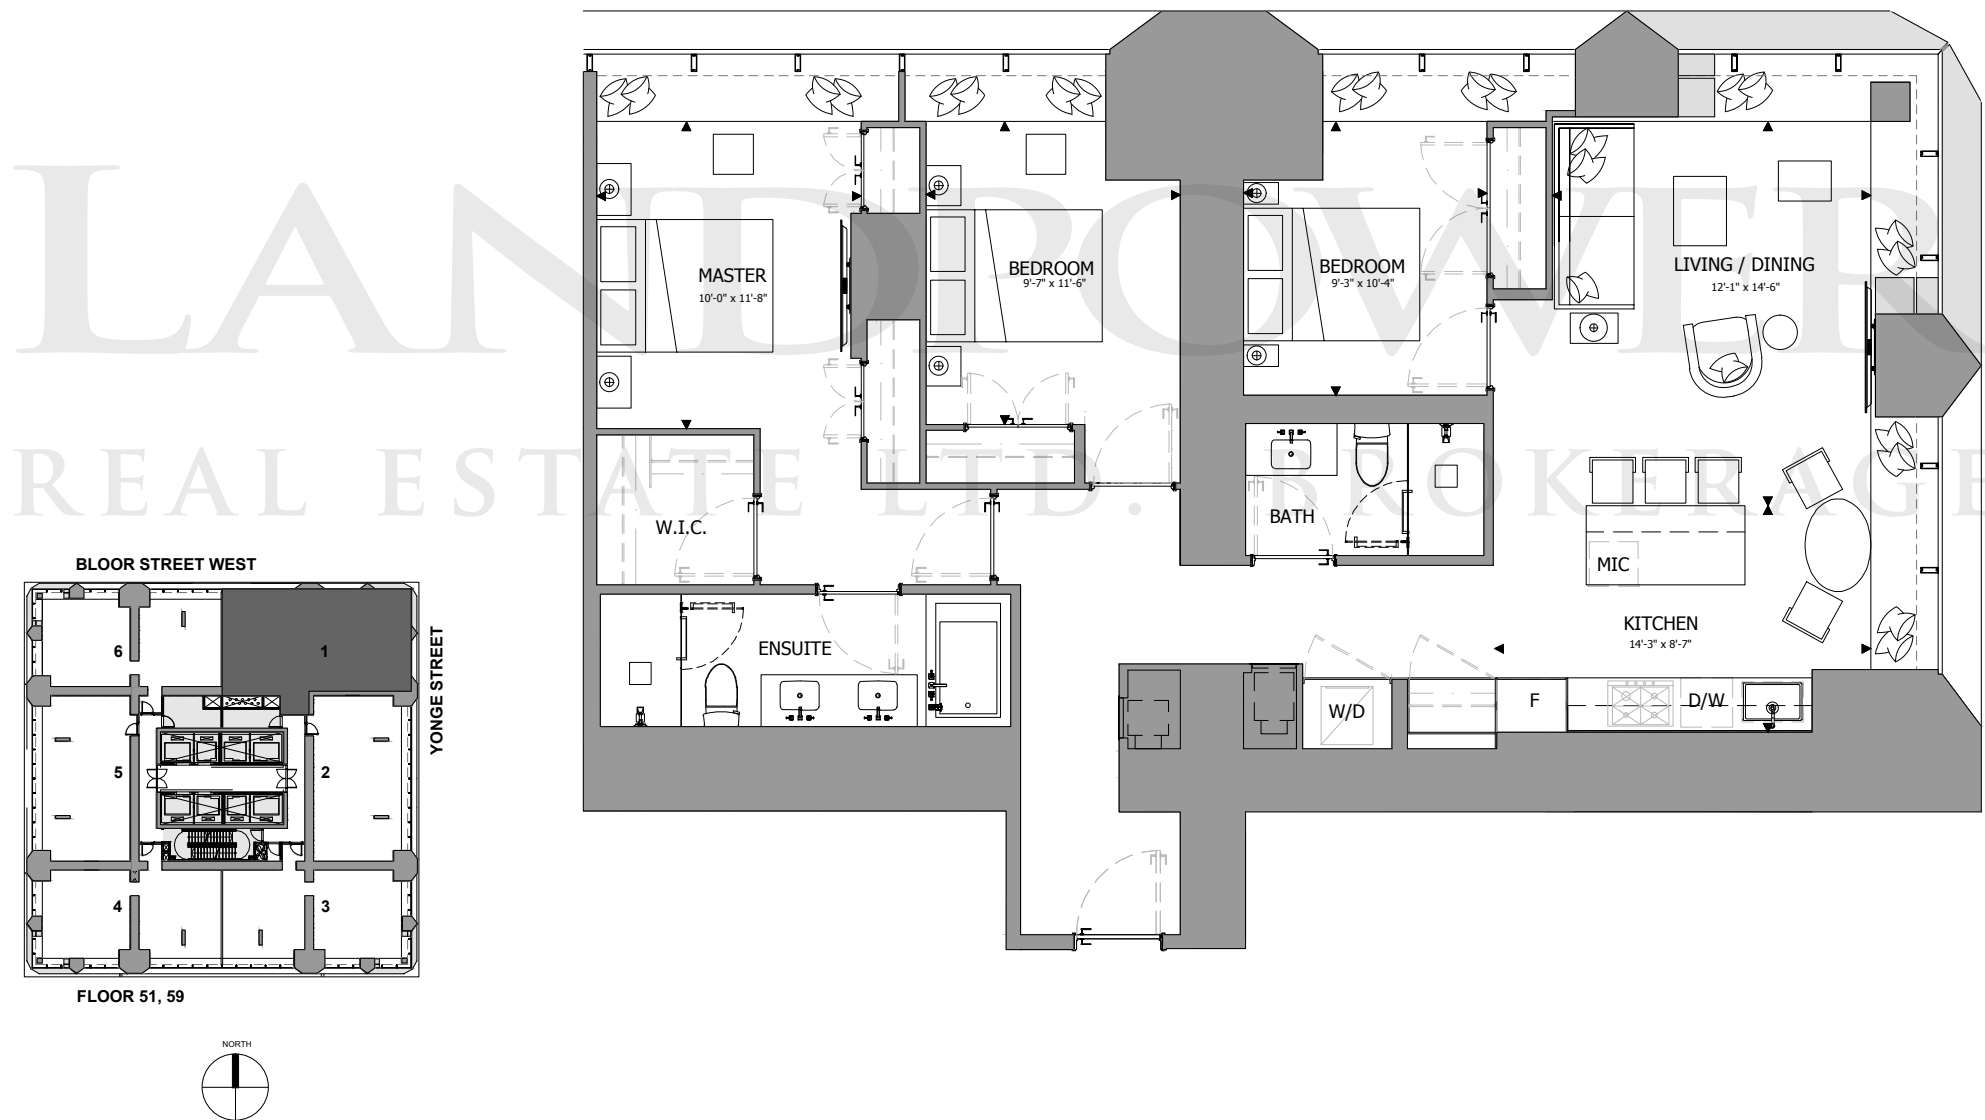

THE ONE

RESIDENCES

ONEBLOORWEST.COM

UPPER TOWER COLLECTION B
SUITE 01
3 BEDROOM
1,495 SQ.FT.

All dimensions, specifications, drawings, and floor plans are approximate and are subject to change without notice. Actual square footage may vary from that stated hereon. E. & O.E.