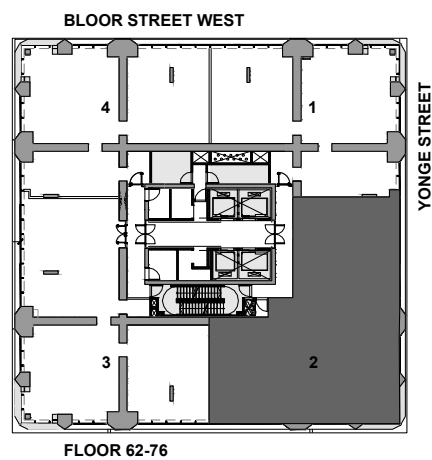

THE ONE

RESIDENCES

ONEBLOORWEST.COM

HIGH-RISE COLLECTION A
 SUITE 02
 2 BEDROOM + DEN
 2,466 SQ.FT.

LANDPOW
 REAL ESTATE LTD. BROKERAGE

All dimensions, specifications, drawings, and floor plans are approximate and are subject to change without notice. Actual square footage may vary from that stated hereon. E. & O.E.