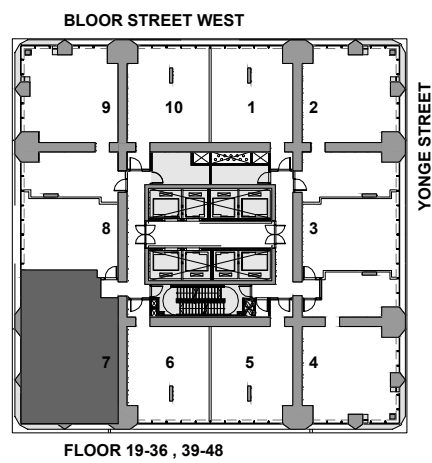

TOWER COLLECTION B

SUITE 04

2 BEDROOM

1,101 SQ.FT.

LAND BROKER
REAL ESTATE LTD. BROKERAGE

All dimensions, specifications, drawings, and floor plans are approximate and are subject to change without notice. Actual square footage may vary from that stated hereon. E. & O.E.

THE ONE

RESIDENCES

ONEBLOORWEST.COM

TOWER COLLECTION A

SUITE 07

2 BEDROOM

1,101 SQ.FT.

LANDING OVER
REAL ESTATE LTD. BROKERAGE