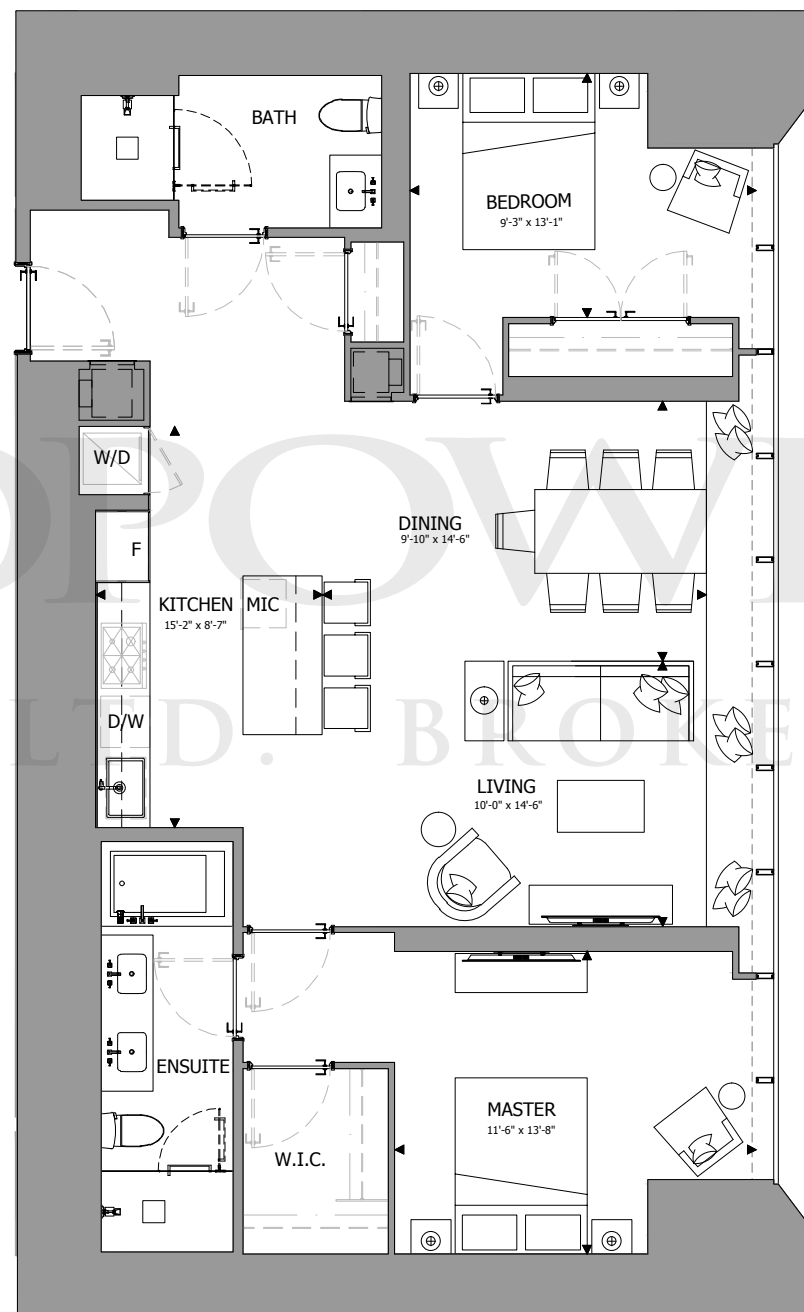

THE ONE

RESIDENCES

ONEBLOORWEST.COM

UPPER TOWER COLLECTION A
 SUITE 02
 2 BEDROOM
 1,352 SQ.FT.

LAND BLOOR WEST
 REAL ESTATE LTD. BROKERAGE

All dimensions, specifications, drawings, and floor plans are approximate and are subject to change without notice. Actual square footage may vary from that stated hereon. E. & O.E.