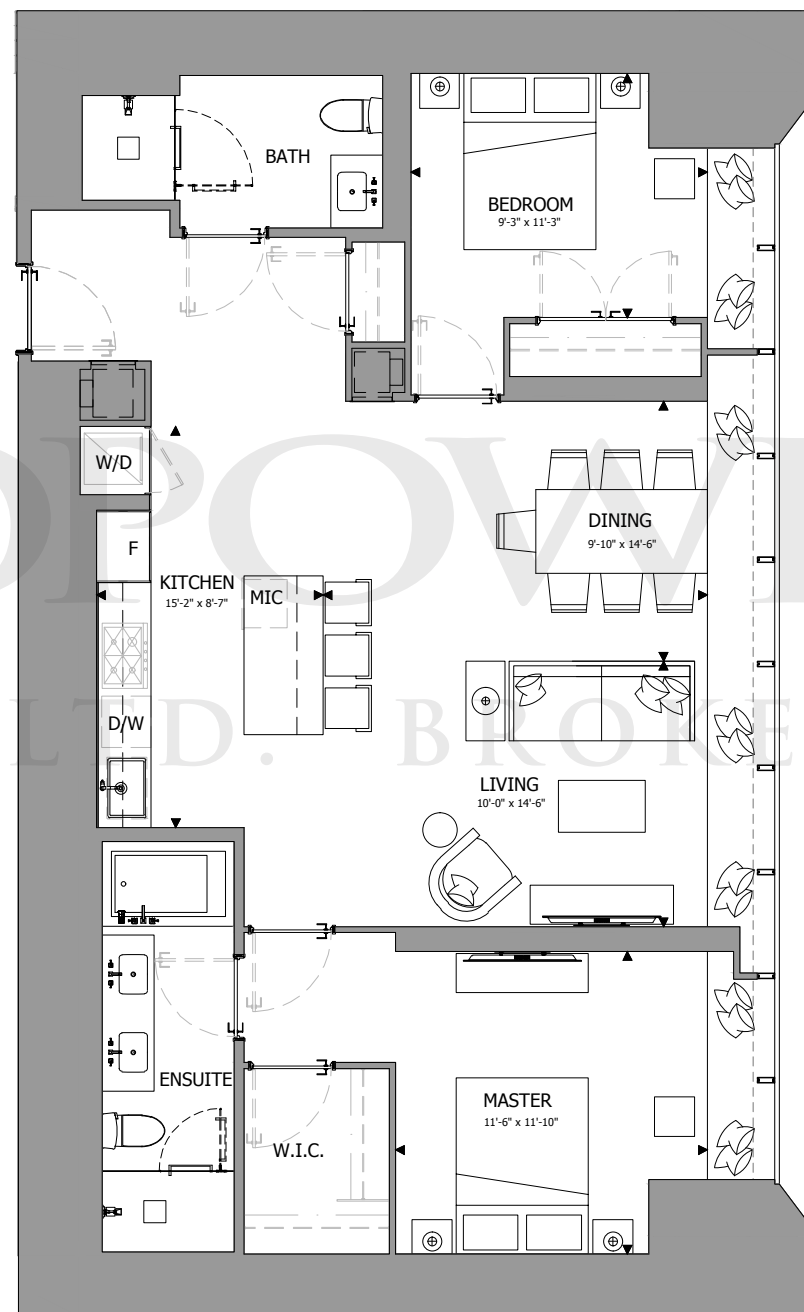

THE ONE

RESIDENCES

ONEBLOORWEST.COM

UPPER TOWER COLLECTION B
 SUITE 02
 2 BEDROOM
 1,352 SQ.FT.

LAND PROWLER
 REAL ESTATE LTD. BROKERAGE

All dimensions, specifications, drawings, and floor plans are approximate and are subject to change without notice. Actual square footage may vary from that stated hereon. E. & O.E.