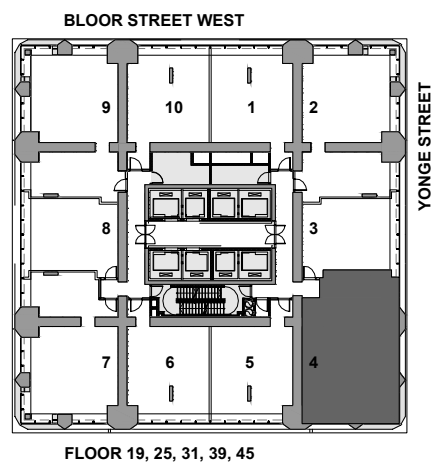

TOWER COLLECTION B

SUITE 04

2 BEDROOM

1,101 SQ.FT.

LAND BROKER
REAL ESTATE LTD. BROKERAGE

All dimensions, specifications, drawings, and floor plans are approximate and are subject to change without notice. Actual square footage may vary from that stated hereon. E. & O.E.

THE ONE

RESIDENCES

ONEBLOORWEST.COM

TOWER COLLECTION A

SUITE 07

2 BEDROOM

1,101 SQ.FT.

LANDING OVER
REAL ESTATE LTD. BROKERAGE