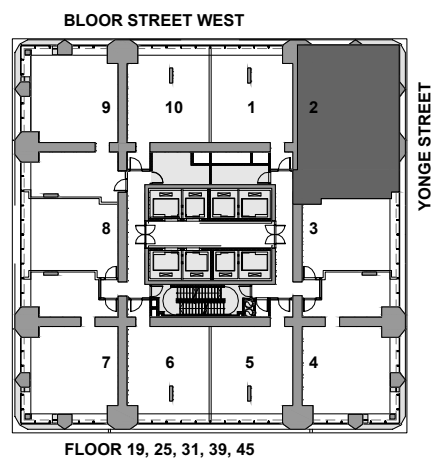

TOWER COLLECTION B
 SUITE 02
 2 BEDROOM
 1,166 SQ.FT.

LAND POWER
 REAL ESTATE BROKERAGE

All dimensions, specifications, drawings, and floor plans are approximate and are subject to change without notice. Actual square footage may vary from that stated hereon. E. & O.E.