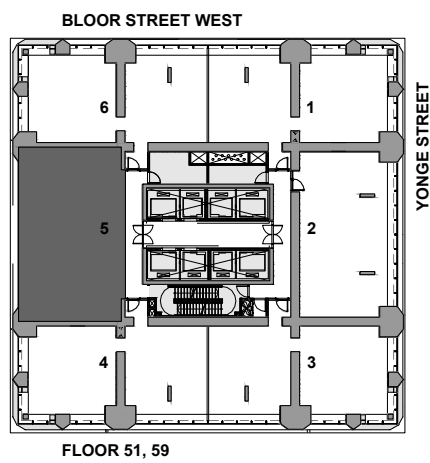

THE ONE

RESIDENCES

ONEBLOORWEST.COM

UPPER TOWER COLLECTION B
 SUITE 05
 2 BEDROOM
 1,352 SQ.FT.

LAND PROWLER
 REAL ESTATE LTD. BROKERAGE

All dimensions, specifications, drawings, and floor plans are approximate and are subject to change without notice. Actual square footage may vary from that stated hereon. E. & O.E.