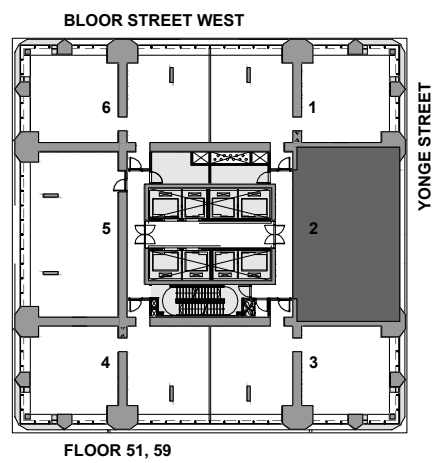

THE ONE

RESIDENCES

ONEBLOORWEST.COM

UPPER TOWER COLLECTION B
 SUITE 02
 2 BEDROOM
 1,352 SQ.FT.

LAND PROWLER
 REAL ESTATE LTD. BROKERAGE

All dimensions, specifications, drawings, and floor plans are approximate and are subject to change without notice. Actual square footage may vary from that stated hereon. E. & O.E.