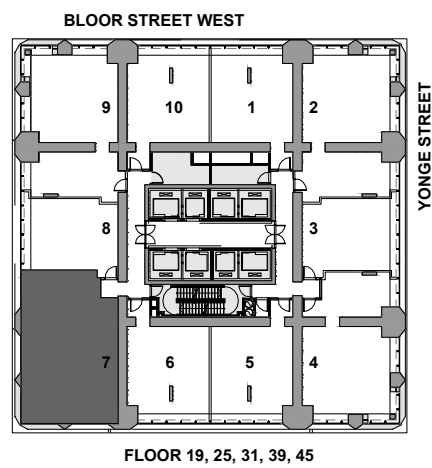

TOWER COLLECTION B

SUITE 07

2 BEDROOM

1,101 SQ.FT.

LAND O'WATER
REAL ESTATE LTD. BROKERAGE

All dimensions, specifications, drawings, and floor plans are approximate and are subject to change without notice. Actual square footage may vary from that stated hereon. E. & O.E.