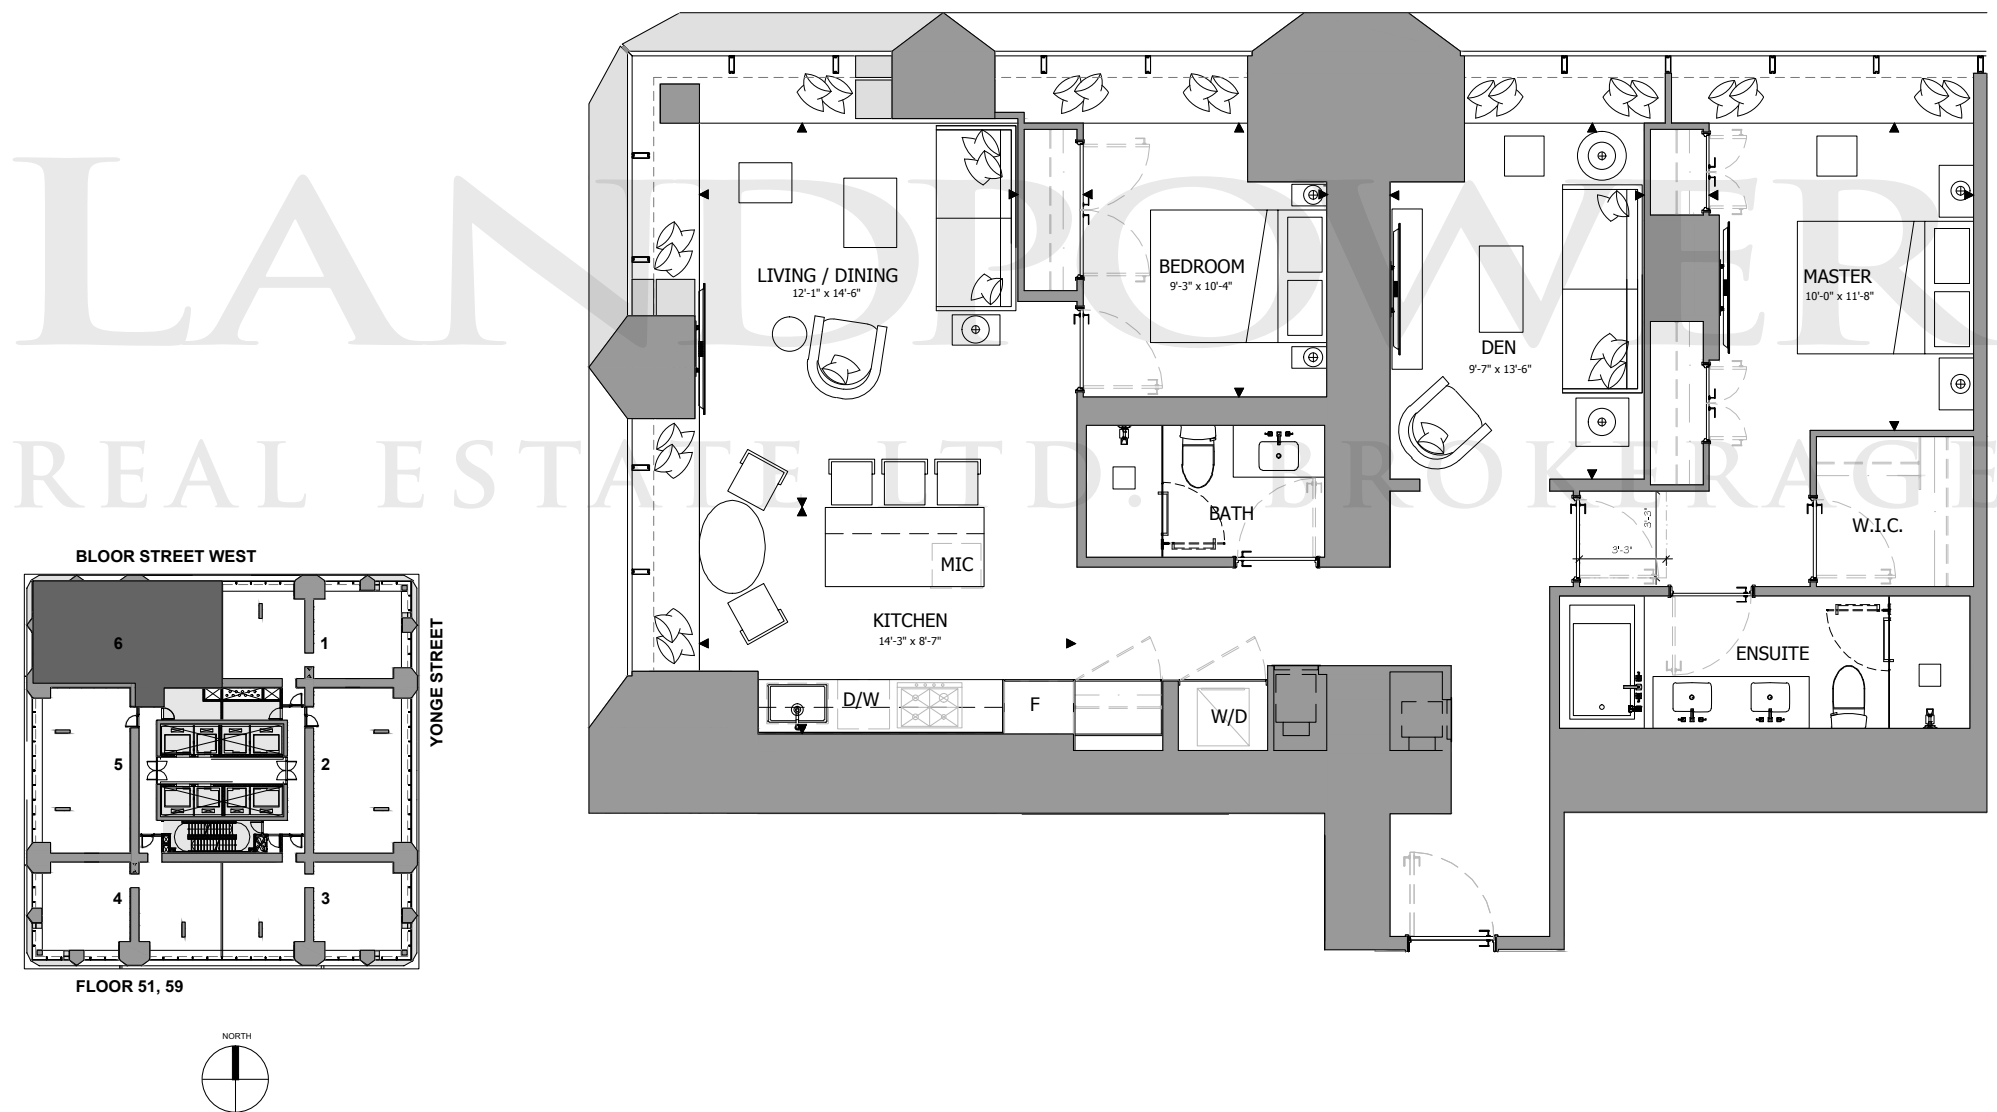

THE ONE

RESIDENCES

ONEBLOORWEST.COM

UPPER TOWER COLLECTION B
SUITE 06
2 BEDROOM + DEN
1,495 SQ.FT.

All dimensions, specifications, drawings, and floor plans are approximate and are subject to change without notice. Actual square footage may vary from that stated hereon. E. & O.E.