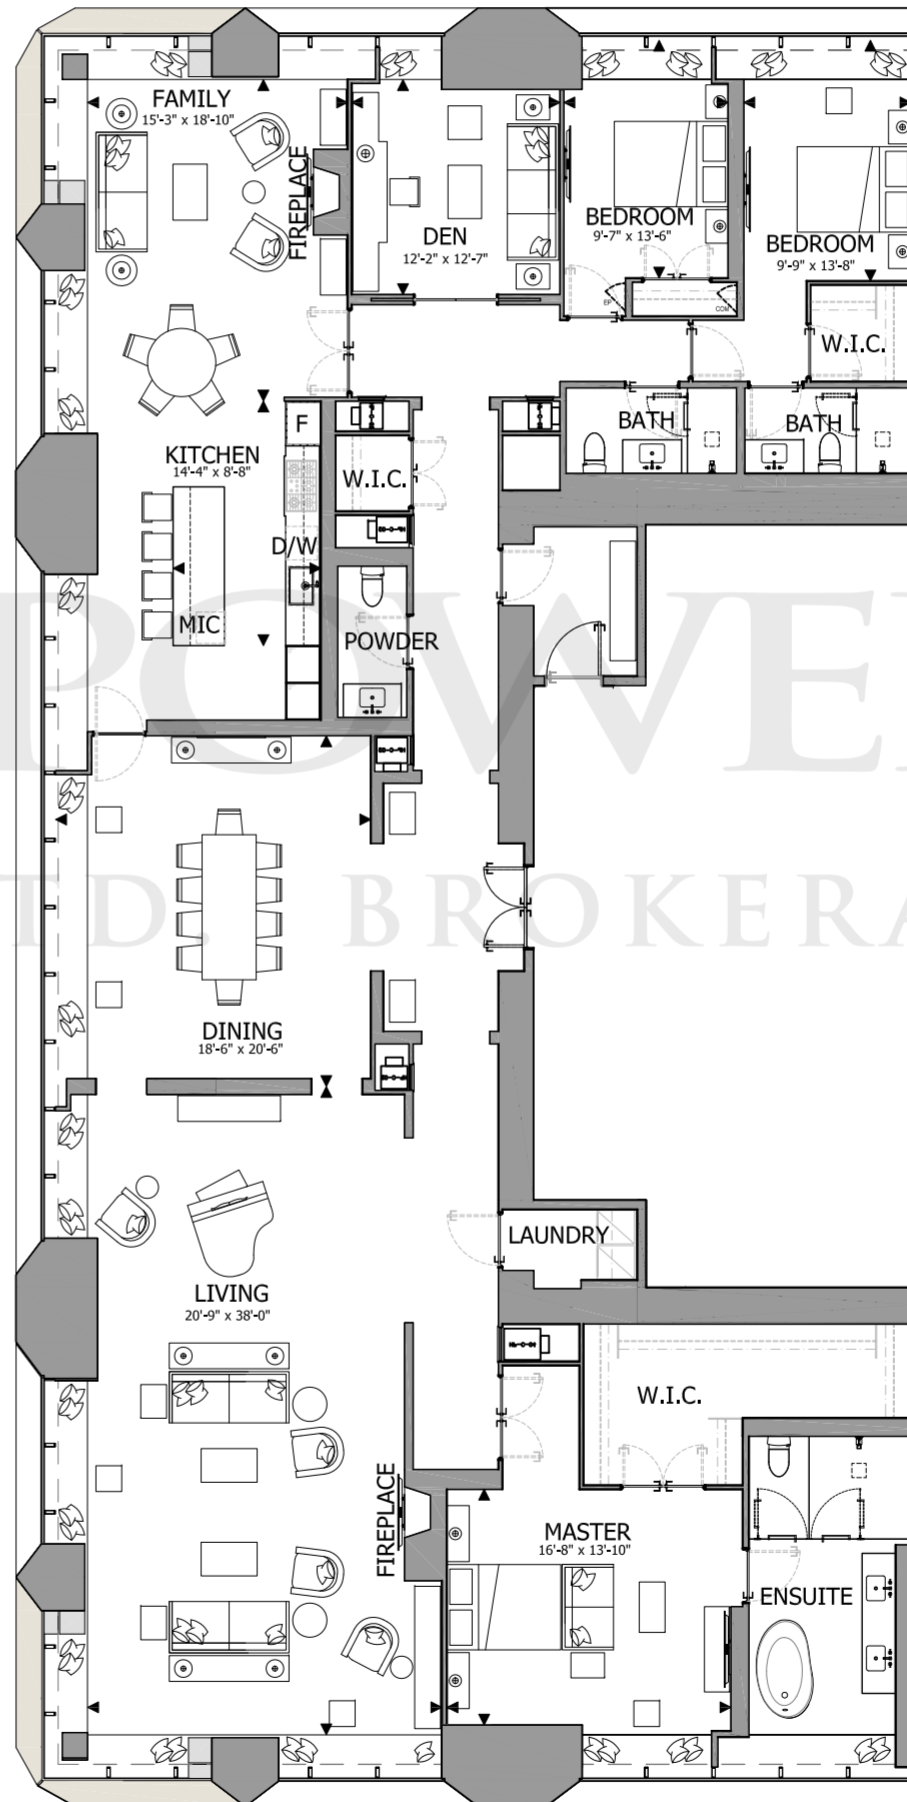

RESIDENCES

ONEBLOORWEST.COM

SUB PENTHOUSE COLLECTION

OPTION B

3 BEDROOM + DEN

4,351 SQ.FT.

LAND BROKER
REAL ESTATE LTD. BROKERAGE

THE ONE