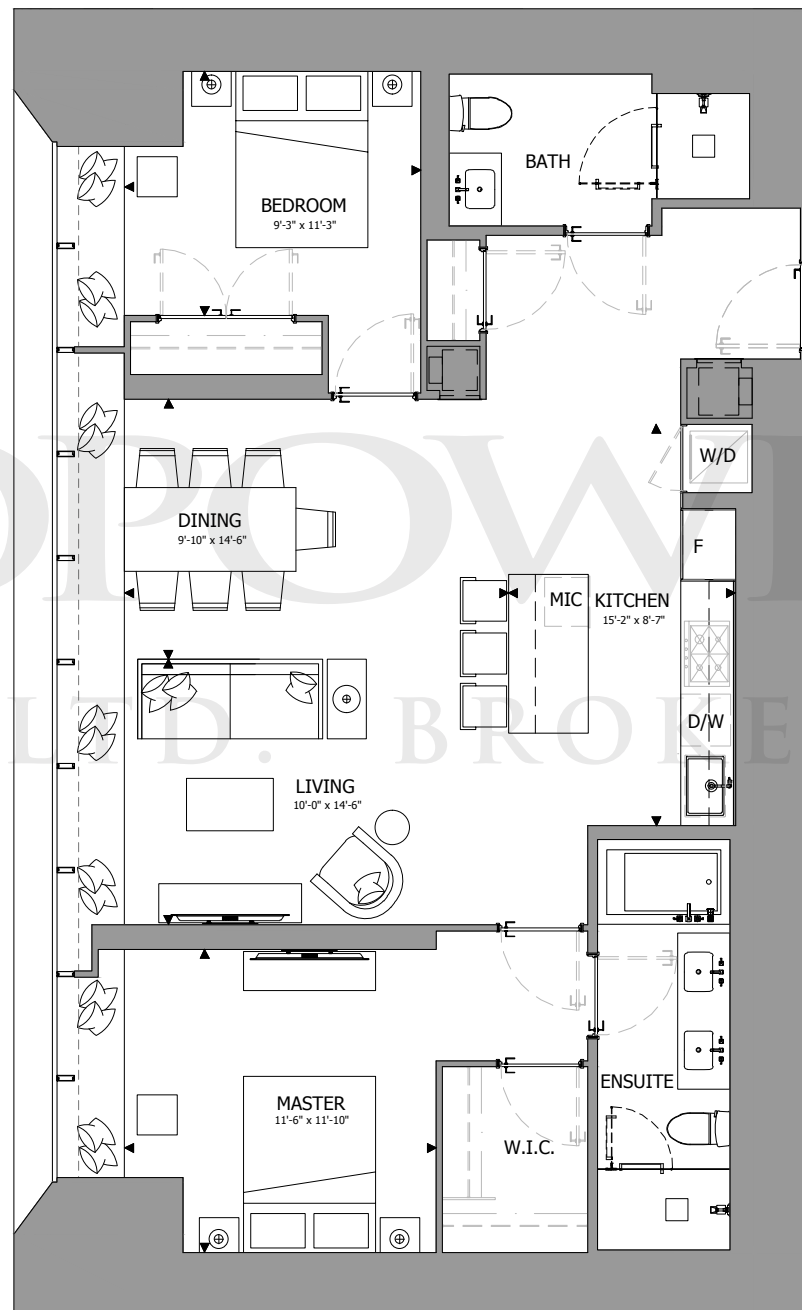

THE ONE

RESIDENCES

ONEBLOORWEST.COM

UPPER TOWER COLLECTION B
 SUITE 05
 2 BEDROOM
 1,352 SQ.FT.

LAND PROWLER
 REAL ESTATE LTD. BROKERAGE

All dimensions, specifications, drawings, and floor plans are approximate and are subject to change without notice. Actual square footage may vary from that stated hereon. E. & O.E.