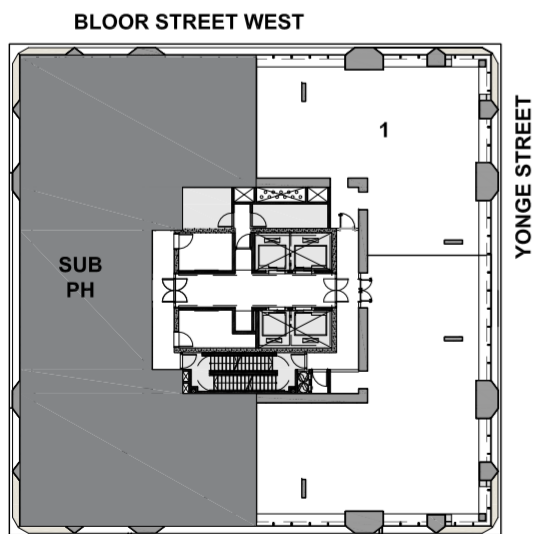

RESIDENCES

ONEBLOORWEST.COM

SUB PENTHOUSE COLLECTION

OPTION B

3 BEDROOM + DEN

4,351 SQ.FT.

LAND BROKER
REAL ESTATE LTD. BROKERAGE

THE ONE