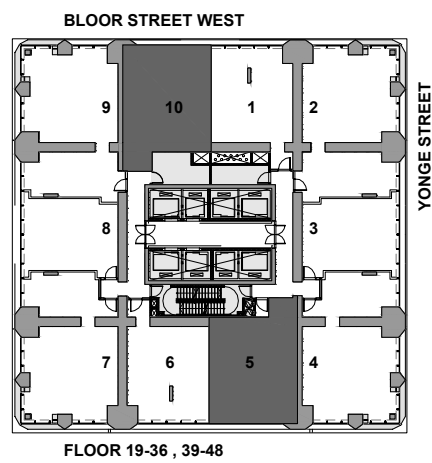

THE ONE

RESIDENCES

ONEBLOORWEST.COM

TOWER COLLECTION A

SUITE 05, 10

1 BEDROOM + DEN

730 SQ.FT. (UNIT 05)

725 SQ.FT. (UNIT 10)

LANDFLOWER
REAL ESTATE LTD. BROKERAGE

All dimensions, specifications, drawings, and floor plans are approximate and are subject to change without notice. Actual square footage may vary from that stated hereon. E. & O.E.