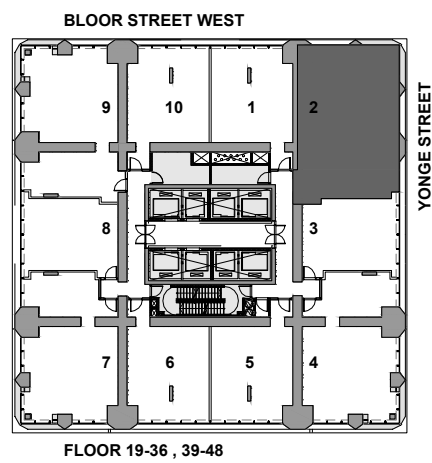

THE ONE

RESIDENCES

ONEBLOORWEST.COM

TOWER COLLECTION A

SUITE 02

2 BEDROOM

1,166 SQ.FT.

LAND POWER
REAL ESTATE LTD. BROKERAGE