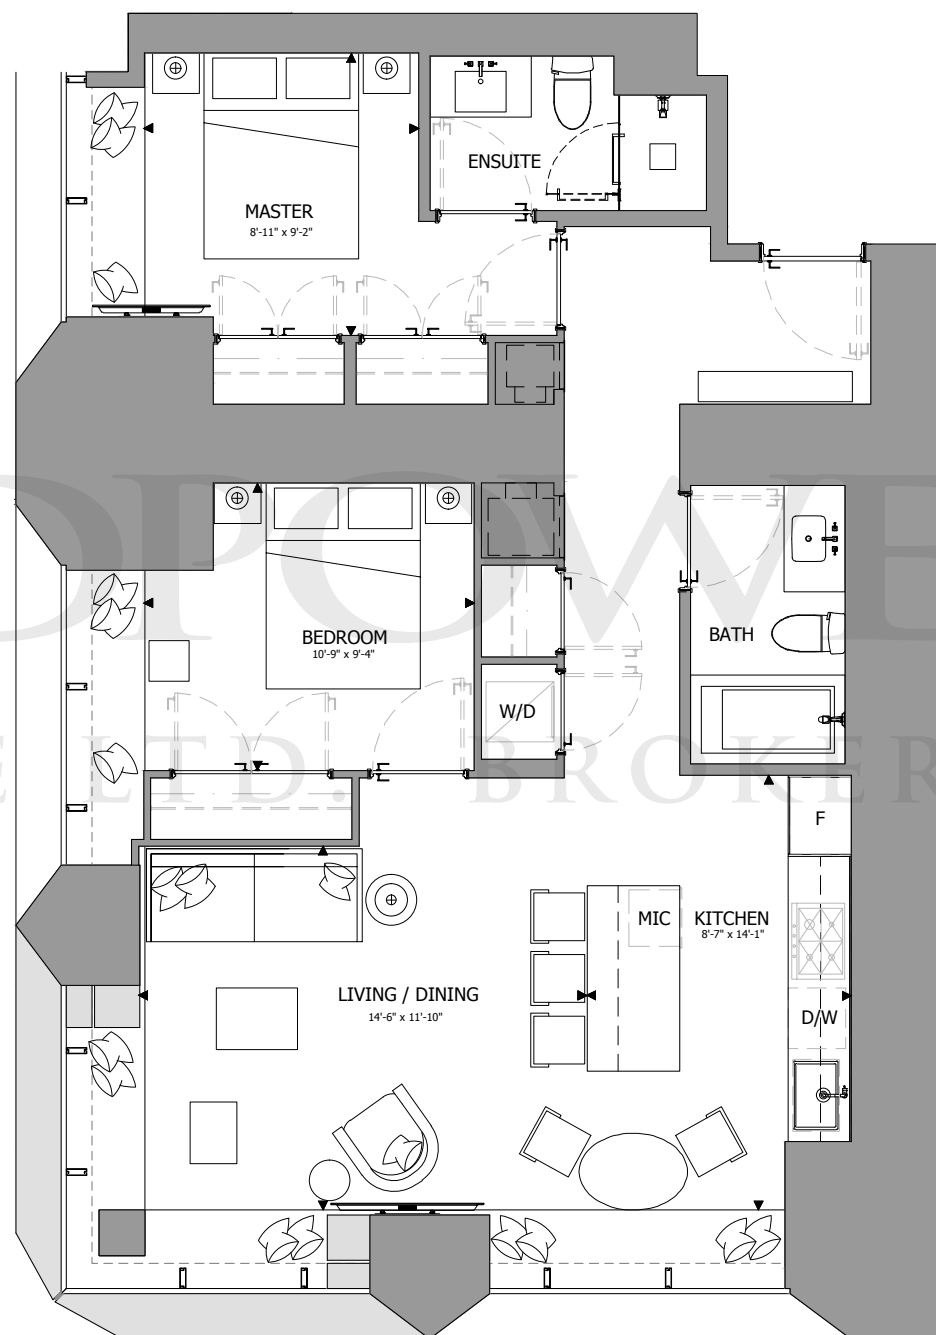

THE ONE

RESIDENCES

ONEBLOORWEST.COM

TOWER COLLECTION B

SUITE 07

2 BEDROOM

1,101 SQ.FT.

LAND O'WATER
REAL ESTATE LTD. BROKERAGE