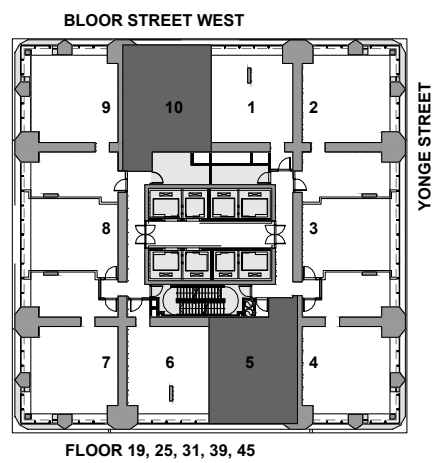

THE ONE

RESIDENCES

ONEBLOORWEST.COM

TOWER COLLECTION B

SUITE 05, 10

1 BEDROOM

730 SQ.FT. (UNIT 05)

725 SQ.FT. (UNIT 10)

LANDFLOWER
REAL ESTATE LTD. BROKERAGE

All dimensions, specifications, drawings, and floor plans are approximate and are subject to change without notice. Actual square footage may vary from that stated hereon. E. & O.E.