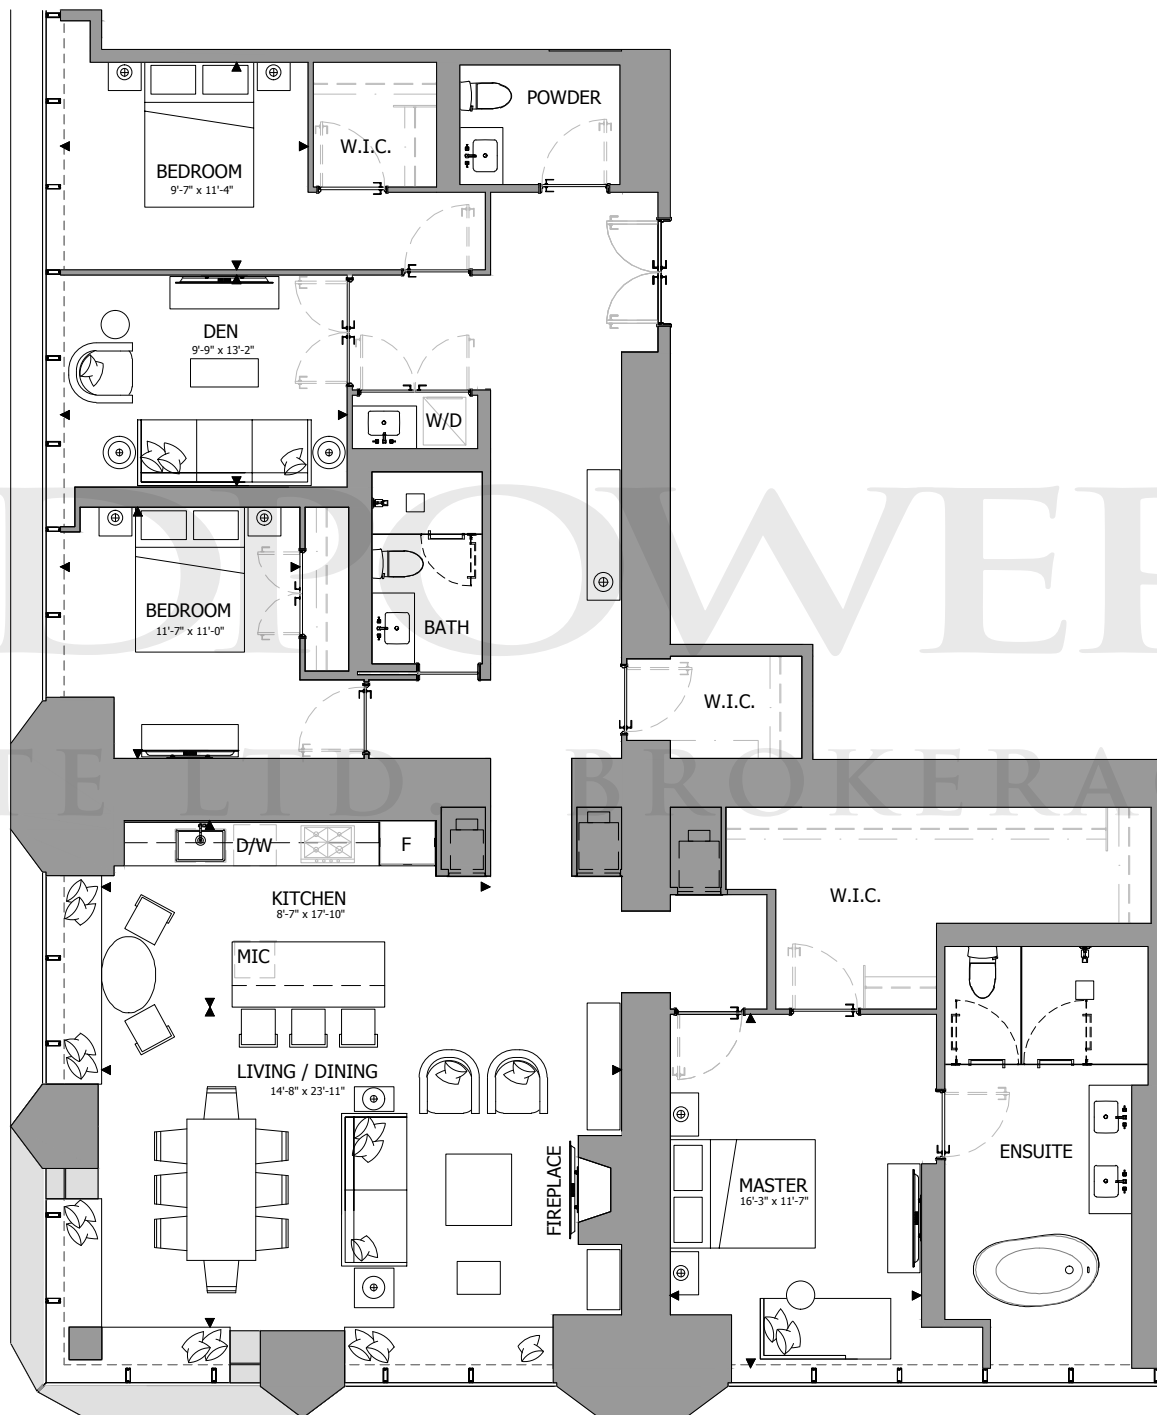

RESIDENCES

ONEBLOORWEST.COM

HIGH-RISE COLLECTION A

SUITE 03

3 BEDROOM + DEN

2,468 SQ.FT.

LANDFLOWER
REAL ESTATE LTD. BROKERAGE

All dimensions, specifications, drawings, and floor plans are approximate and are subject to change without notice. Actual square footage may vary from that stated hereon. E. & O.E.