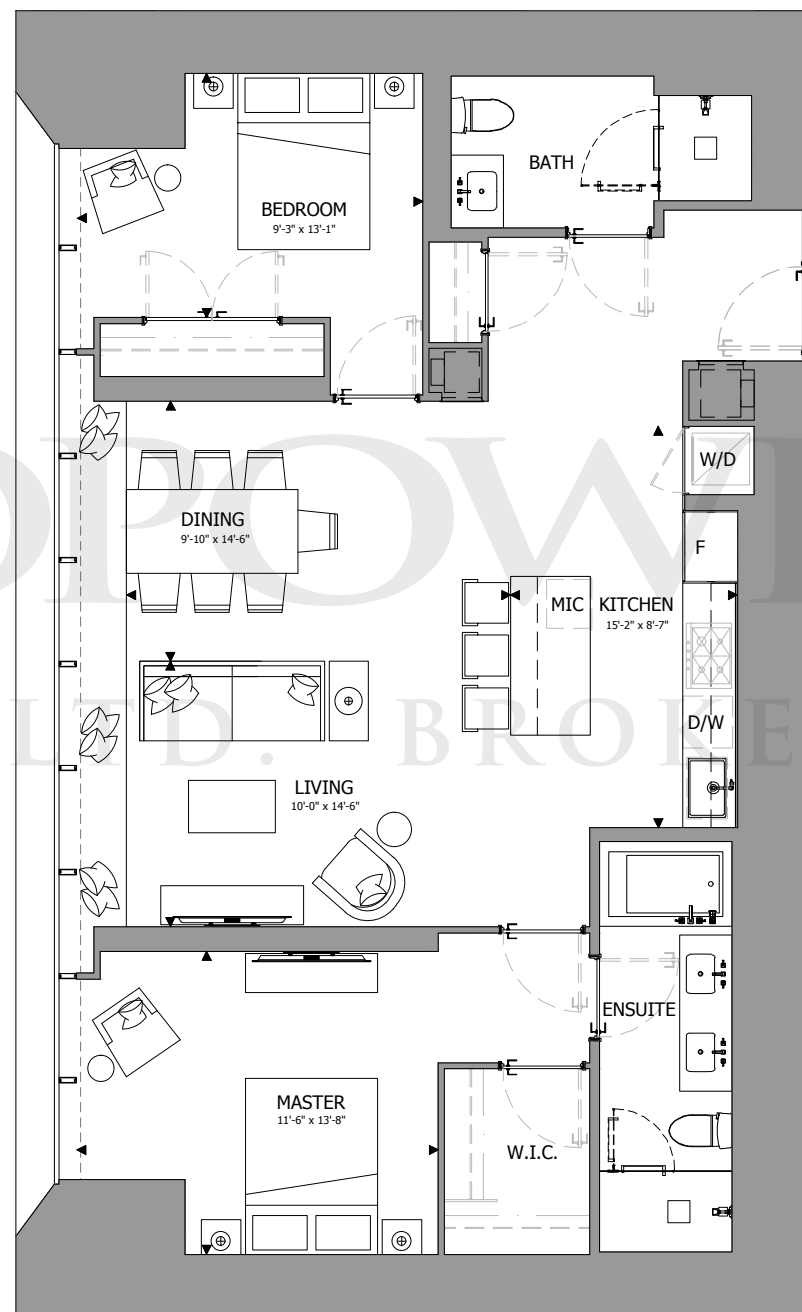

THE ONE

RESIDENCES

ONEBLOORWEST.COM

UPPER TOWER COLLECTION A
 SUITE 05
 2 BEDROOM
 1,352 SQ.FT.

LAND PROWLER
 REAL ESTATE LTD. BROKERAGE

All dimensions, specifications, drawings, and floor plans are approximate and are subject to change without notice. Actual square footage may vary from that stated hereon. E. & O.E.