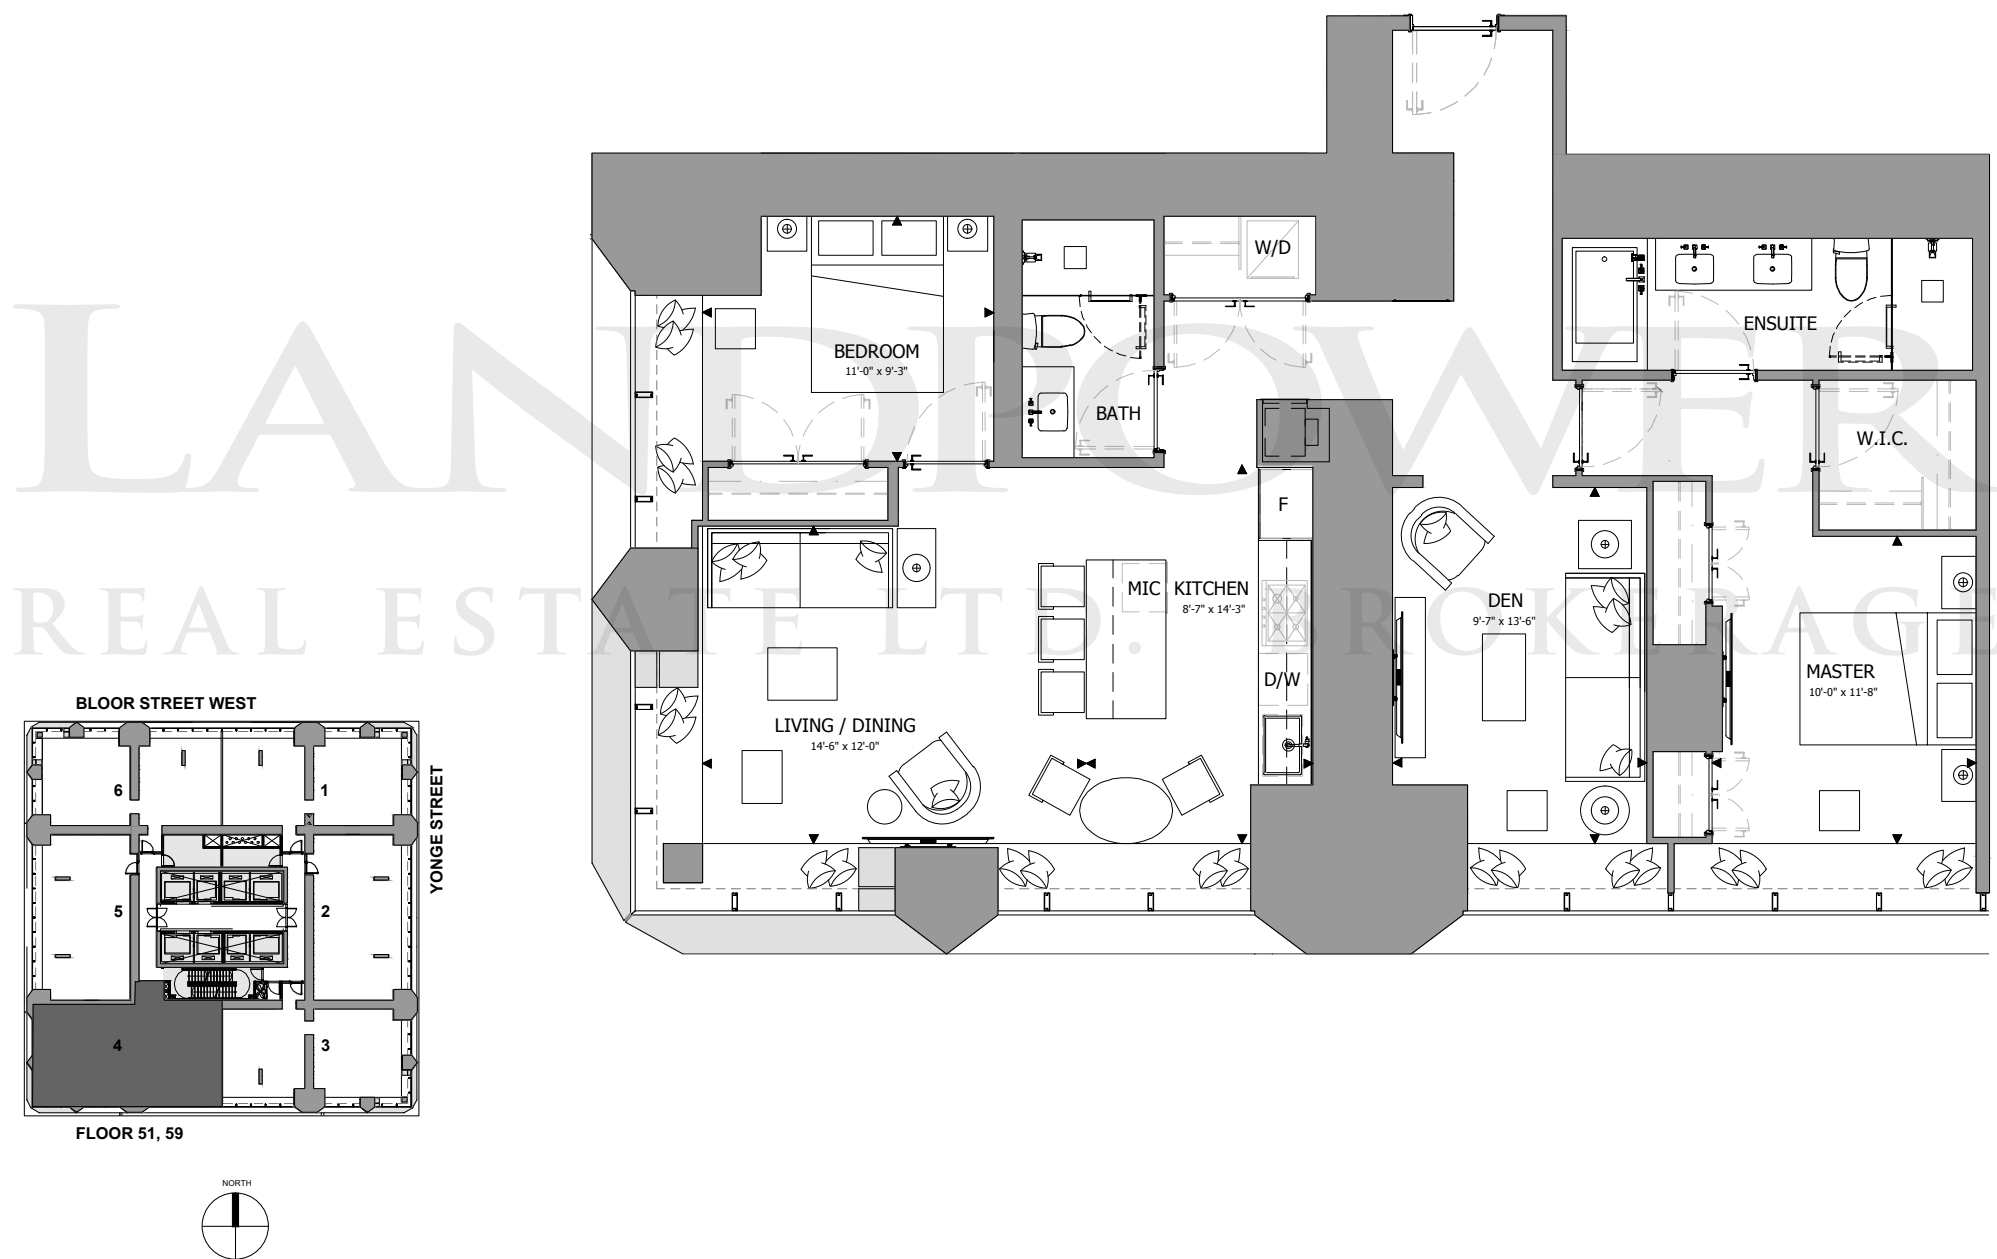

THE ONE

RESIDENCES

ONEBLOORWEST.COM

UPPER TOWER COLLECTION B
SUITE 04
2 BEDROOM + DEN
1,502 SQ.FT.

All dimensions, specifications, drawings, and floor plans are approximate and are subject to change without notice. Actual square footage may vary from that stated hereon. E. & O.E.