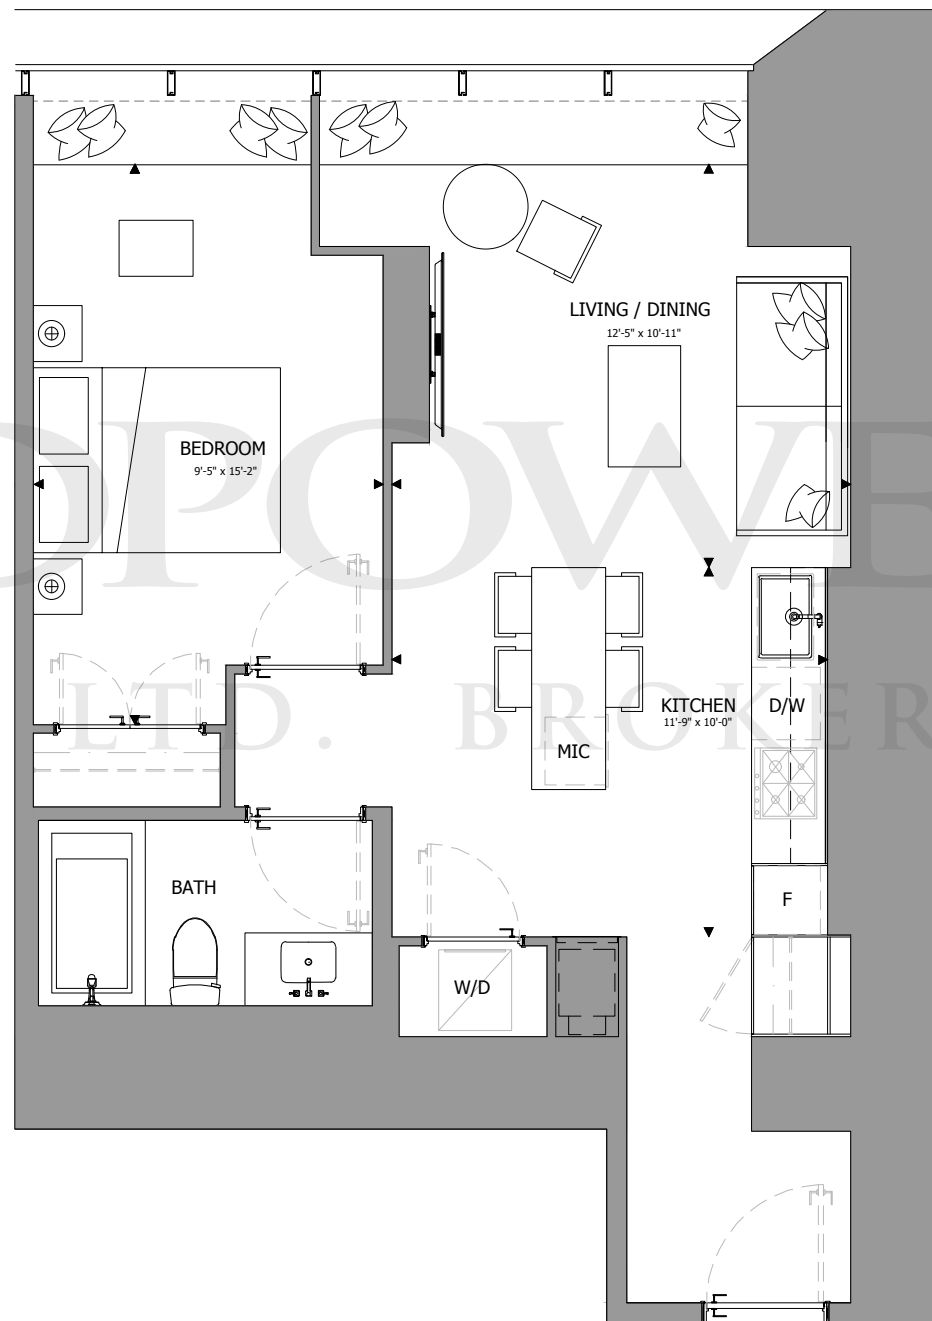

All dimensions, specifications, drawings, and floor plans are approximate and are subject to change without notice. Actual square footage may vary from that stated hereon. E. & O.E.

THE ONE

RESIDENCES

ONEBLOORWEST.COM

TOWER COLLECTION B

SUITE 01, 06

1 BEDROOM

725 SQ.FT. (UNIT 01)

733 SQ.FT. (UNIT 06)

LANDPOWER
REAL ESTATE LTD. BROKERAGE

All dimensions, specifications, drawings, and floor plans are approximate and are subject to change without notice. Actual square footage may vary from that stated hereon. E. & O.E.