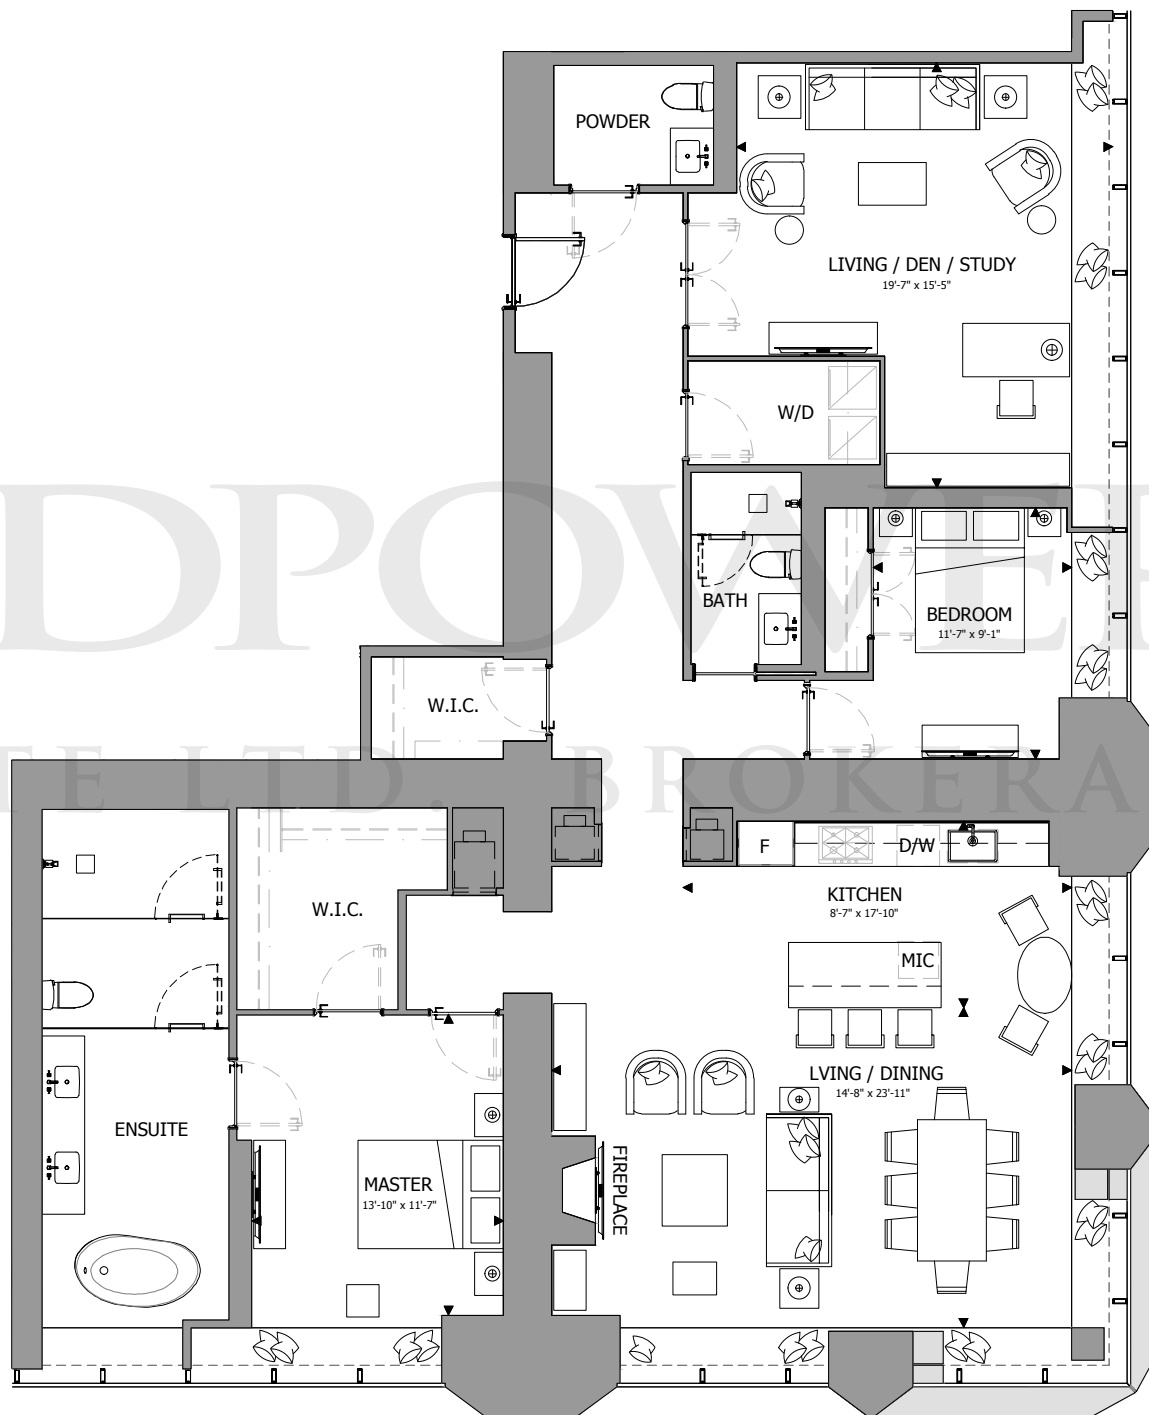

THE ONE

RESIDENCES

ONEBLOORWEST.COM

HIGH-RISE COLLECTION A
 SUITE 02
 2 BEDROOM + DEN
 2,466 SQ.FT.

LANDPOW
 REAL ESTATE LTD. BROKERAGE

All dimensions, specifications, drawings, and floor plans are approximate and are subject to change without notice. Actual square footage may vary from that stated hereon. E. & O.E.

THE ONE

RESIDENCES

ONEBLOORWEST.COM

HIGH-RISE COLLECTION B

SUITE 02

2 BEDROOM + DEN

2,466 SQ.FT.

LANDPOW
REAL ESTATE LTD. BROKERAGE

FLOOR 65, 71

All dimensions, specifications, drawings, and floor plans are approximate and are subject to change without notice. Actual square footage may vary from that stated herein. E. & O.E.

THE ONE

RESIDENCES

ONEBLOORWEST.COM

HIGH-RISE COLLECTION A

SUITE 03

3 BEDROOM + DEN

2,468 SQ.FT.

LANDFLOWER
REAL ESTATE LTD. BROKERAGE

All dimensions, specifications, drawings, and floor plans are approximate and are subject to change without notice. Actual square footage may vary from that stated hereon. E. & O.E.