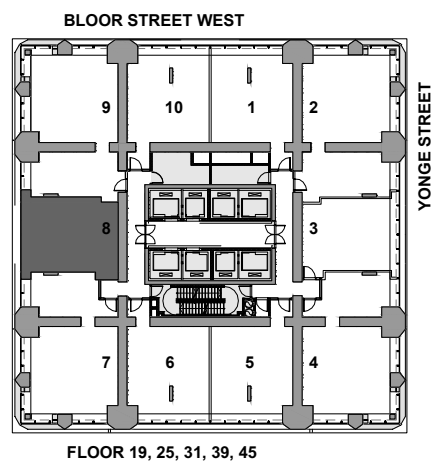

THE ONE

RESIDENCES

ONEBLOORWEST.COM

TOWER COLLECTION B

SUITE 08

1 BEDROOM

591 SQ.FT.

LANDPOWER
REAL ESTATE LTD. BROKERAGE