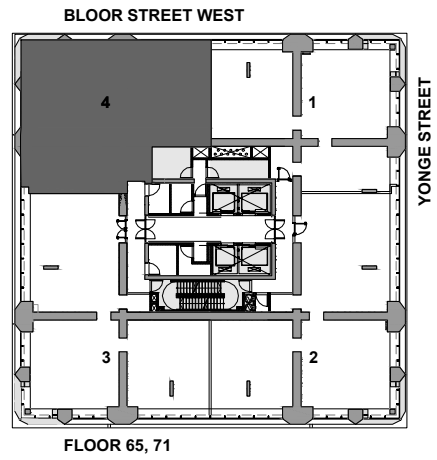

THE ONE

RESIDENCES

ONEBLOORWEST.COM

HIGH-RISE COLLECTION B

SUITE 04

3 BEDROOM

1,909 SQ.FT.

All dimensions, specifications, drawings, and floor plans are approximate and are subject to change without notice. Actual square footage may vary from that stated hereon. E. & O.E.