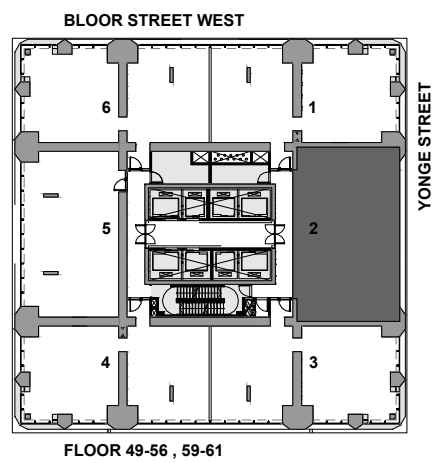

THE ONE

RESIDENCES

ONEBLOORWEST.COM

UPPER TOWER COLLECTION A
 SUITE 02
 2 BEDROOM
 1,352 SQ.FT.

LAND BLOOR WEST
 REAL ESTATE LTD. BROKERAGE

All dimensions, specifications, drawings, and floor plans are approximate and are subject to change without notice. Actual square footage may vary from that stated hereon. E. & O.E.