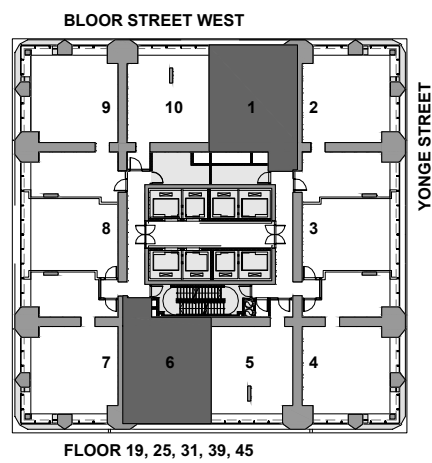

TOWER COLLECTION B

SUITE 01, 06

1 BEDROOM

725 SQ.FT. (UNIT 01)

733 SQ.FT. (UNIT 06)

LANDPOWER
REAL ESTATE LTD. BROKERAGE

All dimensions, specifications, drawings, and floor plans are approximate and are subject to change without notice. Actual square footage may vary from that stated hereon. E. & O.E.