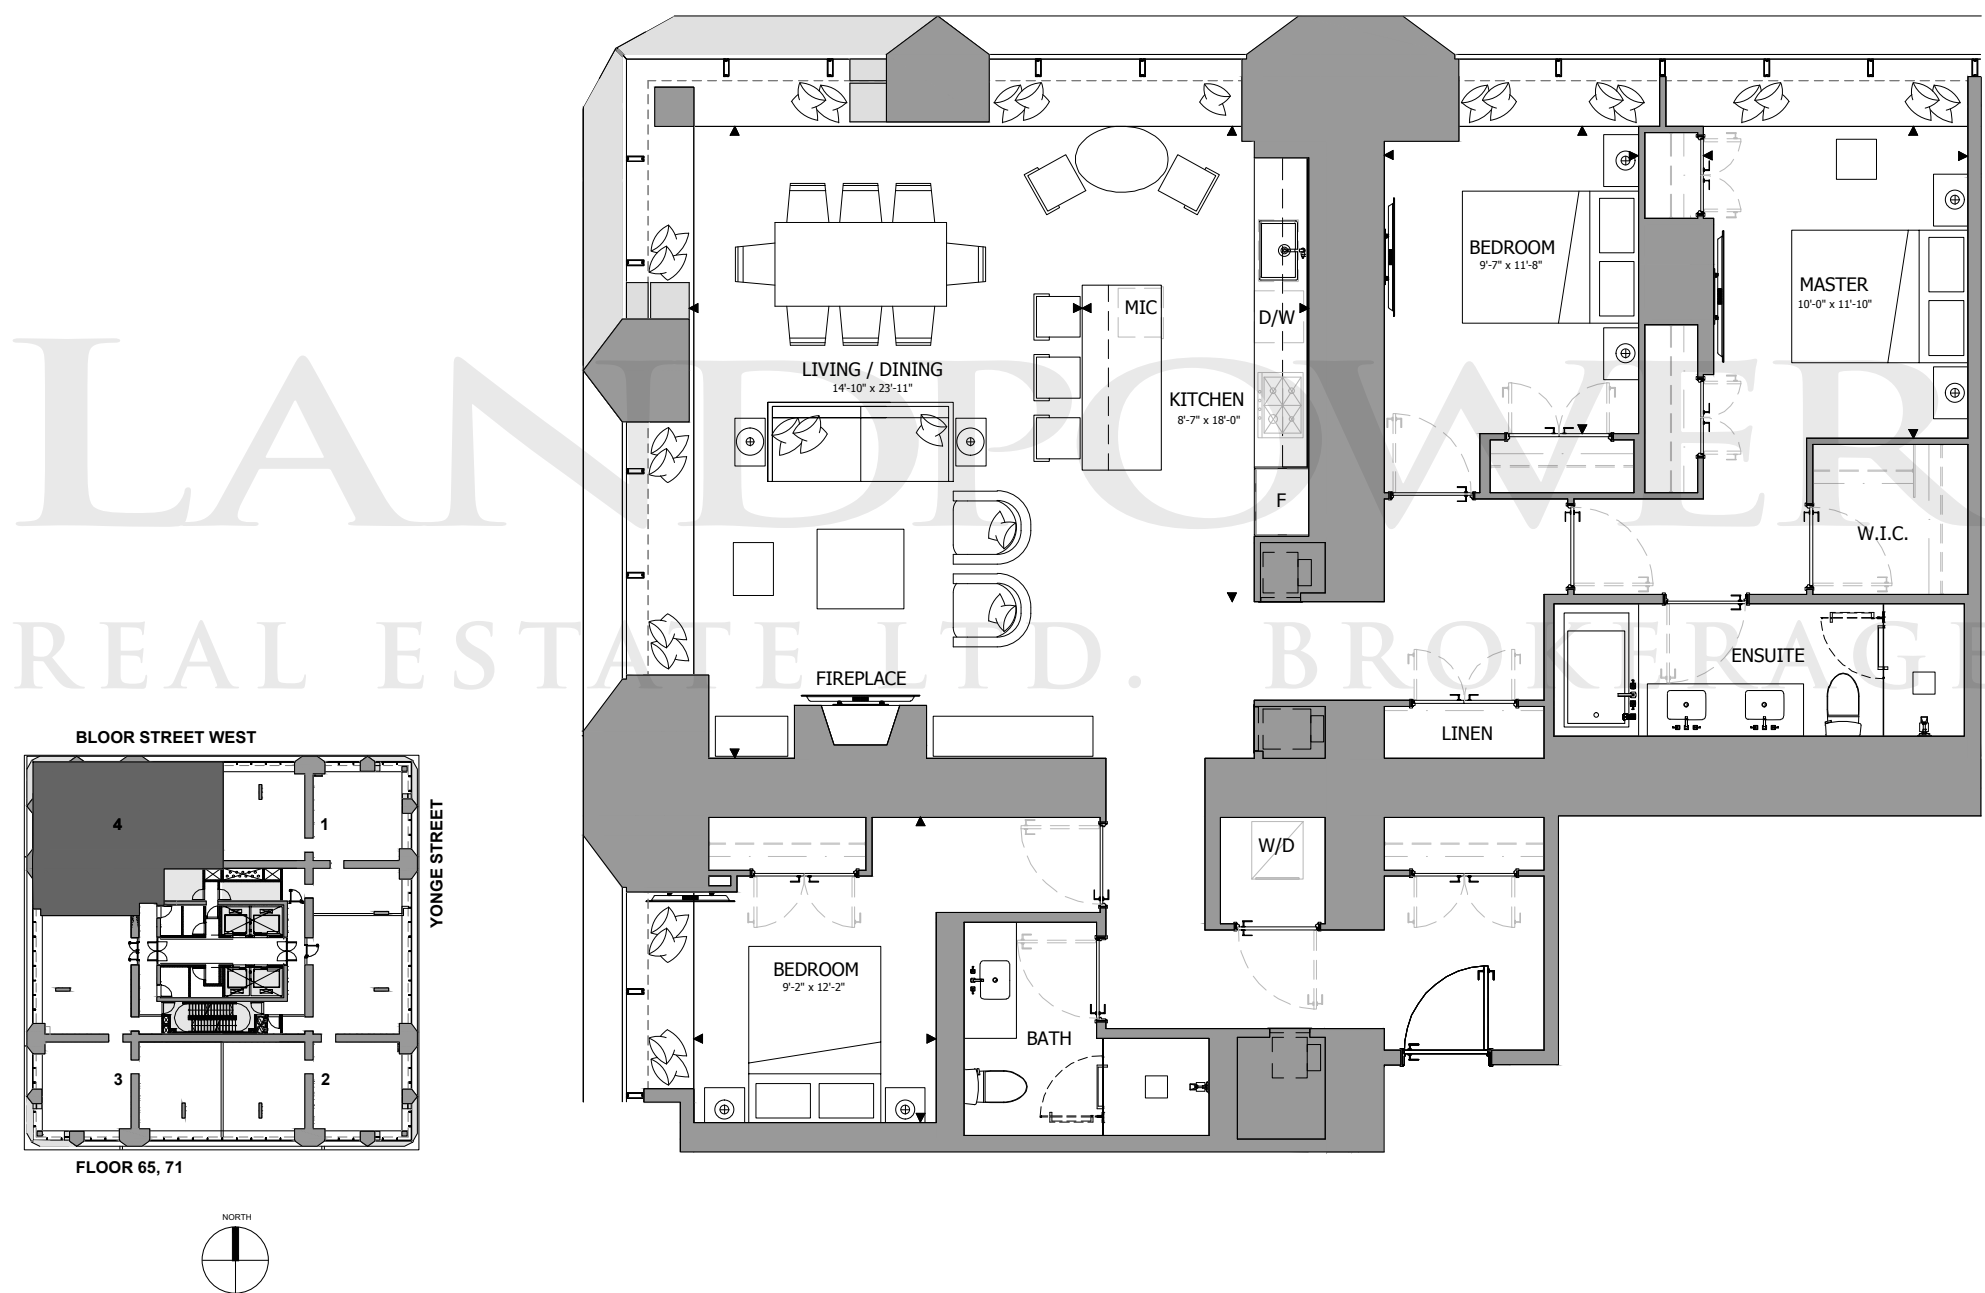

THE ONE

RESIDENCES

ONEBLOORWEST.COM

HIGH-RISE COLLECTION B

SUITE 04

3 BEDROOM

1,909 SQ.FT.

All dimensions, specifications, drawings, and floor plans are approximate and are subject to change without notice. Actual square footage may vary from that stated hereon. E. & O.E.