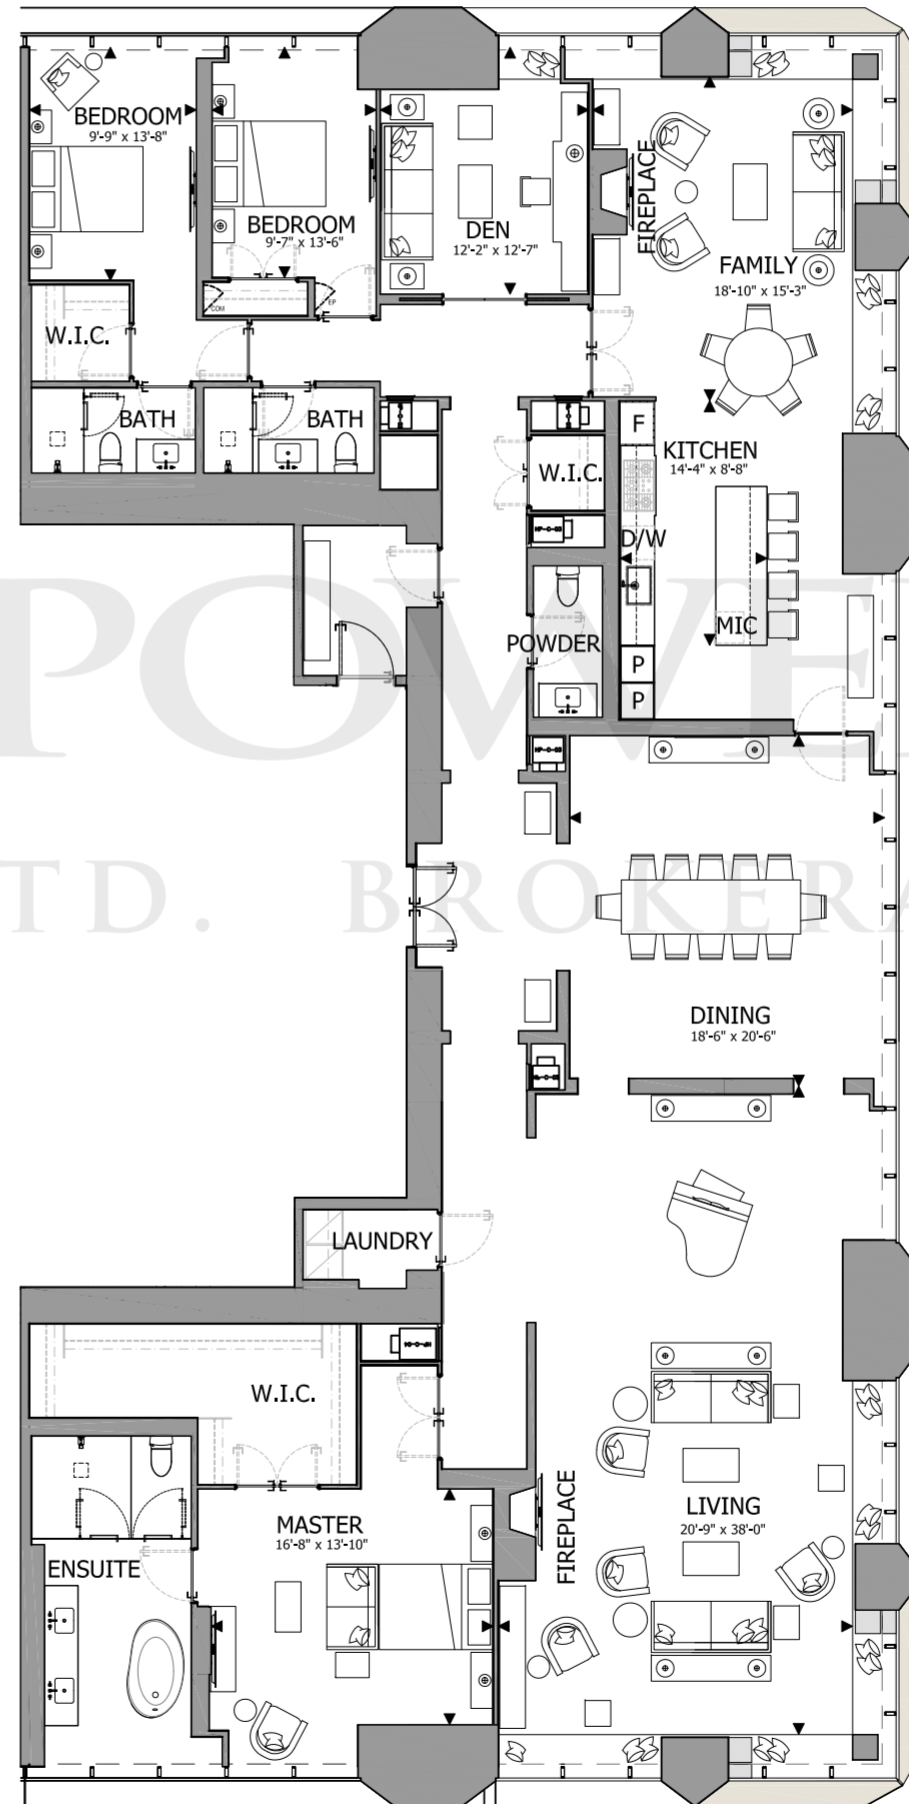

THE ONE

RESIDENCES

ONEBLOORWEST.COM

SUB PENTHOUSE COLLECTION

OPTION A

3 BEDROOM + DEN

4,351 SQ.FT.

THE ONE