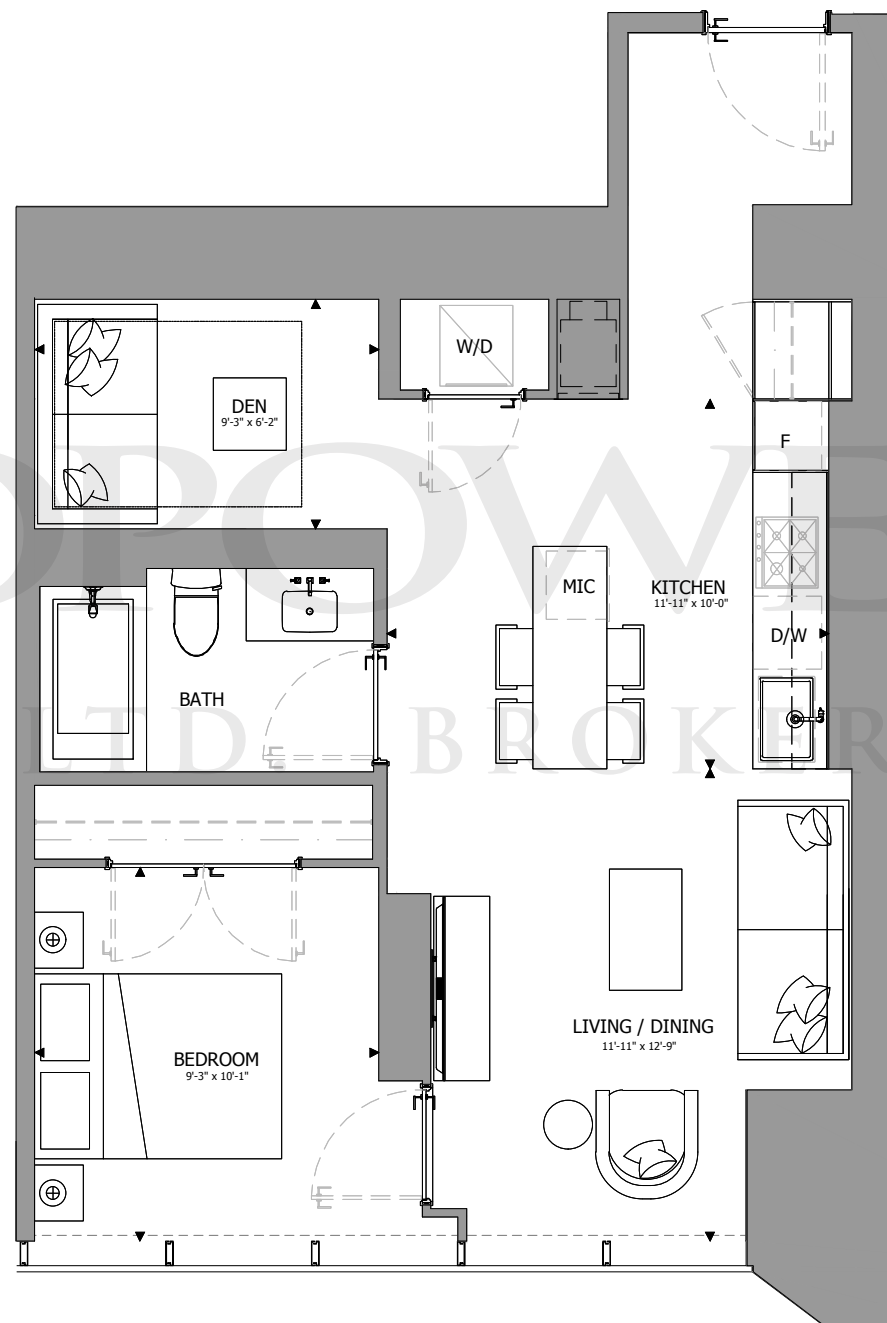

THE ONE

RESIDENCES

ONEBLOORWEST.COM

TOWER COLLECTION A

SUITE 05, 10

1 BEDROOM + DEN

730 SQ.FT. (UNIT 05)

725 SQ.FT. (UNIT 10)

LANDFLOWER
REAL ESTATE LTD. BROKERAGE

All dimensions, specifications, drawings, and floor plans are approximate and are subject to change without notice. Actual square footage may vary from that stated hereon. E. & O.E.