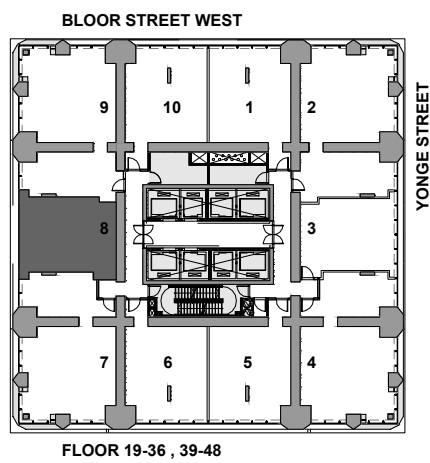

THE ONE

RESIDENCES

ONEBLOORWEST.COM

TOWER COLLECTION A

SUITE 08

1 BEDROOM

591 SQ.FT.

All dimensions, specifications, drawings, and floor plans are approximate and are subject to change without notice. Actual square footage may vary from that stated hereon. E. & O.E.

THE ONE

RESIDENCES

ONEBLOORWEST.COM

TOWER COLLECTION B

SUITE 08

1 BEDROOM

591 SQ.FT.

LANDPOWER
REAL ESTATE LTD. BROKERAGE