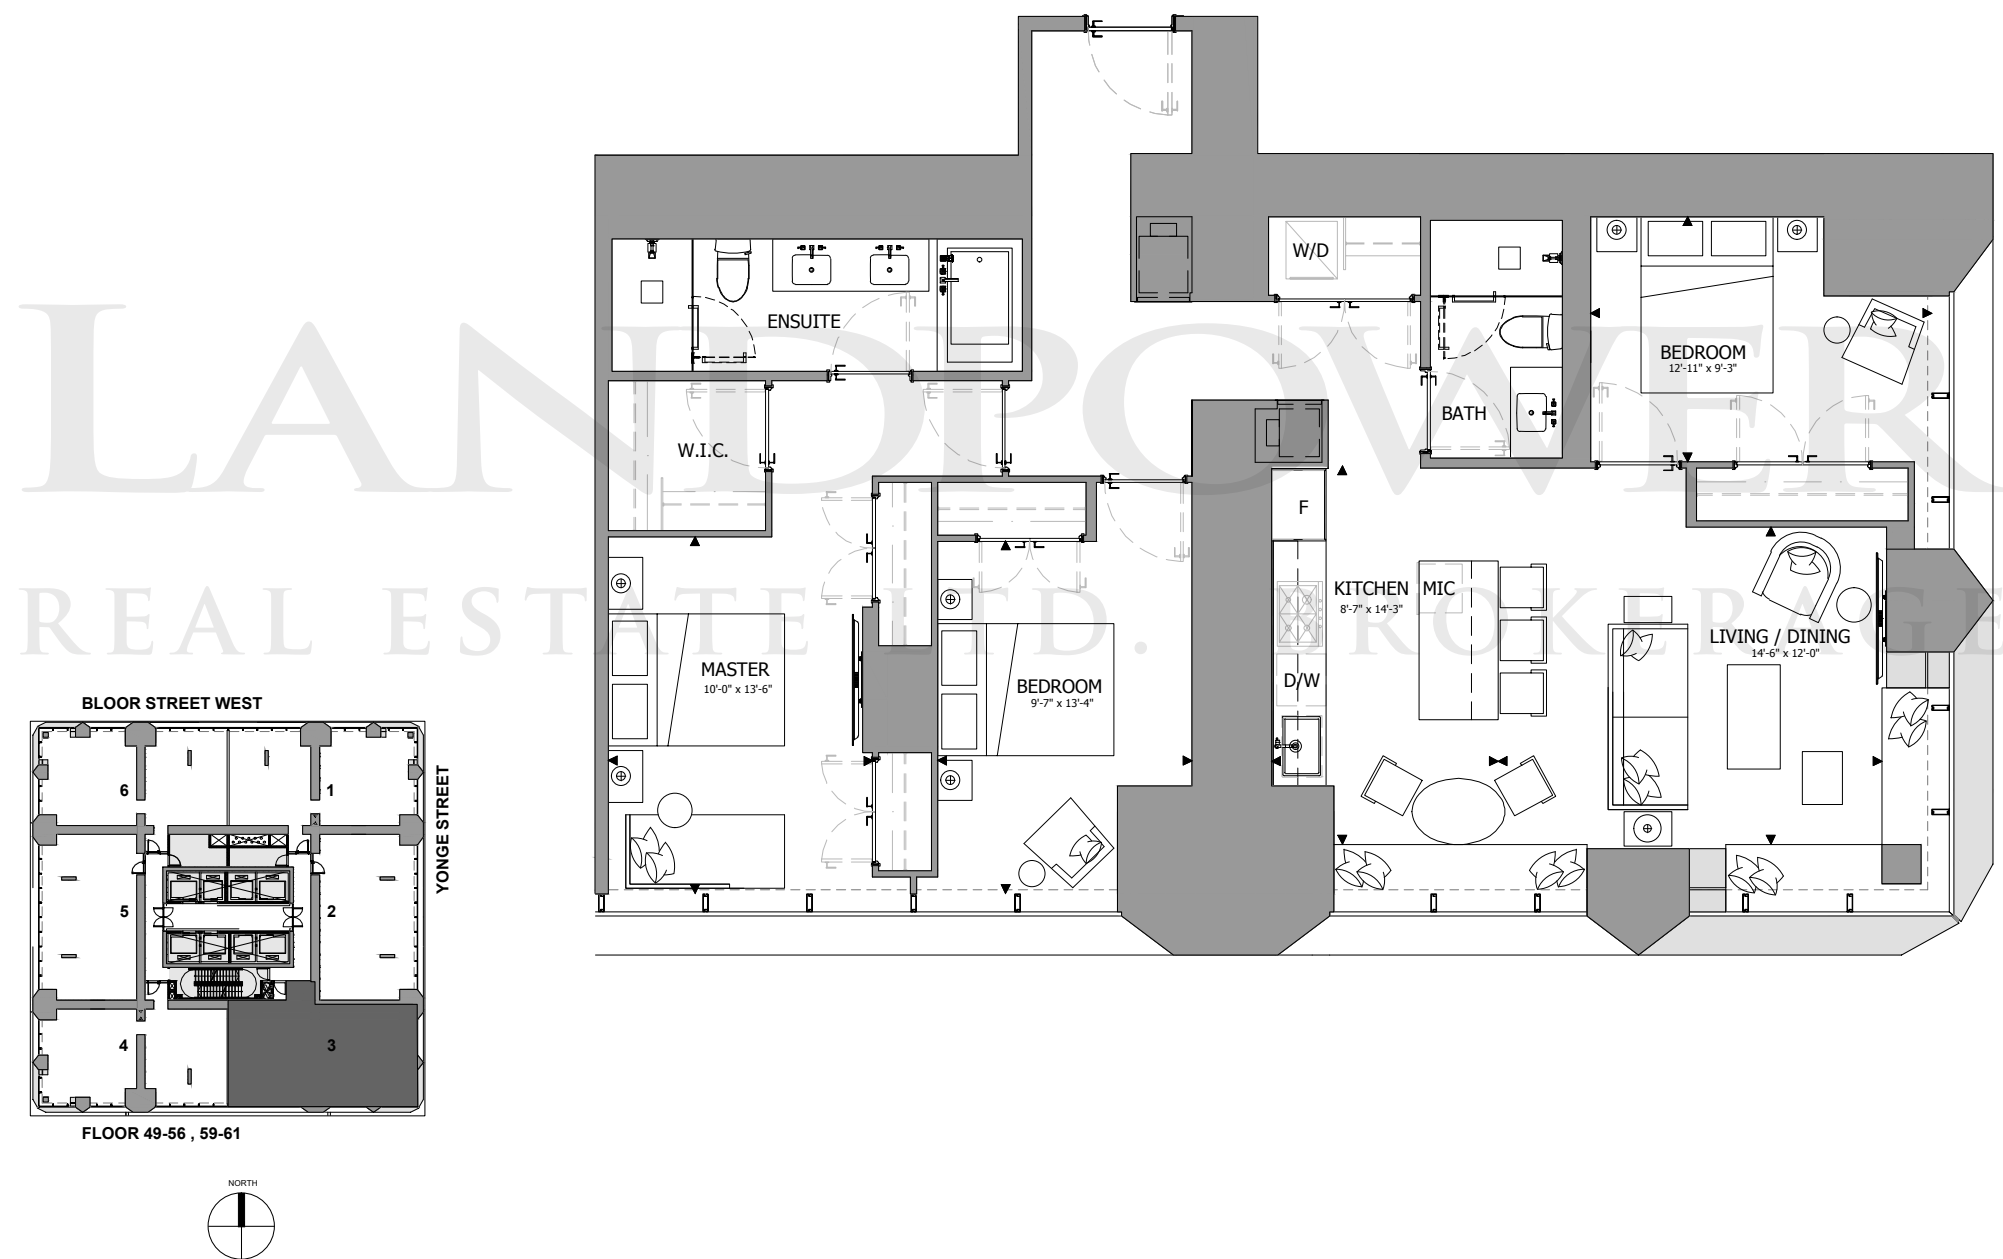

THE ONE

RESIDENCES

ONEBLOORWEST.COM

UPPER TOWER COLLECTION A
SUITE 03 (OPTION 1)
3 BEDROOM
1,499 SQ.FT.

All dimensions, specifications, drawings, and floor plans are approximate and are subject to change without notice. Actual square footage may vary from that stated hereon. E. & O.E.