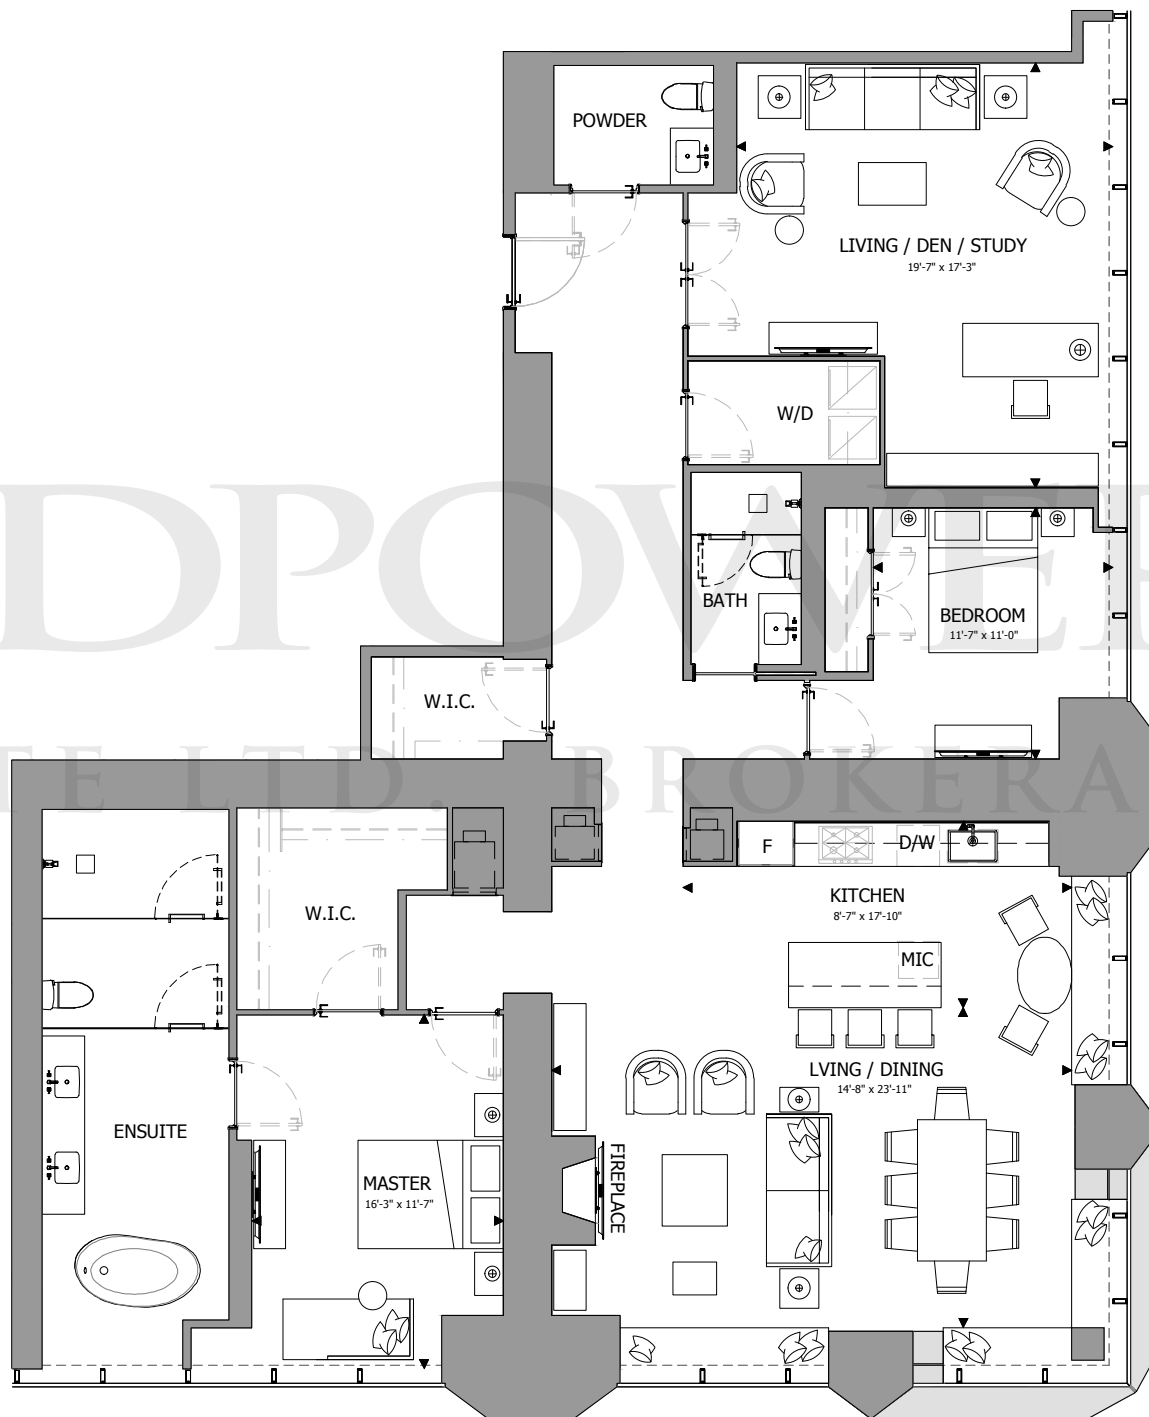

THE ONE

RESIDENCES

ONEBLOORWEST.COM

HIGH-RISE COLLECTION A
 SUITE 02
 2 BEDROOM + DEN
 2,466 SQ.FT.

LANDPOW
 REAL ESTATE LTD. BROKERAGE

All dimensions, specifications, drawings, and floor plans are approximate and are subject to change without notice. Actual square footage may vary from that stated hereon. E. & O.E.

THE ONE

RESIDENCES

ONEBLOORWEST.COM

HIGH-RISE COLLECTION B

SUITE 02

2 BEDROOM + DEN

2,466 SQ.FT.

LANDPOW
REAL ESTATE LTD. BROKERAGE

FLOOR 65, 71

All dimensions, specifications, drawings, and floor plans are approximate and are subject to change without notice. Actual square footage may vary from that stated herein. E. & O.E.

THE ONE