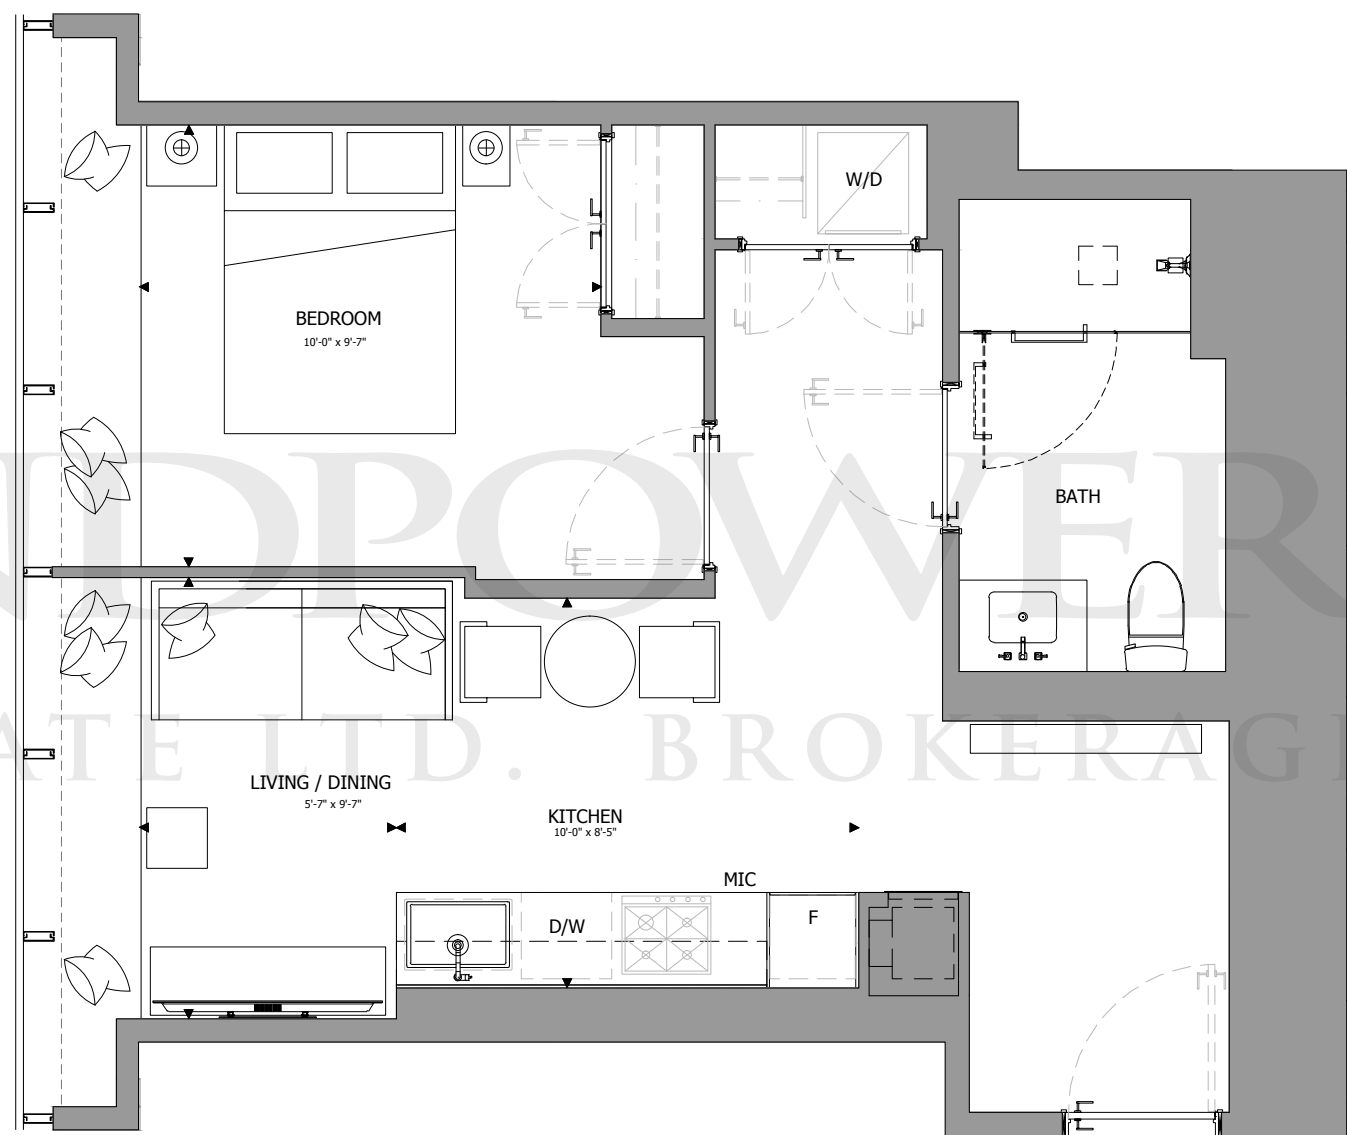

THE ONE

RESIDENCES

ONEBLOORWEST.COM

TOWER COLLECTION B

SUITE 08

1 BEDROOM

591 SQ.FT.

LANDPOWER
REAL ESTATE LTD. BROKERAGE