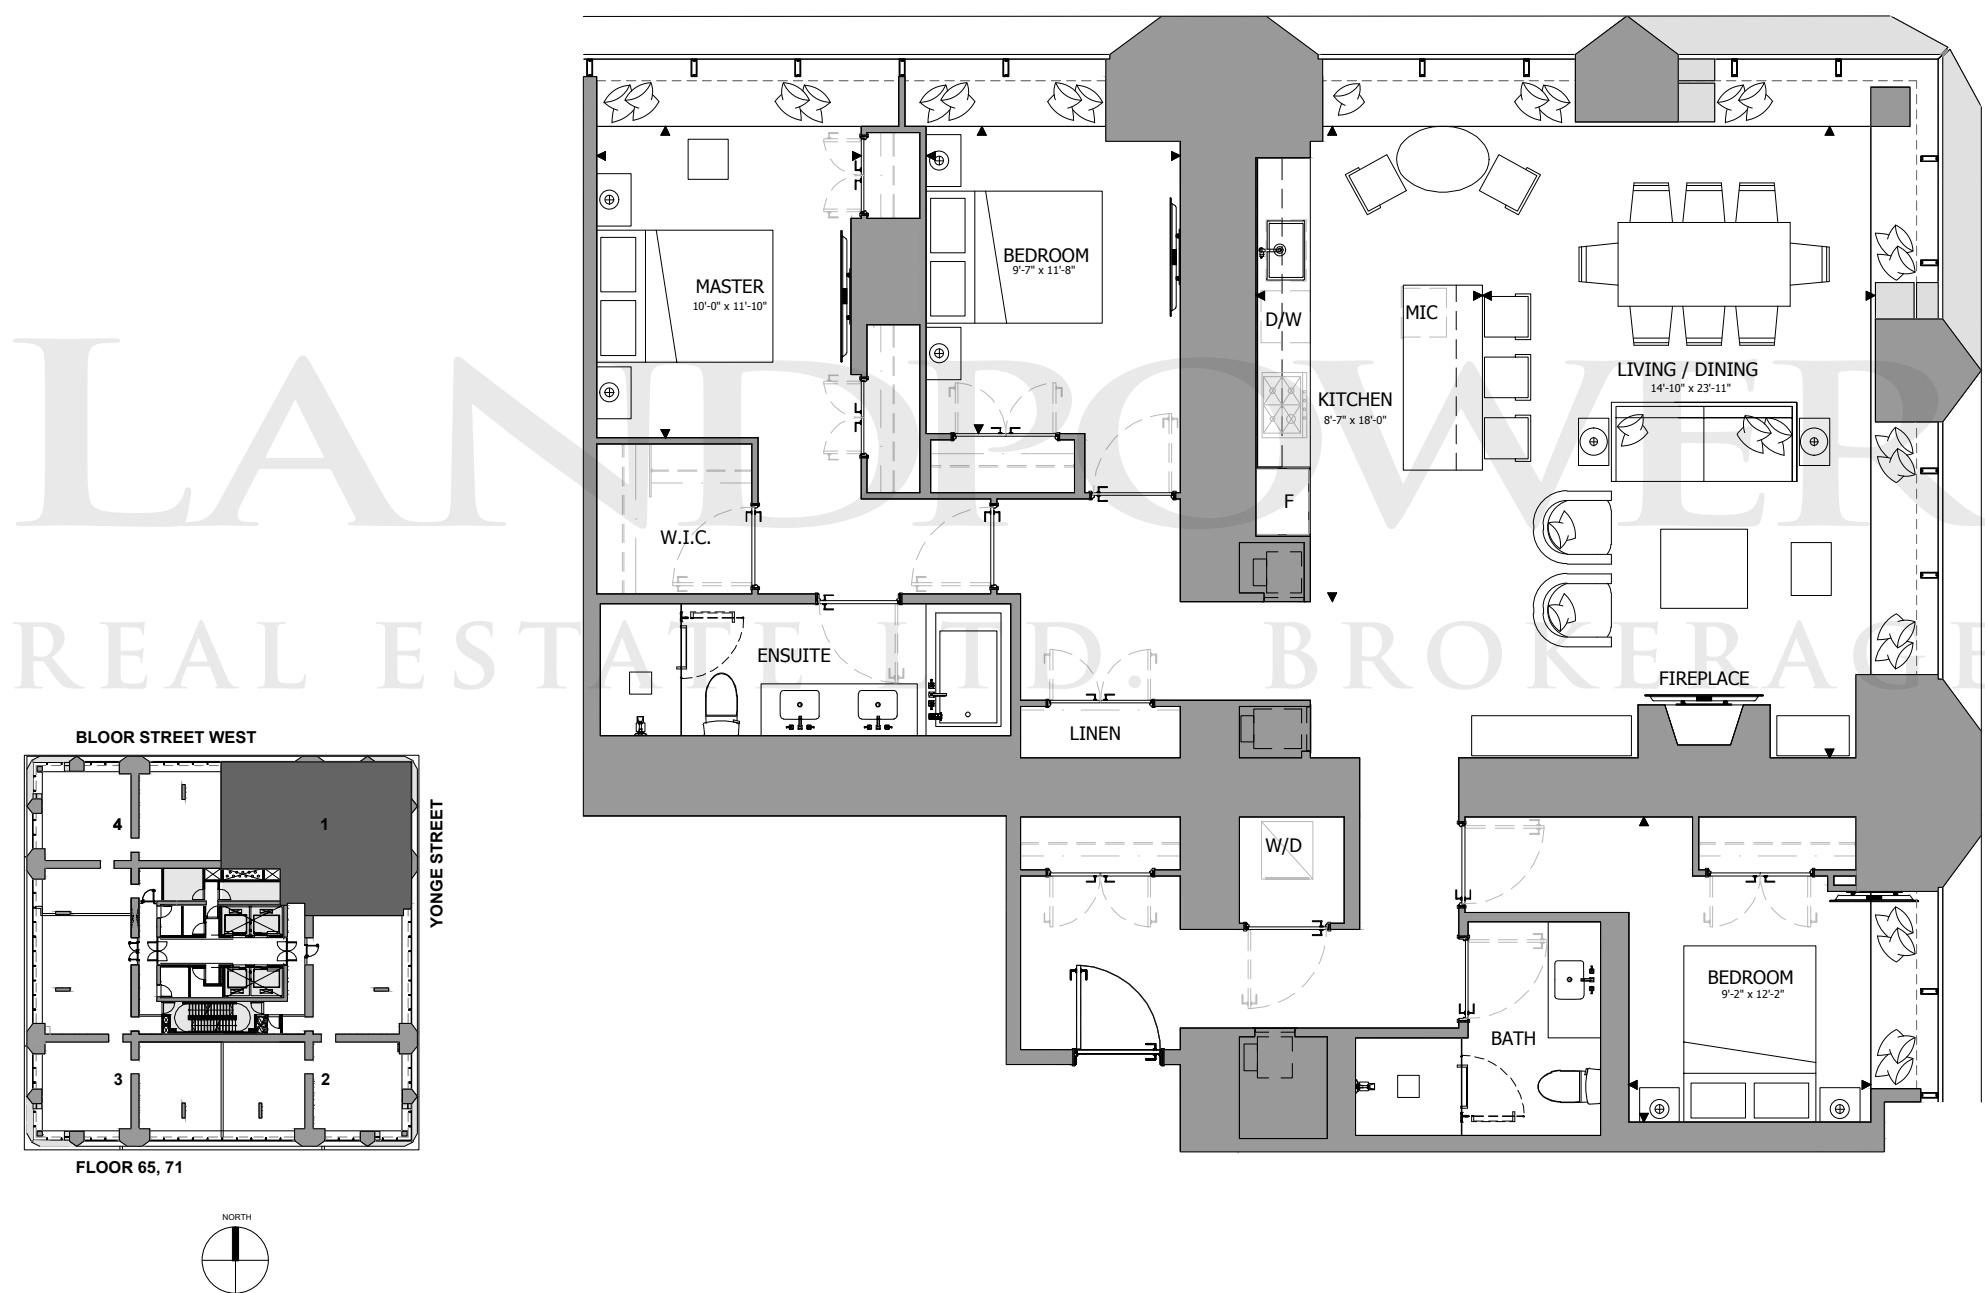

THE ONE

RESIDENCES

ONEBLOORWEST.COM

HIGH-RISE COLLECTION B

SUITE 01

3 BEDROOM

1,909 SQ.FT.

All dimensions, specifications, drawings, and floor plans are approximate and are subject to change without notice. Actual square footage may vary from that stated hereon. E. & O.E.