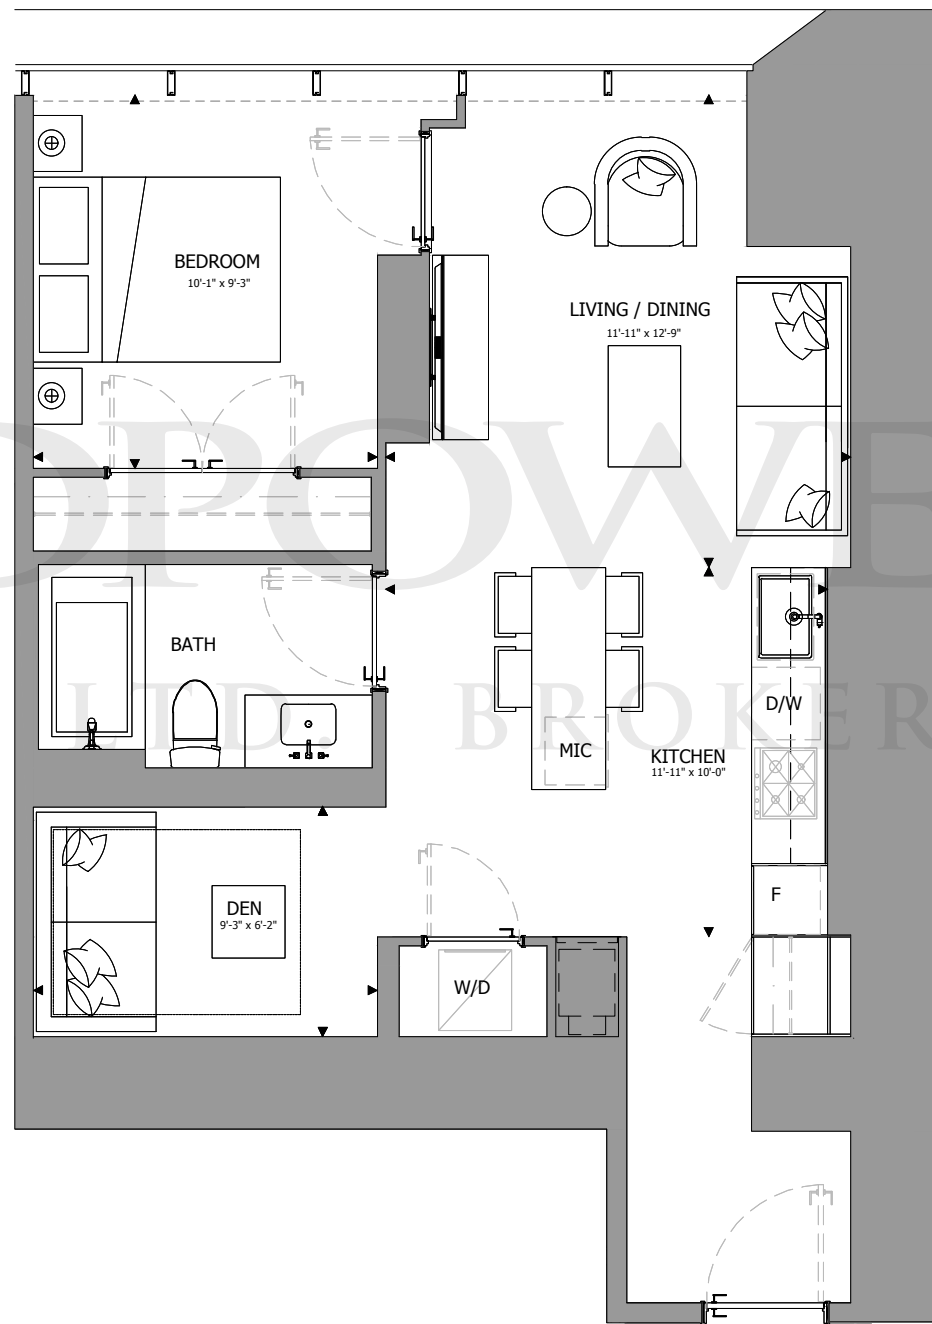

THE ONE

RESIDENCES

ONEBLOORWEST.COM

TOWER COLLECTION A

SUITE 01, 06

1 BEDROOM + DEN

725 SQ.FT. (UNIT 01)

733 SQ.FT. (UNIT 06)

LANDSPROWER
REAL ESTATE LTD. BROKERAGE

All dimensions, specifications, drawings, and floor plans are approximate and are subject to change without notice. Actual square footage may vary from that stated hereon. E. & O.E.