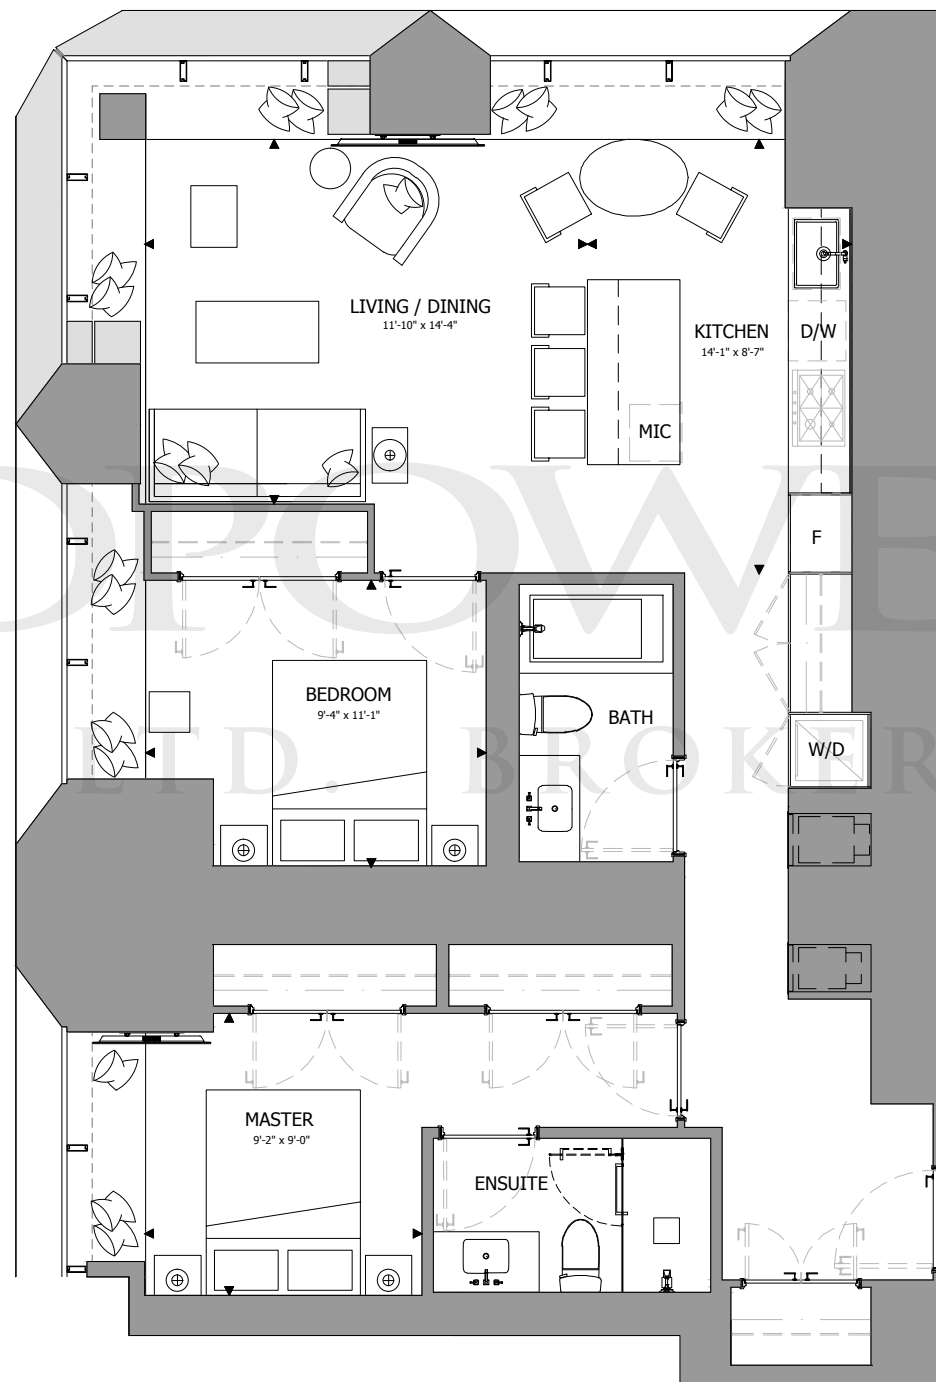

THE ONE

RESIDENCES

ONEBLOORWEST.COM

TOWER COLLECTION B

SUITE 09

2 BEDROOM

1,166 SQ.FT.

All dimensions, specifications, drawings, and floor plans are approximate and are subject to change without notice. Actual square footage may vary from that stated hereon. E. & O.E.