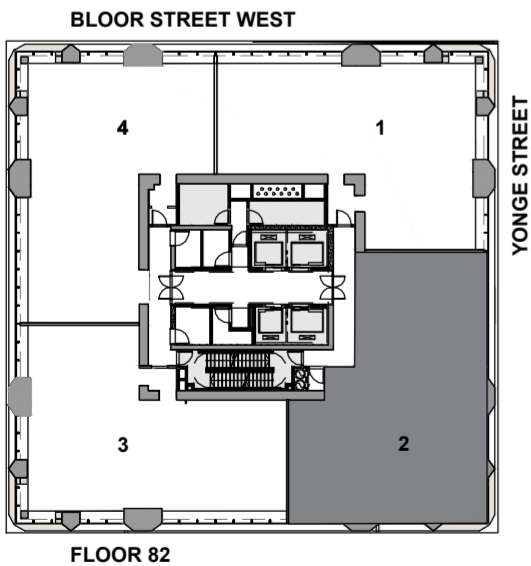

THE ONE

RESIDENCES

PENTHOUSE COLLECTION
SUITE 02
3 BEDROOM + DEN
INTERIOR AREA: 6,037 SQ.FT.
EXTERIOR AREA: 1,025 SQ.FT.