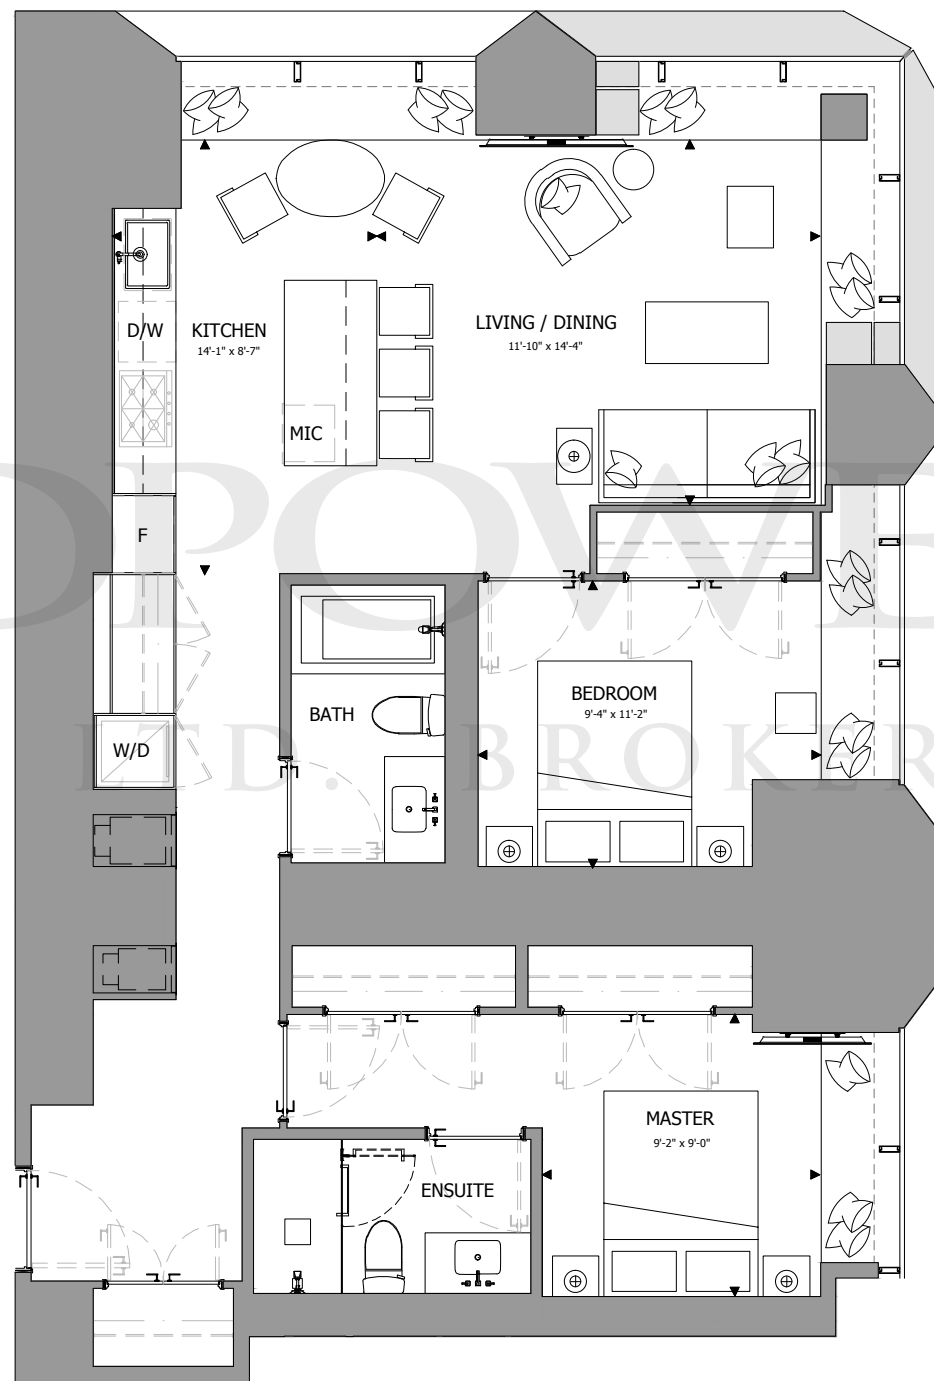

THE ONE

RESIDENCES

ONEBLOORWEST.COM

TOWER COLLECTION B
SUITE 02
2 BEDROOM
1,166 SQ.FT.

LAND POWER
REAL ESTATE BROKERAGE

All dimensions, specifications, drawings, and floor plans are approximate and are subject to change without notice. Actual square footage may vary from that stated hereon. E. & O.E.