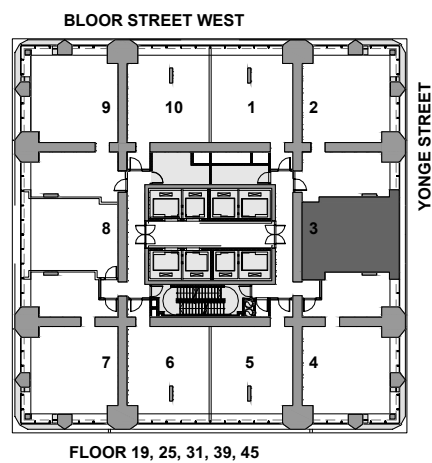

TOWER COLLECTION B

SUITE 03

1 BEDROOM

591 SQ.FT.

LANDPOWER REAL ESTATE LTD. BROKERAGE

All dimensions, specifications, drawings, and floor plans are approximate and are subject to change without notice. Actual square footage may vary from that stated hereon. E. & O.E.

THE ONE

RESIDENCES

ONEBLOORWEST.COM

TOWER COLLECTION A

SUITE 08

1 BEDROOM

591 SQ.FT.

All dimensions, specifications, drawings, and floor plans are approximate and are subject to change without notice. Actual square footage may vary from that stated hereon. E. & O.E.