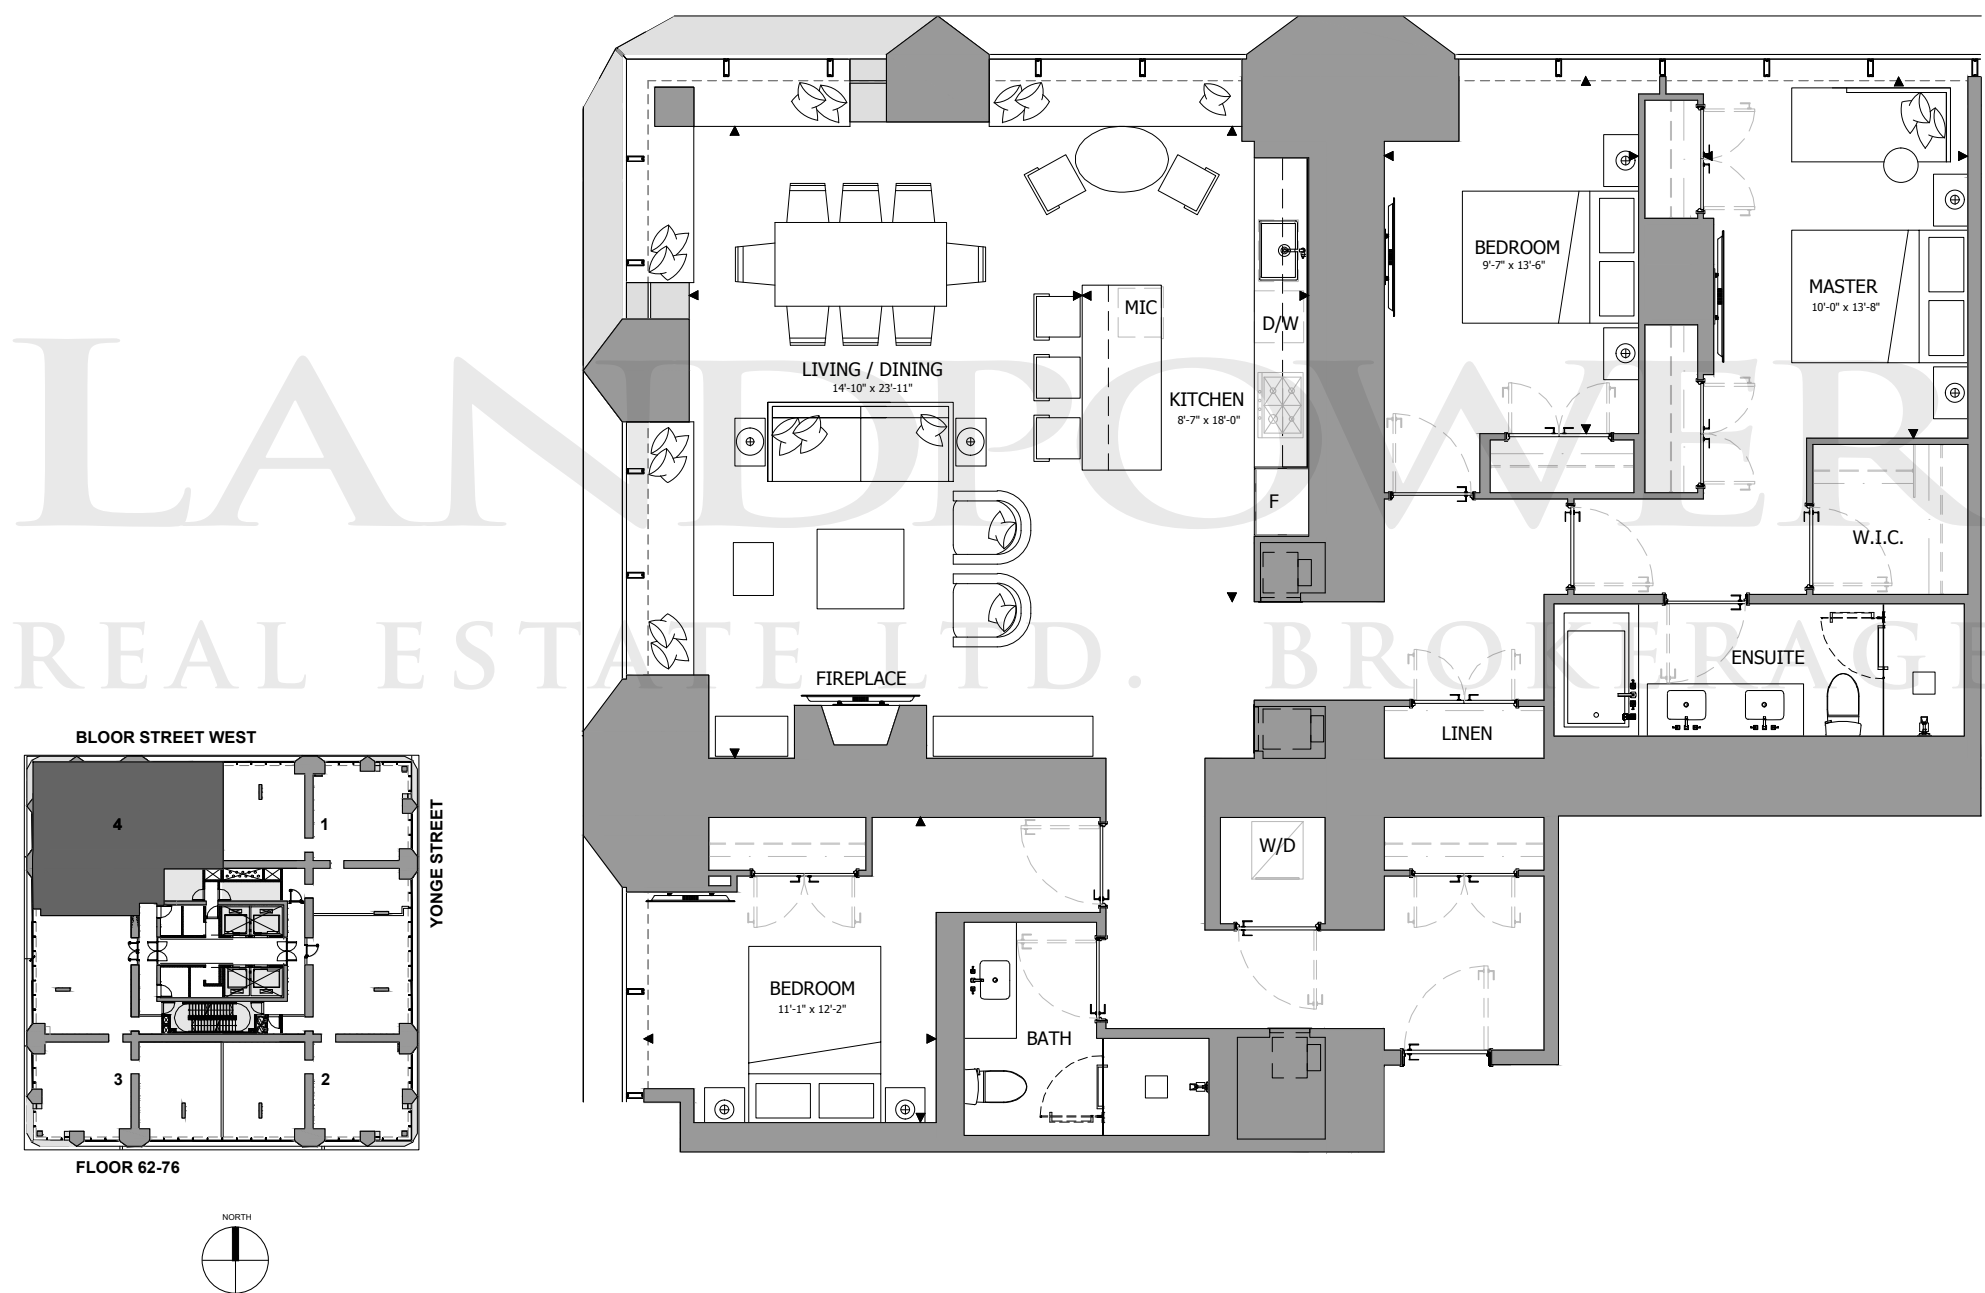

THE ONE

RESIDENCES

ONEBLOORWEST.COM

HIGH-RISE COLLECTION A

SUITE 04

3 BEDROOM

1,909 SQ.FT.

All dimensions, specifications, drawings, and floor plans are approximate and are subject to change without notice. Actual square footage may vary from that stated hereon. E. & O.E.