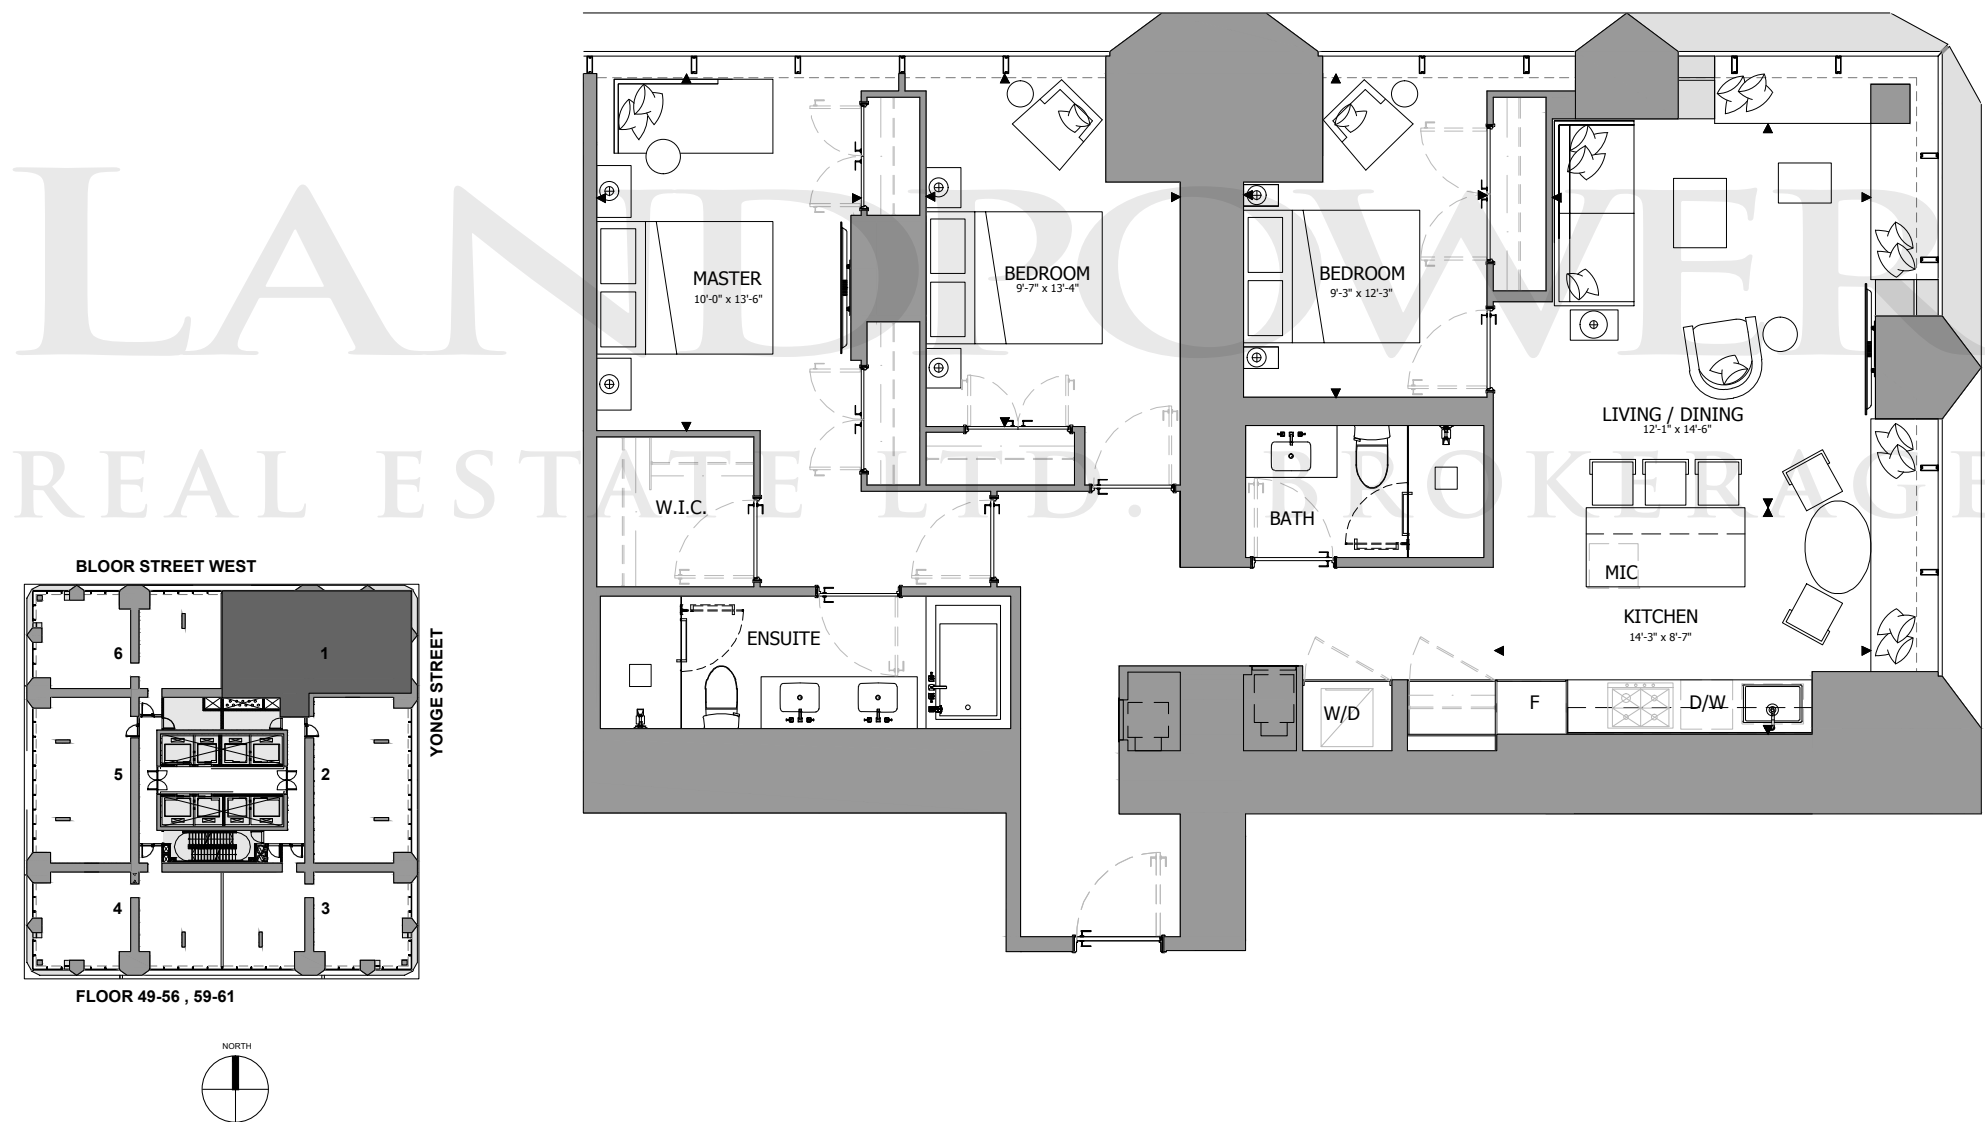

THE ONE

RESIDENCES

ONEBLOORWEST.COM

UPPER TOWER COLLECTION A
SUITE 01
3 BEDROOM
1,495 SQ.FT.

All dimensions, specifications, drawings, and floor plans are approximate and are subject to change without notice. Actual square footage may vary from that stated hereon. E. & O.E.