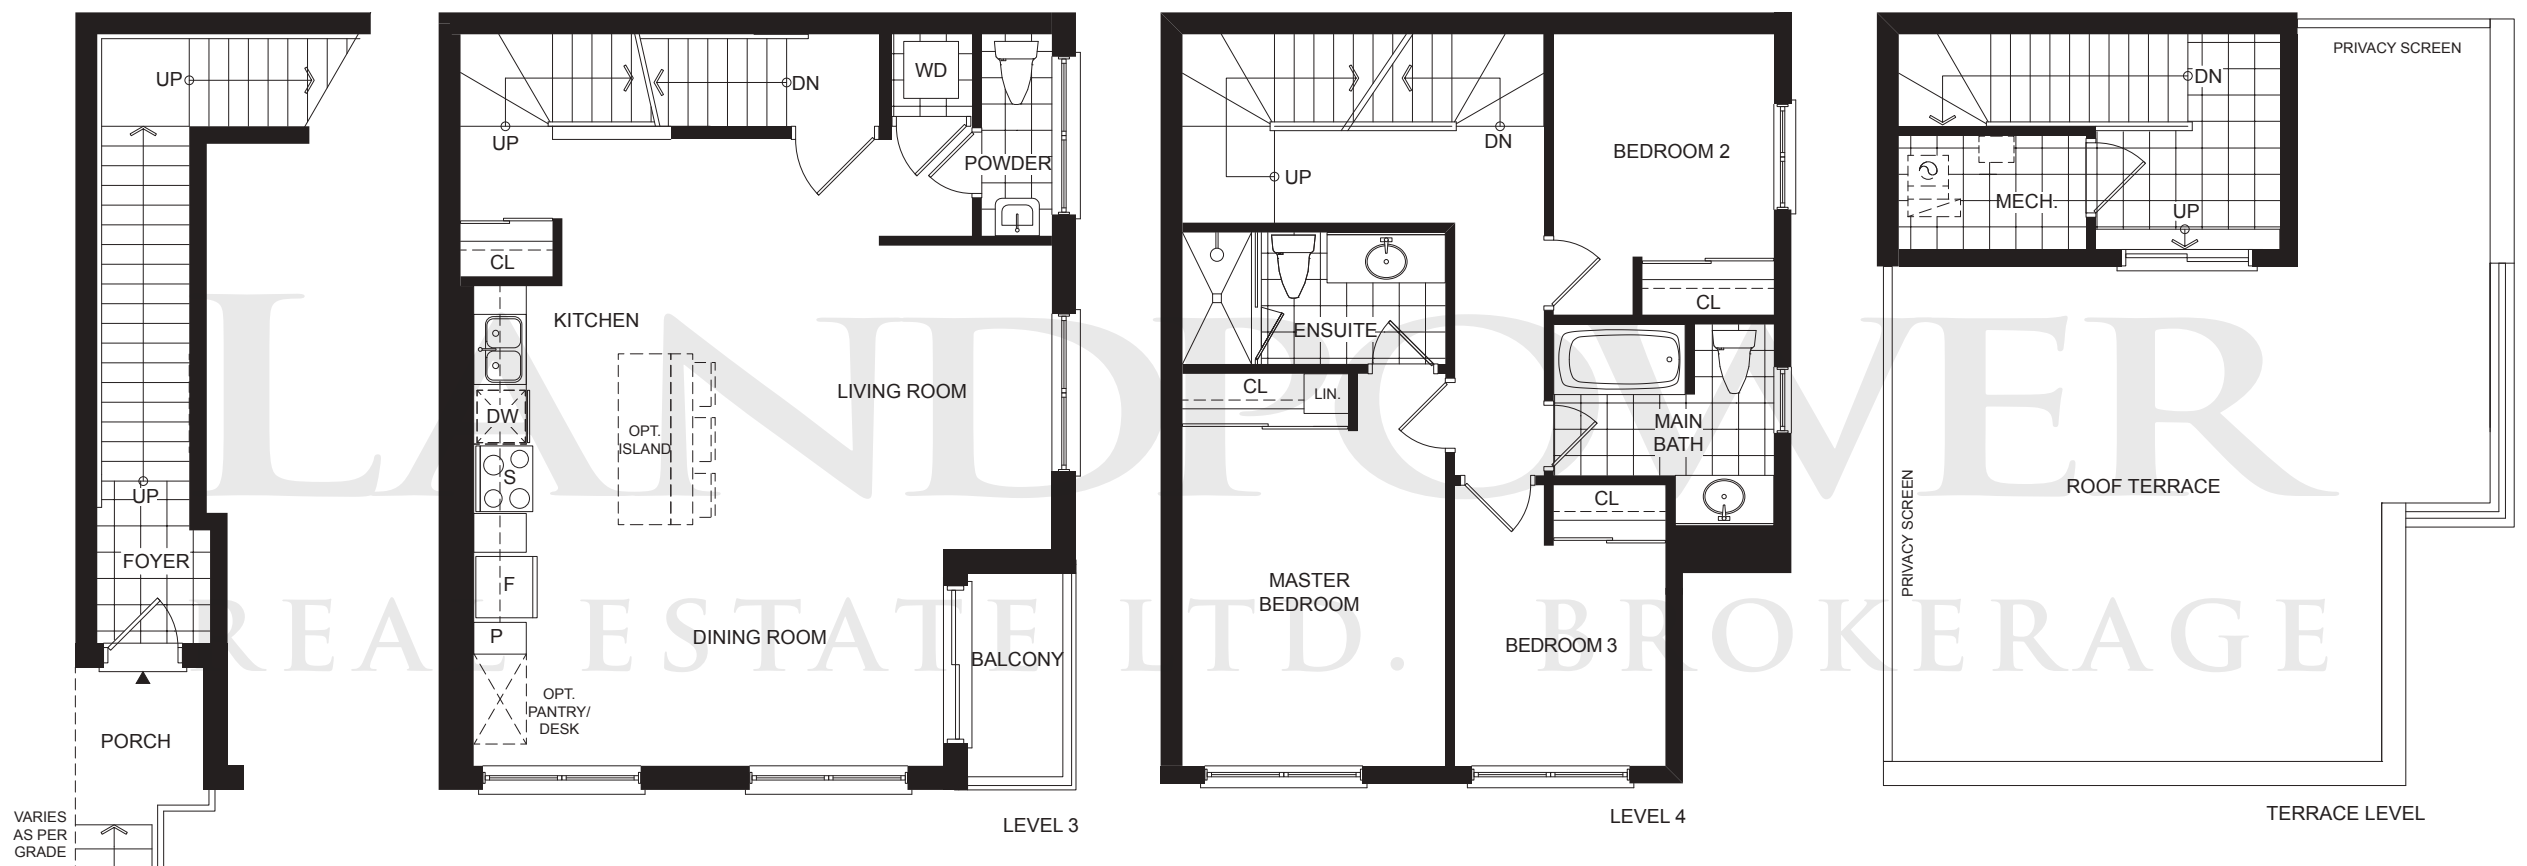

SUITE 2A

TWO BEDROOM
1050 SQ.FT.

LANDPOOWER
REAL ESTATE LTD. BROKERAGE

ICON
H O M E S

Materials, specifications and floor plans are subject to change without notice. E.&O.E.

SUITE 2A-E

TWO BEDROOM
1106 SQ.FT.

Materials, specifications and floor plans are subject to change without notice. E.&O.E.

SUITE 2B

TWO BEDROOM
1360 SQ.FT.

Materials, specifications and floor plans are subject to change without notice. E.&O.E.

SUITE 2B-E

TWO BEDROOM
1393 SQ.FT.

Materials, specifications and floor plans are subject to change without notice. E.&O.E.

SUITE 3A

THREE BEDROOM
1346 SQ.FT.

I|C|O|N
H O M E S

Materials, specifications and floor plans are subject to change without notice. E.&O.E.

SUITE 3B

THREE BEDROOM
1592 SQ.FT.

Materials, specifications and floor plans are subject to change without notice. E.&O.E.