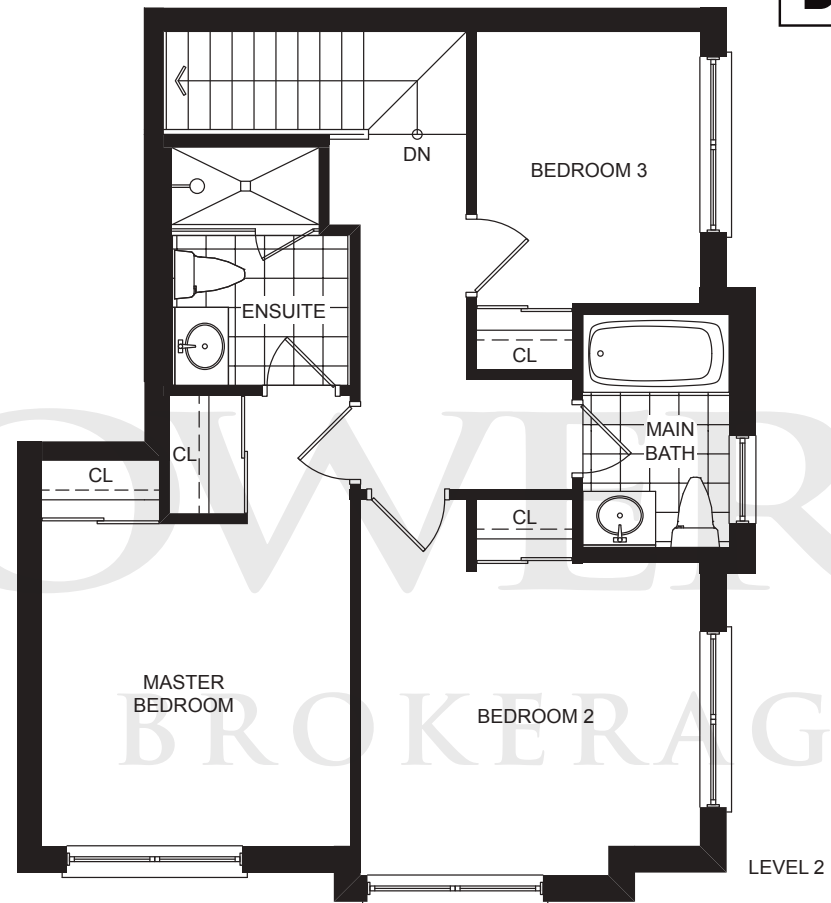

SUITE 2A

TWO BEDROOM
1050 SQ.FT.

LANDPOOWER
REAL ESTATE LTD. BROKERAGE

ICON
H O M E S

Materials, specifications and floor plans are subject to change without notice. E.&O.E.

SUITE 2A-E

TWO BEDROOM
1106 SQ.FT.

Materials, specifications and floor plans are subject to change without notice. E.&O.E.

SUITE 2B

TWO BEDROOM
1360 SQ.FT.

Materials, specifications and floor plans are subject to change without notice. E.&O.E.

SUITE 2B-E

TWO BEDROOM
1393 SQ.FT.

Materials, specifications and floor plans are subject to change without notice. E.&O.E.

SUITE 3A

THREE BEDROOM
1346 SQ.FT.

I|C|O|N
H O M E S

Materials, specifications and floor plans are subject to change without notice. E.&O.E.

SUITE 3B

THREE BEDROOM
1592 SQ.FT.

Materials, specifications and floor plans are subject to change without notice. E.&O.E.