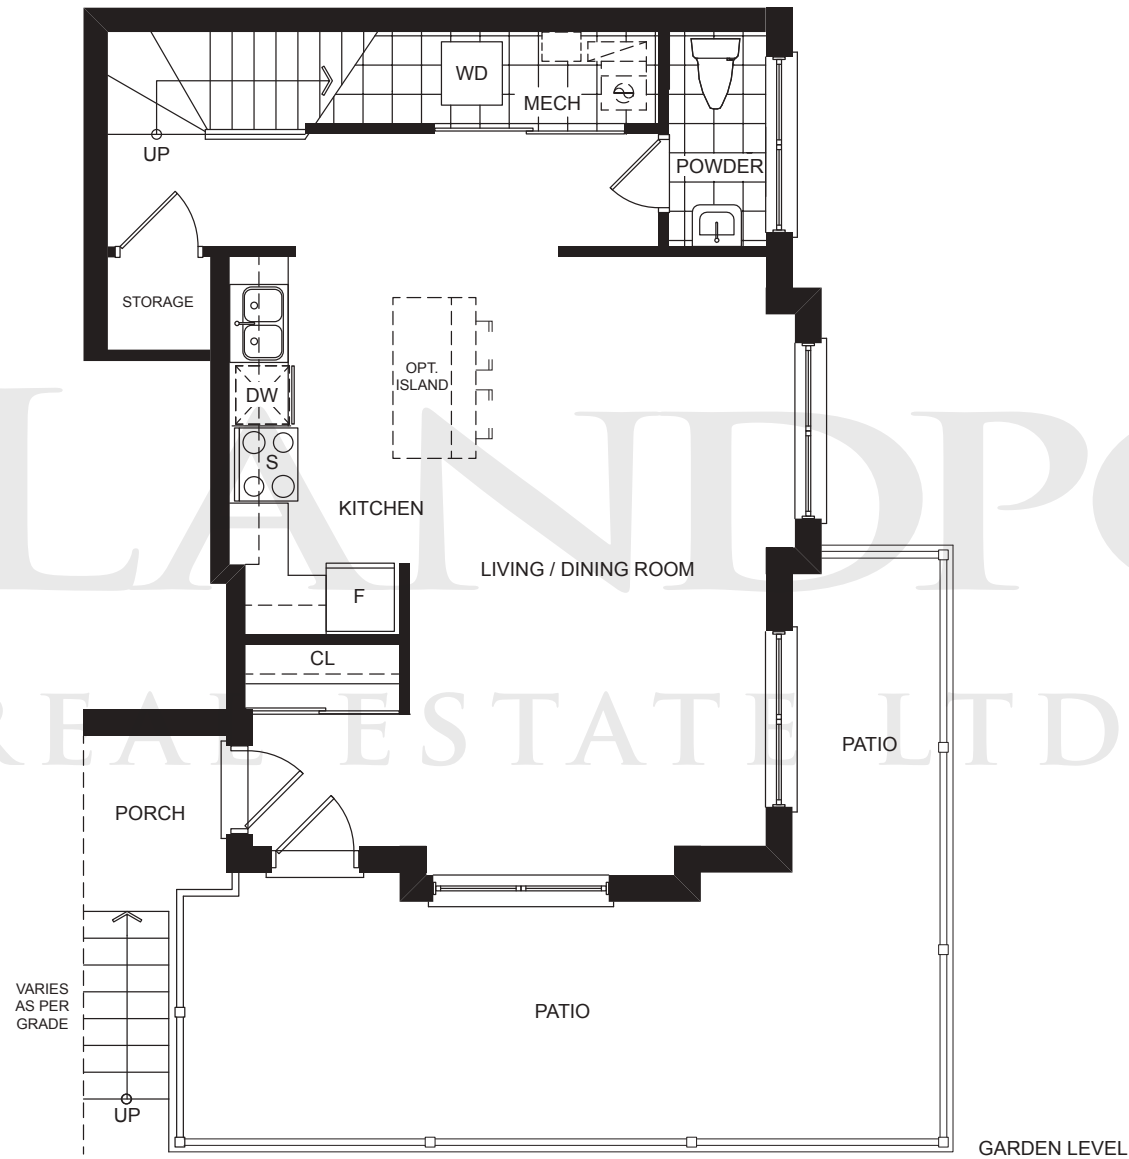

SUITE 2A

TWO BEDROOM
1050 SQ.FT.

LANDPOOWER
REAL ESTATE LTD. BROKERAGE

ICON
H O M E S

Materials, specifications and floor plans are subject to change without notice. E.&O.E.

SUITE 2A-E

TWO BEDROOM
1106 SQ.FT.

Materials, specifications and floor plans are subject to change without notice. E.&O.E.

SUITE 2B

TWO BEDROOM
1360 SQ.FT.

Materials, specifications and floor plans are subject to change without notice. E.&O.E.

SUITE 2B-E

TWO BEDROOM
1393 SQ.FT.

Materials, specifications and floor plans are subject to change without notice. E.&O.E.

SUITE 3A

THREE BEDROOM
1346 SQ.FT.

I|C|O|N
H O M E S

Materials, specifications and floor plans are subject to change without notice. E.&O.E.

SUITE 3B

THREE BEDROOM
1592 SQ.FT.

Materials, specifications and floor plans are subject to change without notice. E.&O.E.