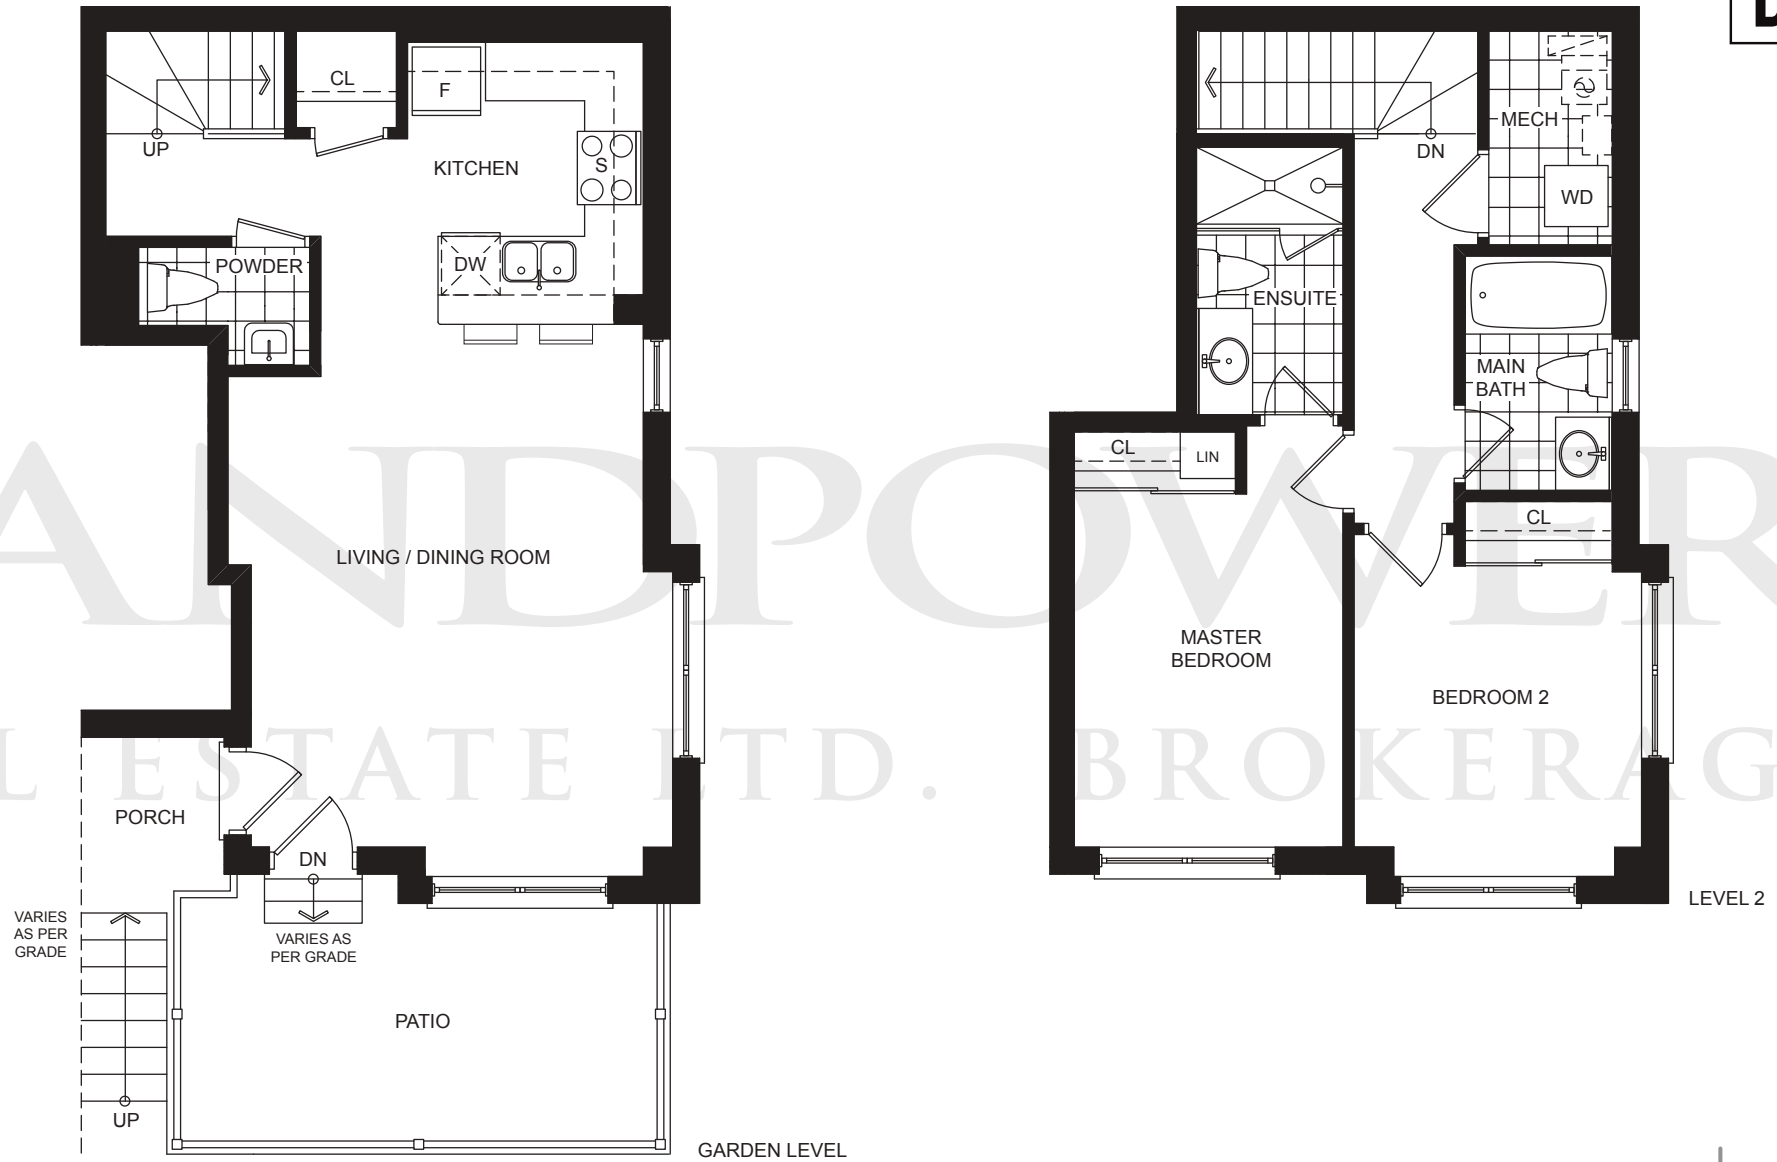

SUITE 2A

TWO BEDROOM
1050 SQ.FT.

LANDPOOWER
REAL ESTATE LTD. BROKERAGE

ICON
H O M E S

Materials, specifications and floor plans are subject to change without notice. E.&O.E.

SUITE 2A-E

TWO BEDROOM
1106 SQ.FT.

Materials, specifications and floor plans are subject to change without notice. E.&O.E.

SUITE 2B

TWO BEDROOM
1360 SQ.FT.

Materials, specifications and floor plans are subject to change without notice. E.&O.E.

SUITE 2B-E

TWO BEDROOM
1393 SQ.FT.

Materials, specifications and floor plans are subject to change without notice. E.&O.E.

SUITE 3A

THREE BEDROOM
1346 SQ.FT.

I|C|O|N
H O M E S

Materials, specifications and floor plans are subject to change without notice. E.&O.E.

SUITE 3B

THREE BEDROOM
1592 SQ.FT.

Materials, specifications and floor plans are subject to change without notice. E.&O.E.