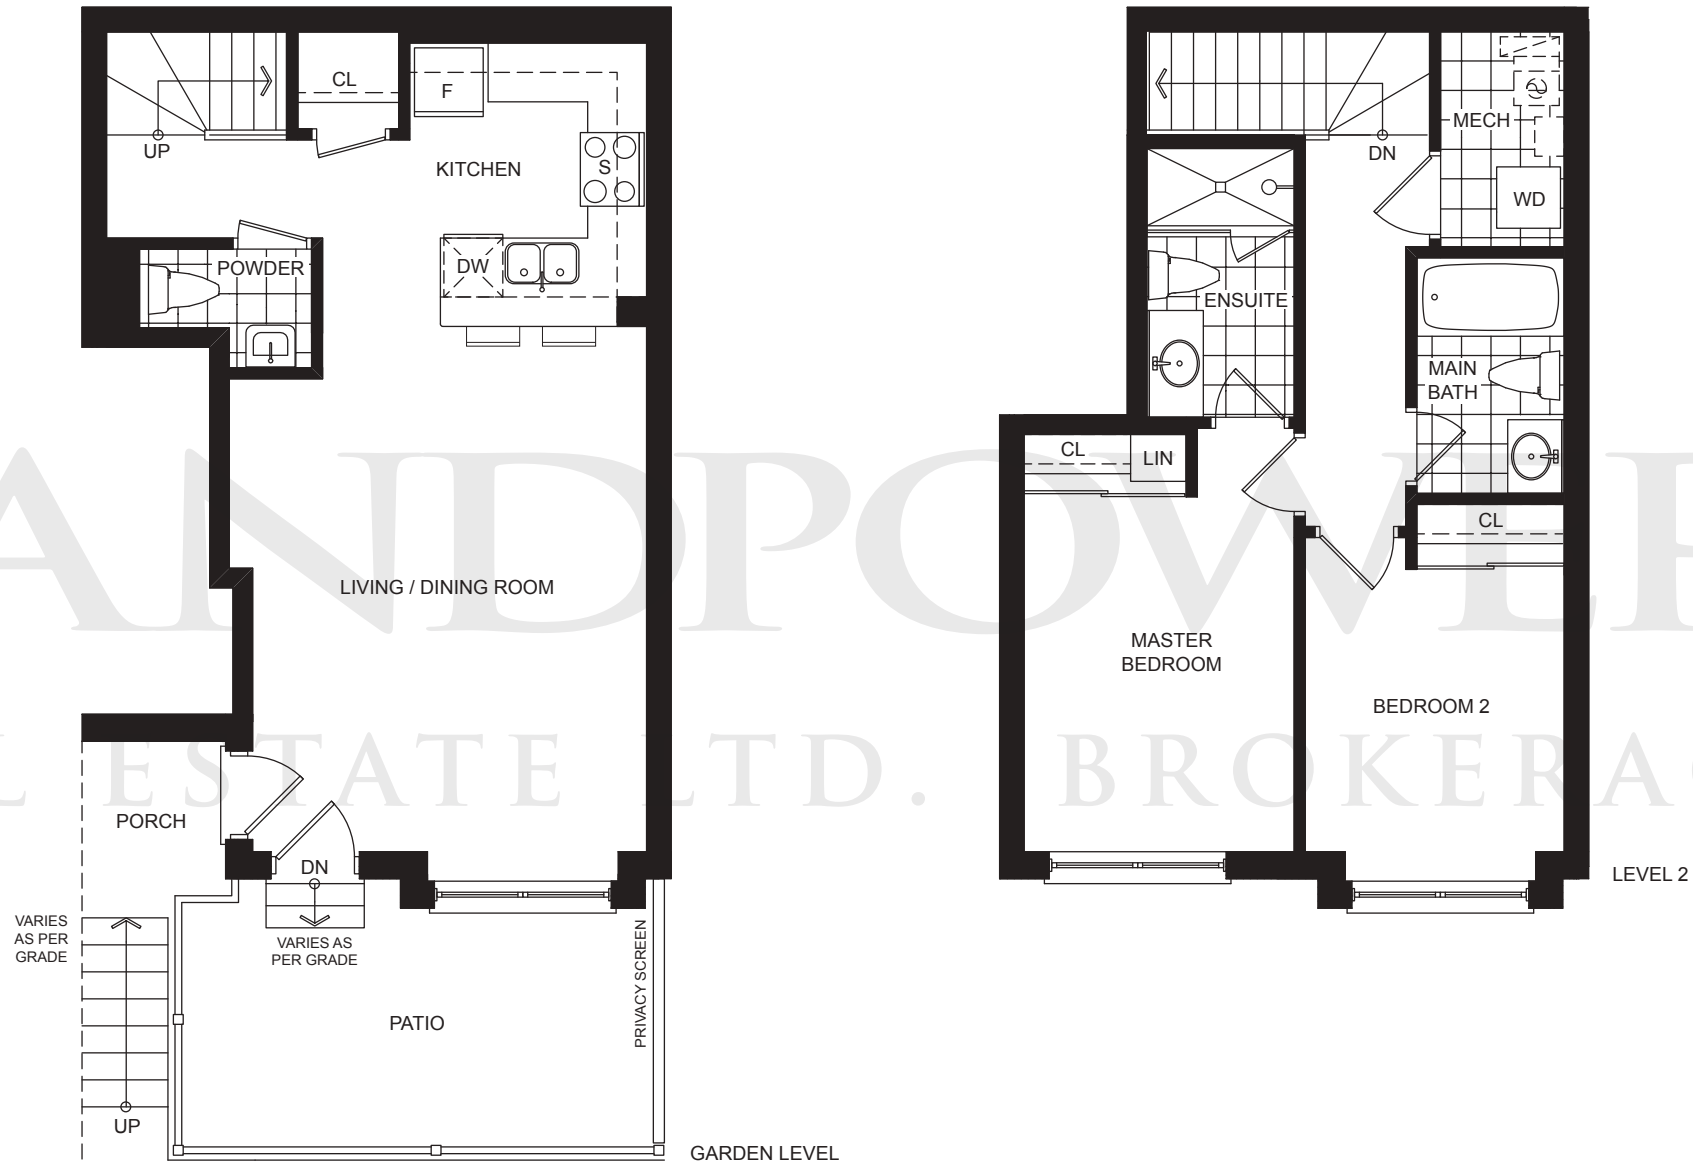

SUITE 2A

TWO BEDROOM
1050 SQ.FT.

LANDPOOWER
REAL ESTATE LTD. BROKERAGE

ICON
H O M E S

Materials, specifications and floor plans are subject to change without notice. E.&O.E.

SUITE 2A-E

TWO BEDROOM
1106 SQ.FT.

Materials, specifications and floor plans are subject to change without notice. E.&O.E.

SUITE 2B

TWO BEDROOM
1360 SQ.FT.

Materials, specifications and floor plans are subject to change without notice. E.&O.E.

SUITE 2B-E

TWO BEDROOM
1393 SQ.FT.

Materials, specifications and floor plans are subject to change without notice. E.&O.E.

SUITE 3A

THREE BEDROOM
1346 SQ.FT.

I|C|O|N
H O M E S

Materials, specifications and floor plans are subject to change without notice. E.&O.E.

SUITE 3B

THREE BEDROOM
1592 SQ.FT.

Materials, specifications and floor plans are subject to change without notice. E.&O.E.