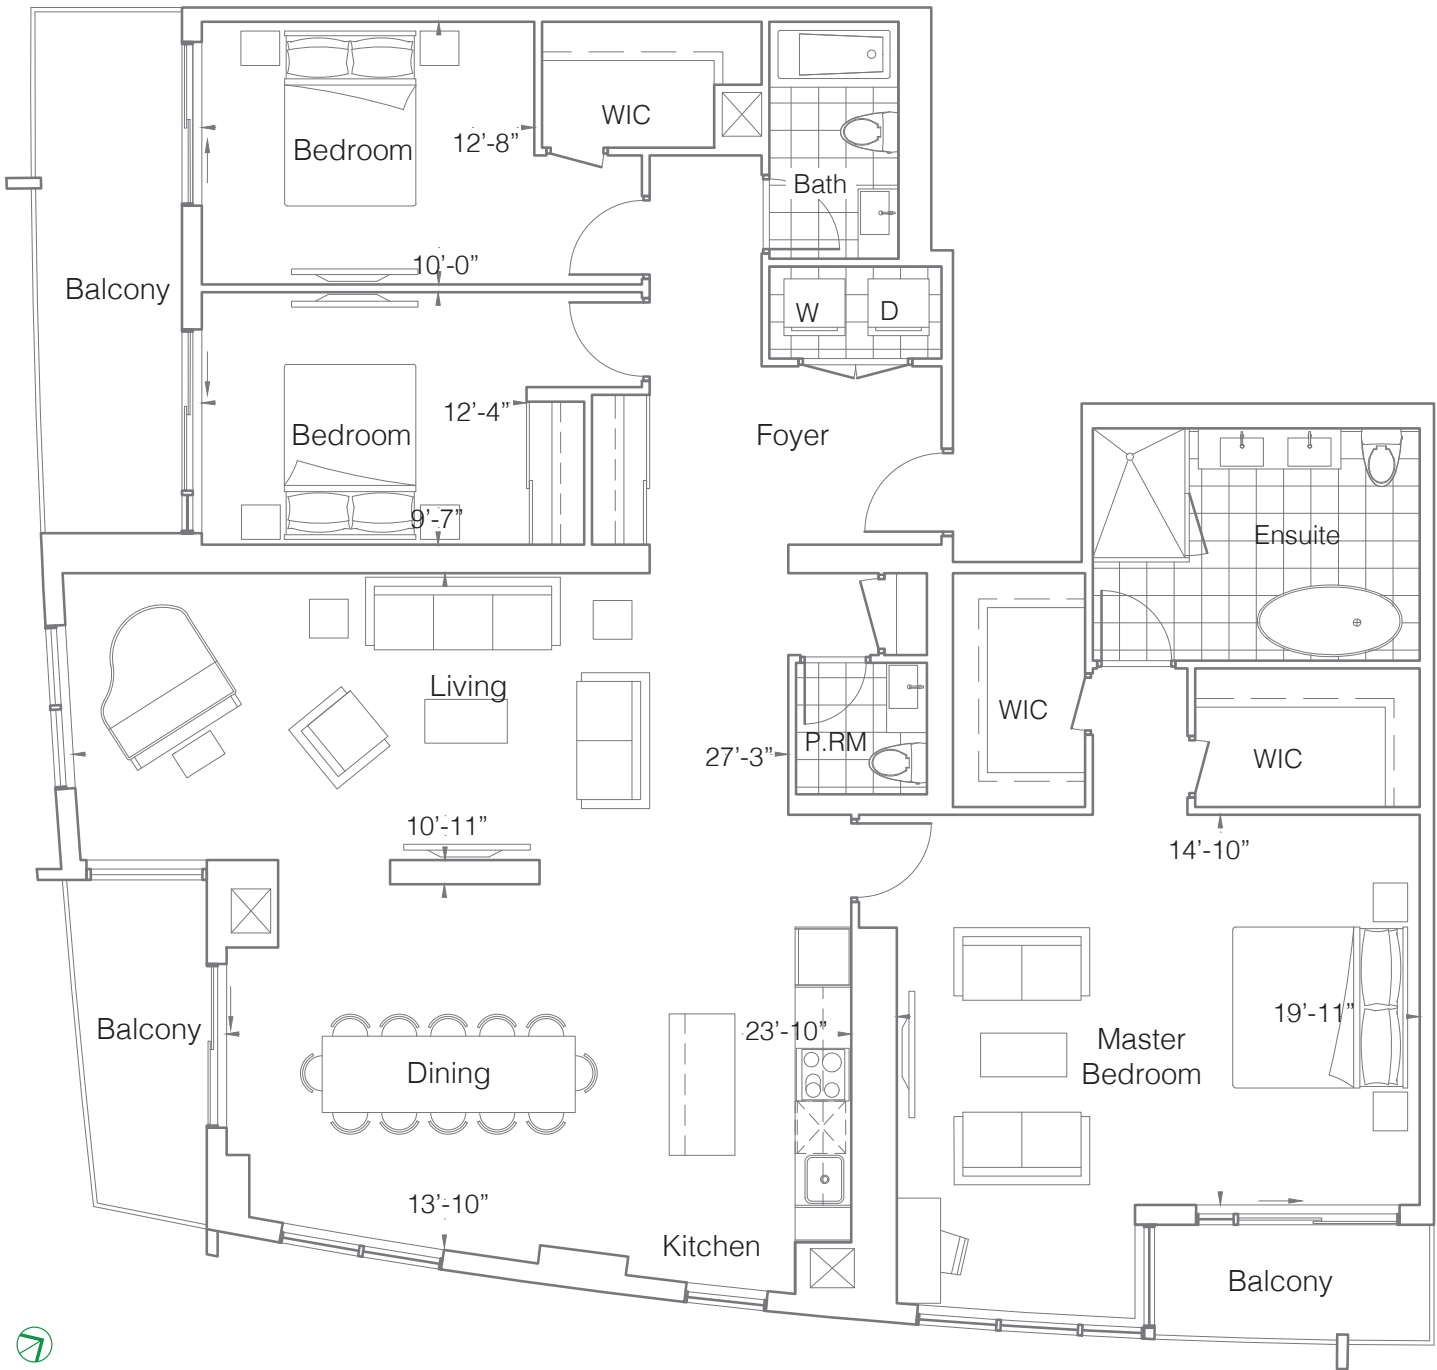

3C 3 Bedroom 2,060 sq. ft.

40 sq. ft. Balcony + 55 sq. ft. Balcony
+ 100 sq. ft. Balcony

FLOOR 31

Note: All prices, figures, sizes, specifications and information are subject to change without notice. E. & O.E. All areas and stated dimensions are approximate. Actual usable floor space, living area and square footage may vary from stated floor area. All illustrations are artist's concept only. The unit shown may be the reverse of the unit purchased. The purchase price does not include any furniture. © 2020 Liberty Development Corporation. All rights reserved.